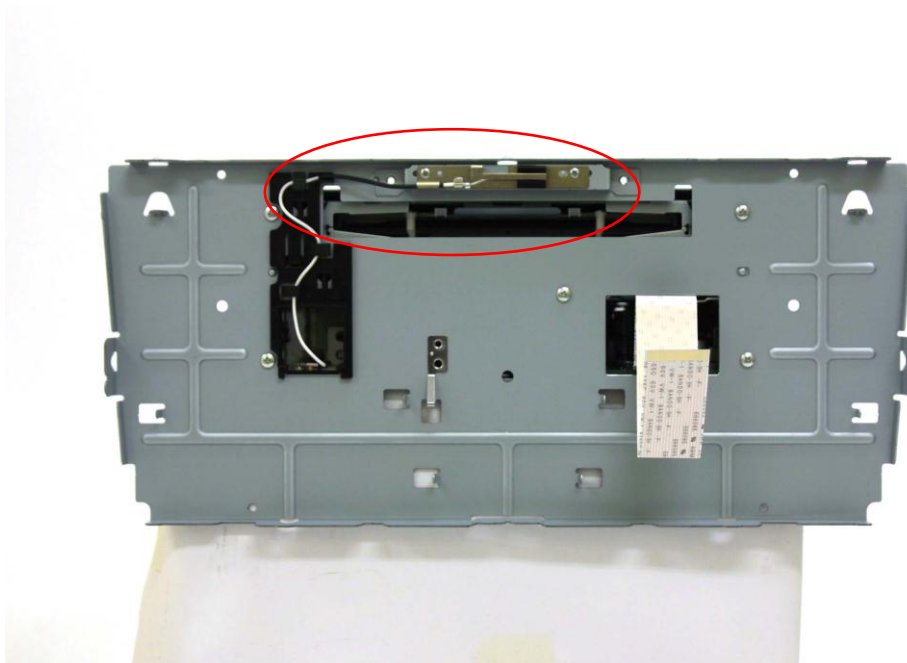

Top with shield

Top without shield

Internal Photo

Pioneer Corporation
CD Receiver [Model: DEH-8318/DEH-8418]
FCC ID: AJDK038

Bottom

Internal photo

Bluetooth Board Position

Antenna Position