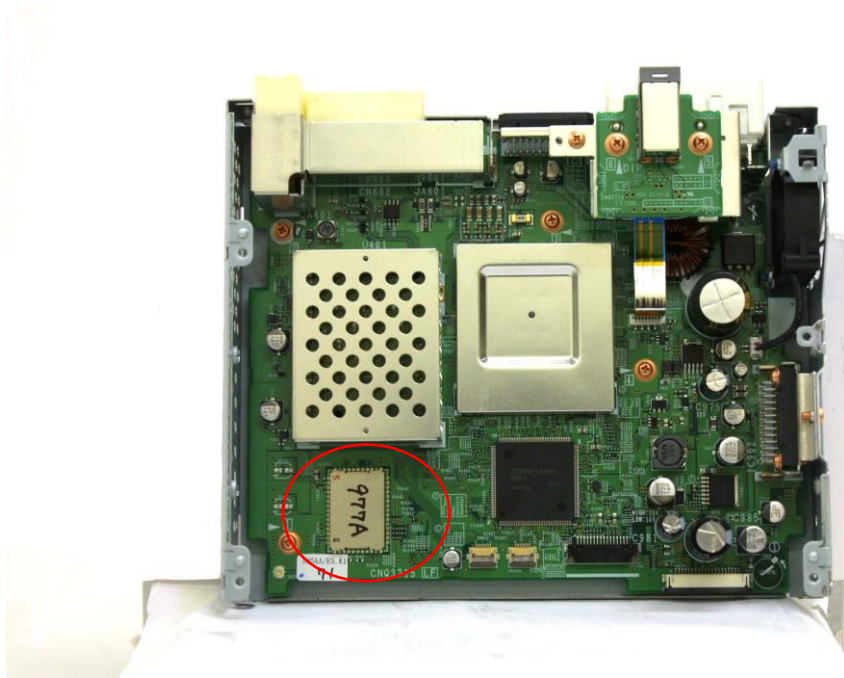

Top with shield

Top without shield

Internal Photo

Pioneer Corporation
CD Receiver [Model: DEH-8318/DEH-8418]
FCC ID: AJDK038

Bottom

Internal photo

Bluetooth Board Position

Antenna Position