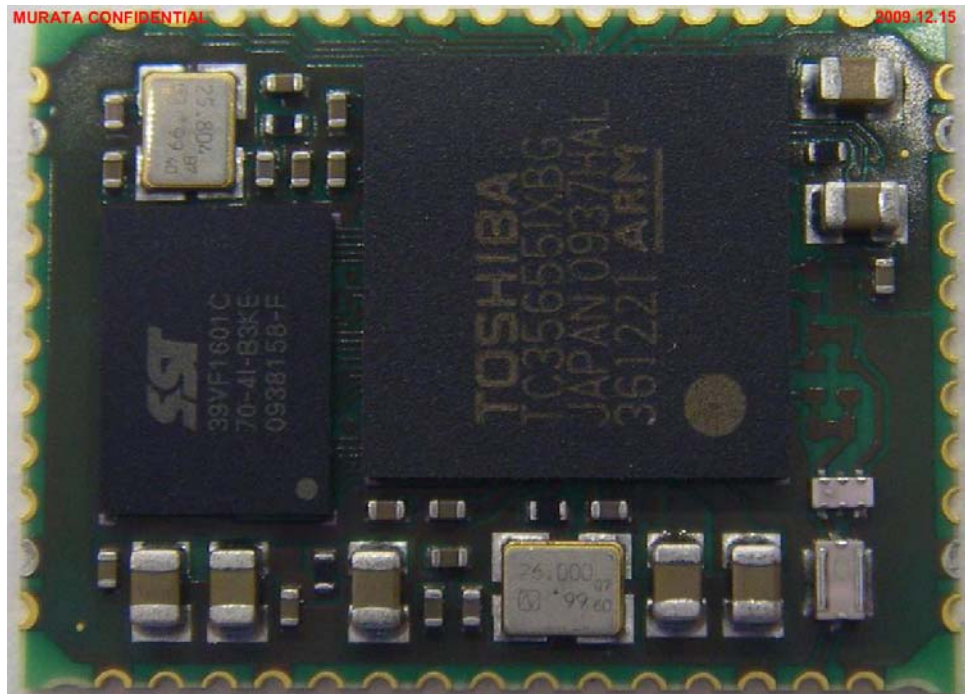

Top with shield

Top without shield

Internal Photo

Pioneer Corporation
CD Receiver [Model: DEH-8318/DEH-8418]
FCC ID: AJDK038

Bottom

Internal photo

Bluetooth Board Position

Antenna Position