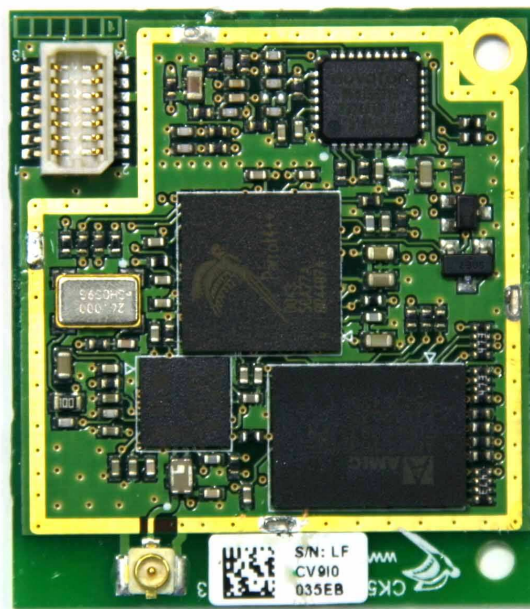

Internal Photo

Side A with Shield

*Note: Bluetooth Board (Model: CK5000New) has two FCC IDs.
CK5000New with internal antenna is FCC ID: RKXCK5000NVIA.
CK5000New with external antenna is FCC ID: RKXCK5000NEA.
This MEDIA CENTER RECEIVER installs CK5000New with external antenna.

Side A without Shield

Internal Photo

Side B

Antenna Position