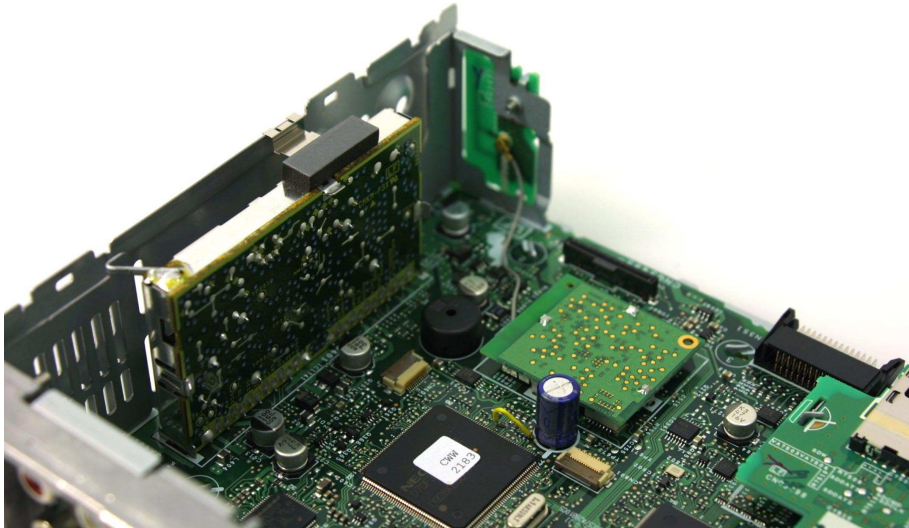

Internal Photo

Side A with Shield

*Note: Bluetooth Board (Model: CK5000New) has two FCC IDs.
CK5000New with internal antenna is FCC ID: RKXCK5000NVIA.
CK5000New with external antenna is FCC ID: RKXCK5000NEA.
This MEDIA CENTER RECEIVER installs CK5000New with external antenna.

Side A without Shield

Internal Photo

Side B

Antenna Position