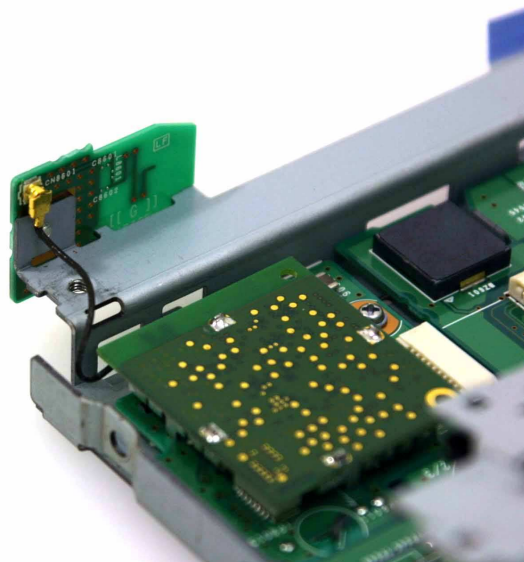

Internal Photo

Side A with Shield

\*Note: Bluetooth Board (Model: CK5000New) has two FCC IDs.  
CK5000New with internal antenna is FCC ID: RKXCK5000NVA.  
CK5000New with external antenna is FCC ID: RKXCK5000NEA.  
This DVD AV Receiver installs CK5000New with external antenna.

Side A without Shield

Internal Photo

Side B

Antenna Position