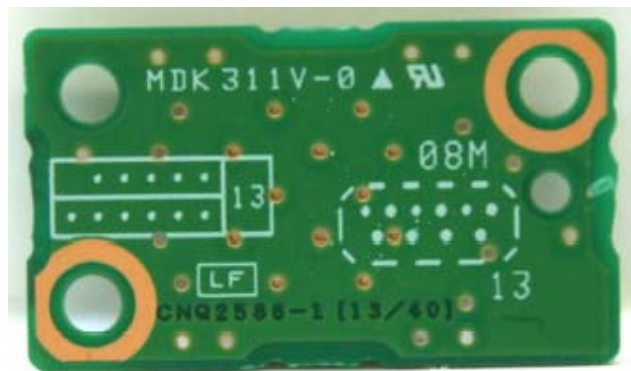

Internal Photo
FCC ID: AJDK018
IC: 775E-K018

Pioneer Corporation

Internal Overview

BT Module Close up

Internal Photo
FCC ID: AJDK018
IC: 775E-K018

Pioneer Corporation

BT Unit Top View

BT Unit Bottom View

BT Unit without Shield

Antenna Top View

Antenna Bottom View

Internal Photo
FCC ID: AJDK018
IC: 775E-K018

Pioneer Corporation

Antenna Location