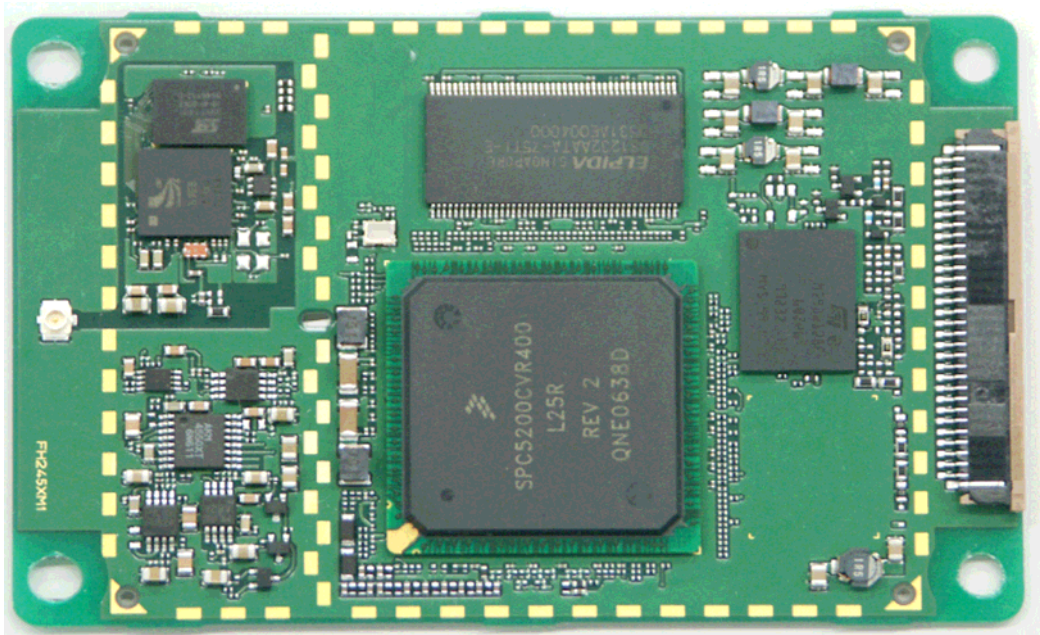

Internal Photo
FCC ID: AJDK018
IC: 775E-K018

Pioneer Corporation

Internal Overview

BT Module Close up

Internal Photo
FCC ID: AJDK018
IC: 775E-K018

Pioneer Corporation

BT Unit Top View

BT Unit Bottom View

BT Unit without Shield

Antenna Top View

Antenna Bottom View

Internal Photo
FCC ID: AJDK018
IC: 775E-K018

Pioneer Corporation

Antenna Location