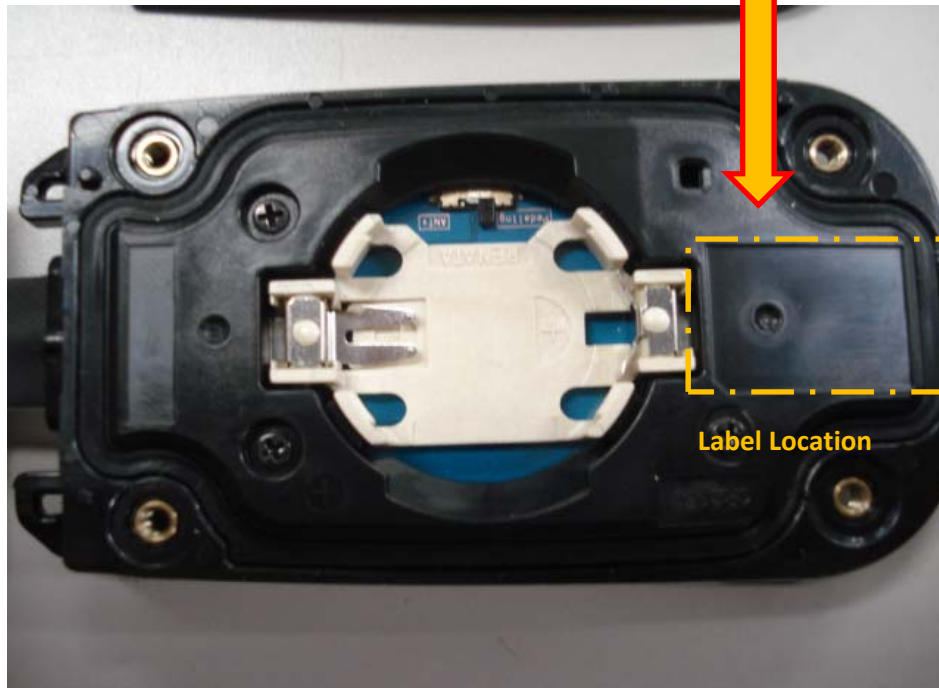

Label Location

*Sensor L

SGY-PM900H79 L There is in the inside which removed the screw.

ラベルの角Cを合わせてください。