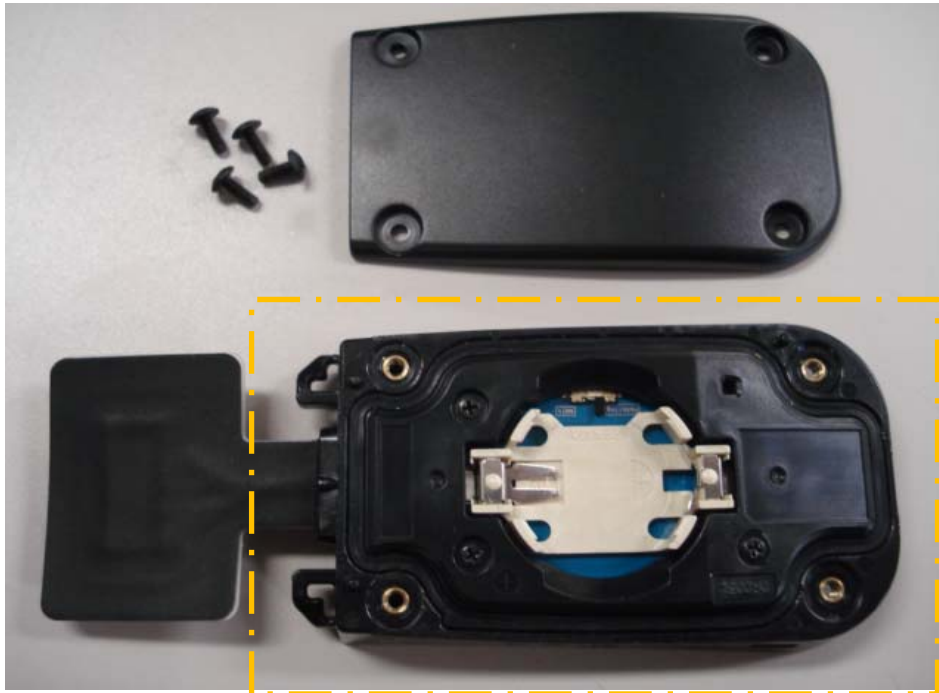

Label Location

*Sensor L

SGY-PM900H79 L There is in the inside which removed the screw.

ラベルの角Cを合わせてください。