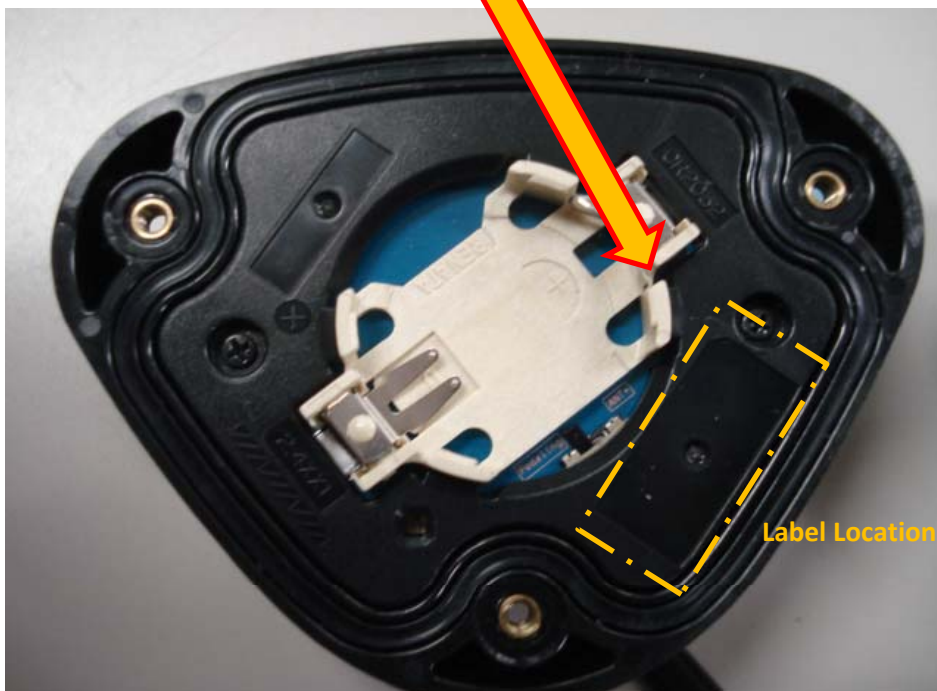

Label Location  
\*Sensor R

SGY-PM900H79

There is in the inside which removed the screw.

ラベルの角Cを合わせてください。