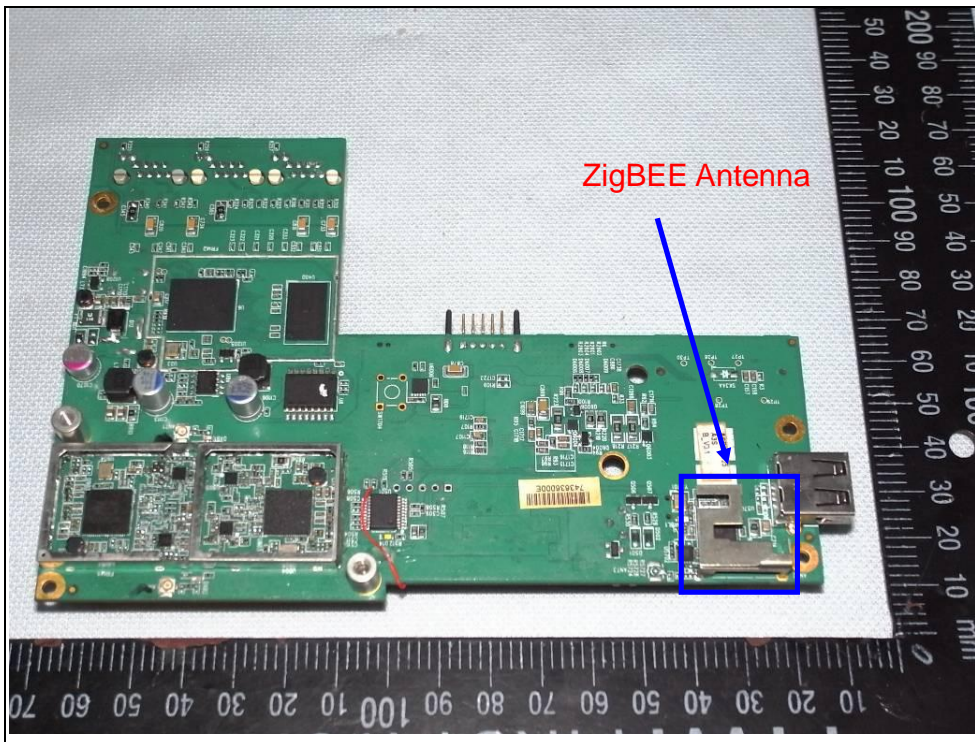

Spectrum Research & Testing Lab., Inc.
No.167,Ln. 780, Shan-Tong Rd.,Ling 8, Shan-Tong Li,
Chung-Li City, Taoyuan County 320, Taiwan (R.O.C.)

PHOTOS OF EUT - Internal

TOP

Spectrum Research & Testing Lab., Inc.
No.167, Ln. 780, Shan-Tong Rd., Ling 8, Shan-Tong Li,
Chung-Li City, Taoyuan County 320, Taiwan (R.O.C.)

PCB-1

Spectrum Research & Testing Lab., Inc.
No.167,Ln. 780, Shan-Tong Rd.,Ling 8, Shan-Tong Li,
Chung-Li City, Taoyuan County 320, Taiwan (R.O.C.)

PCB-2

Antenna

Spectrum Research & Testing Lab., Inc.
No.167, Ln. 780, Shan-Tong Rd., Ling 8, Shan-Tong Li,
Chung-Li City, Taoyuan County 320, Taiwan (R.O.C.)