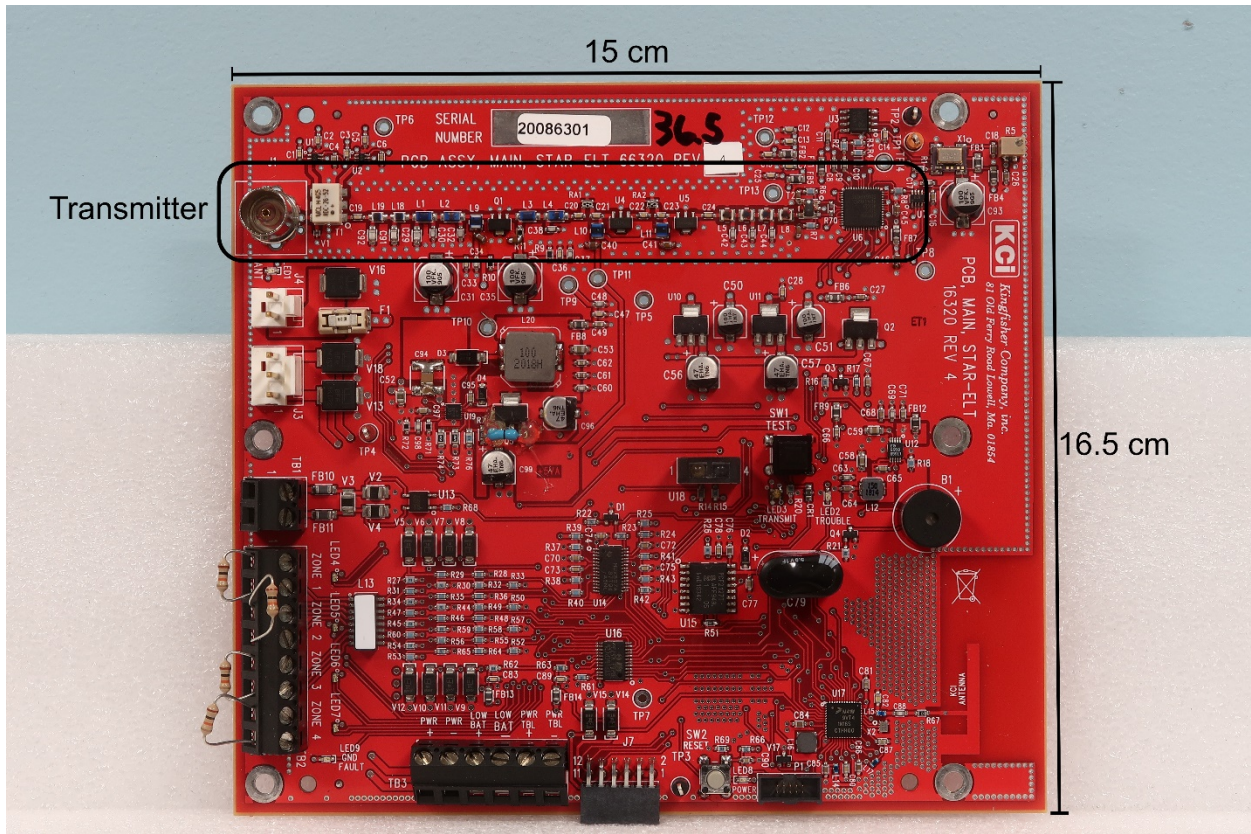

Internal Photos – STAR ELT

Cabinet door open

Module Front Markup

Module rear

Power supply Front

Power Supply Rear