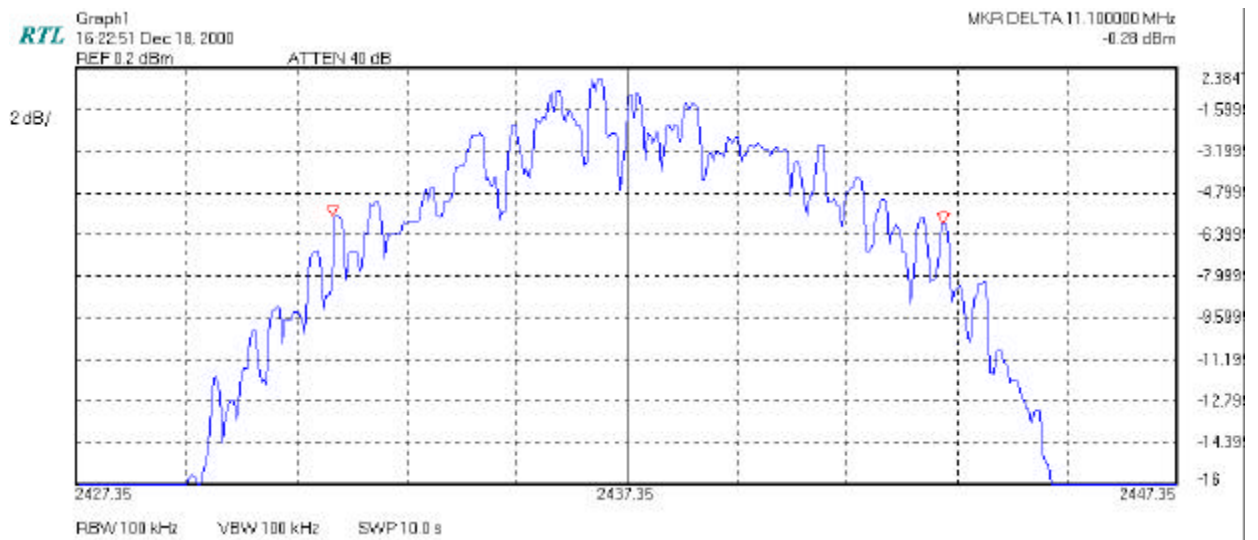

26 6dB Plots

CHANNEL 1

CHANNEL 6

CHANNEL 11