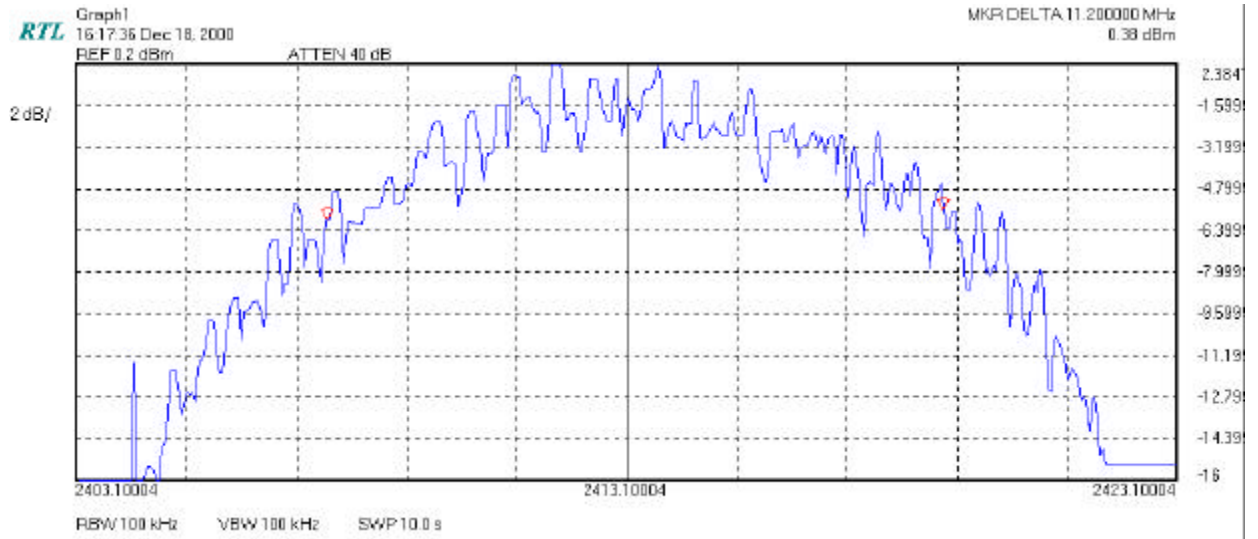

26 6dB Plots

CHANNEL 1

CHANNEL 6

CHANNEL 11