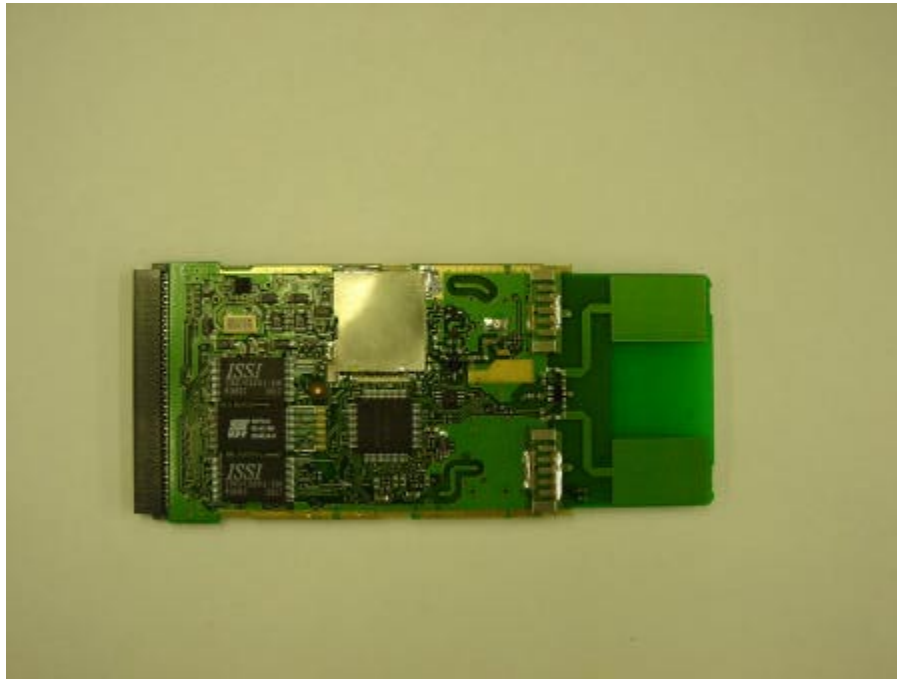

360 Herndon Parkway
Suite 1400
Herndon, VA 20170
<http://www.rheintech.com>

Bottom view of the board