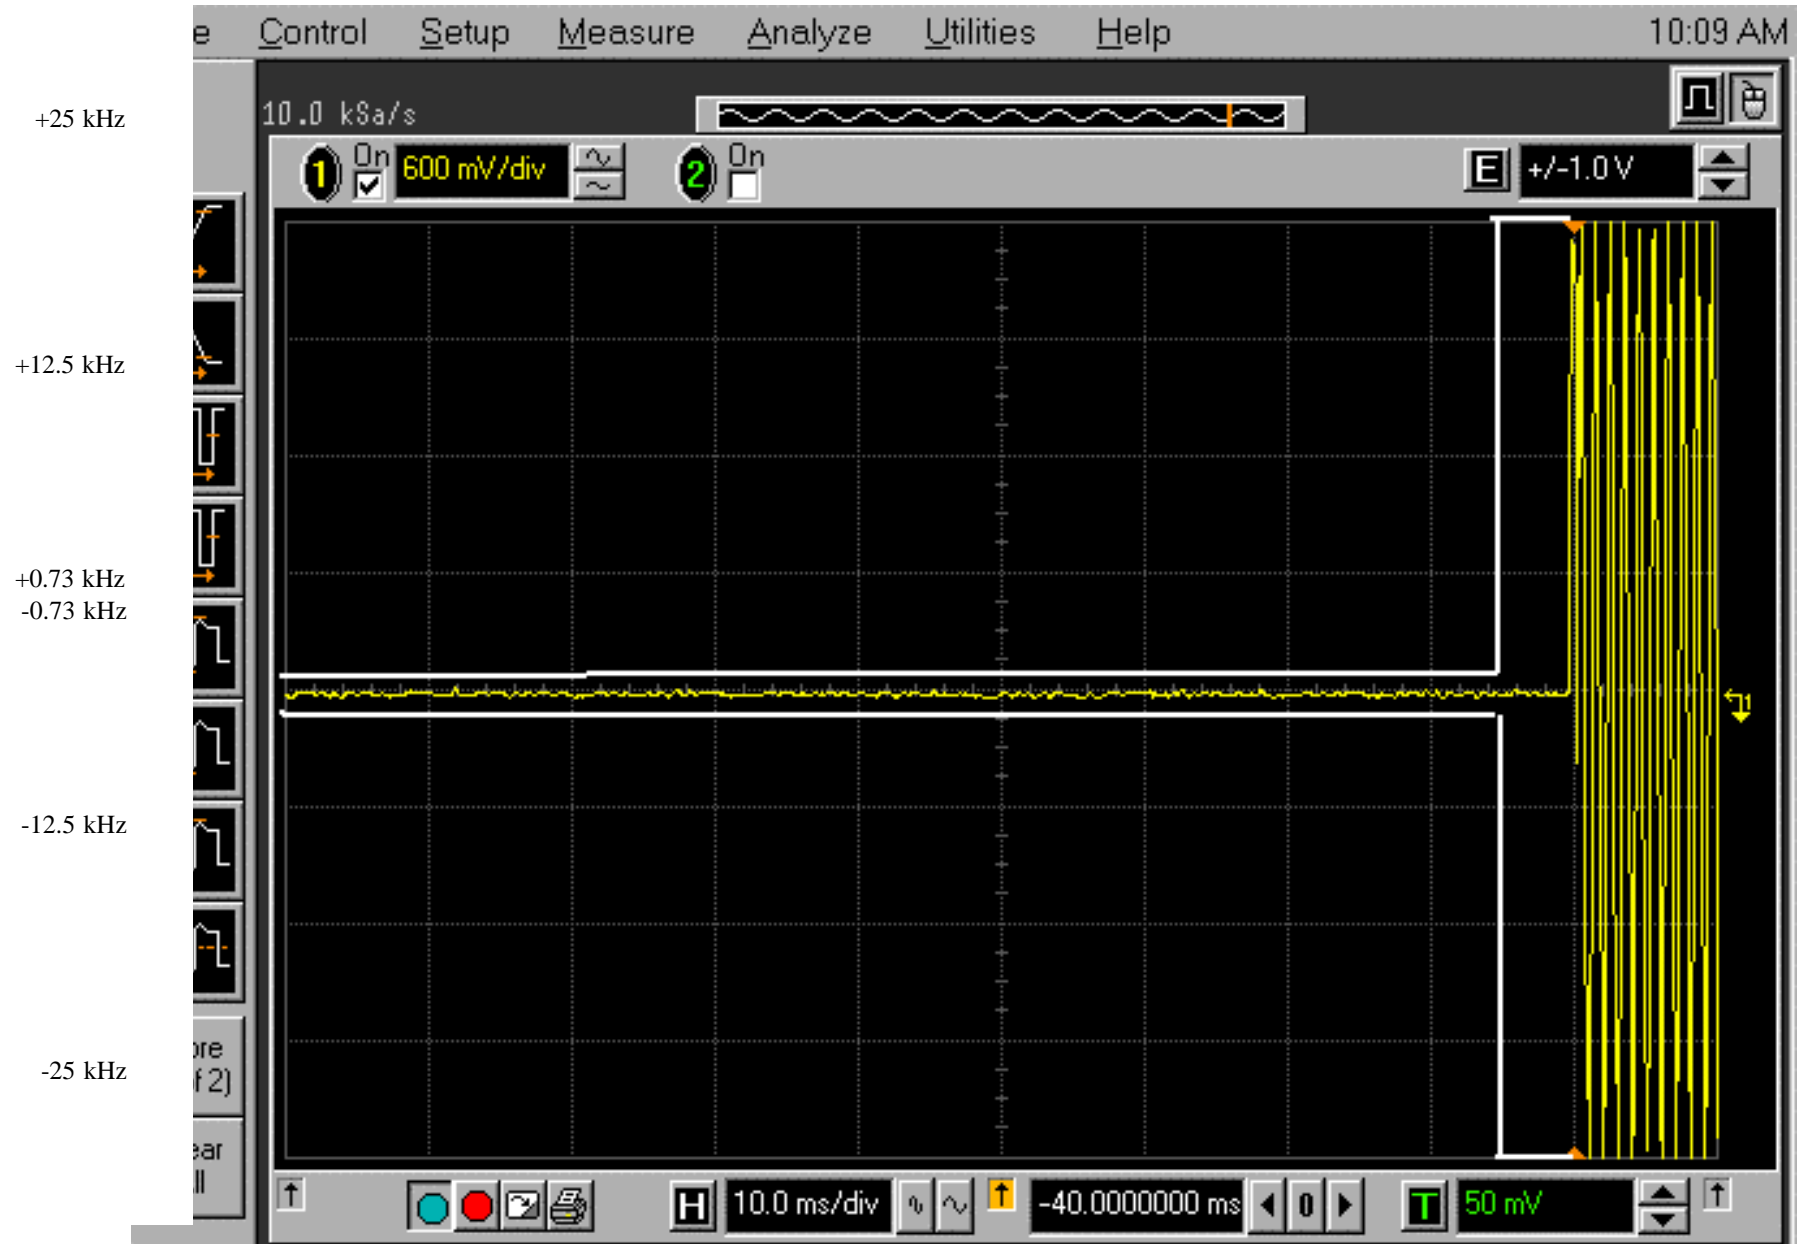

TRANSMITTER TURNED ON, NO MODULATION

TRANSMITTER TURNED OFF, NO MODULATION

TRANSMITTER TURNED ON, FM MODULATION WITH 2.5 kHz SINE WAVE SIGNAL

TRANSMITTER TURNED OFF, FM MODULATION WITH 2.5 kHz SINE WAVE SIGNAL