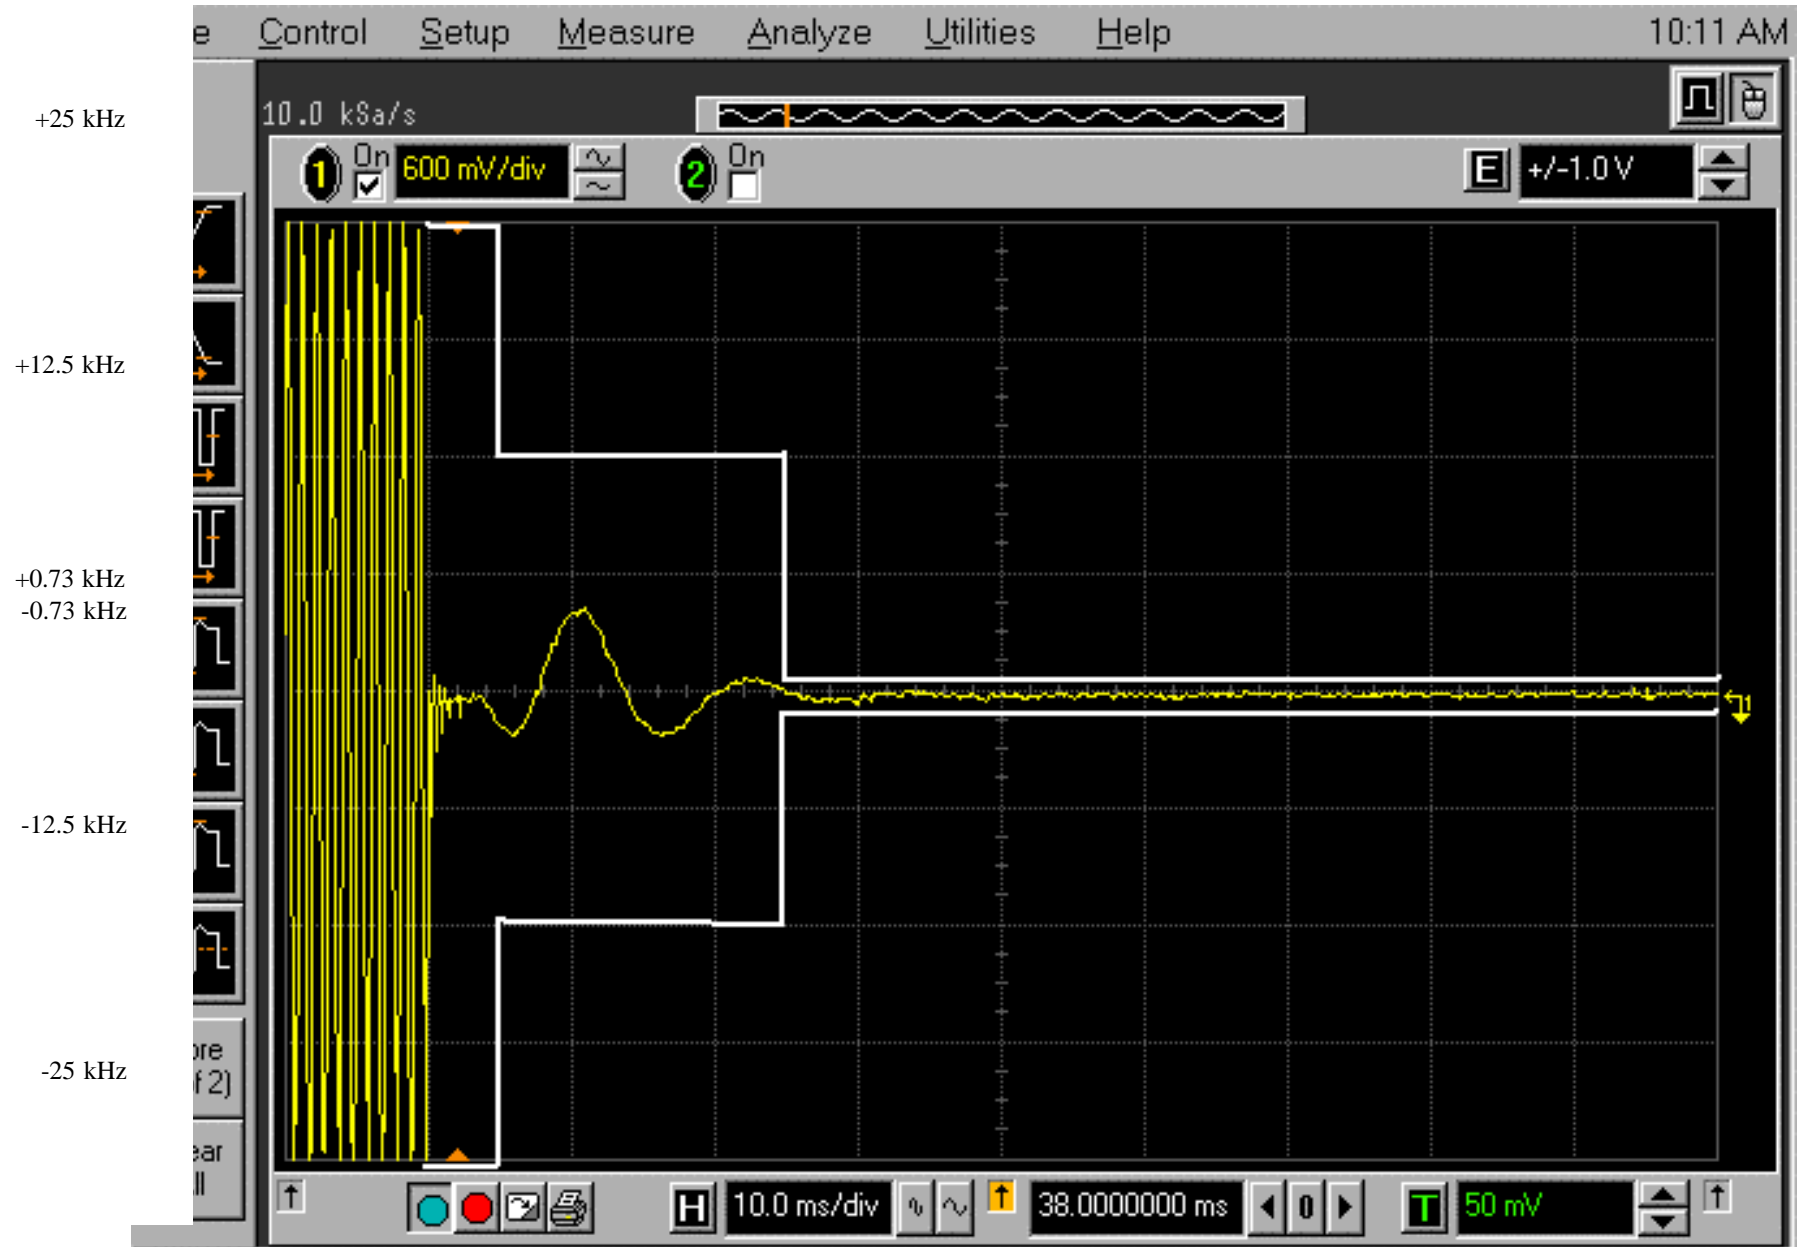

TRANSMITTER TURNED ON, NO MODULATION

TRANSMITTER TURNED OFF, NO MODULATION

TRANSMITTER TURNED ON, FM MODULATION WITH 2.5 kHz SINE WAVE SIGNAL

TRANSMITTER TURNED OFF, FM MODULATION WITH 2.5 kHz SINE WAVE SIGNAL