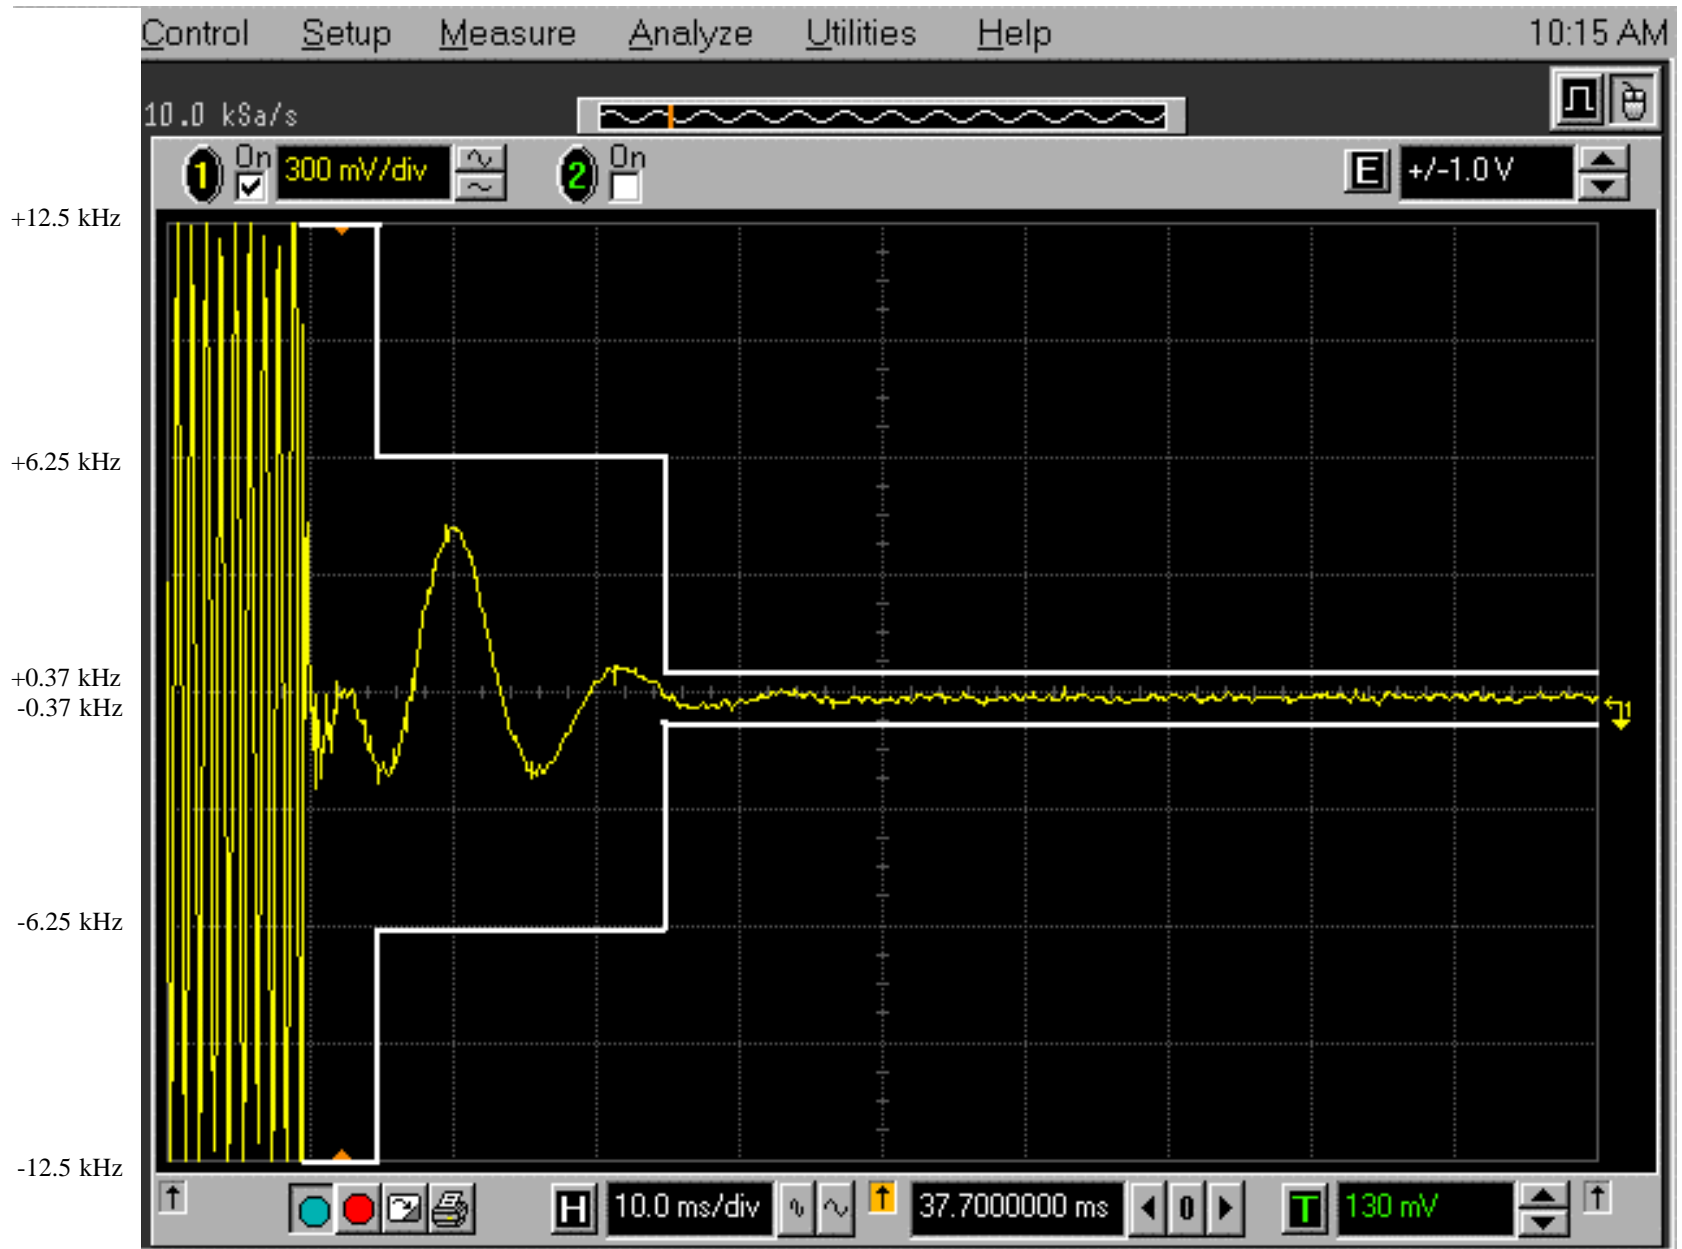

TRANSMITTER TURNED ON, NO MODULATION

TRANSMITTER TURNED OFF, NO MODULATION

TRANSMITTER TURNED ON, FM MODULATION WITH 2.5 kHz SINE WAVE SIGNAL

TRANSMITTER TURNED OFF, FM MODULATION WITH 2.5 kHz SINE WAVE SIGNAL