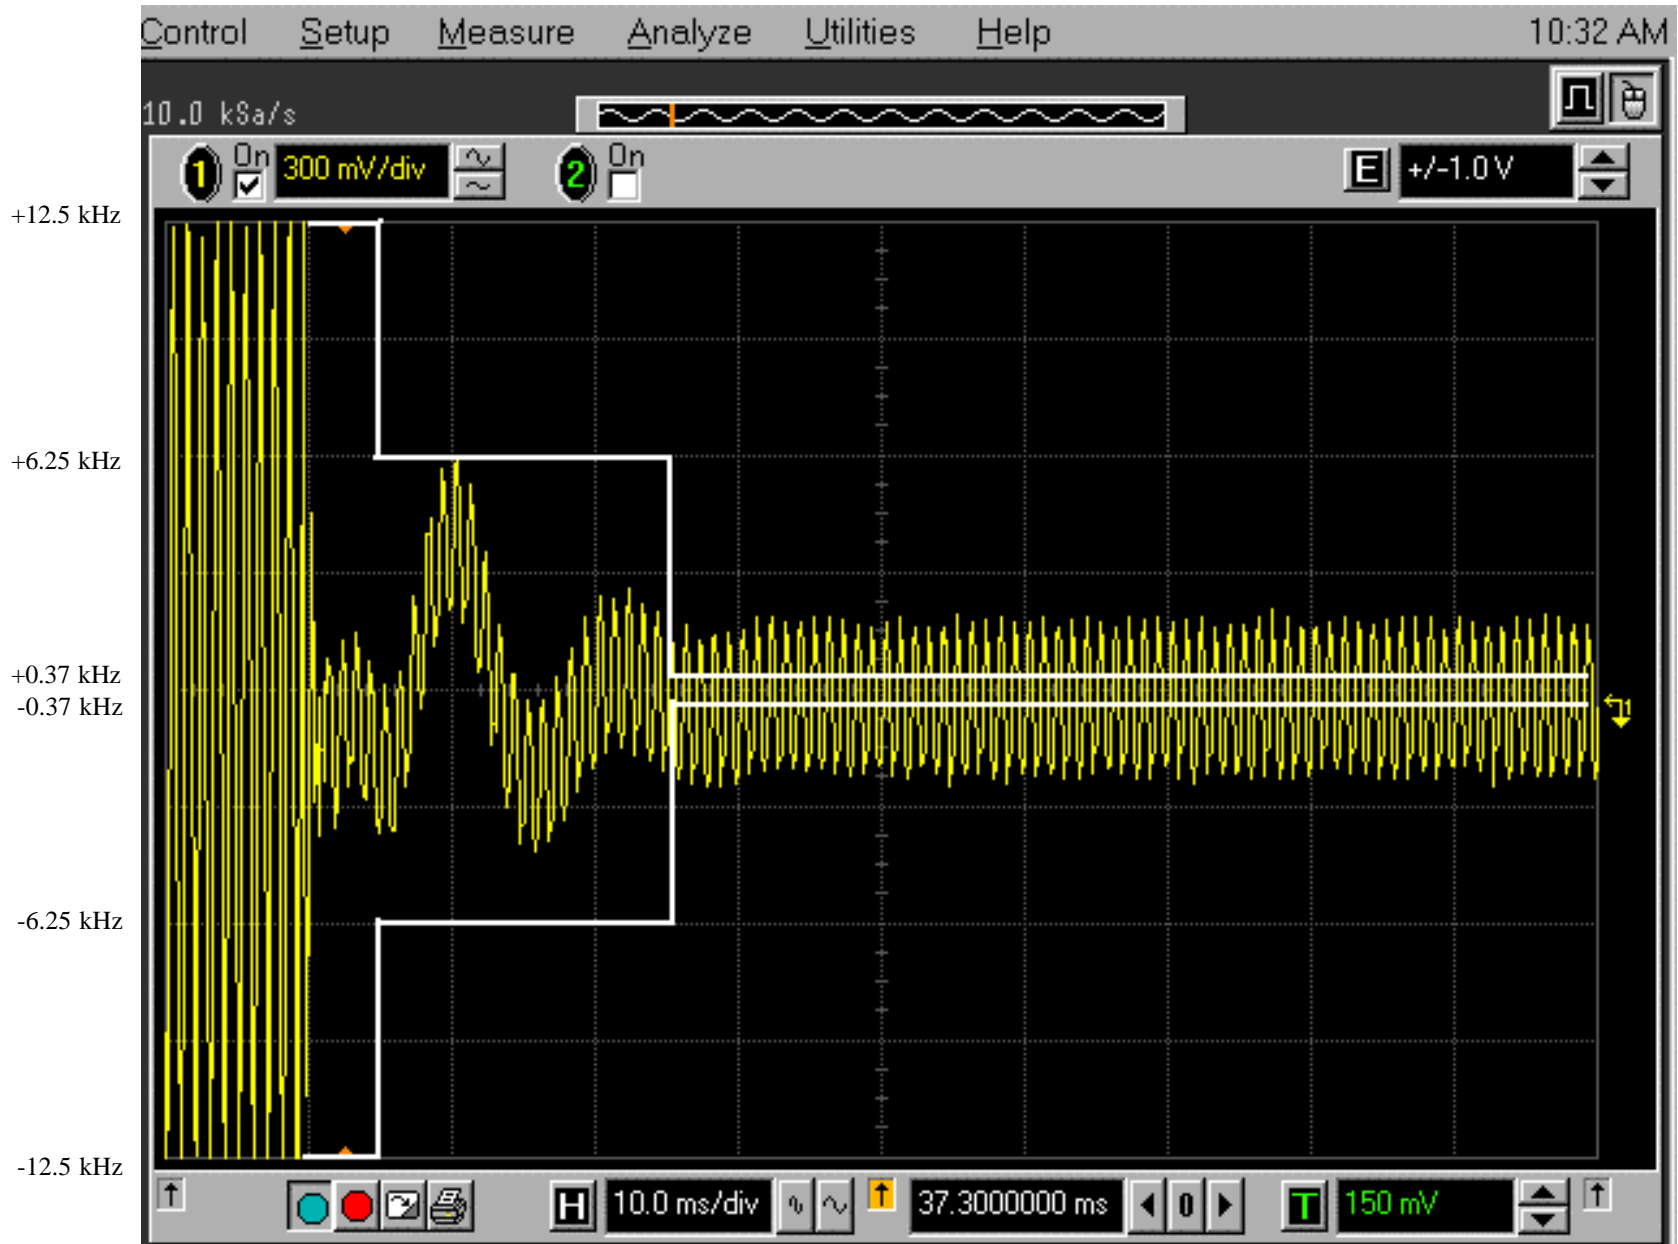

TRANSMITTER TURNED ON, NO MODULATION

TRANSMITTER TURNED OFF, NO MODULATION

TRANSMITTER TURNED ON, FM MODULATION WITH 2.5 kHz SINE WAVE SIGNAL

TRANSMITTER TURNED OFF, FM MODULATION WITH 2.5 kHz SINE WAVE SIGNAL