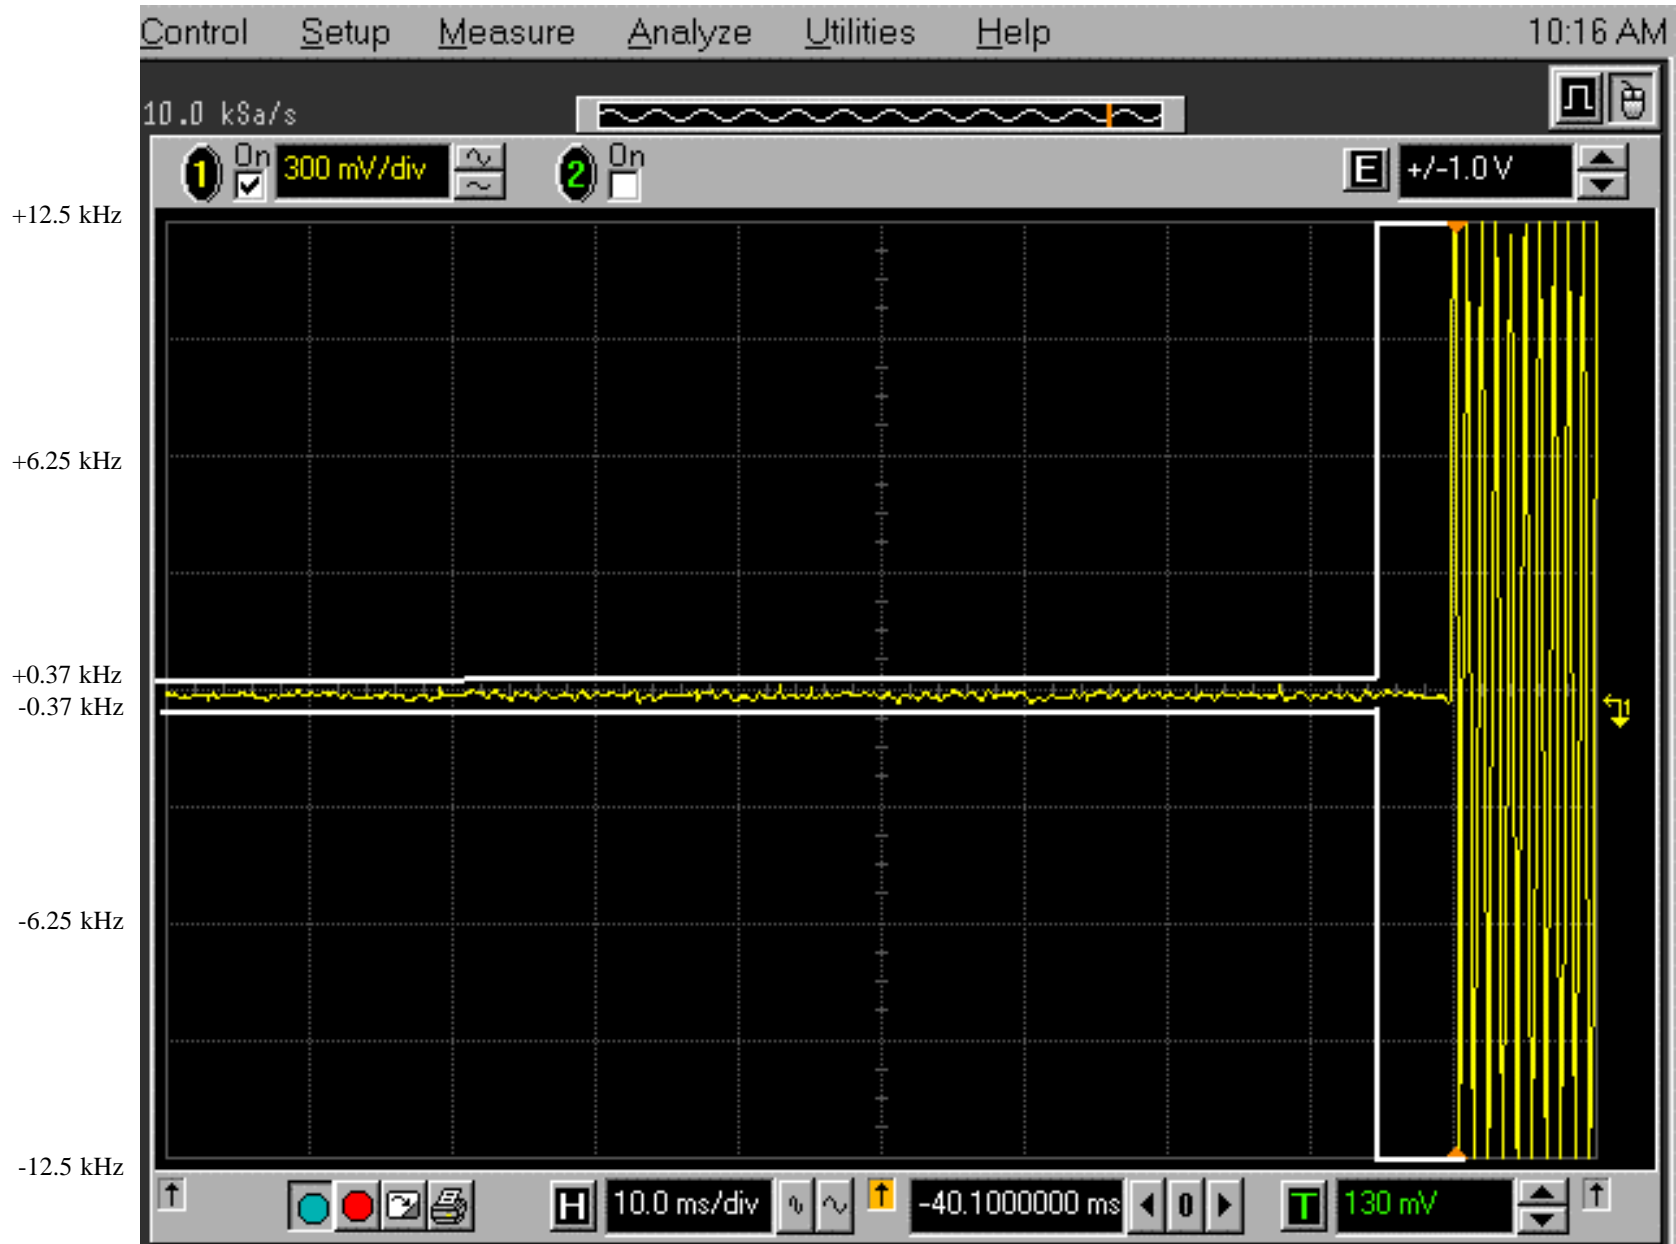

TRANSMITTER TURNED ON, NO MODULATION

TRANSMITTER TURNED OFF, NO MODULATION

TRANSMITTER TURNED ON, FM MODULATION WITH 2.5 kHz SINE WAVE SIGNAL

TRANSMITTER TURNED OFF, FM MODULATION WITH 2.5 kHz SINE WAVE SIGNAL