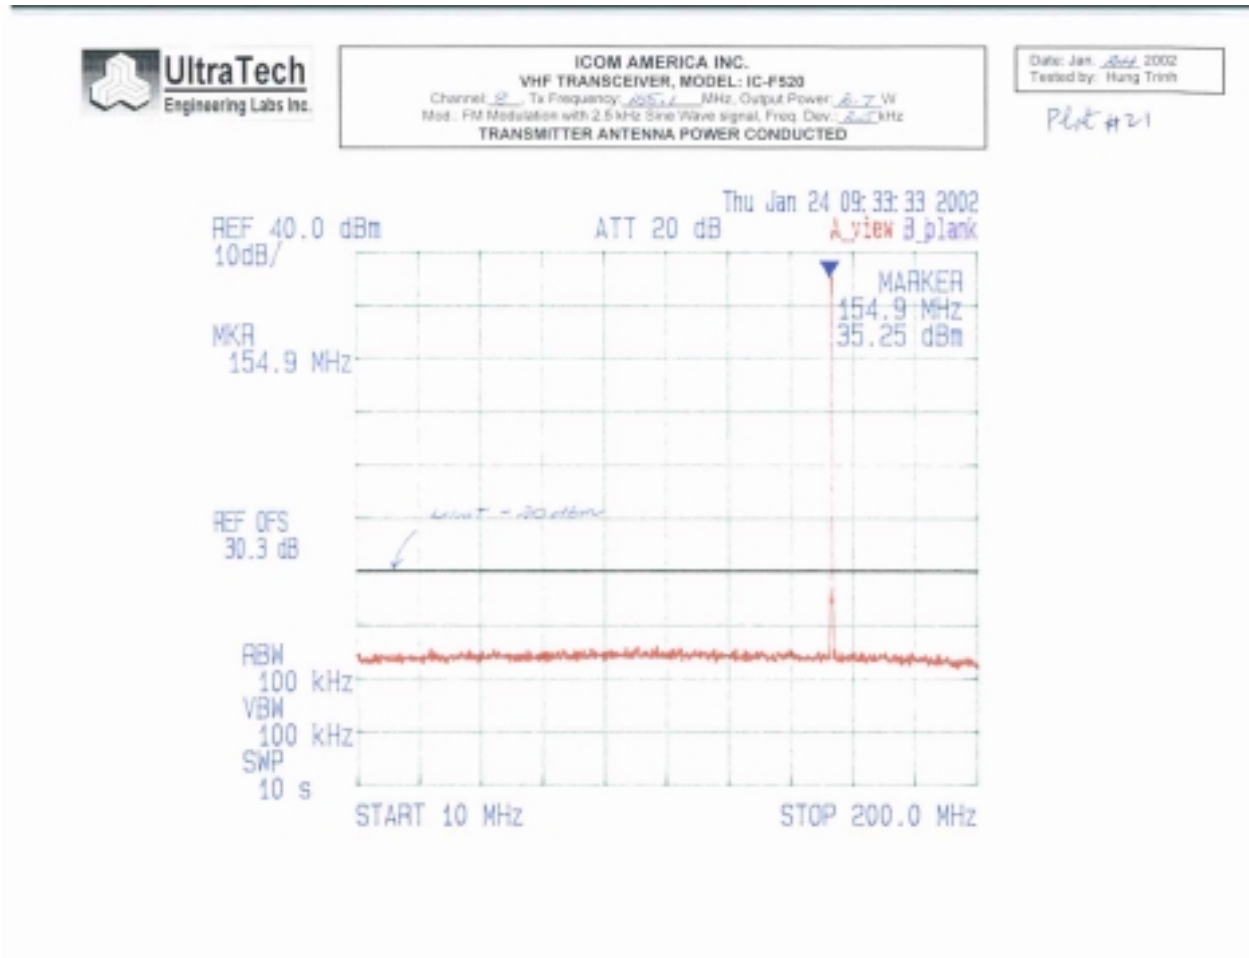

**Plot # 18**  
**FCC ID: AFJIC-F520**

**SPURIOUS/HARMONIC CONDUCTED EMISSIONS AT THE ANTENNA PORT**

**ANNEX 1 - PLOTS OF MEASUREMENTS**  
**Mobile VHF FM Transceiver, Models IC-F520**

**Plot # 19**  
**FCC ID: AFJIC-F520**

**SPURIOUS/HARMONIC CONDUCTED EMISSIONS AT THE ANTENNA PORT**

**ANNEX 1 - PLOTS OF MEASUREMENTS**  
**Mobile VHF FM Transceiver, Models IC-F520**

**Plot # 20**  
**FCC ID: AFJIC-F520**

**SPURIOUS/HARMONIC CONDUCTED EMISSIONS AT THE ANTENNA PORT**

**ANNEX 1 - PLOTS OF MEASUREMENTS**  
**Mobile VHF FM Transceiver, Models IC-F520**

**Plot # 21**  
**FCC ID: AFJIC-F520**

**SPURIOUS/HARMONIC CONDUCTED EMISSIONS AT THE ANTENNA PORT**