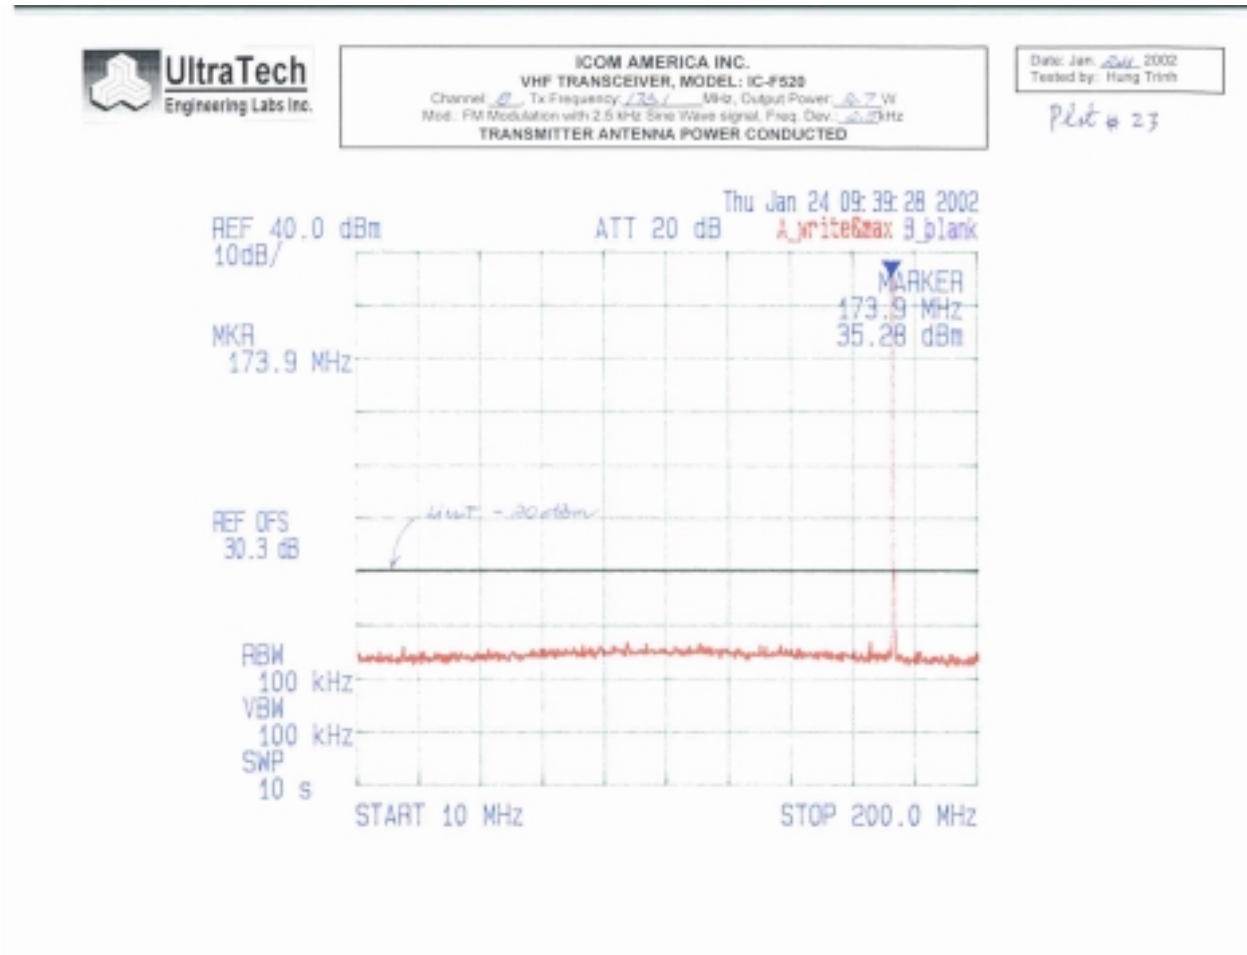

# ANNEX 1 - PLOTS OF MEASUREMENTS

Mobile VHF FM Transceiver, Models IC-F520

Plot # 22

FCC ID: AFJIC-F520

## SPURIOUS/HARMONIC CONDUCTED EMISSIONS AT THE ANTENNA PORT

**ANNEX 1 - PLOTS OF MEASUREMENTS**  
**Mobile VHF FM Transceiver, Models IC-F520**

**Plot # 23**  
**FCC ID: AFJIC-F520**

**SPURIOUS/HARMONIC CONDUCTED EMISSIONS AT THE ANTENNA PORT**