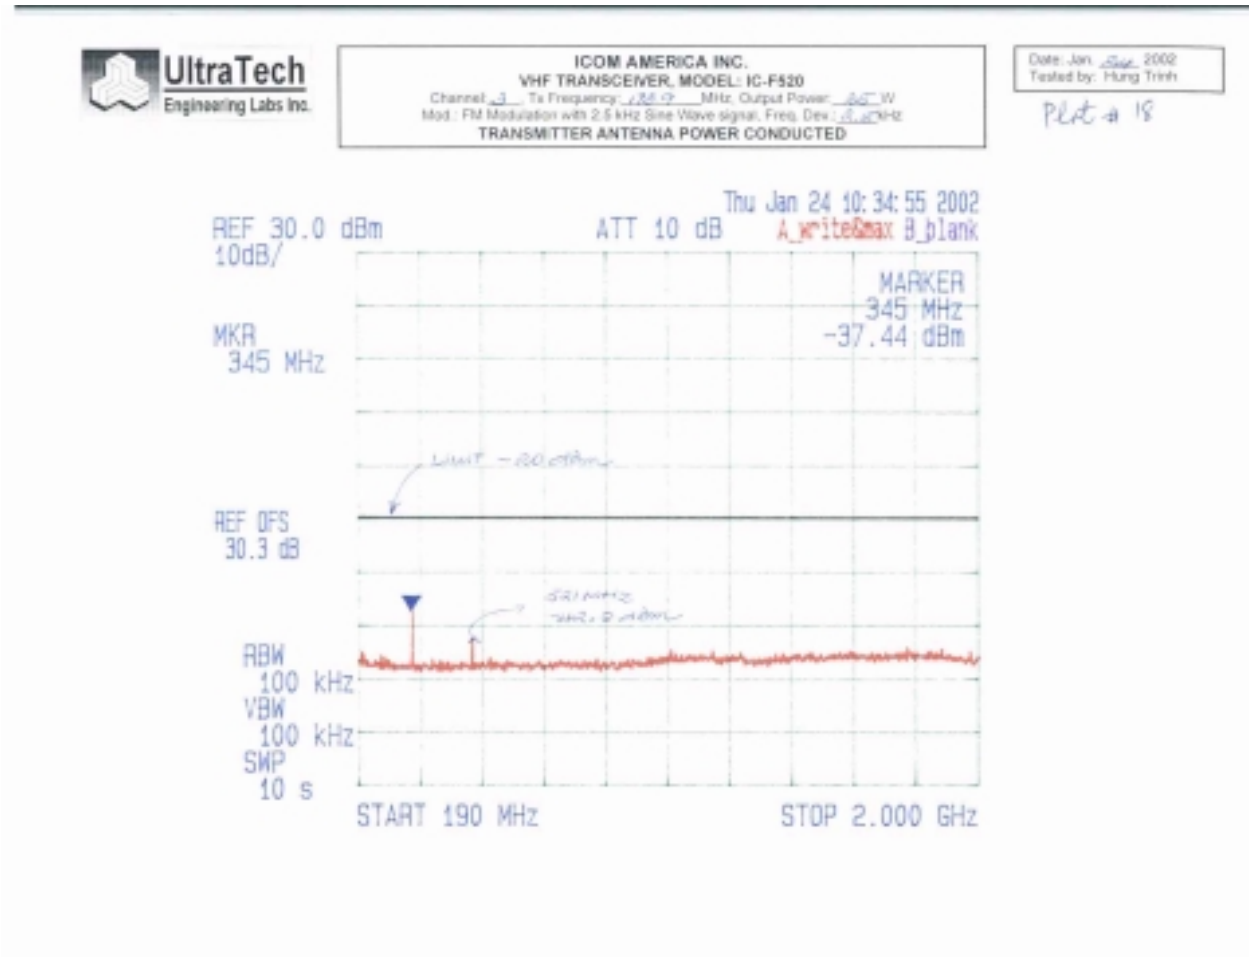

Plot # 14  
FCC ID: AFJIC-F520

**SPURIOUS/HARMONIC CONDUCTED EMISSIONS AT THE ANTENNA PORT**

**ANNEX 1 - PLOTS OF MEASUREMENTS**  
**Mobile VHF FM Transceiver, Models IC-F520**

**Plot # 15**  
**FCC ID: AFJIC-F520**

**SPURIOUS/HARMONIC CONDUCTED EMISSIONS AT THE ANTENNA PORT**

**ANNEX 1 - PLOTS OF MEASUREMENTS**  
**Mobile VHF FM Transceiver, Models IC-F520**

**Plot # 16**  
**FCC ID: AFJIC-F520**

**SPURIOUS/HARMONIC CONDUCTED EMISSIONS AT THE ANTENNA PORT**

ANNEX 1 - PLOTS OF MEASUREMENTS  
Mobile VHF FM Transceiver, Models IC-F520

Plot # 17  
FCC ID: AFJIC-F520

**SPURIOUS/HARMONIC CONDUCTED EMISSIONS AT THE ANTENNA PORT**

**ANNEX 1 - PLOTS OF MEASUREMENTS**  
**Mobile VHF FM Transceiver, Models IC-F520**

**Plot # 18**  
**FCC ID: AFJIC-F520**

**SPURIOUS/HARMONIC CONDUCTED EMISSIONS AT THE ANTENNA PORT**

**ANNEX 1 - PLOTS OF MEASUREMENTS**  
**Mobile VHF FM Transceiver, Models IC-F520**

**Plot # 19**  
**FCC ID: AFJIC-F520**