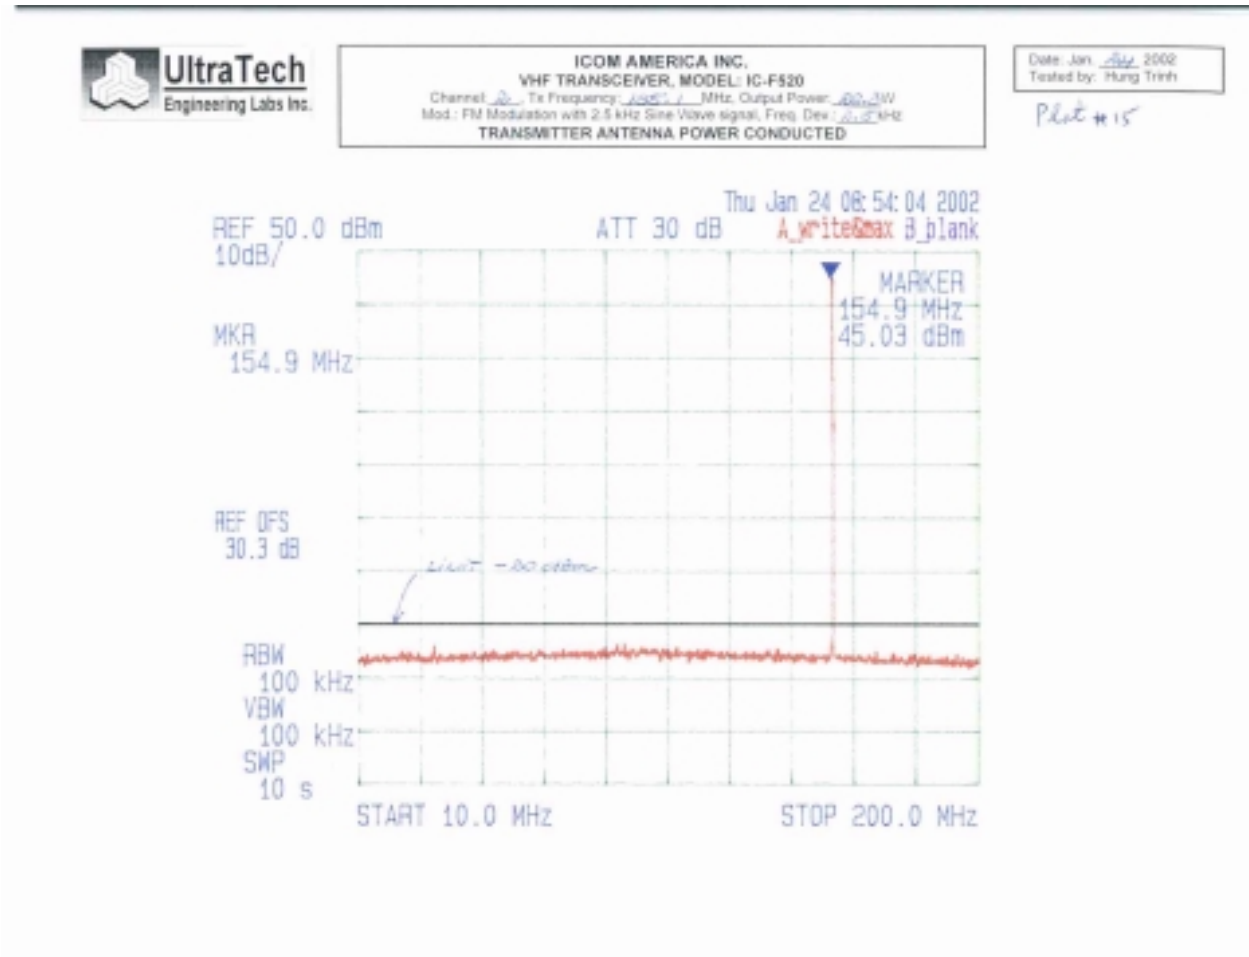

**ANNEX 1 - PLOTS OF MEASUREMENTS**  
**Mobile VHF FM Transceiver, Models IC-F520**

**Plot # 13**  
**FCC ID: AFJIC-F520**

**SPURIOUS/HARMONIC CONDUCTED EMISSIONS AT THE ANTENNA PORT**

ANNEX 1 - PLOTS OF MEASUREMENTS  
Mobile VHF FM Transceiver, Models IC-F520

Plot # 14  
FCC ID: AFJIC-F520

**SPURIOUS/HARMONIC CONDUCTED EMISSIONS AT THE ANTENNA PORT**

**ANNEX 1 - PLOTS OF MEASUREMENTS**  
**Mobile VHF FM Transceiver, Models IC-F520**

**Plot # 15**  
**FCC ID: AFJIC-F520**

**SPURIOUS/HARMONIC CONDUCTED EMISSIONS AT THE ANTENNA PORT**

**ANNEX 1 - PLOTS OF MEASUREMENTS**  
**Mobile VHF FM Transceiver, Models IC-F520**

**Plot # 16**  
**FCC ID: AFJIC-F520**

**SPURIOUS/HARMONIC CONDUCTED EMISSIONS AT THE ANTENNA PORT**

ANNEX 1 - PLOTS OF MEASUREMENTS  
Mobile VHF FM Transceiver, Models IC-F520

Plot # 17  
FCC ID: AFJIC-F520

**SPURIOUS/HARMONIC CONDUCTED EMISSIONS AT THE ANTENNA PORT**

**ANNEX 1 - PLOTS OF MEASUREMENTS**  
**Mobile VHF FM Transceiver, Models IC-F520**