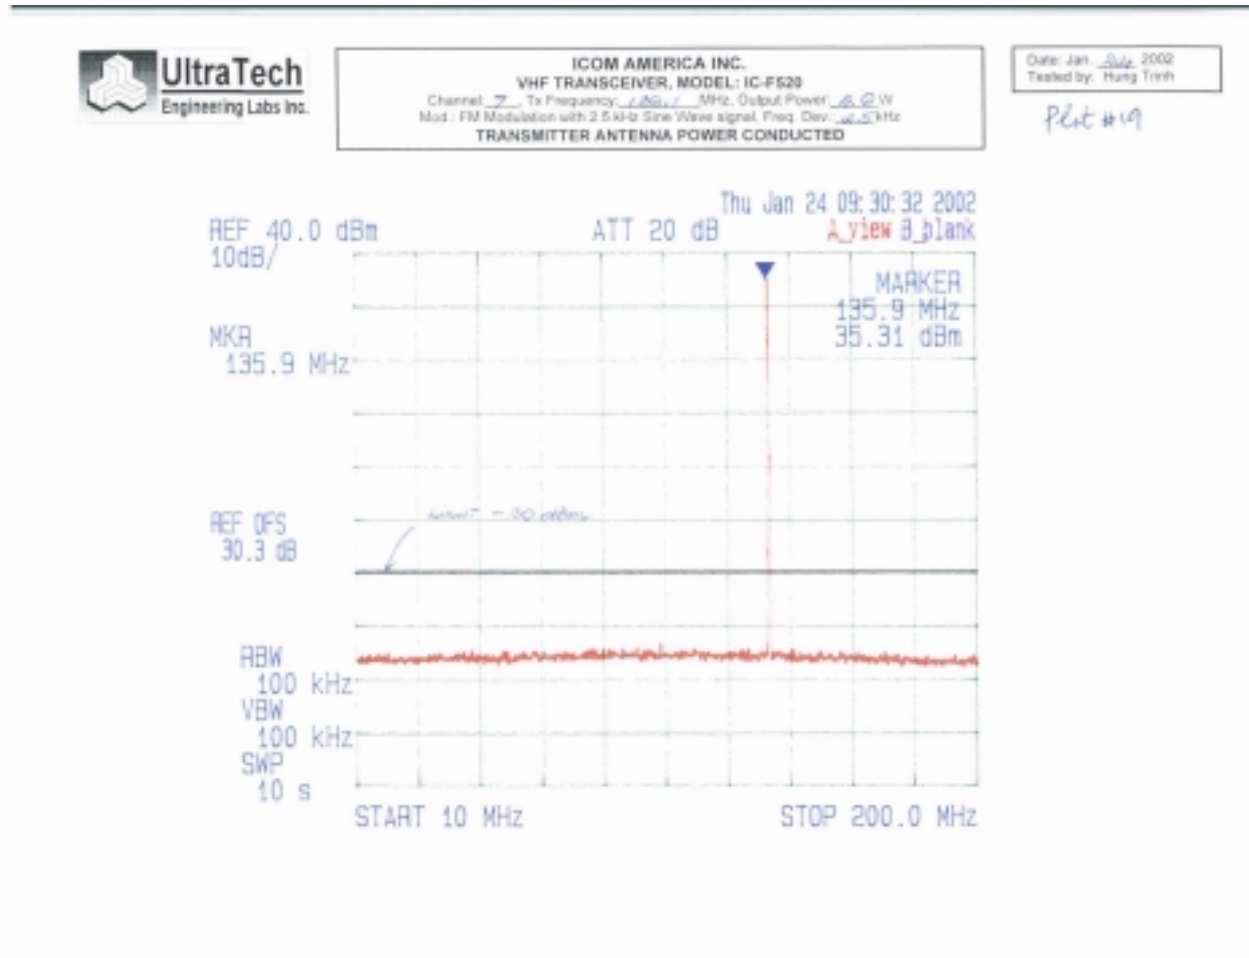

**Plot # 18**  
**FCC ID: AFJIC-F520**

**SPURIOUS/HARMONIC CONDUCTED EMISSIONS AT THE ANTENNA PORT**

**ANNEX 1 - PLOTS OF MEASUREMENTS**  
**Mobile VHF FM Transceiver, Models IC-F520**

**Plot # 19**  
**FCC ID: AFJIC-F520**

**SPURIOUS/HARMONIC CONDUCTED EMISSIONS AT THE ANTENNA PORT**

**ANNEX 1 - PLOTS OF MEASUREMENTS**  
**Mobile VHF FM Transceiver, Models IC-F520**

**Plot # 20**  
**FCC ID: AFJIC-F520**

**SPURIOUS/HARMONIC CONDUCTED EMISSIONS AT THE ANTENNA PORT**