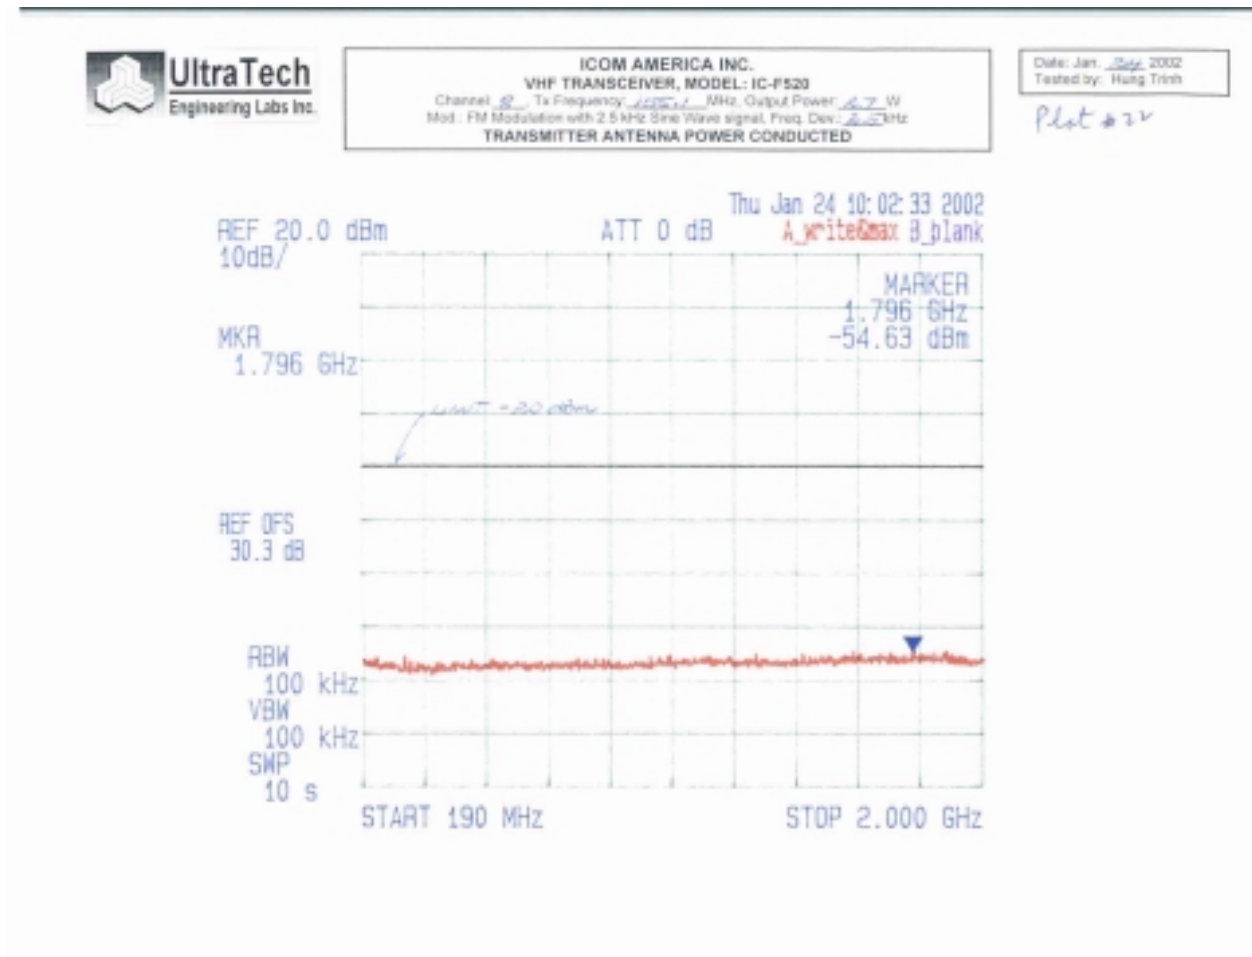

ANNEX 1 - PLOTS OF MEASUREMENTS

Mobile VHF FM Transceiver, Models IC-F520

Plot # 22

FCC ID: AFJIC-F520

SPURIOUS/HARMONIC CONDUCTED EMISSIONS AT THE ANTENNA PORT