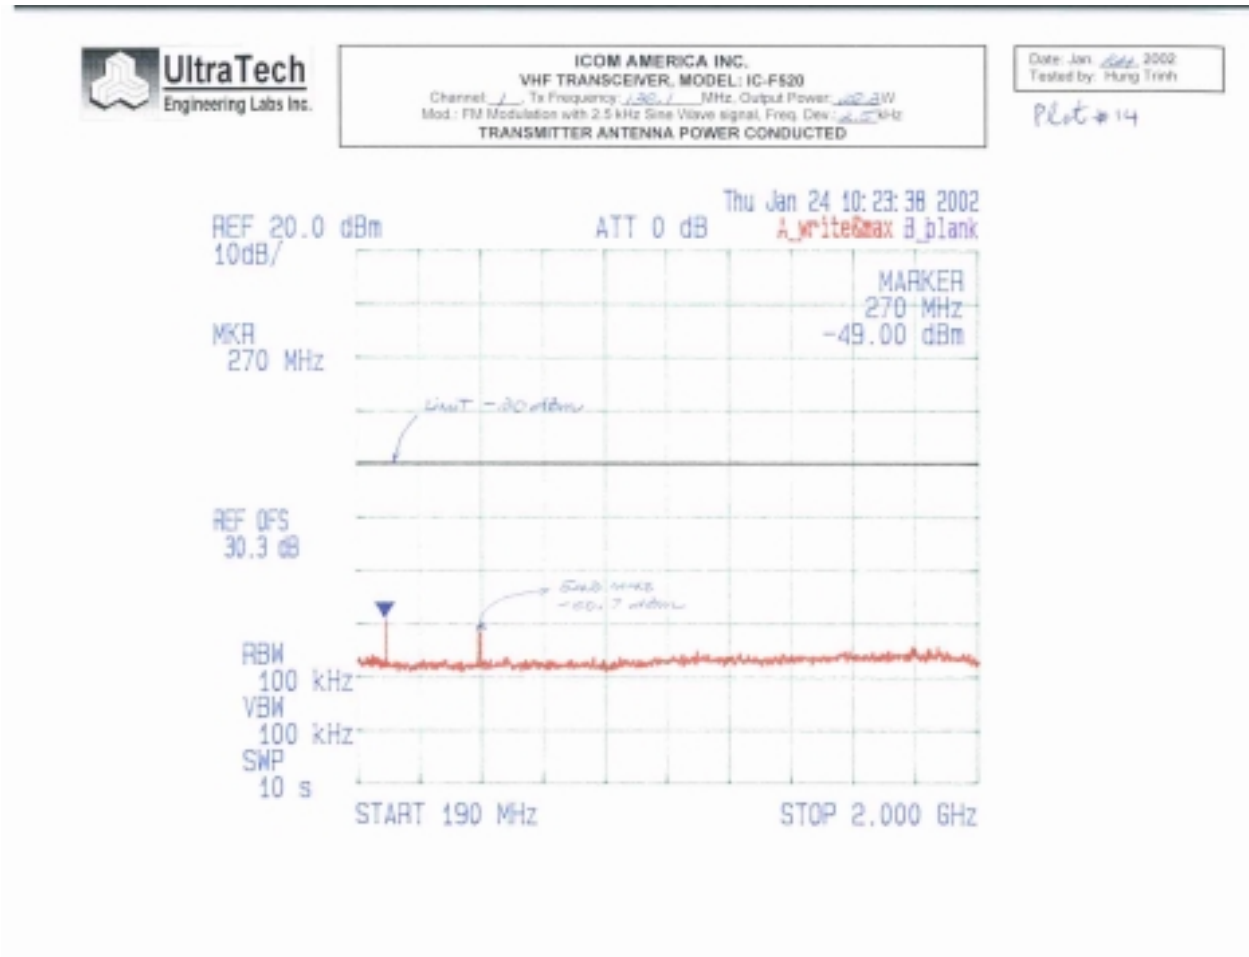

**ANNEX 1 - PLOTS OF MEASUREMENTS**  
**Mobile VHF FM Transceiver, Models IC-F520**

**Plot # 13**  
**FCC ID: AFJIC-F520**

**SPURIOUS/HARMONIC CONDUCTED EMISSIONS AT THE ANTENNA PORT**

ANNEX 1 - PLOTS OF MEASUREMENTS  
Mobile VHF FM Transceiver, Models IC-F520

Plot # 14  
FCC ID: AFJIC-F520

**SPURIOUS/HARMONIC CONDUCTED EMISSIONS AT THE ANTENNA PORT**

**ANNEX 1 - PLOTS OF MEASUREMENTS**  
**Mobile VHF FM Transceiver, Models IC-F520**

**Plot # 15**  
**FCC ID: AFJIC-F520**

**SPURIOUS/HARMONIC CONDUCTED EMISSIONS AT THE ANTENNA PORT**

**ANNEX 1 - PLOTS OF MEASUREMENTS**  
**Mobile VHF FM Transceiver, Models IC-F520**

**Plot # 16**  
**FCC ID: AFJIC-F520**

**SPURIOUS/HARMONIC CONDUCTED EMISSIONS AT THE ANTENNA PORT**

ANNEX 1 - PLOTS OF MEASUREMENTS  
Mobile VHF FM Transceiver, Models IC-F520

Plot # 17  
FCC ID: AFJIC-F520

**SPURIOUS/HARMONIC CONDUCTED EMISSIONS AT THE ANTENNA PORT**

**ANNEX 1 - PLOTS OF MEASUREMENTS**  
**Mobile VHF FM Transceiver, Models IC-F520**