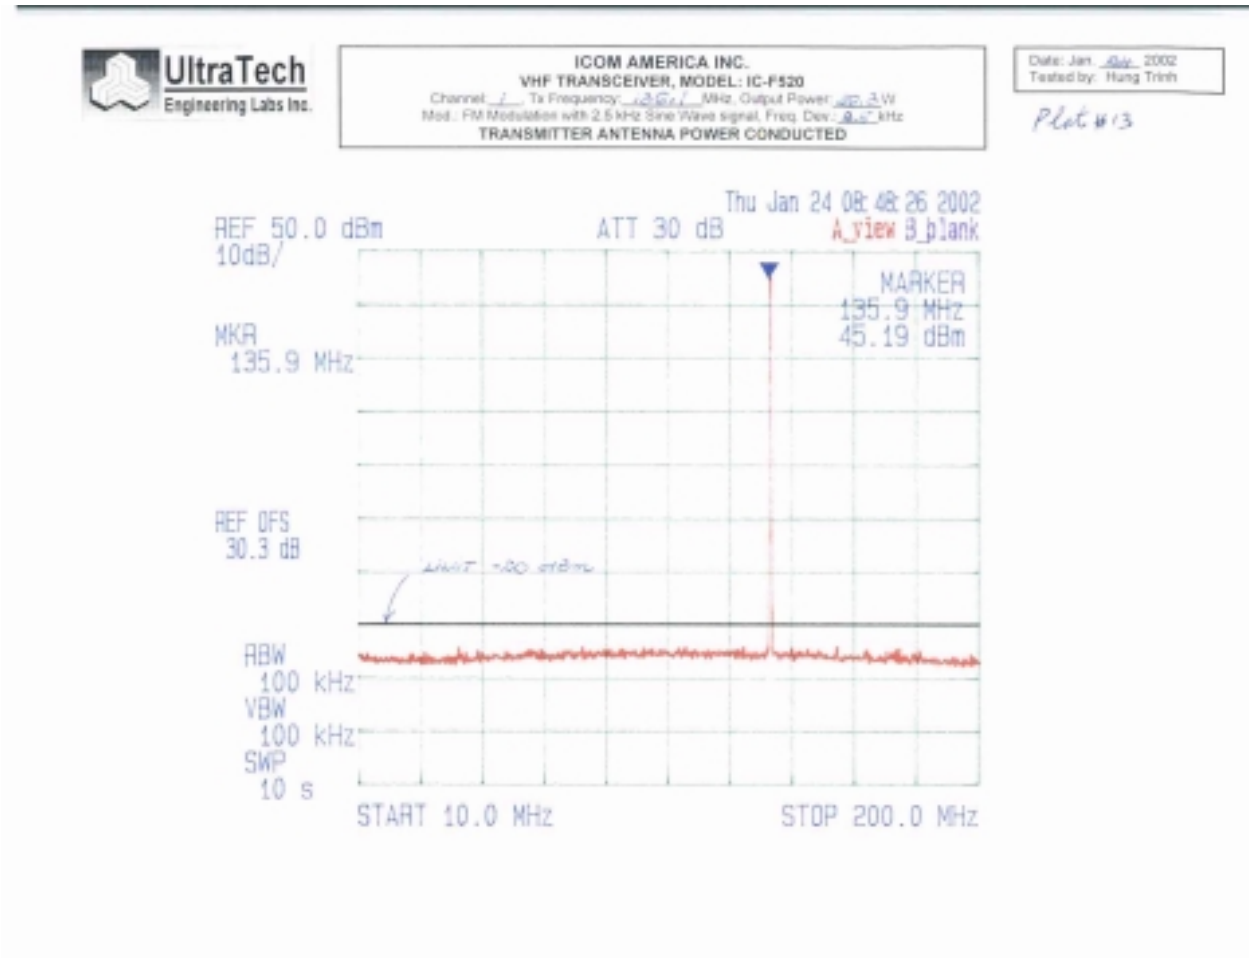

**ANNEX 1 - PLOTS OF MEASUREMENTS**  
**Mobile VHF FM Transceiver, Models IC-F520**

**Plot # 13**  
**FCC ID: AFJIC-F520**

**SPURIOUS/HARMONIC CONDUCTED EMISSIONS AT THE ANTENNA PORT**

ANNEX 1 - PLOTS OF MEASUREMENTS  
Mobile VHF FM Transceiver, Models IC-F520

Plot # 14  
FCC ID: AFJIC-F520

**SPURIOUS/HARMONIC CONDUCTED EMISSIONS AT THE ANTENNA PORT**

**ANNEX 1 - PLOTS OF MEASUREMENTS**  
**Mobile VHF FM Transceiver, Models IC-F520**

**Plot # 15**  
**FCC ID: AFJIC-F520**

**SPURIOUS/HARMONIC CONDUCTED EMISSIONS AT THE ANTENNA PORT**

**ANNEX 1 - PLOTS OF MEASUREMENTS**  
**Mobile VHF FM Transceiver, Models IC-F520**

**Plot # 16**  
**FCC ID: AFJIC-F520**

**SPURIOUS/HARMONIC CONDUCTED EMISSIONS AT THE ANTENNA PORT**

ANNEX 1 - PLOTS OF MEASUREMENTS  
Mobile VHF FM Transceiver, Models IC-F520

Plot # 17  
FCC ID: AFJIC-F520

**SPURIOUS/HARMONIC CONDUCTED EMISSIONS AT THE ANTENNA PORT**

**ANNEX 1 - PLOTS OF MEASUREMENTS**  
**Mobile VHF FM Transceiver, Models IC-F520**