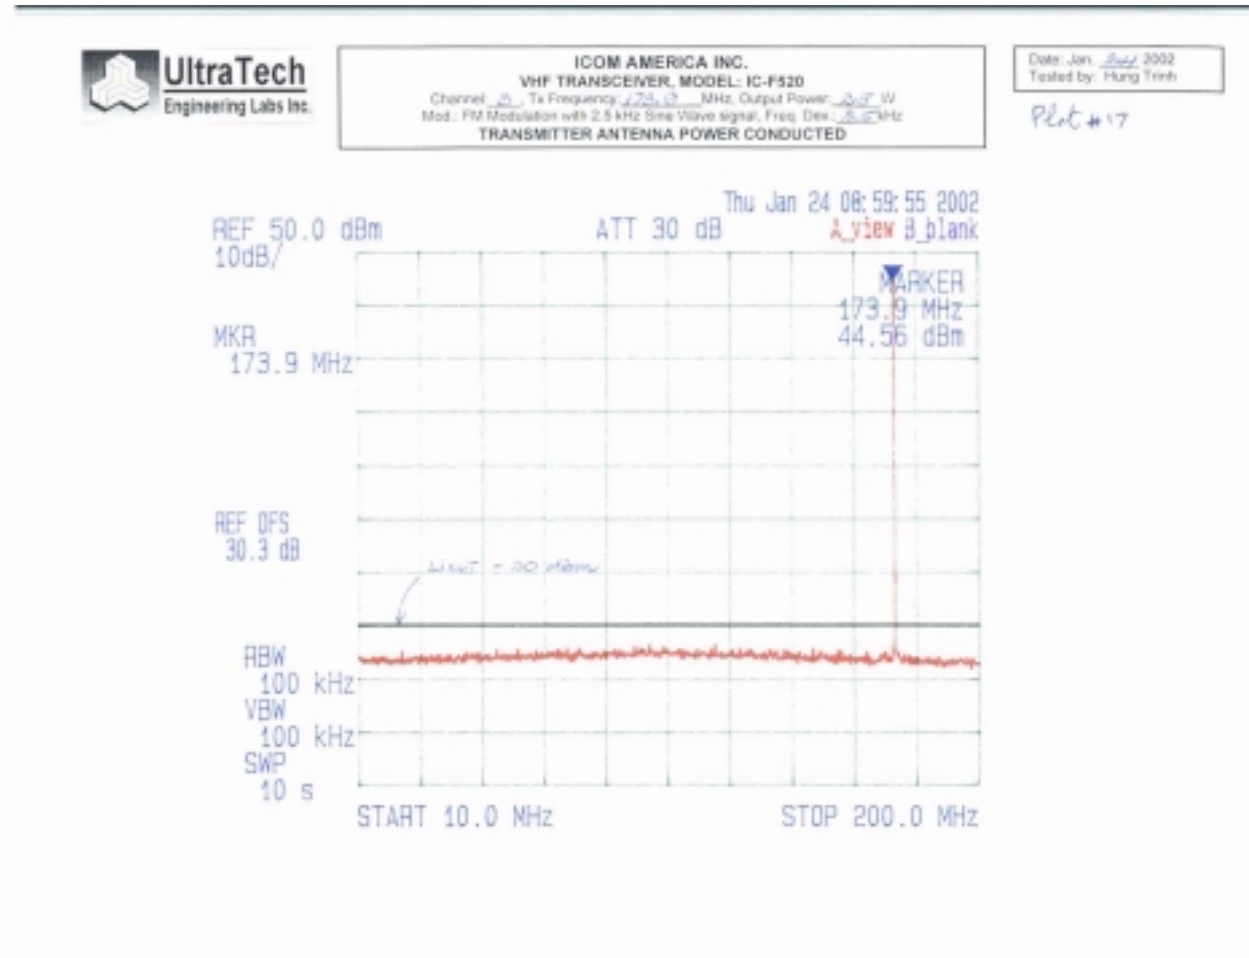

Plot # 14  
FCC ID: AFJIC-F520

**SPURIOUS/HARMONIC CONDUCTED EMISSIONS AT THE ANTENNA PORT**

**ANNEX 1 - PLOTS OF MEASUREMENTS**  
**Mobile VHF FM Transceiver, Models IC-F520**

**Plot # 15**  
**FCC ID: AFJIC-F520**

**SPURIOUS/HARMONIC CONDUCTED EMISSIONS AT THE ANTENNA PORT**

**ANNEX 1 - PLOTS OF MEASUREMENTS**  
**Mobile VHF FM Transceiver, Models IC-F520**

**Plot # 16**  
**FCC ID: AFJIC-F520**

**SPURIOUS/HARMONIC CONDUCTED EMISSIONS AT THE ANTENNA PORT**

ANNEX 1 - PLOTS OF MEASUREMENTS  
Mobile VHF FM Transceiver, Models IC-F520

Plot # 17  
FCC ID: AFJIC-F520

**SPURIOUS/HARMONIC CONDUCTED EMISSIONS AT THE ANTENNA PORT**

**ANNEX 1 - PLOTS OF MEASUREMENTS**  
**Mobile VHF FM Transceiver, Models IC-F520**