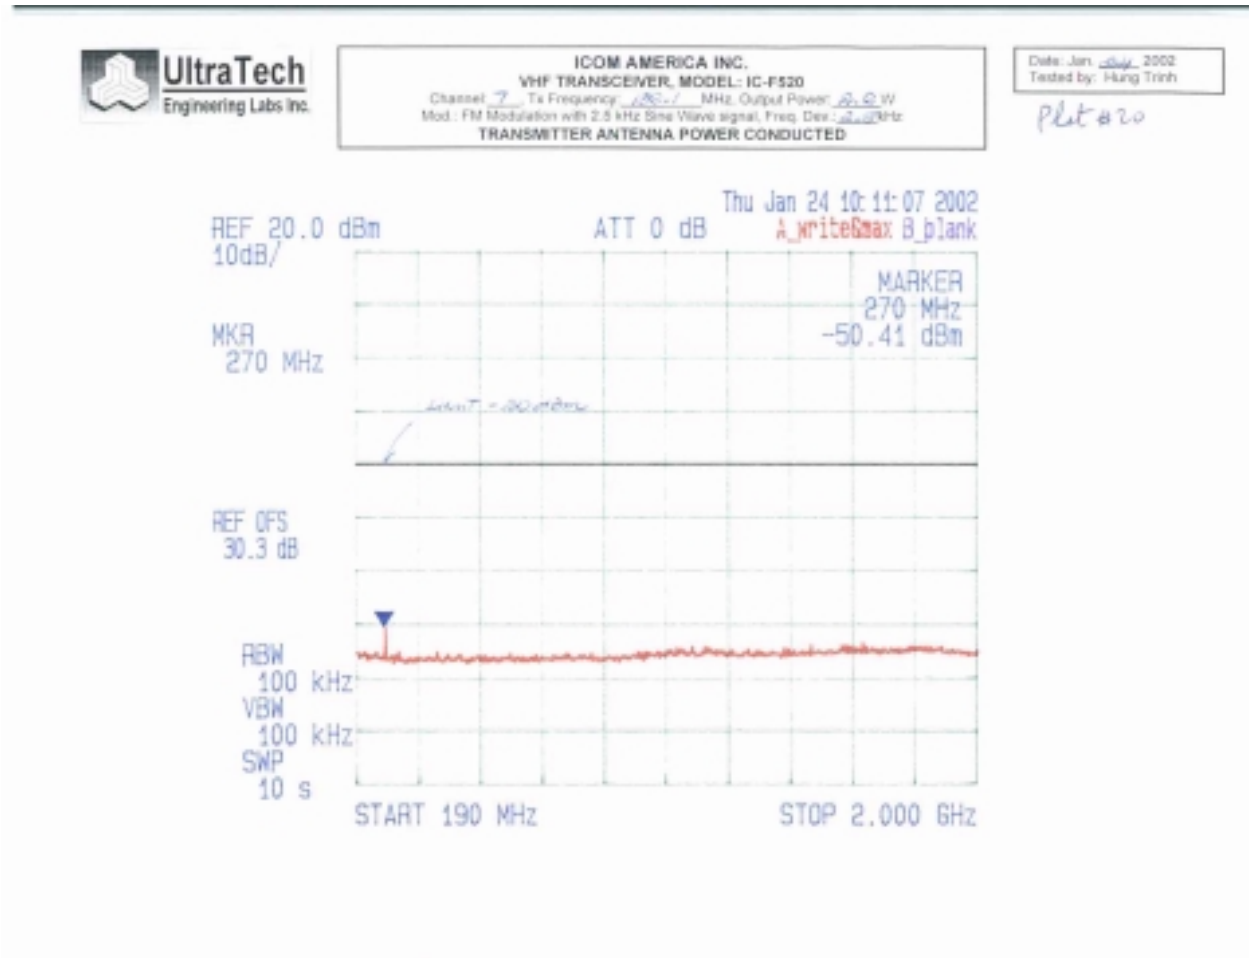

Plot # 14  
FCC ID: AFJIC-F520

**SPURIOUS/HARMONIC CONDUCTED EMISSIONS AT THE ANTENNA PORT**

**ANNEX 1 - PLOTS OF MEASUREMENTS**  
**Mobile VHF FM Transceiver, Models IC-F520**

**Plot # 15**  
**FCC ID: AFJIC-F520**

ANNEX 1 - PLOTS OF MEASUREMENTS  
Mobile VHF FM Transceiver, Models IC-F520

Plot # 17  
FCC ID: AFJIC-F520

**SPURIOUS/HARMONIC CONDUCTED EMISSIONS AT THE ANTENNA PORT**

**ANNEX 1 - PLOTS OF MEASUREMENTS**  
**Mobile VHF FM Transceiver, Models IC-F520**

**Plot # 18**  
**FCC ID: AFJIC-F520**

**SPURIOUS/HARMONIC CONDUCTED EMISSIONS AT THE ANTENNA PORT**

**ANNEX 1 - PLOTS OF MEASUREMENTS**  
**Mobile VHF FM Transceiver, Models IC-F520**

**Plot # 19**  
**FCC ID: AFJIC-F520**

**SPURIOUS/HARMONIC CONDUCTED EMISSIONS AT THE ANTENNA PORT**

**ANNEX 1 - PLOTS OF MEASUREMENTS**  
**Mobile VHF FM Transceiver, Models IC-F520**

**Plot # 20**  
**FCC ID: AFJIC-F520**

**SPURIOUS/HARMONIC CONDUCTED EMISSIONS AT THE ANTENNA PORT**