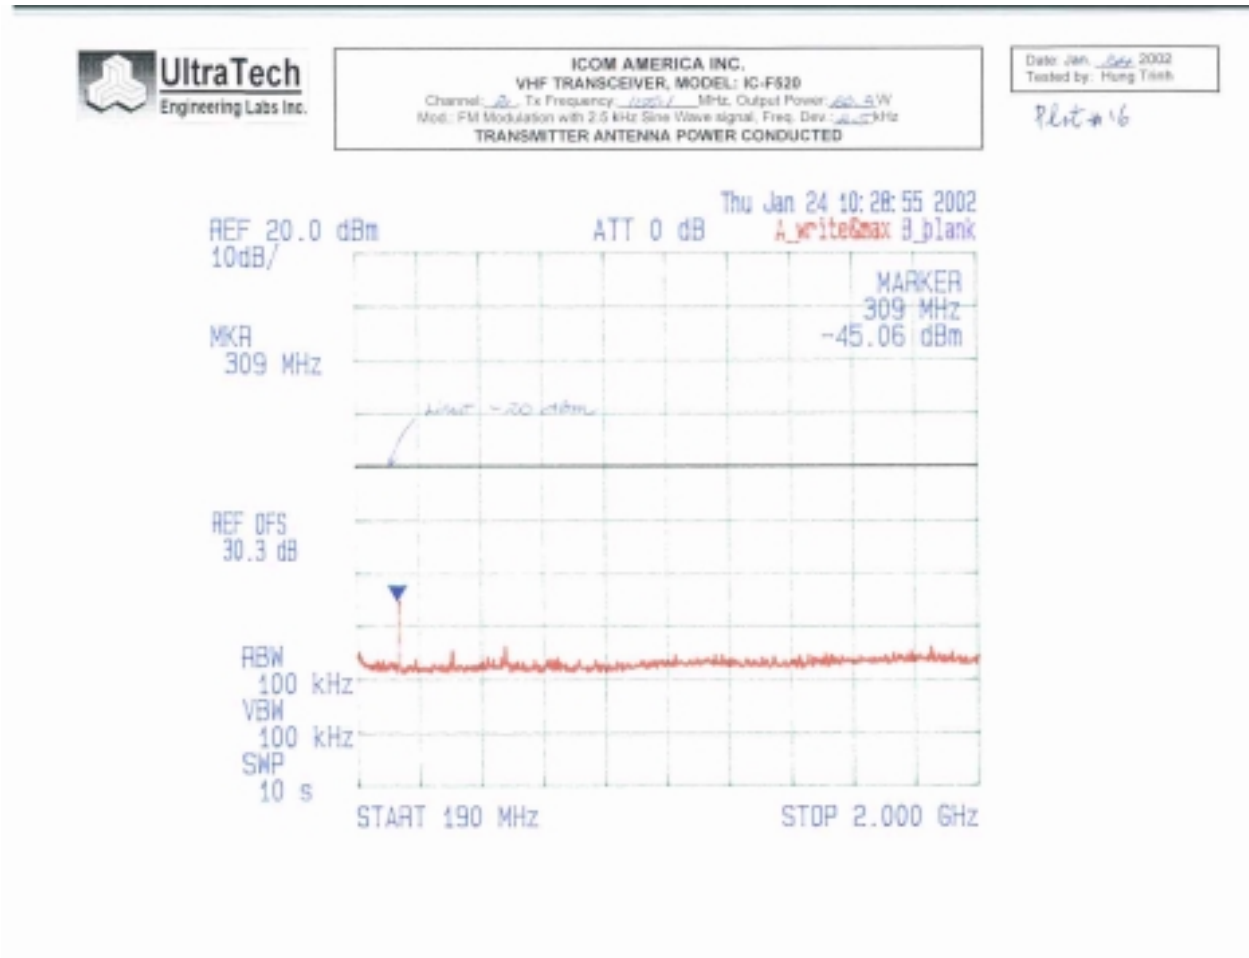

**ANNEX 1 - PLOTS OF MEASUREMENTS**  
**Mobile VHF FM Transceiver, Models IC-F520**

**Plot # 13**  
**FCC ID: AFJIC-F520**

**SPURIOUS/HARMONIC CONDUCTED EMISSIONS AT THE ANTENNA PORT**

ANNEX 1 - PLOTS OF MEASUREMENTS  
Mobile VHF FM Transceiver, Models IC-F520

Plot # 14  
FCC ID: AFJIC-F520

**SPURIOUS/HARMONIC CONDUCTED EMISSIONS AT THE ANTENNA PORT**

**ANNEX 1 - PLOTS OF MEASUREMENTS**  
**Mobile VHF FM Transceiver, Models IC-F520**

**Plot # 15**  
**FCC ID: AFJIC-F520**

**SPURIOUS/HARMONIC CONDUCTED EMISSIONS AT THE ANTENNA PORT**

**ANNEX 1 - PLOTS OF MEASUREMENTS**  
**Mobile VHF FM Transceiver, Models IC-F520**

**Plot # 16**  
**FCC ID: AFJIC-F520**

**SPURIOUS/HARMONIC CONDUCTED EMISSIONS AT THE ANTENNA PORT**

ANNEX 1 - PLOTS OF MEASUREMENTS  
Mobile VHF FM Transceiver, Models IC-F520

Plot # 17  
FCC ID: AFJIC-F520

**SPURIOUS/HARMONIC CONDUCTED EMISSIONS AT THE ANTENNA PORT**

**ANNEX 1 - PLOTS OF MEASUREMENTS**  
**Mobile VHF FM Transceiver, Models IC-F520**