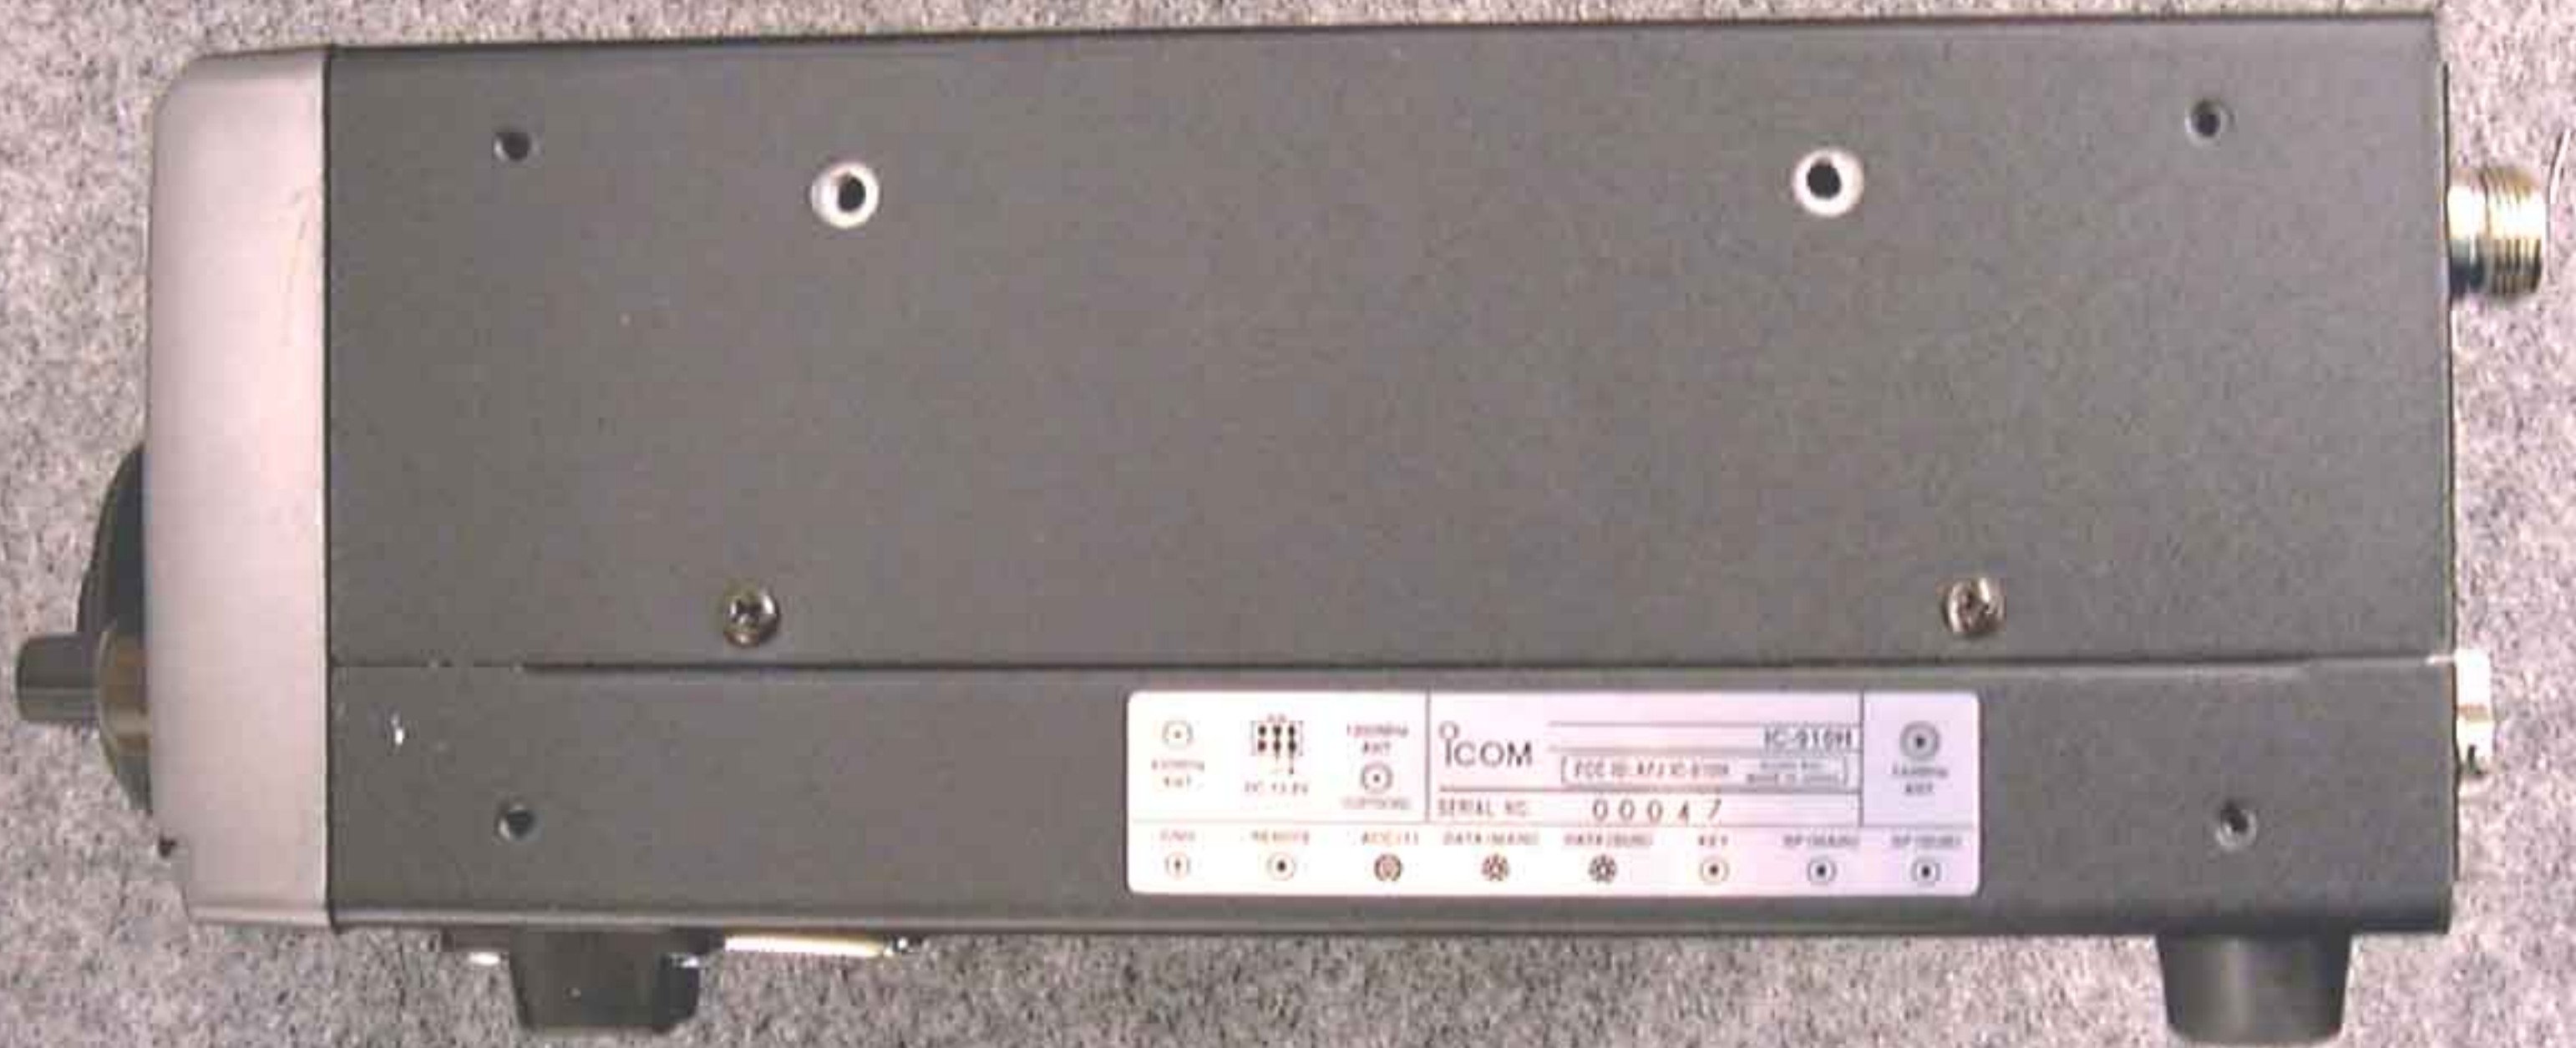

DN ▼

▲ UP

 POWER	 DC 13.8V	 EXTERNAL ANT	 ICOM	 IC-2101H	 EXTERNAL ANT		
SERIAL NO. 00047			[FCC ID: A73 IC-2101H]				
 VOLUME	 REVERSE	 REC/11	 DATA/MAND	 DATA/SEND	 KEY	 SP/16AND	 SP/100MS