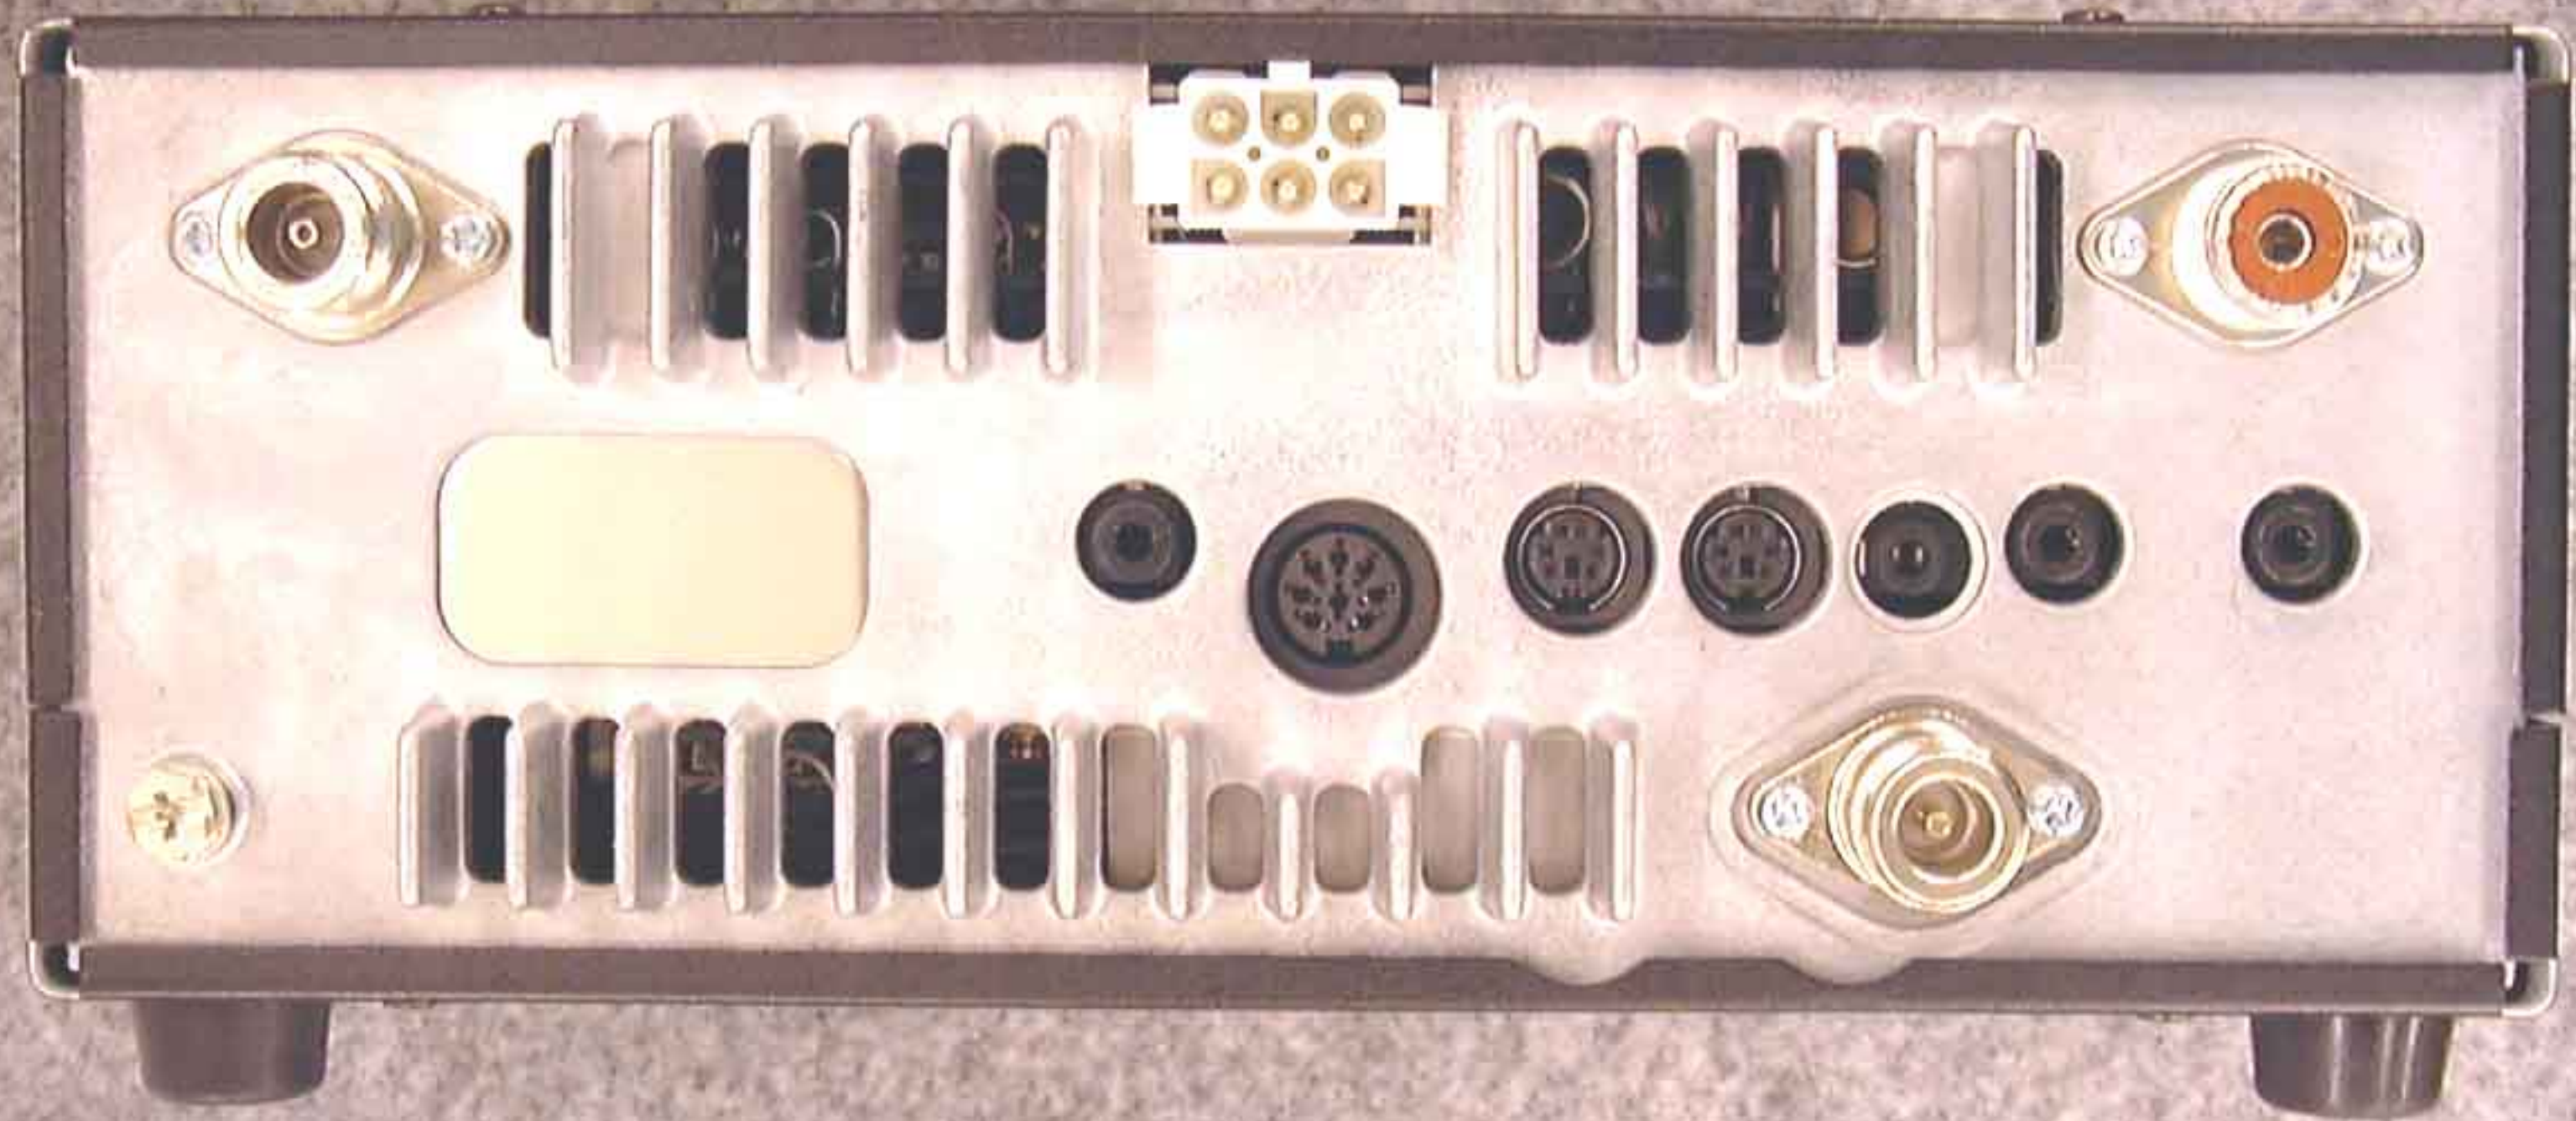

DN ▼

▲ UP

 POWER	 DC 13.8V	 EXTERNAL ANT	 ICOM	 IC-2101H	 EXTERNAL ANT		
SERIAL NO. 00047			[FCC ID: A73 IC-2101H]				
 VOLUME	 REVERSE	 REC/11	 DATA/MAND	 DATA/SEND	 KEY	 SP/16AND	 SP/100MS