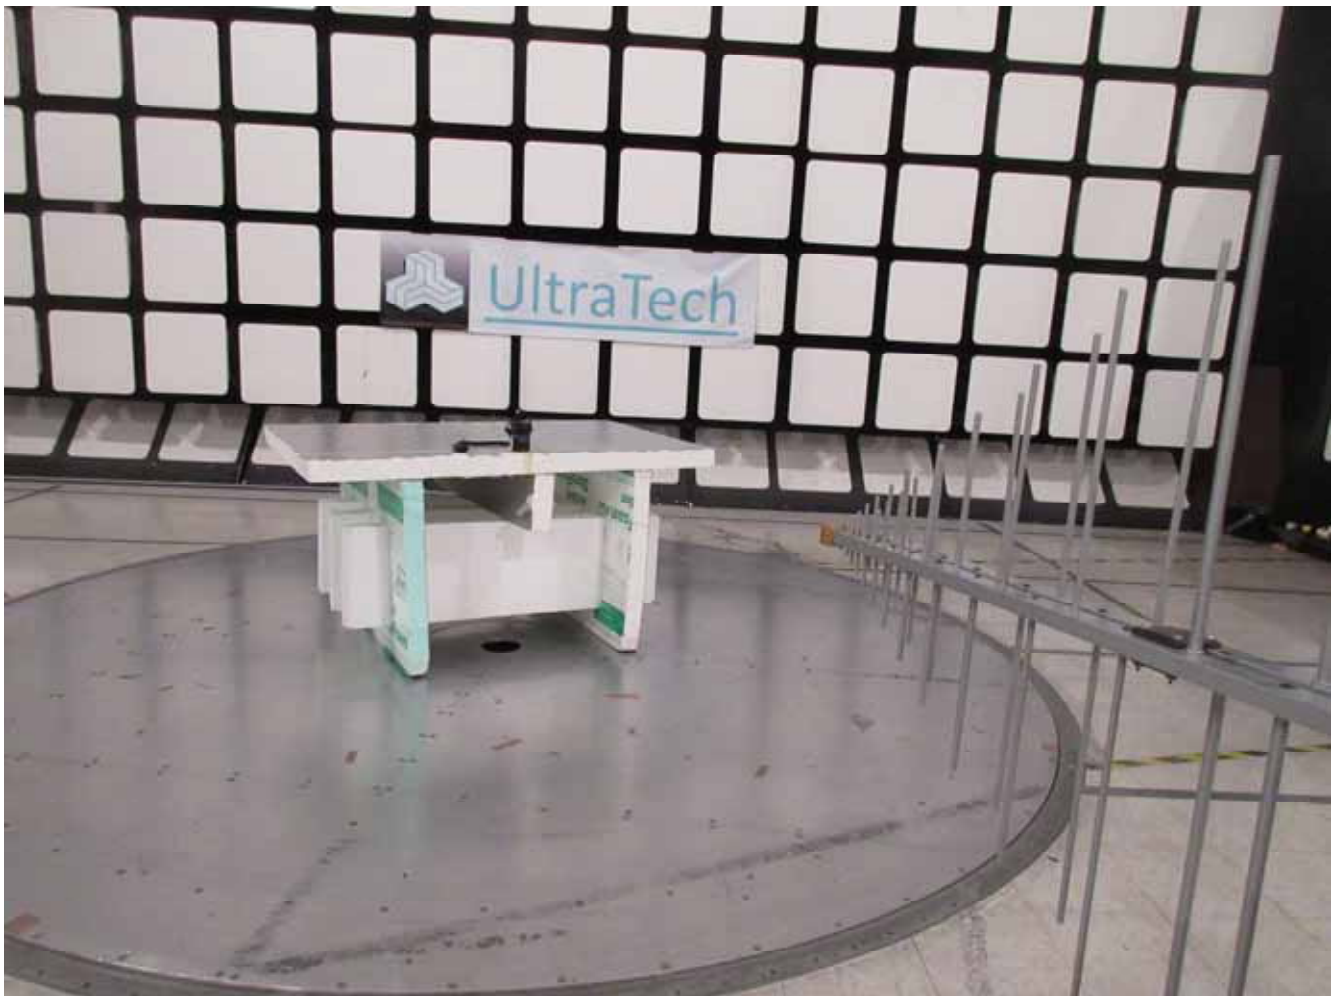

ANNEX 1 - TEST SETUP PHOTOGRAPHS

Tx Radiated Emission Test Setup

ICOM Incorporated
UHF Transceiver, M/N: IC-F200
FCC ID: AFJ439111

ANNEX 1 - TEST SETUP PHOTOGRAPHS

Tx Radiated Emission Test Setup

ANNEX 1 - TEST SETUP PHOTOGRAPHS

Tx Radiated Emission Test Setup

ANNEX 1 - TEST SETUP PHOTOGRAPHS

Tx Radiated Emission Test Setup

ICOM Incorporated
UHF Transceiver, M/N: IC-F200
FCC ID: AFJ439111