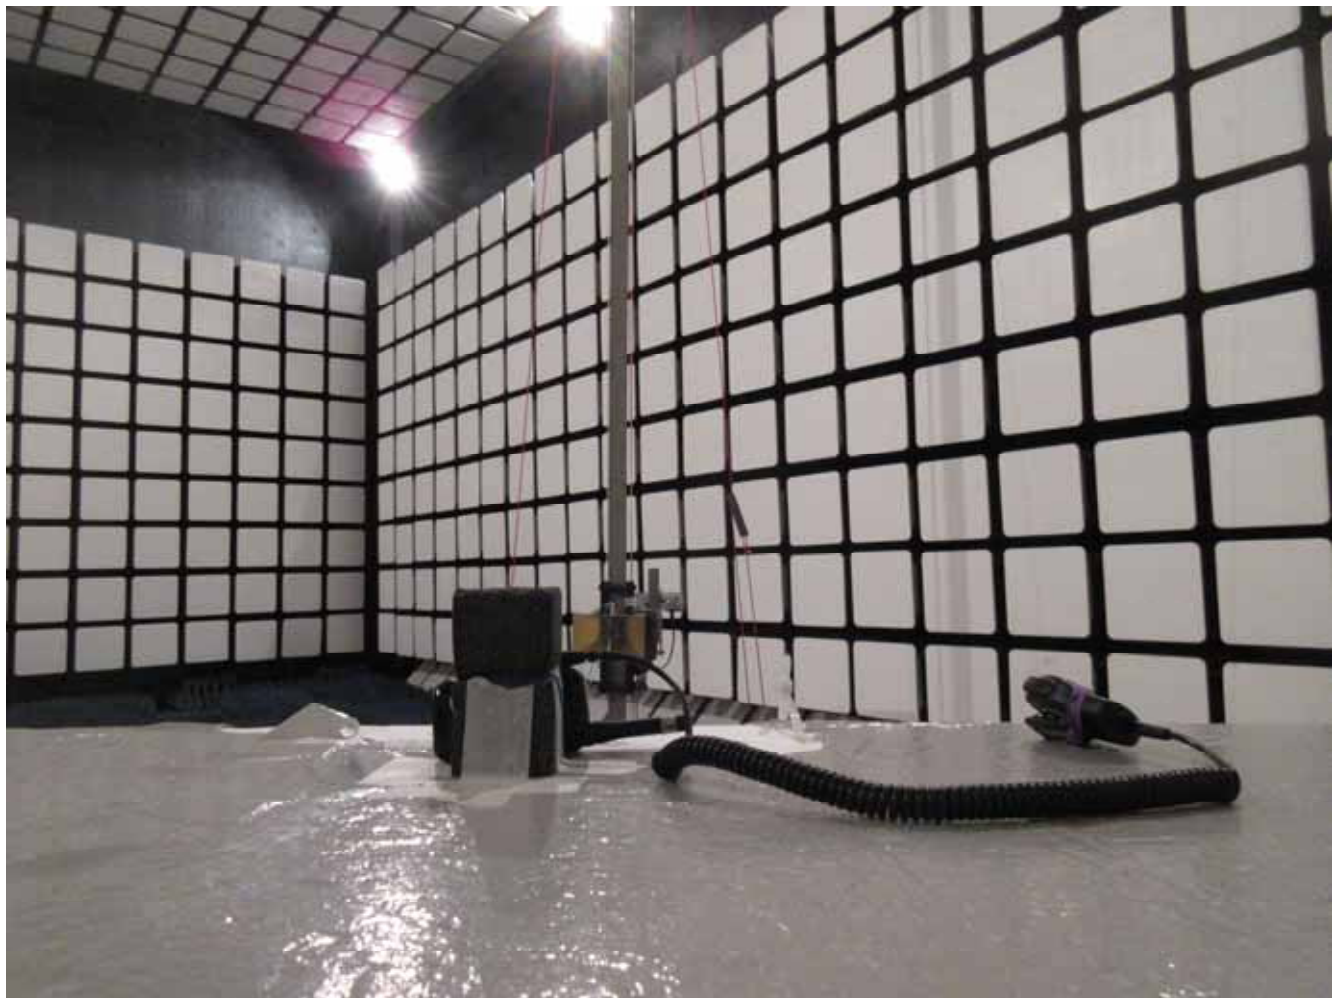

ANNEX 1 - TEST SETUP PHOTOGRAPHS

Tx Radiated Emission Test Setup

ICOM Incorporated
UHF Transceiver, M/N: IC-F200
FCC ID: AFJ439111

ANNEX 1 - TEST SETUP PHOTOGRAPHS

Tx Radiated Emission Test Setup

ANNEX 1 - TEST SETUP PHOTOGRAPHS

Tx Radiated Emission Test Setup

ANNEX 1 - TEST SETUP PHOTOGRAPHS

Tx Radiated Emission Test Setup

ICOM Incorporated
UHF Transceiver, M/N: IC-F200
FCC ID: AFJ439111