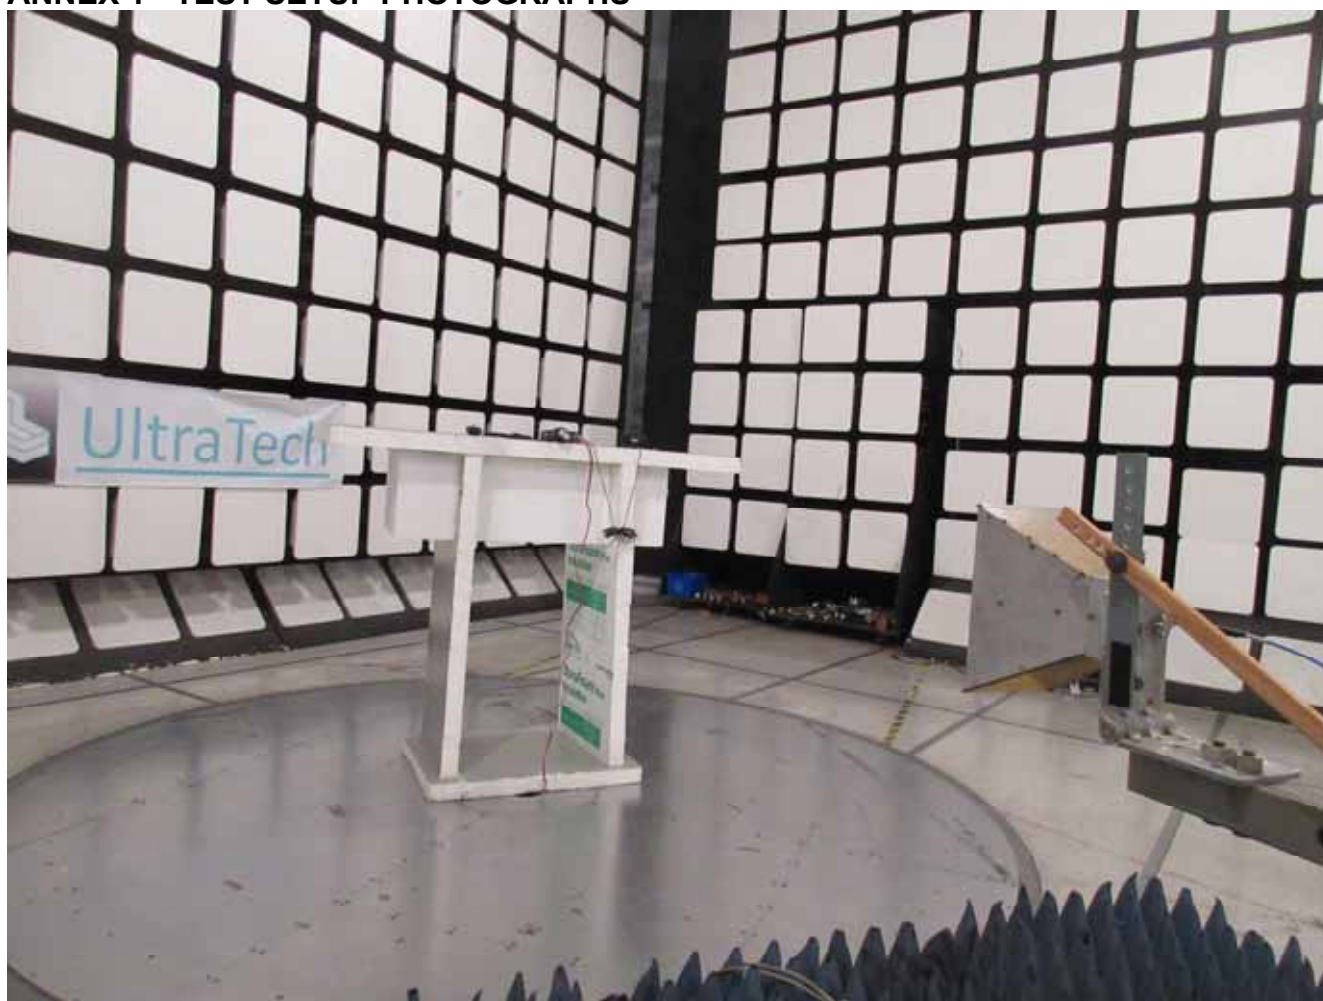

## ANNEX 1 - TEST SETUP PHOTOGRAPHS

Tx Radiated Emission Test Setup

ICOM Incorporated  
VHF Digital Transceiver, M/N: IC-F5130D  
FCC ID: AFJ430100, IC: 202D-430100

## ANNEX 1 - TEST SETUP PHOTOGRAPHS

ICOM Incorporated  
VHF Digital Transceiver, M/N: IC-F5130D  
FCC ID: AFJ430100, IC: 202D-430100

**ANNEX 1 - TEST SETUP PHOTOGRAPHS**

**ICOM Incorporated  
VHF Digital Transceiver, M/N: IC-F5130D  
FCC ID: AFJ430100, IC: 202D-430100**

## ANNEX 1 - TEST SETUP PHOTOGRAPHS