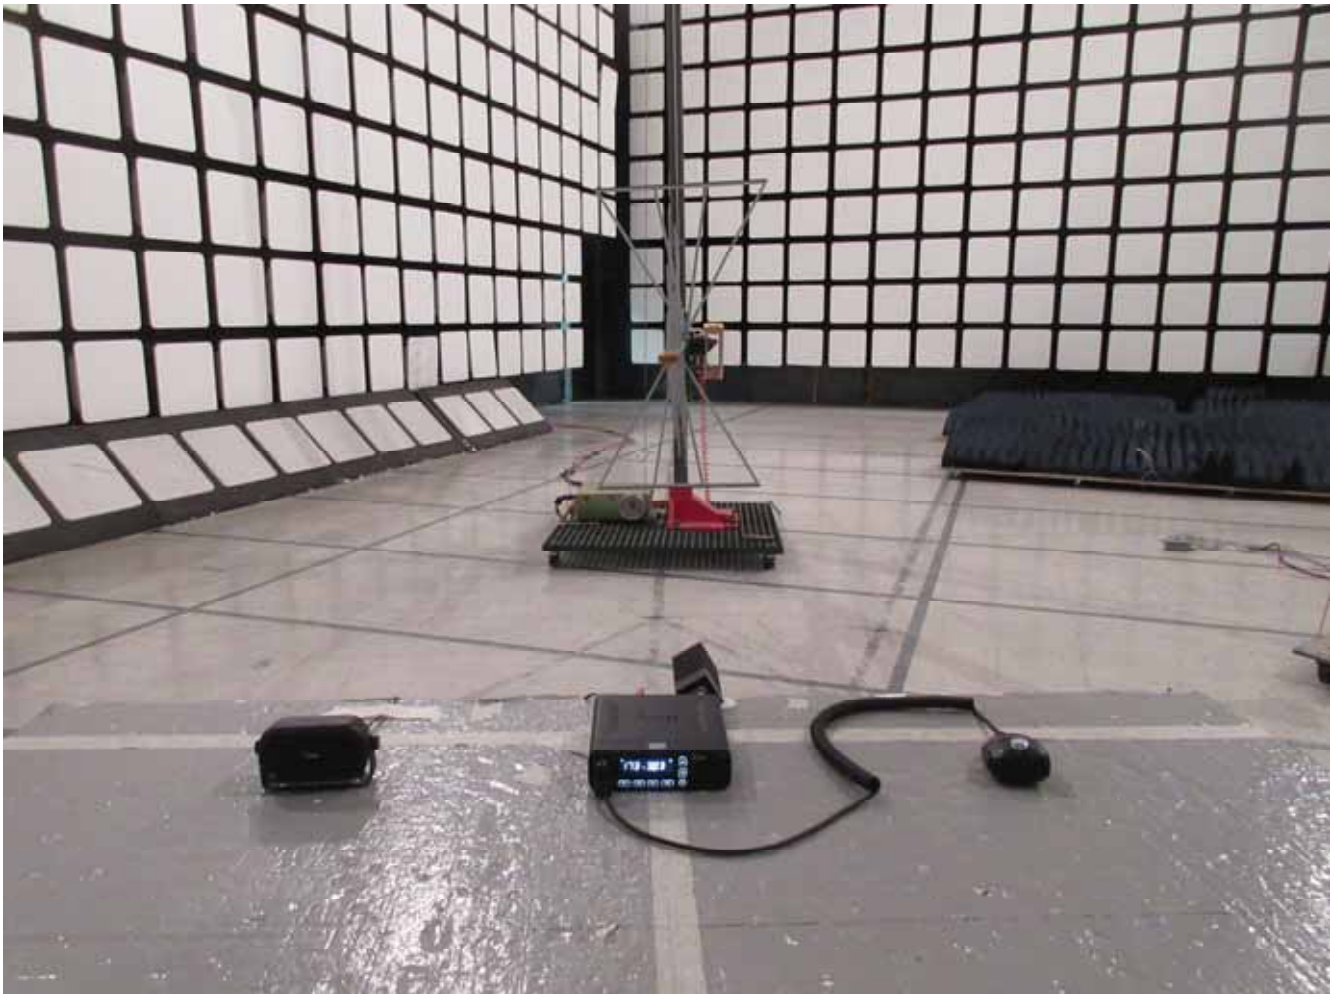

## ANNEX 1 - TEST SETUP PHOTOGRAPHS

Tx Radiated Emission Test Setup

ICOM Incorporated  
VHF Digital Transceiver, M/N: IC-F5130D  
FCC ID: AFJ430100, IC: 202D-430100

## ANNEX 1 - TEST SETUP PHOTOGRAPHS

ICOM Incorporated  
VHF Digital Transceiver, M/N: IC-F5130D  
FCC ID: AFJ430100, IC: 202D-430100

**ANNEX 1 - TEST SETUP PHOTOGRAPHS**

**ICOM Incorporated  
VHF Digital Transceiver, M/N: IC-F5130D  
FCC ID: AFJ430100, IC: 202D-430100**

## ANNEX 1 - TEST SETUP PHOTOGRAPHS