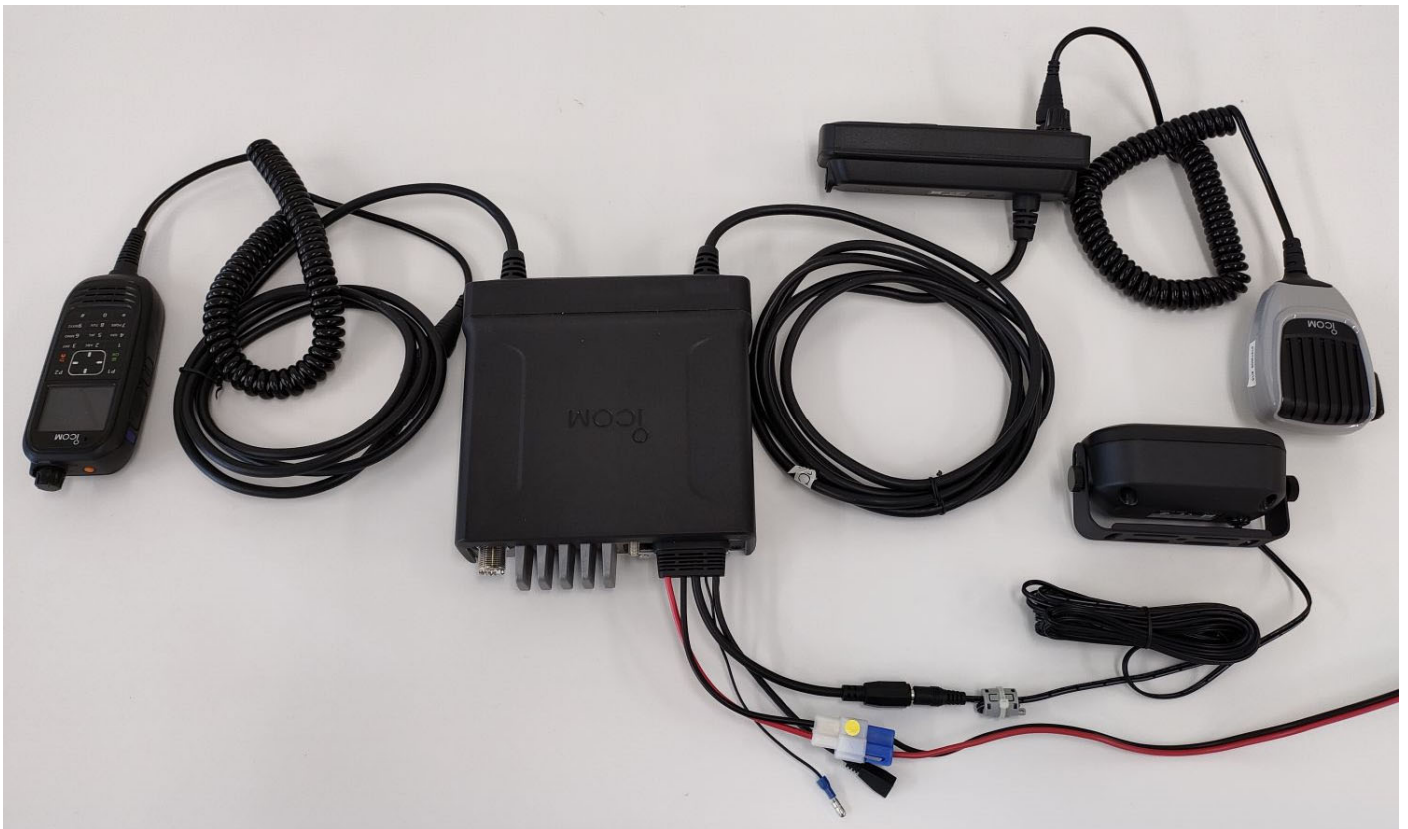

IC-F7540 FRONT SIDE

IC-F7540 REAR SIDE

IC-F7540 LEFT SIDE

IC-F7540 RIGHT SIDE

IC-F7540 TOP SIDE

IC-F7540 BOTTOM SIDE

Remote Head Connection (1)

Remote Head Connection (2)

IC-F7540 FRONT SIDE

IC-F7540 Rear SIDE

IC-F7540 TOP SIDE

IC-F7540 BOTTOM SIDE

IC-F7540 LEFT SIDE

IC-F7540 RIGHT SIDE

REMOTE HEAD FRONT SIDE

REMOTE HEAD REAR SIDE

REMOTE HEAD TOP SIDE

REMOTE HEAD BOTTOM SIDE

REMOTE HEAD LEFT SIDE

REMOTE HEAD RIGHT SIDE