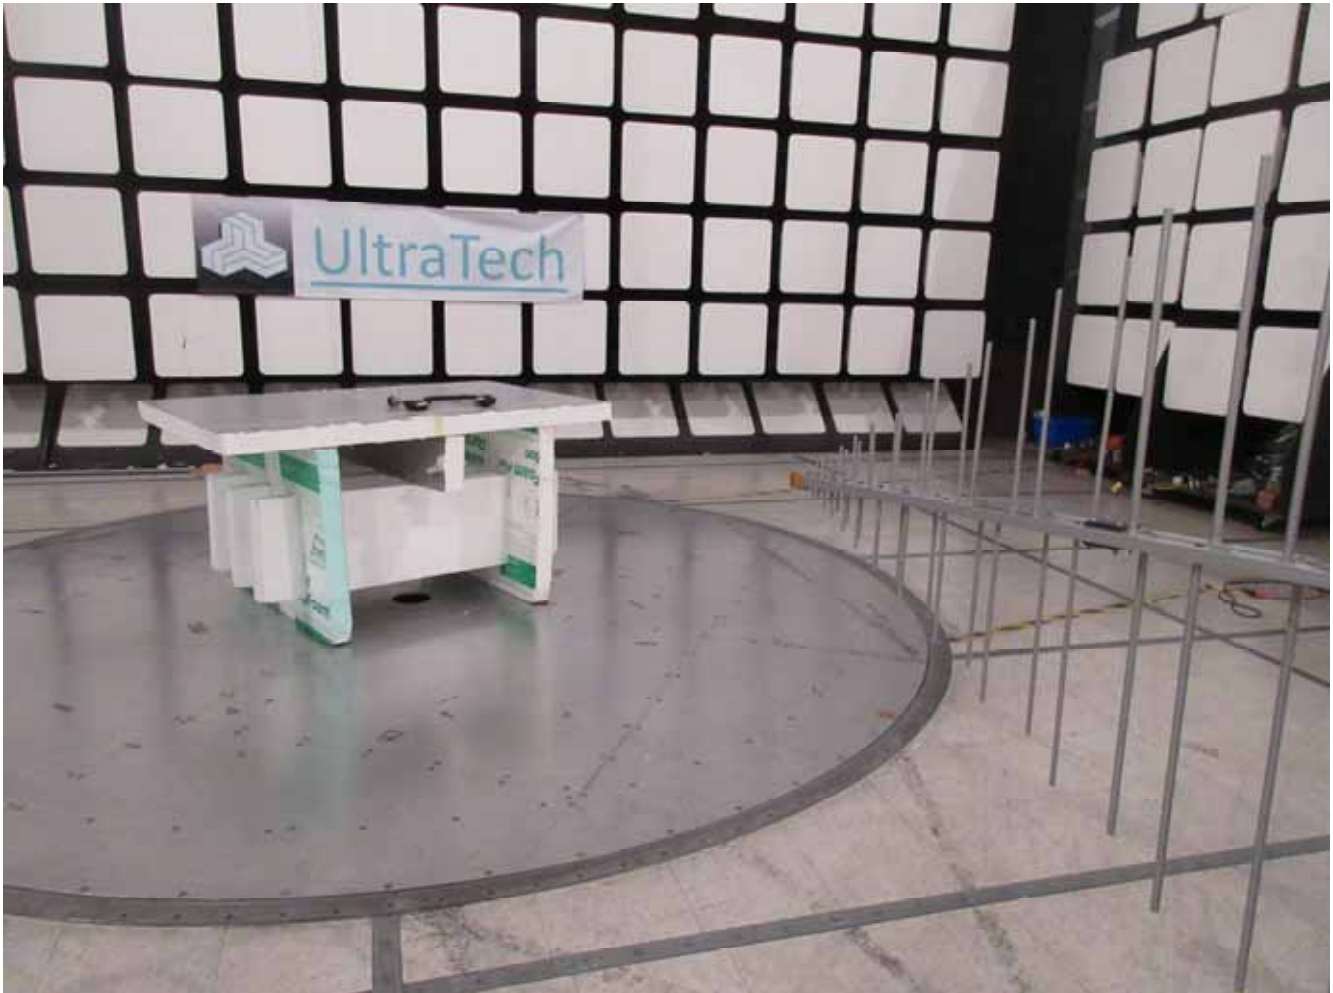

ANNEX 1 - TEST SETUP PHOTOGRAPHS

Tx Radiated Emission Test Setup

ICOM Incorporated
VHF Marine Transceiver, M/N: IC-M85UL
FCC ID: AFJ398010

ANNEX 1 - TEST SETUP PHOTOGRAPHS

Tx Radiated Emission Test Setup

ANNEX 1 - TEST SETUP PHOTOGRAPHS

Tx Radiated Emission Test Setup