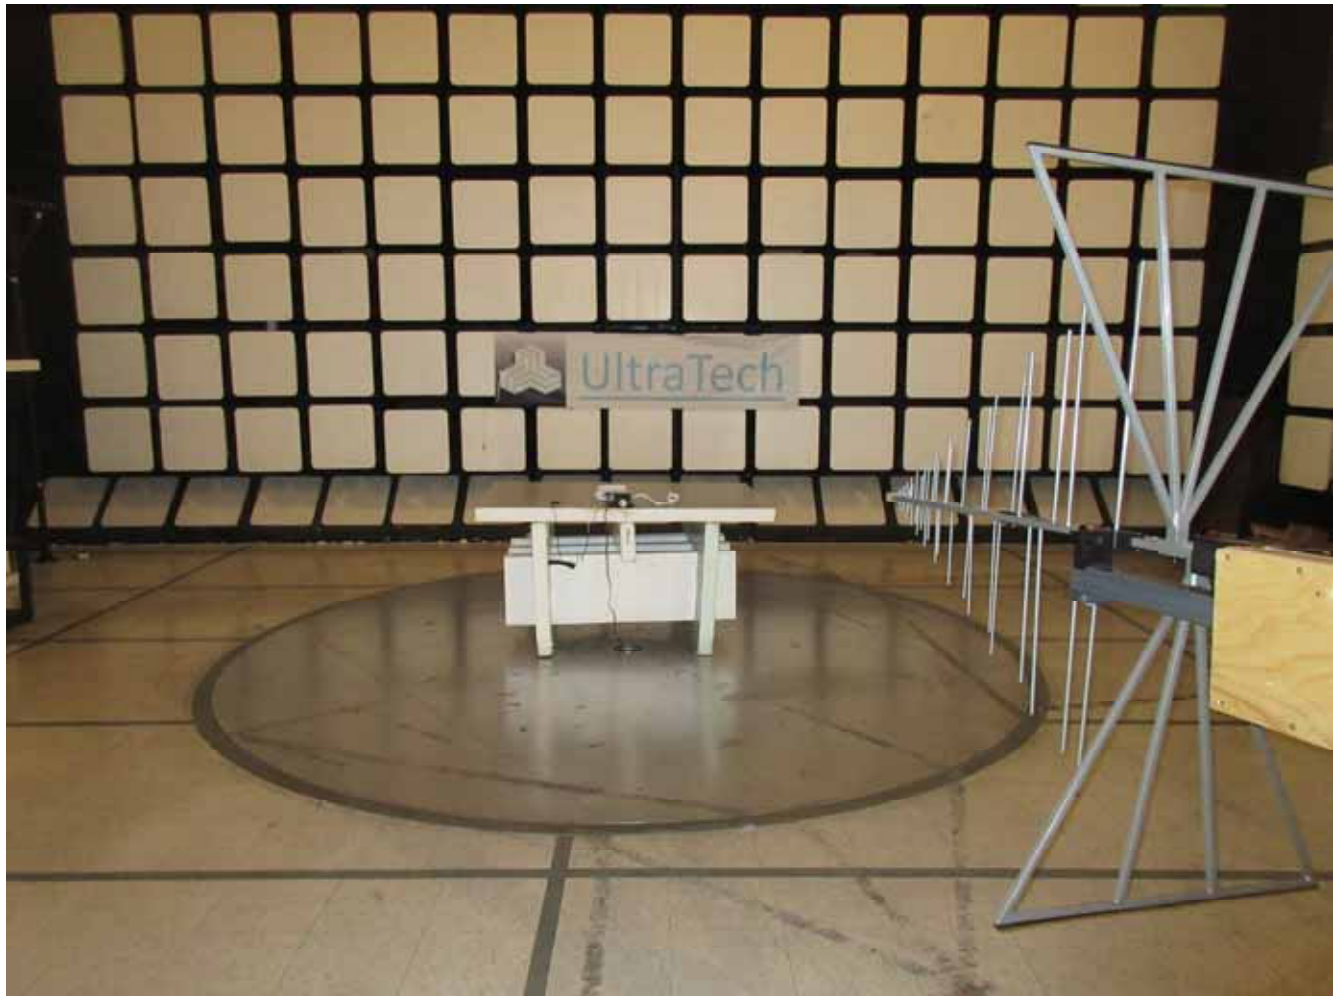

ANNEX 1 - TEST SETUP PHOTOGRAPHS

Tx Radiated Emission Test Setup

ICOM Incorporated
VHF MARINE TRANSCEIVER M/N: IC-M330G
FCC ID: AFJ397410, IC: 202D-397410

ANNEX 1 - TEST SETUP PHOTOGRAPHS

ICOM Incorporated
VHF MARINE TRANSCEIVER M/N: IC-M330G
FCC ID: AFJ397410, IC: 202D-397410

ANNEX 1 - TEST SETUP PHOTOGRAPHS

ICOM Incorporated
VHF MARINE TRANSCEIVER M/N: IC-M330G
FCC ID: AFJ397410, IC: 202D-397410

ANNEX 1 - TEST SETUP PHOTOGRAPHS

Powerline Conducted Emissions

ICOM Incorporated
VHF MARINE TRANSCEIVER M/N: IC-M330G
FCC ID: AFJ397410, IC: 202D-397410

ANNEX 1 - TEST SETUP PHOTOGRAPHS

ICOM Incorporated
VHF MARINE TRANSCEIVER M/N: IC-M330G
FCC ID: AFJ397410, IC: 202D-397410