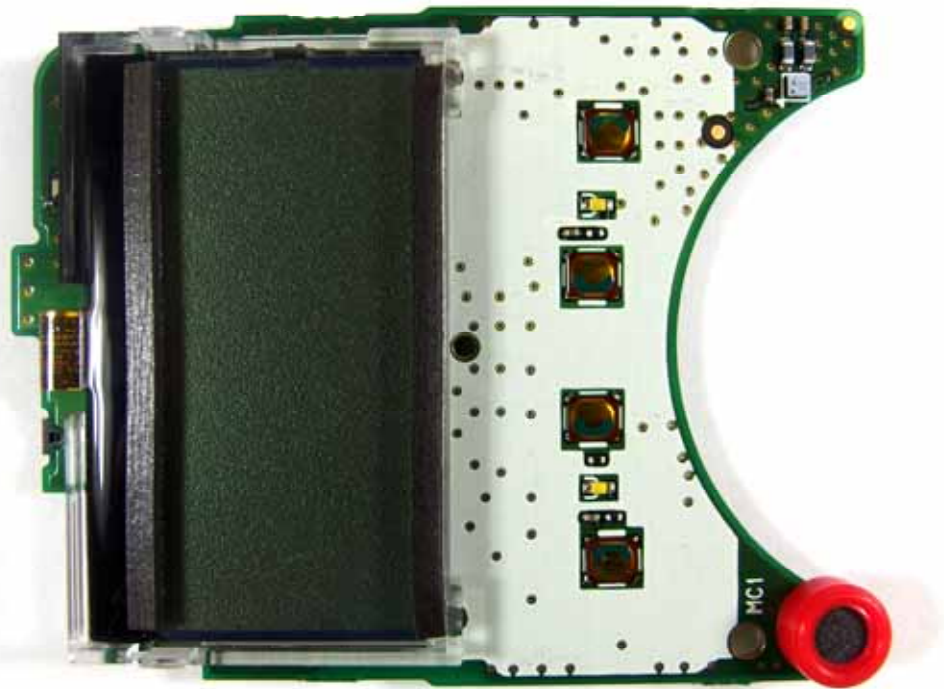

IC-F62D-UL CHASSIS OPEN

MAIN SIDE A (WITHOUT UT-136)

MAIN SIDE B

FRONT SIDE A WITH LCD

FRONT SIDE A WITHOUT LCD

FRONT SIDE B

MOTOR SIDE A

MOTOR SIDE B

Bluetooth UT-136 SIDE A

Bluetooth UT-136 SIDE B