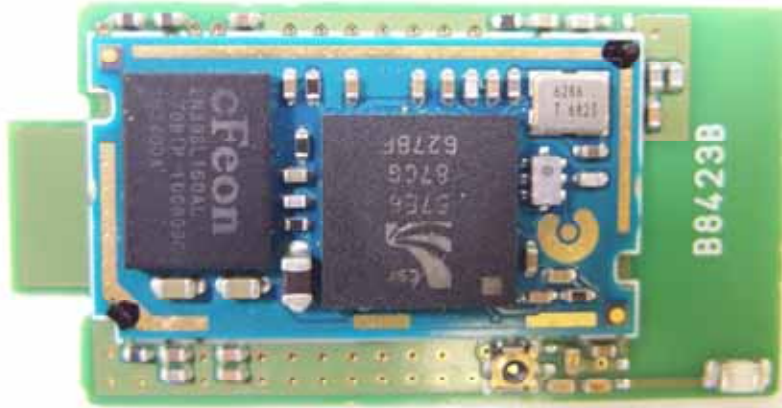

IC-F62D-UL CHASSIS OPEN

MAIN SIDE A (WITHOUT UT-136)

MAIN SIDE B

FRONT SIDE A WITH LCD

FRONT SIDE A WITHOUT LCD

FRONT SIDE B

MOTOR SIDE A

MOTOR SIDE B

Bluetooth UT-136 SIDE A

Bluetooth UT-136 SIDE B