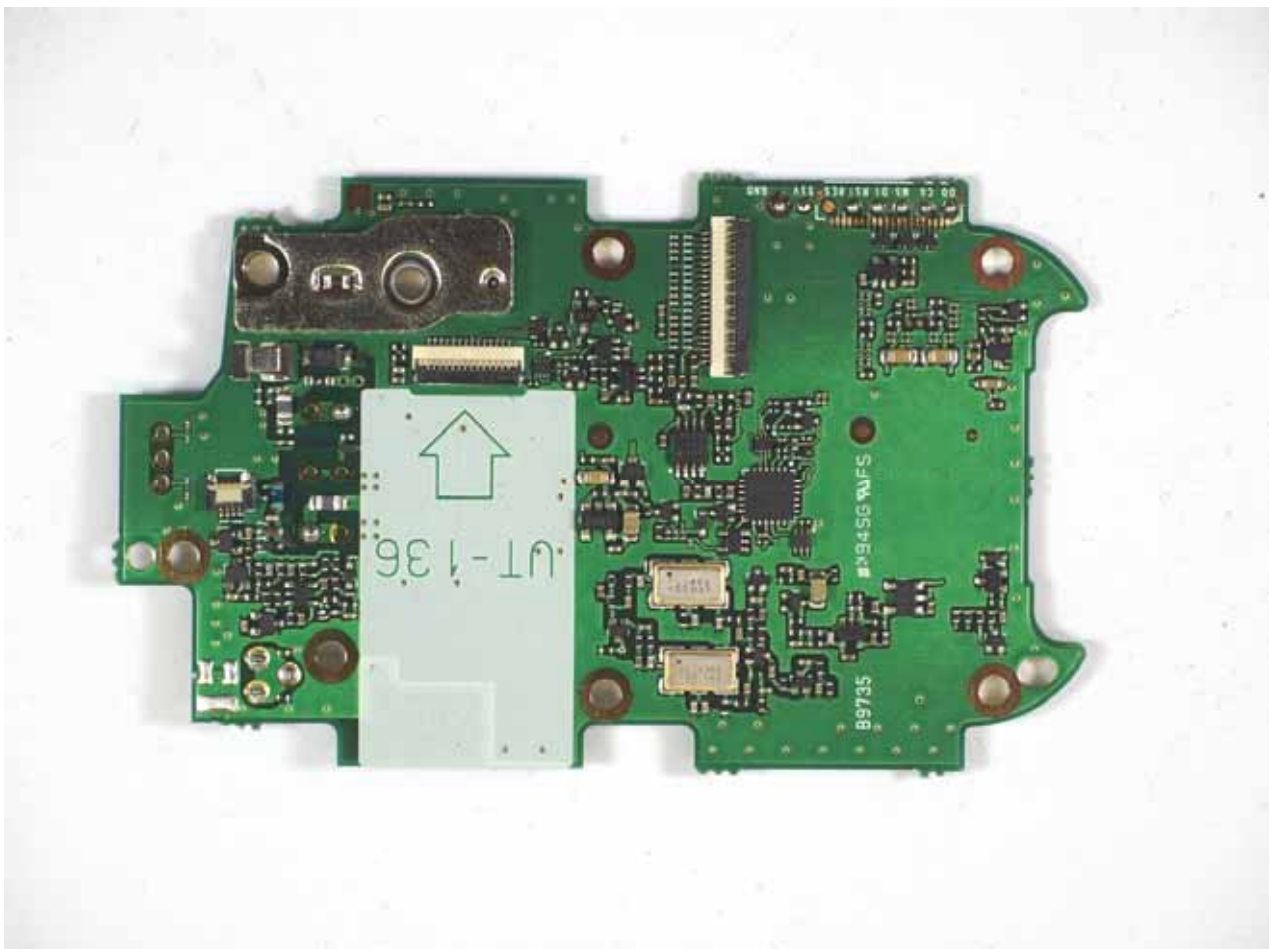

IC-F62D-UL CHASSIS OPEN

MAIN SIDE A (WITHOUT UT-136)

MAIN SIDE B

FRONT SIDE A WITH LCD

FRONT SIDE A WITHOUT LCD

FRONT SIDE B

MOTOR SIDE A

MOTOR SIDE B

Bluetooth UT-136 SIDE A

Bluetooth UT-136 SIDE B