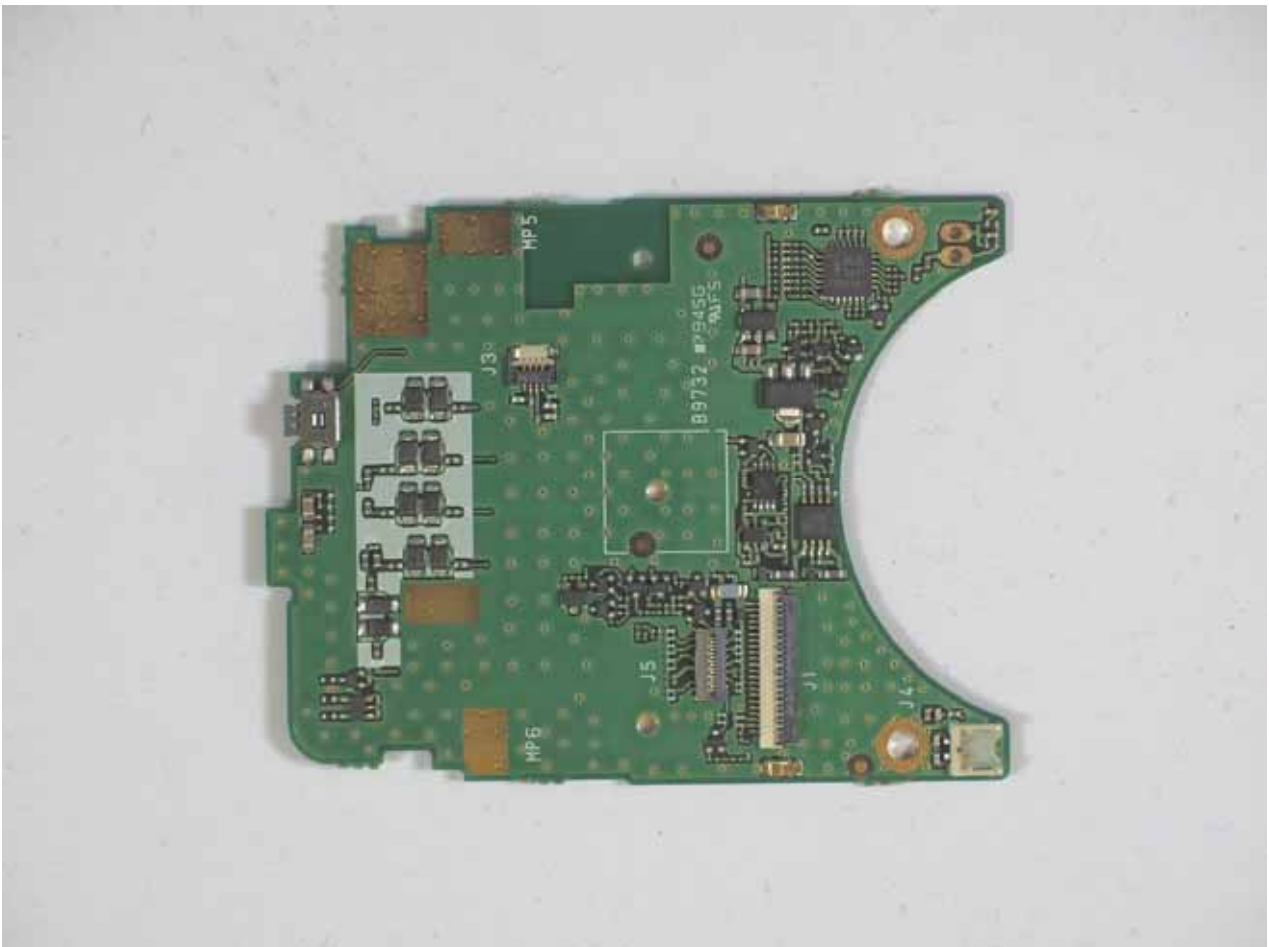

IC-F62D-UL CHASSIS OPEN

MAIN SIDE A (WITHOUT UT-136)

MAIN SIDE B

FRONT SIDE A WITH LCD

FRONT SIDE A WITHOUT LCD

FRONT SIDE B

MOTOR SIDE A

MOTOR SIDE B

Bluetooth UT-136 SIDE A

Bluetooth UT-136 SIDE B