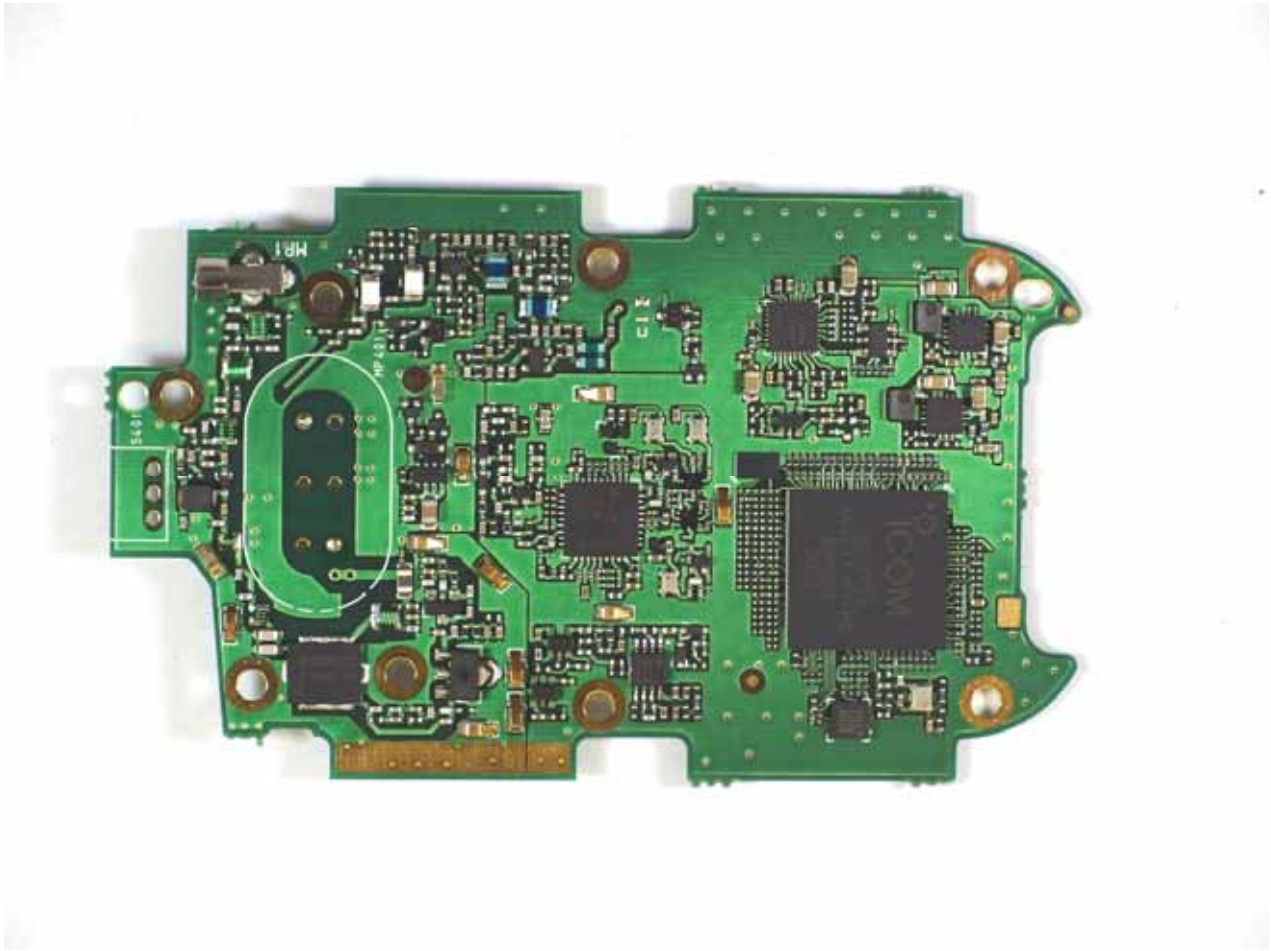

IC-F62D-UL CHASSIS OPEN

MAIN SIDE A (WITHOUT UT-136)

MAIN SIDE B

FRONT SIDE A WITH LCD

FRONT SIDE A WITHOUT LCD

FRONT SIDE B

MOTOR SIDE A

MOTOR SIDE B

Bluetooth UT-136 SIDE A

Bluetooth UT-136 SIDE B