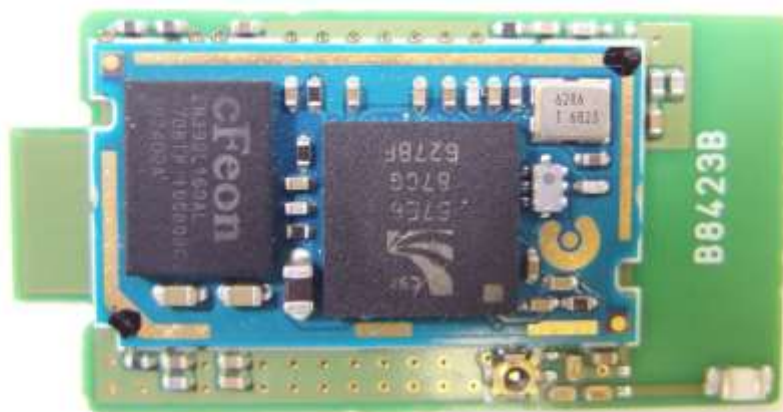

MAIN SIDE A (WITH UT-136)

MAIN SIDE A

MAIN SIDE B

FRONT SIDE A WITH LCD

FRONT SIDE A WITH OUT LCD

FRONT SIDE B

MOTOR SIDE A

MOTOR SIDE B

Bluetooth UT-136 SIDE A

Bluetooth UT-136 SIDE B