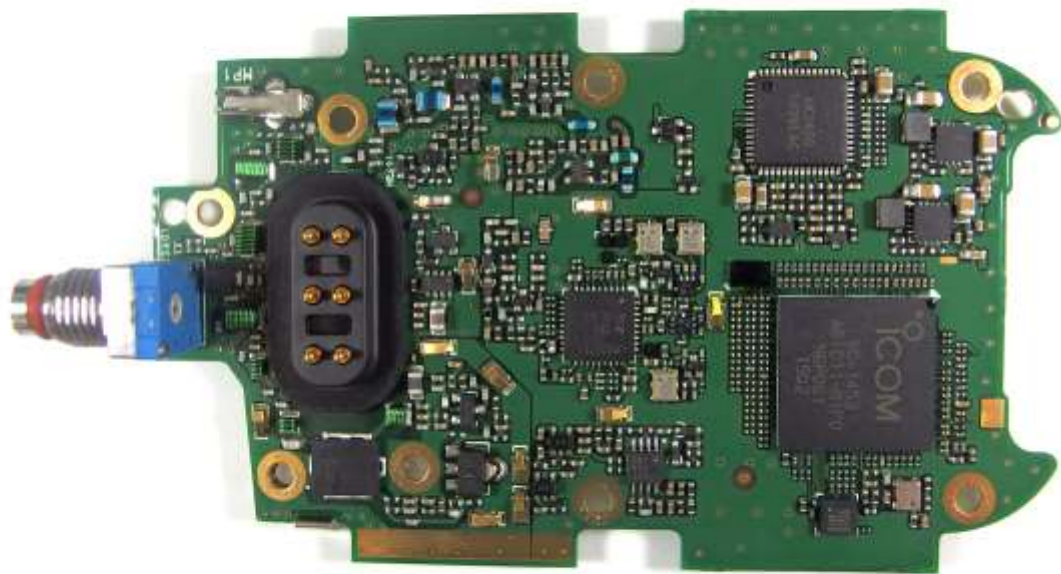

MAIN SIDE A (WITH UT-136)

MAIN SIDE A

MAIN SIDE B

FRONT SIDE A WITH LCD

FRONT SIDE A WITH OUT LCD

FRONT SIDE B

MOTOR SIDE A

MOTOR SIDE B

Bluetooth UT-136 SIDE A

Bluetooth UT-136 SIDE B