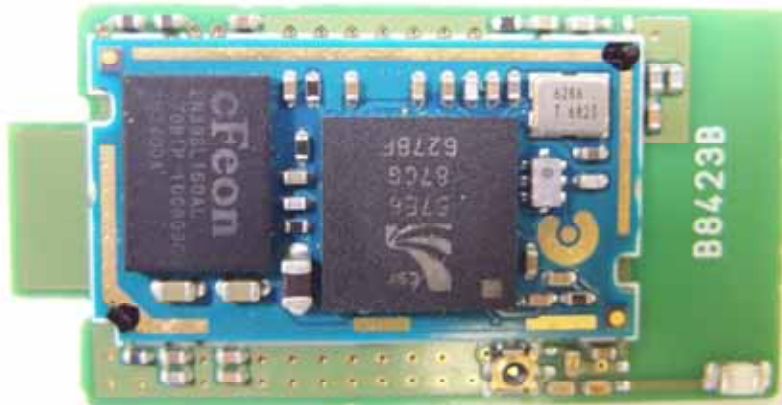

MAIN SIDE A (WITH UT-136)

MAIN SIDE A

MAIN SIDE B

FRONT SIDE A WITH LCD

FRONT SIDE A WITH OUT LCD

FRONT SIDE B

MOTOR SIDE A

MOTOR SIDE B

Bluetooth UT-136 SIDE A

Bluetooth UT-136 SIDE B