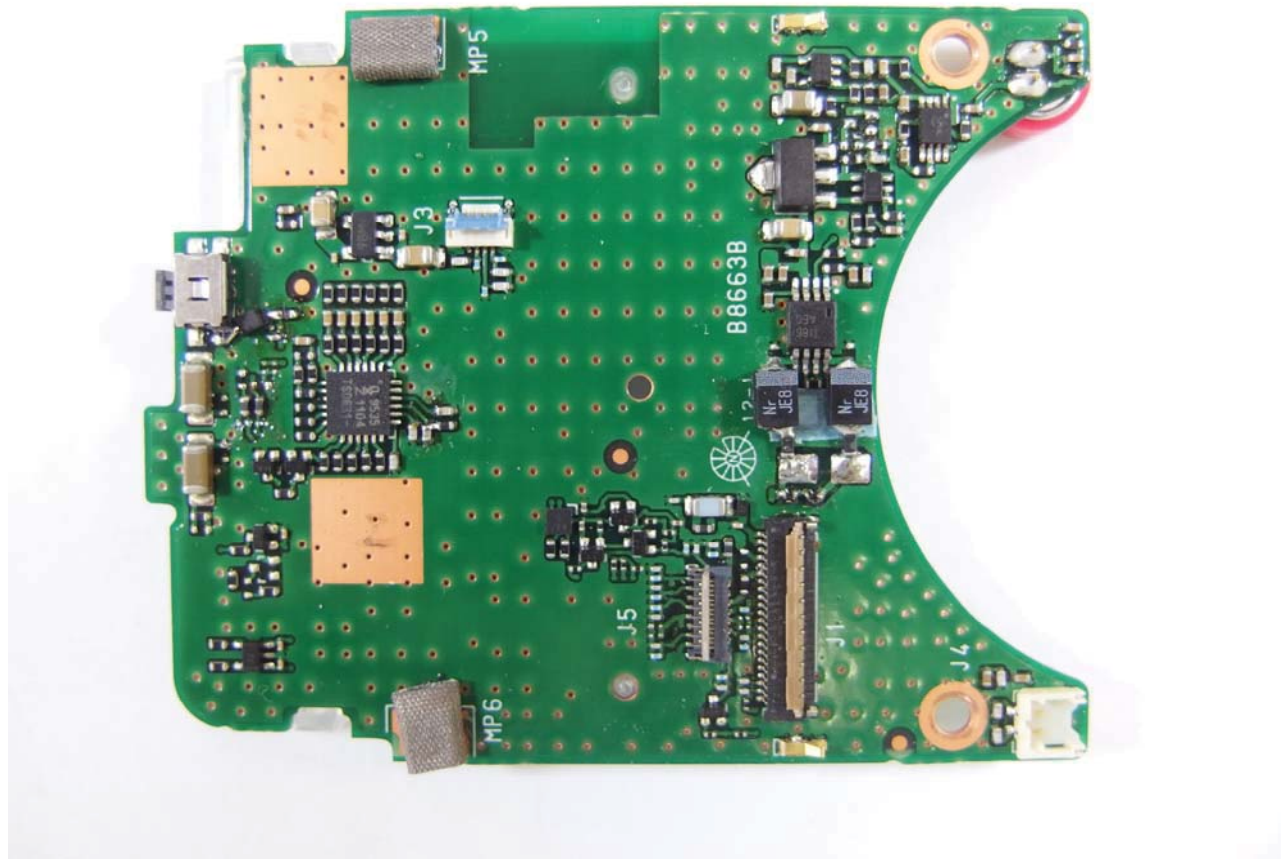

MAIN SIDE A (WITH UT-136)

MAIN SIDE A

MAIN SIDE B

FRONT SIDE A WITH LCD

FRONT SIDE A WITH OUT LCD

FRONT SIDE B

MOTOR SIDE A

MOTOR SIDE B

Bluetooth UT-136 SIDE A

Bluetooth UT-136 SIDE B