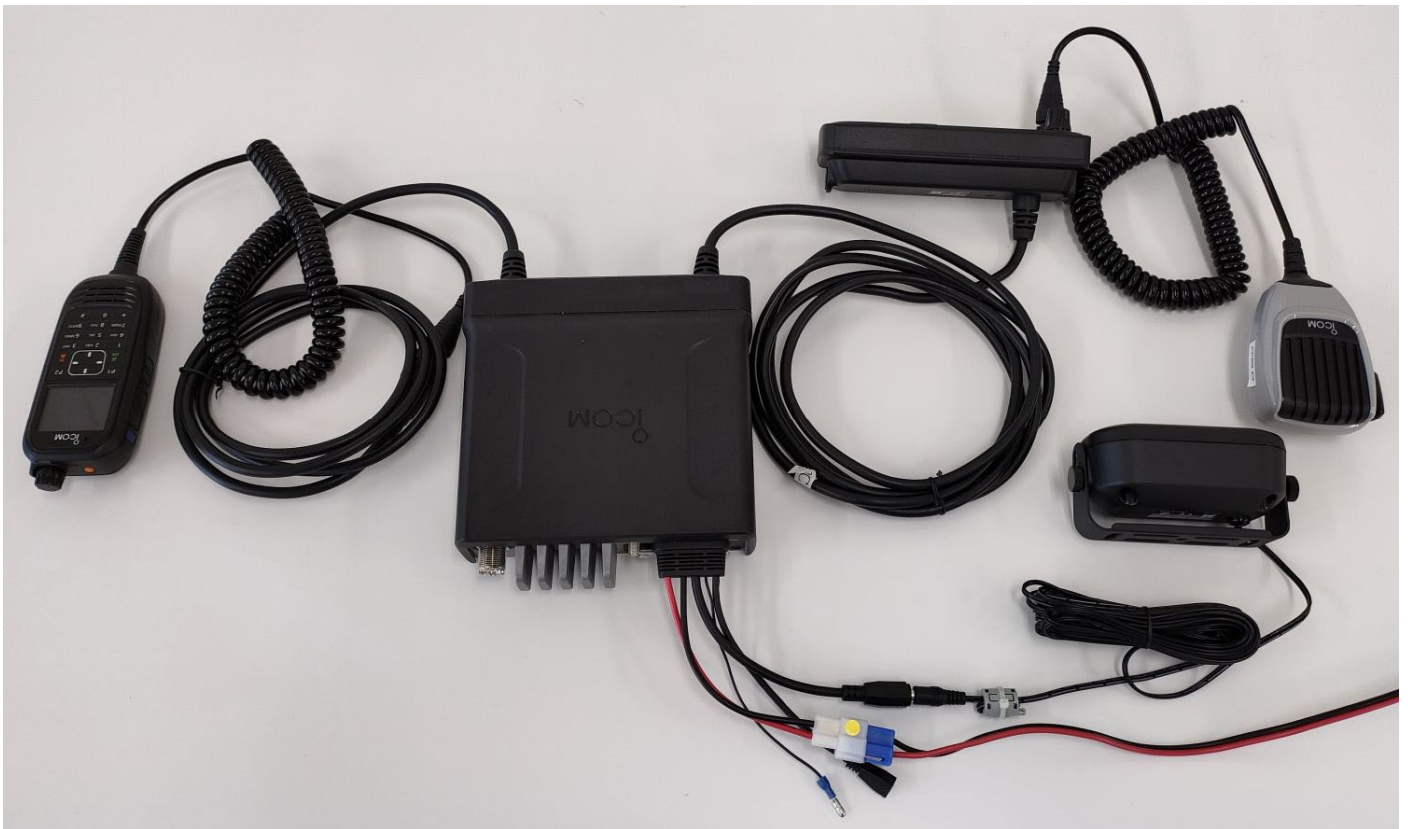

Remote Head Connection (1)

Remote Head Connection (2)

IC-F7510 FRONT SIDE

IC-F7510 Rear SIDE

IC-F7510 TOP SIDE

IC-F7510 BOTTOM SIDE

IC-F7510 LEFT SIDE

IC-F7510 RIGHT SIDE

REMOTE HEAD FRONT SIDE

REMOTE HEAD REAR SIDE

REMOTE HEAD TOP SIDE

REMOTE HEAD BOTTOM SIDE

REMOTE HEAD LEFT SIDE

REMOTE HEAD RIGHT SIDE