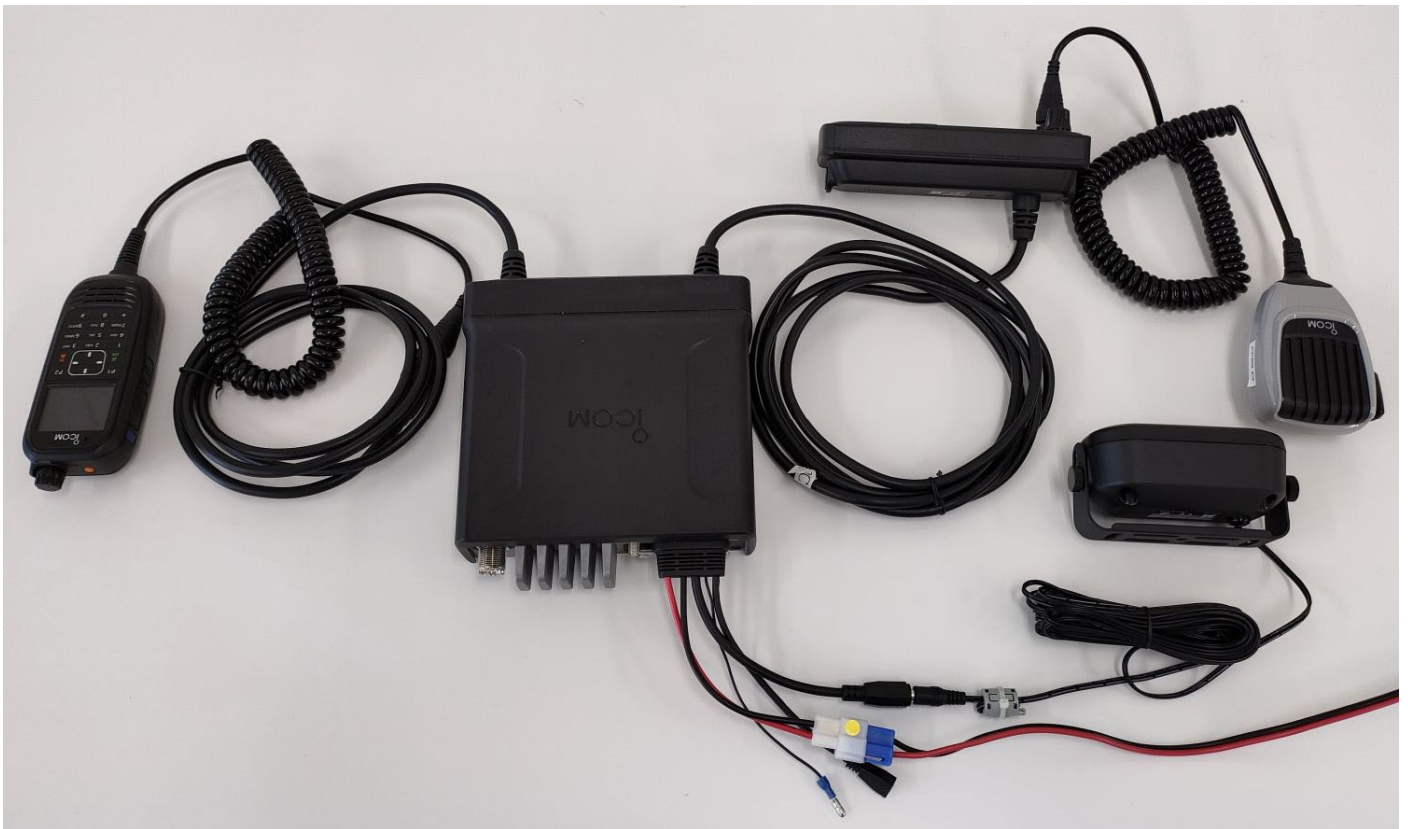

Remote Head Connection (1)

Remote Head Connection (2)

IC-F7520 FRONT SIDE

IC-F7520 Rear SIDE

IC-F7520 TOP SIDE

IC-F7520 BOTTOM SIDE

IC-F7520 LEFT SIDE

IC-F7520 RIGHT SIDE

REMOTE HEAD FRONT SIDE

REMOTE HEAD REAR SIDE

REMOTE HEAD TOP SIDE

REMOTE HEAD BOTTOM SIDE

REMOTE HEAD LEFT SIDE

REMOTE HEAD RIGHT SIDE