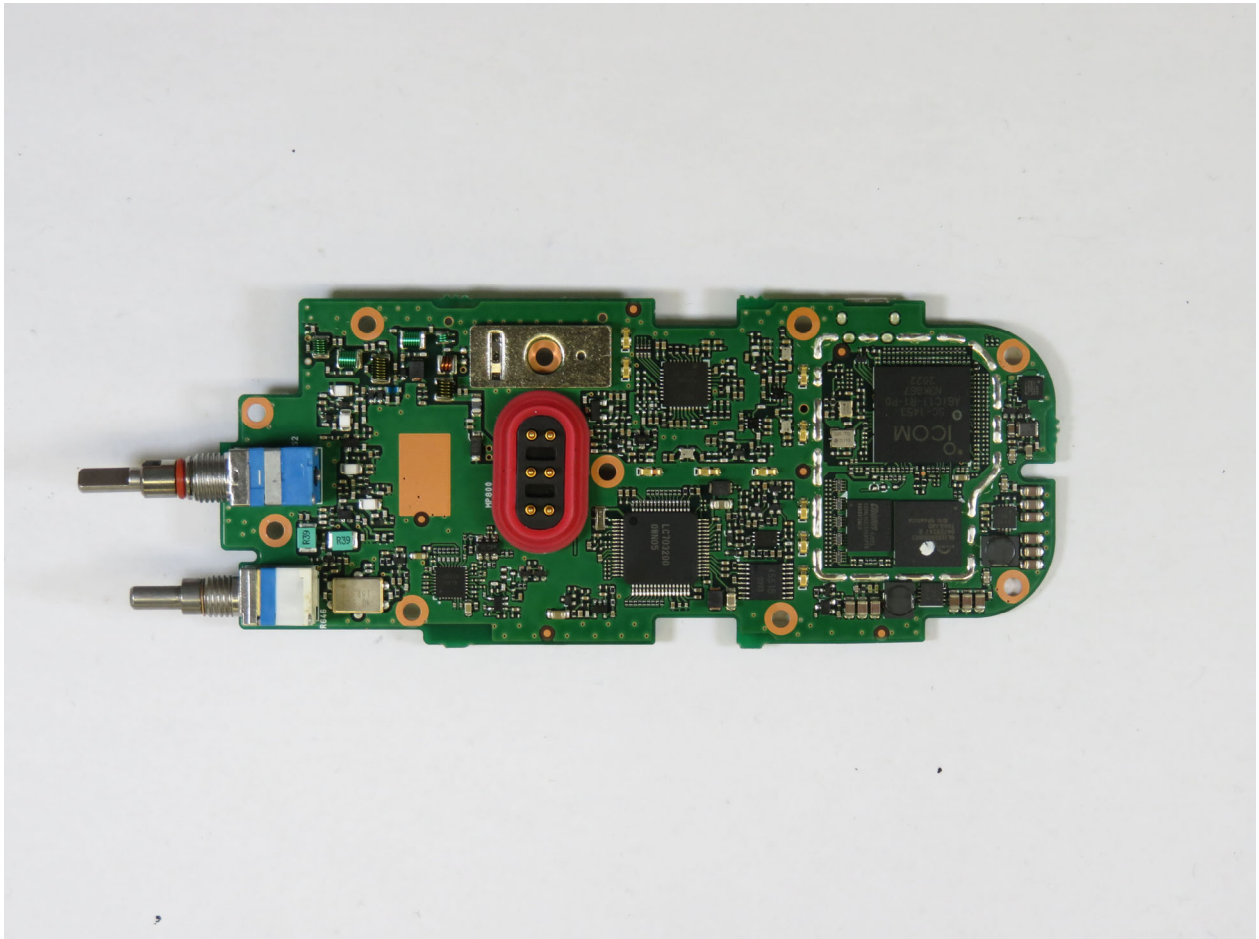

IC-F7010S/T MAIN SIDE A

IC-F7010S/T MAIN SIDE B

IC-F7010S/T FRONT SIDE A with LCD

IC-F7010S/T FRONT SIDE B with LCD

IC-F7010S/T FRONT SIDE A

IC-F7010S/T FRONT SIDE B

ANT SIDE A

ANT SIDE B

Bluetooth Unit (UT-136) SIDE A

Bluetooth Unit(UT-136) SIDE B