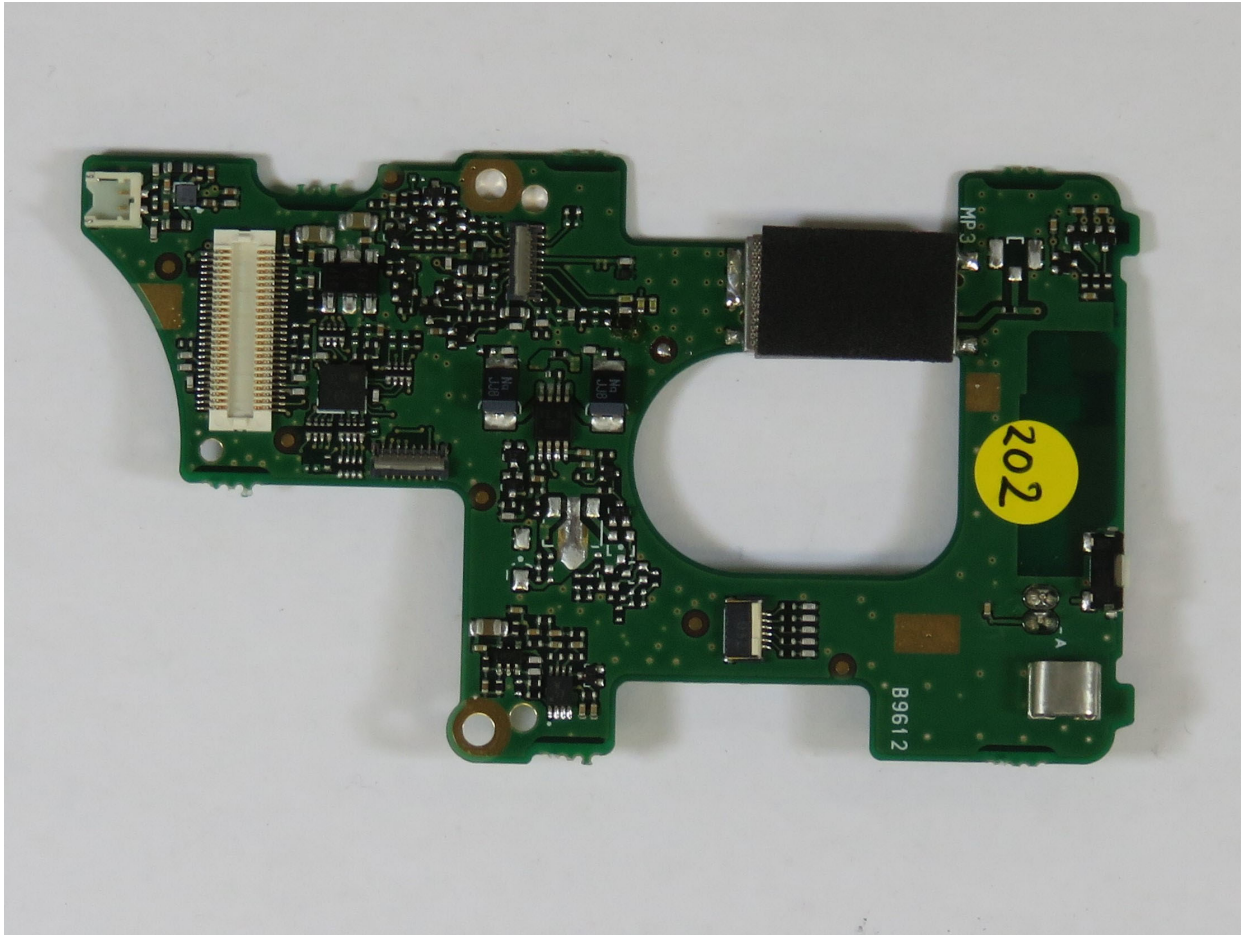

IC-F7010S/T MAIN SIDE A

IC-F7010S/T MAIN SIDE B

IC-F7010S/T FRONT SIDE A with LCD

IC-F7010S/T FRONT SIDE B with LCD

IC-F7010S/T FRONT SIDE A

IC-F7010S/T FRONT SIDE B

ANT SIDE A

ANT SIDE B

Bluetooth Unit (UT-136) SIDE A

Bluetooth Unit(UT-136) SIDE B