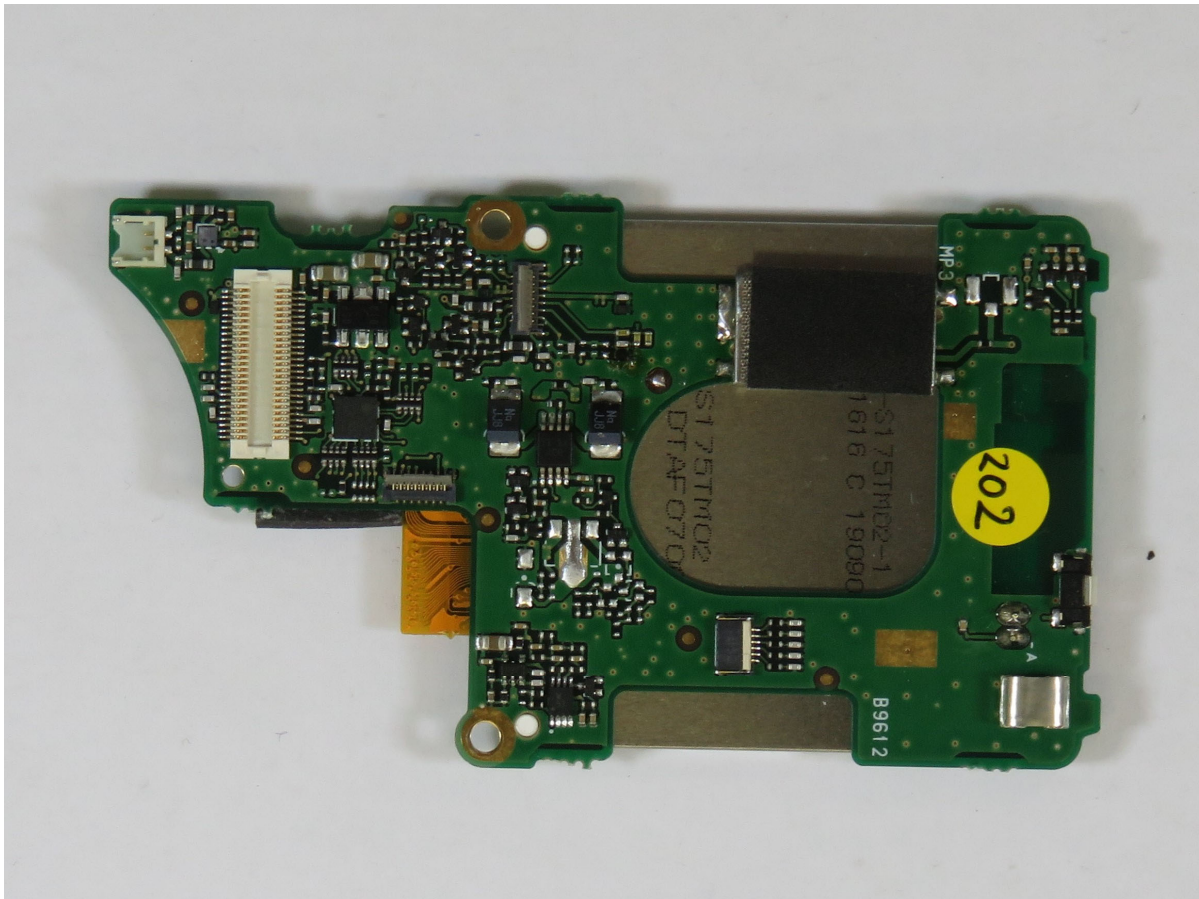

IC-F7010S/T MAIN SIDE A

IC-F7010S/T MAIN SIDE B

IC-F7010S/T FRONT SIDE A with LCD

IC-F7010S/T FRONT SIDE B with LCD

IC-F7010S/T FRONT SIDE A

IC-F7010S/T FRONT SIDE B

ANT SIDE A

ANT SIDE B

Bluetooth Unit (UT-136) SIDE A

Bluetooth Unit(UT-136) SIDE B