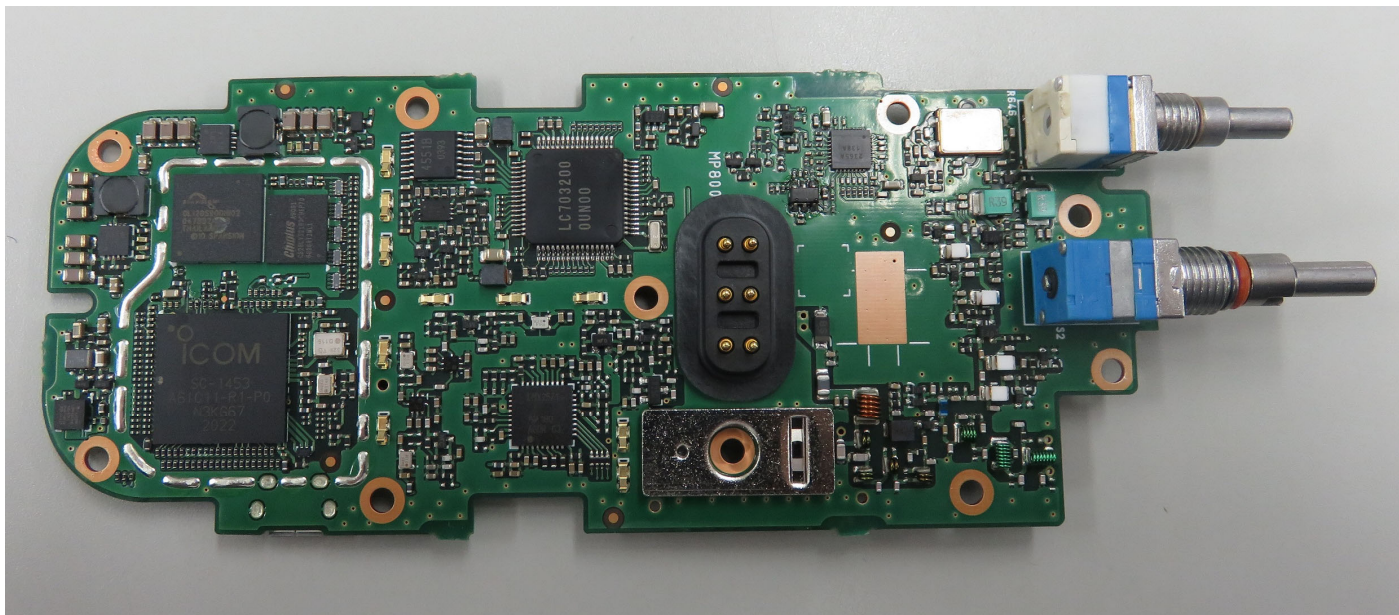

IC-F7020S SERIAL

IC-F7020S/T MAIN SIDE A

IC-F7020S/T MAIN SIDE B

IC-F7020S/T FRONT SIDE A with LCD

IC-F7020S/T FRONT SIDE B with LCD

IC-F7020S/T FRONT SIDE A

IC-F7020S/T FRONT SIDE B

ANT SIDE A

ANT SIDE B

Bluetooth Unit (UT-136) SIDE A

Bluetooth Unit(UT-136) SIDE B

AES/DES UNIT(UT-125FIPS) SIDE A

AES/DES UNIT (UT-125FIPS) SIDE B