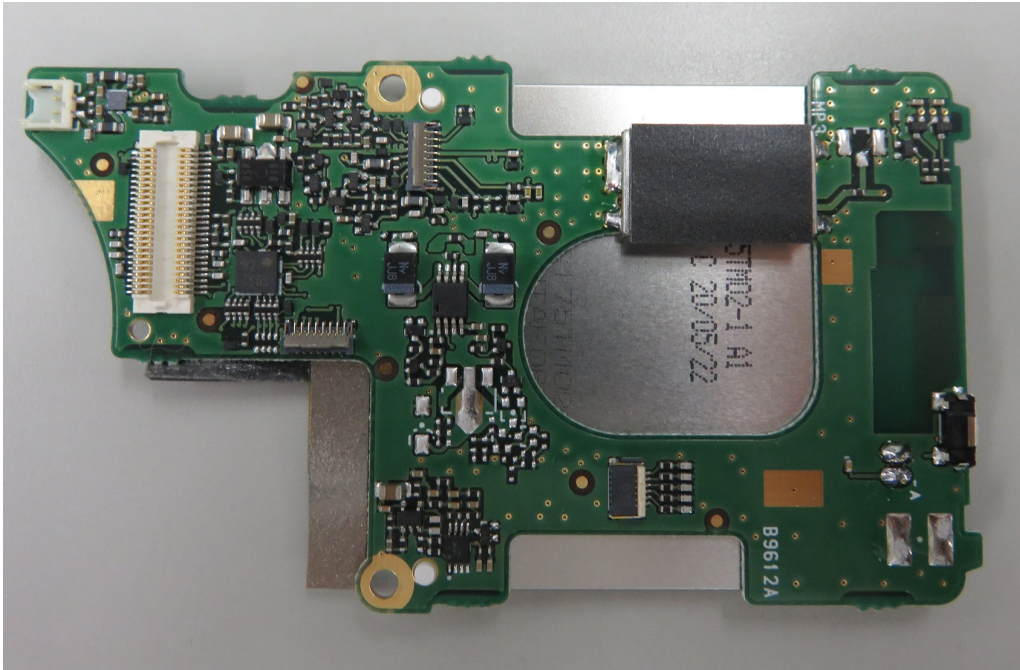

IC-F7020S SERIAL

IC-F7020S/T MAIN SIDE A

IC-F7020S/T MAIN SIDE B

IC-F7020S/T FRONT SIDE A with LCD

IC-F7020S/T FRONT SIDE B with LCD

IC-F7020S/T FRONT SIDE A

IC-F7020S/T FRONT SIDE B

ANT SIDE A

ANT SIDE B

Bluetooth Unit (UT-136) SIDE A

Bluetooth Unit(UT-136) SIDE B

AES/DES UNIT(UT-125FIPS) SIDE A

AES/DES UNIT (UT-125FIPS) SIDE B