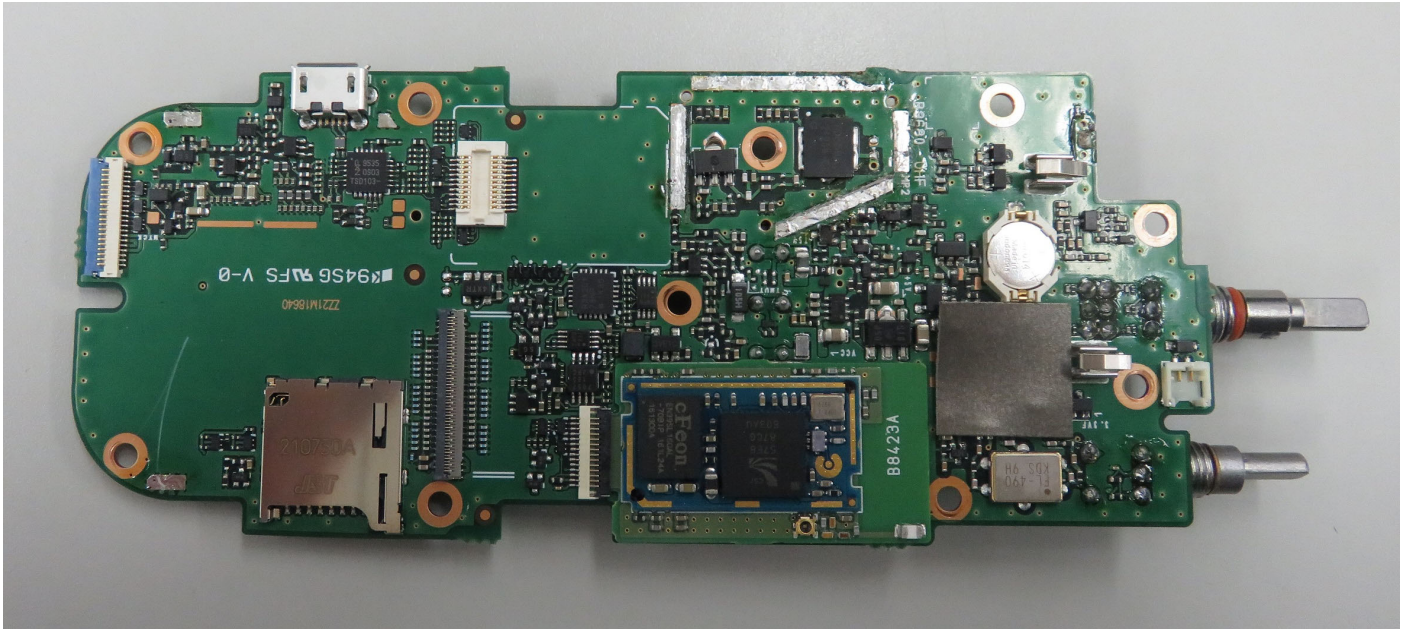

IC-F7020S SERIAL

IC-F7020S/T MAIN SIDE A

IC-F7020S/T MAIN SIDE B

IC-F7020S/T FRONT SIDE A with LCD

IC-F7020S/T FRONT SIDE B with LCD

IC-F7020S/T FRONT SIDE A

IC-F7020S/T FRONT SIDE B

ANT SIDE A

ANT SIDE B

Bluetooth Unit (UT-136) SIDE A

Bluetooth Unit(UT-136) SIDE B

AES/DES UNIT(UT-125FIPS) SIDE A

AES/DES UNIT (UT-125FIPS) SIDE B