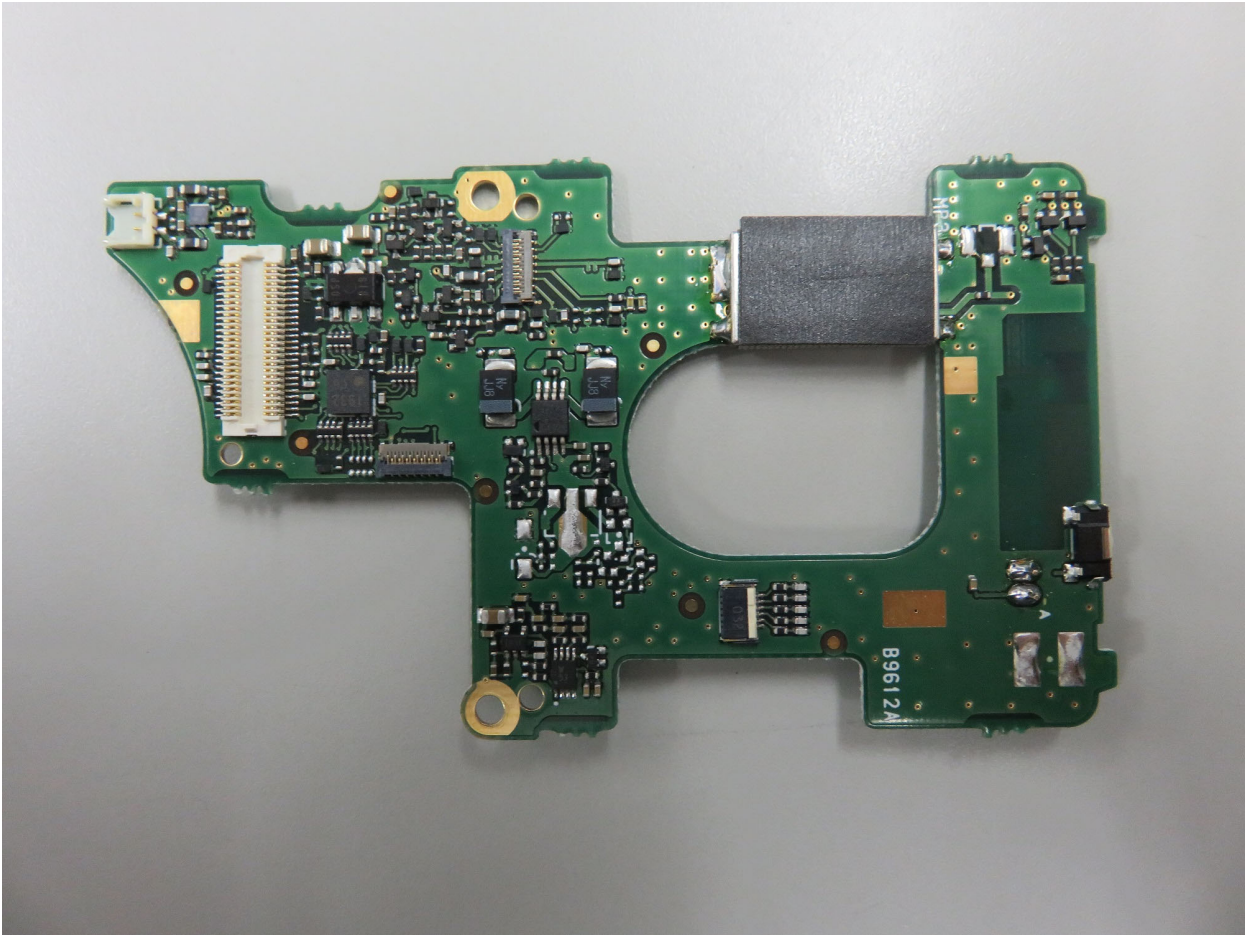

IC-F7020S SERIAL

IC-F7020S/T MAIN SIDE A

IC-F7020S/T MAIN SIDE B

IC-F7020S/T FRONT SIDE A with LCD

IC-F7020S/T FRONT SIDE B with LCD

IC-F7020S/T FRONT SIDE A

IC-F7020S/T FRONT SIDE B

ANT SIDE A

ANT SIDE B

Bluetooth Unit (UT-136) SIDE A

Bluetooth Unit(UT-136) SIDE B

AES/DES UNIT(UT-125FIPS) SIDE A

AES/DES UNIT (UT-125FIPS) SIDE B