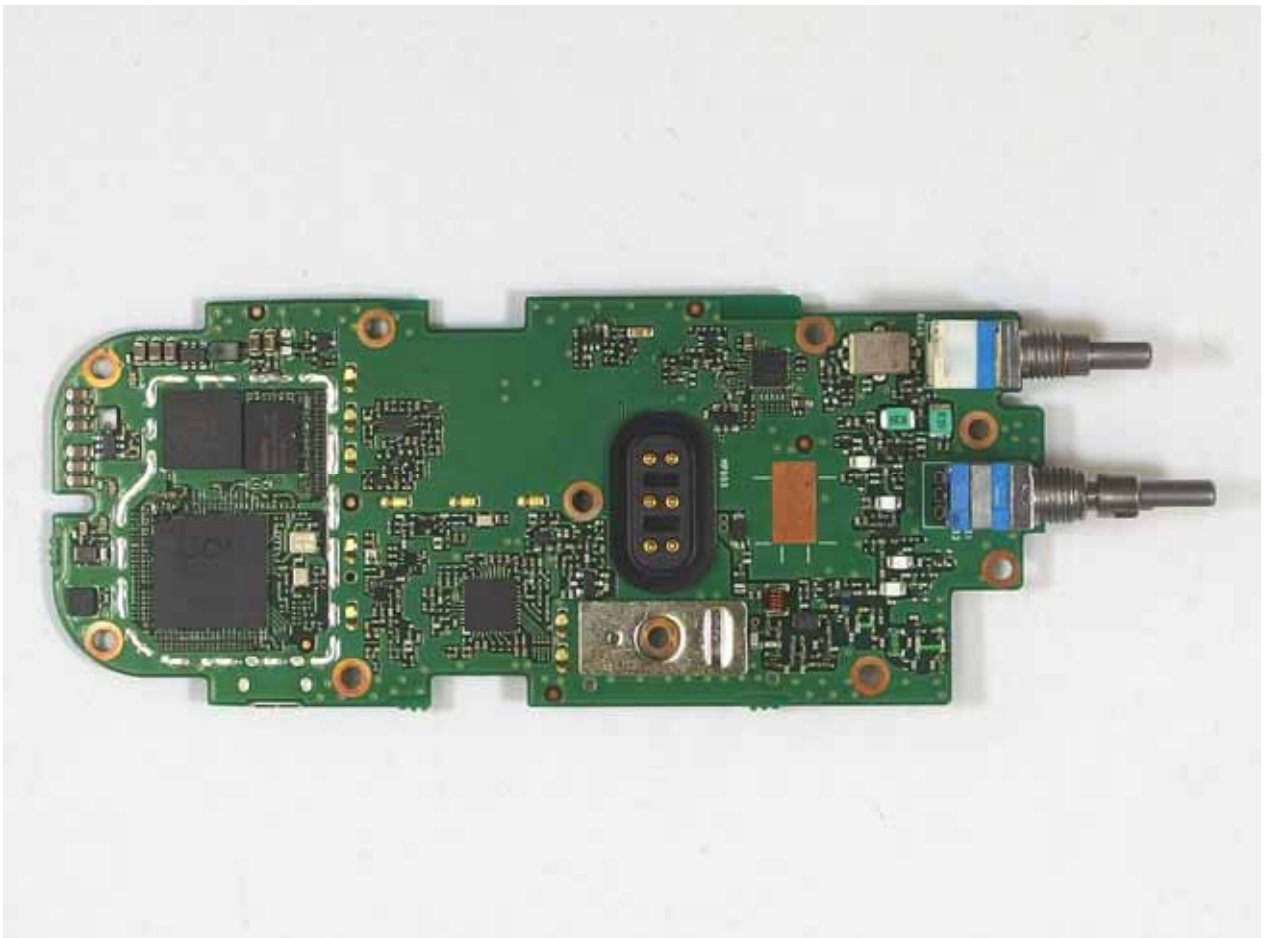

IC-F4400DT/DS MAIN SIDE A

IC-F4400DT/DS MAIN SIDE B

IC-F4400DT/DS FRONT SIDE A

IC-F4400DT/DS FRONT SIDE B

IC-F4400D FRONT SIDE A

IC-F4400D FRONT SIDE B

ANT SIDE A

ANT SIDE B

Bluetooth Unit(UT-136) SIDE A

Bluetooth Unit(UT-136) SIDE B

AES/DES UNIT(UT-134) SIDE A

AES/DES UNIT(UT-134) SIDE B