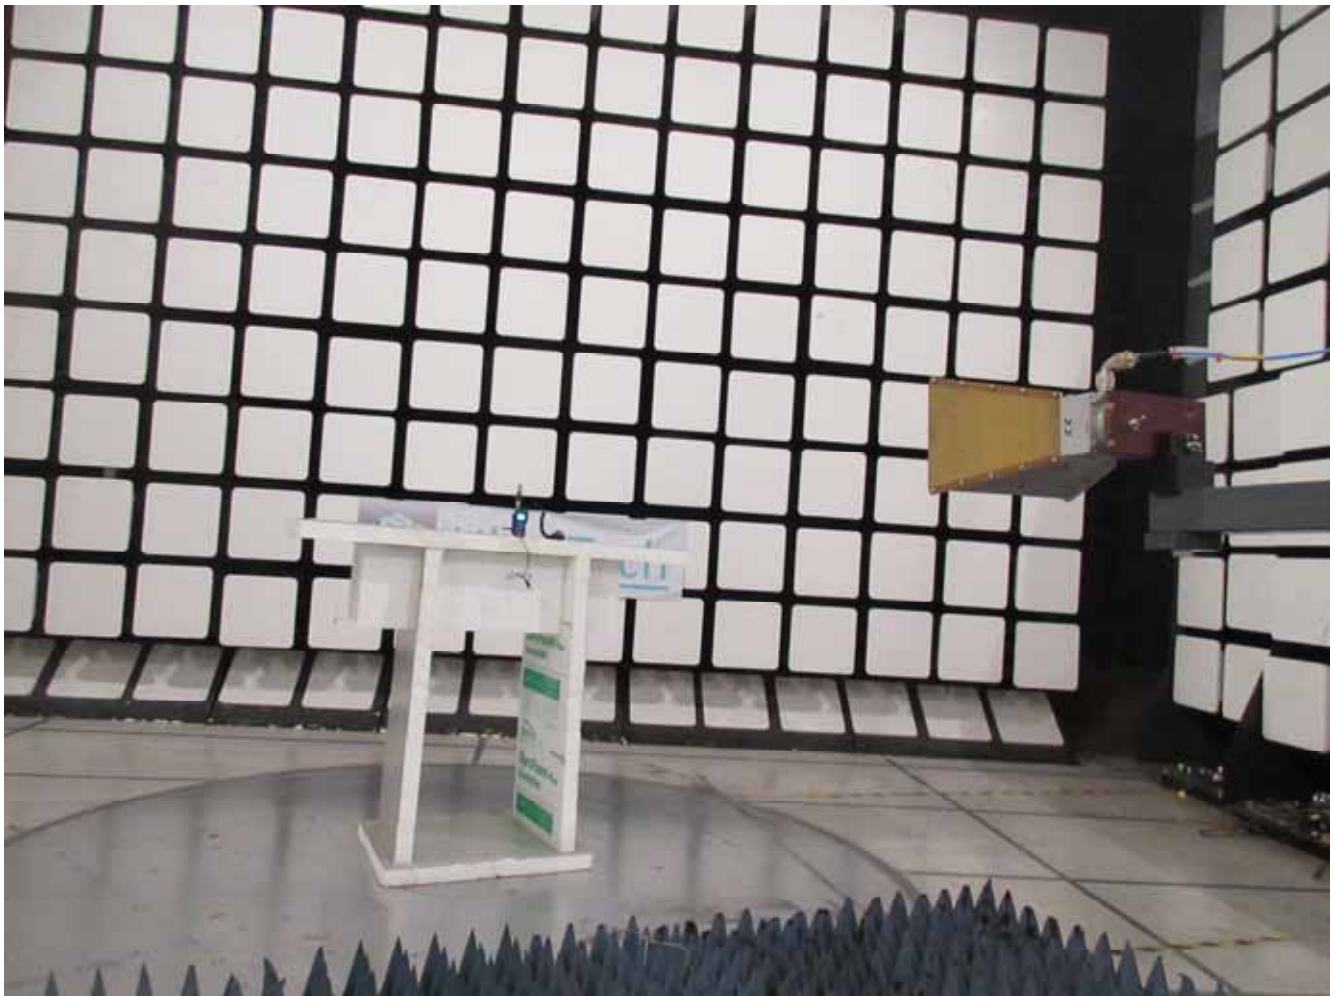

ANNEX 1 - TEST SETUP PHOTOGRAPHS

Tx Radiated Emission Test Setup

ANNEX 1 - TEST SETUP PHOTOGRAPHS

ICOM Incorporated
UHF Transceiver
FCC ID: AFJ376701, IC: 202D-376701

ANNEX 1 - TEST SETUP PHOTOGRAPHS

**ICOM Incorporated
UHF Transceiver
FCC ID: AFJ376701, IC: 202D-376701**

ANNEX 1 - TEST SETUP PHOTOGRAPHS

ICOM Incorporated
UHF Transceiver
FCC ID: AFJ376701, IC: 202D-376701