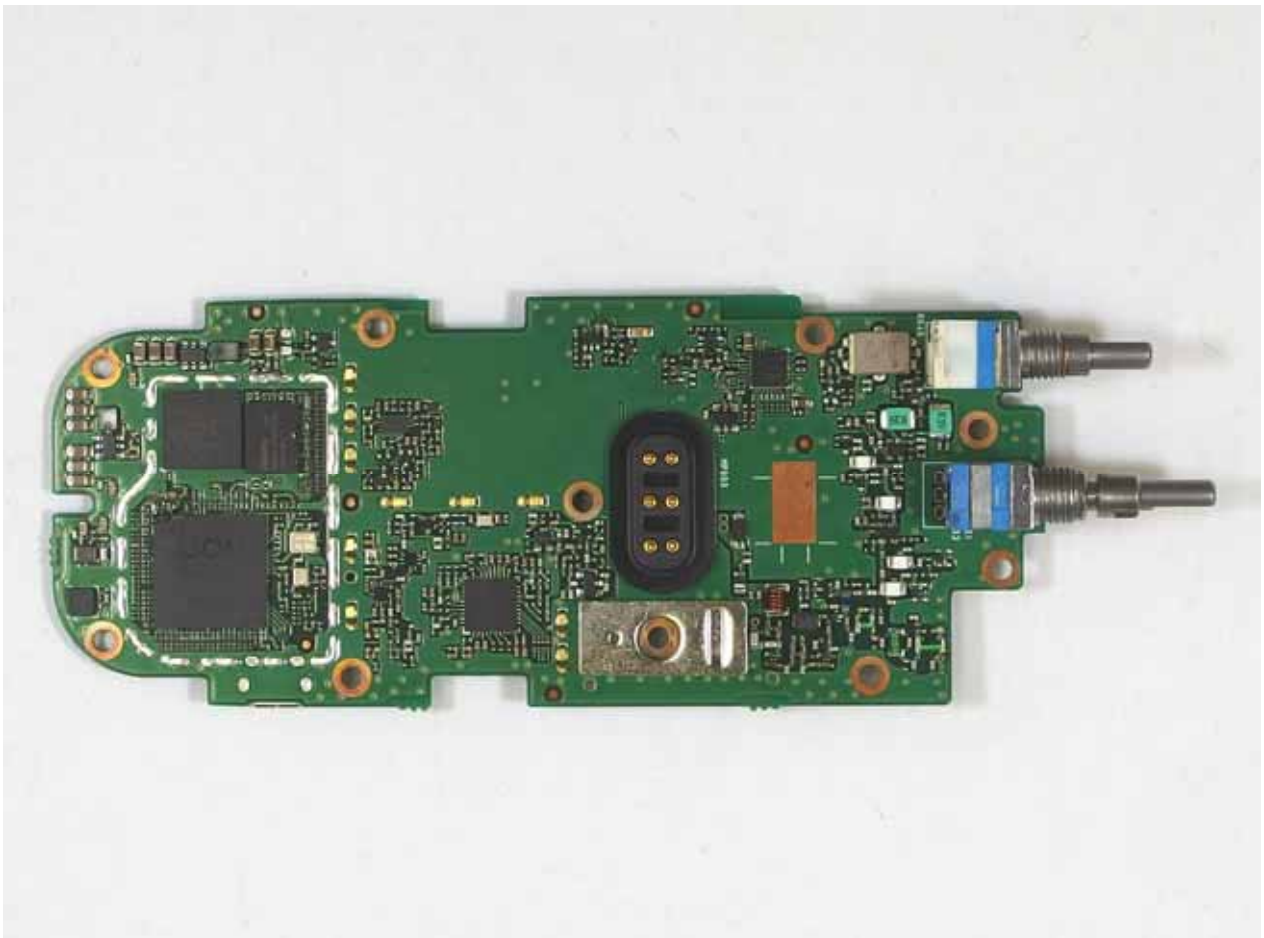

IC-F4400DT/DS MAIN SIDE A

IC-F4400DT/DS MAIN SIDE B

IC-F4400D MAIN SIDE A

IC-F4400D MAIN SIDE B

IC-F4400DT/DS FRONT SIDE A

IC-F4400DT/DS FRONT SIDE B

IC-F4400D FRONT SIDE A

IC-F4400D FRONT SIDE B

ANT SIDE A

ANT SIDE B

Bluetooth Unit(UT-136) SIDE A

Bluetooth Unit(UT-136) SIDE B

AES/DES UNIT(UT-134) SIDE A

AES/DES UNIT(UT-134) SIDE B