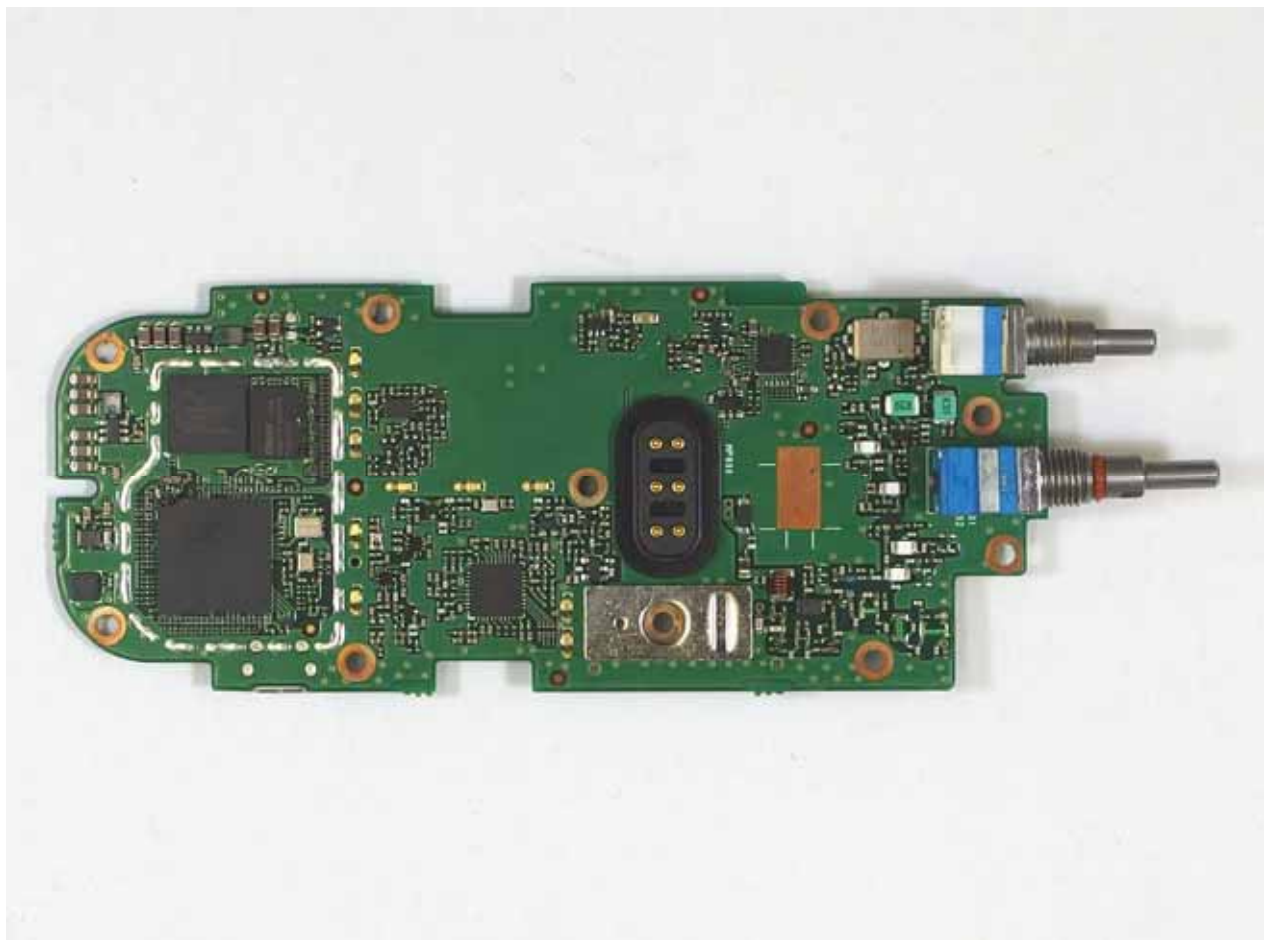

IC-F4400DT/DS MAIN SIDE A

IC-F4400DT/DS MAIN SIDE B

IC-F4400D MAIN SIDE A

IC-F4400D MAIN SIDE B

IC-F4400DT/DS FRONT SIDE A

IC-F4400DT/DS FRONT SIDE B

IC-F4400D FRONT SIDE A

IC-F4400D FRONT SIDE B

ANT SIDE A

ANT SIDE B

Bluetooth Unit(UT-136) SIDE A

Bluetooth Unit(UT-136) SIDE B

AES/DES UNIT(UT-134) SIDE A

AES/DES UNIT(UT-134) SIDE B