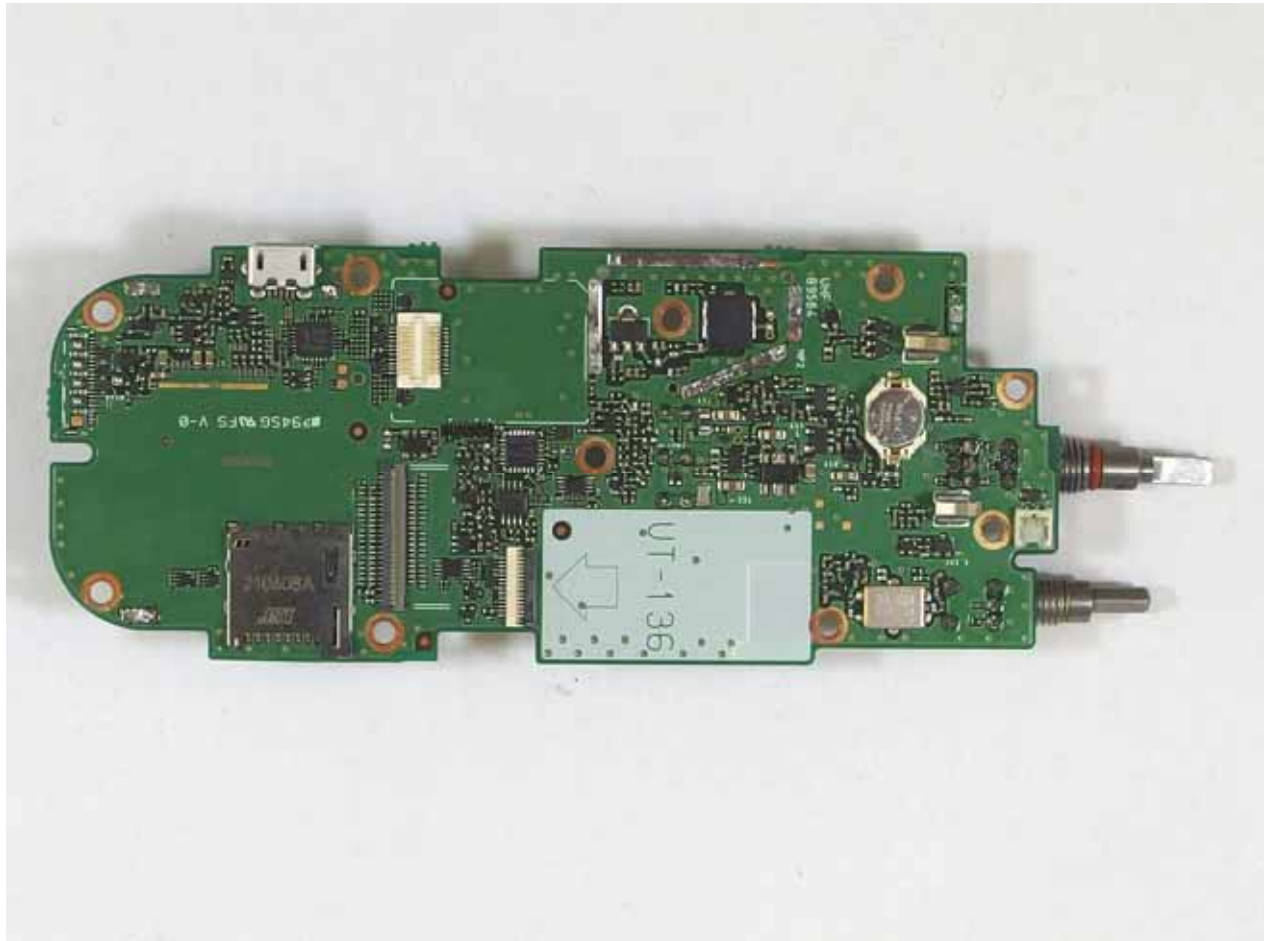

IC-F4400DT/DS MAIN SIDE A

IC-F4400DT/DS MAIN SIDE B

IC-F4400D MAIN SIDE A

IC-F4400D MAIN SIDE B

IC-F4400DT/DS FRONT SIDE A

IC-F4400DT/DS FRONT SIDE B

IC-F4400D FRONT SIDE A

IC-F4400D FRONT SIDE B

ANT SIDE A

ANT SIDE B

Bluetooth Unit(UT-136) SIDE A

Bluetooth Unit(UT-136) SIDE B

AES/DES UNIT(UT-134) SIDE A

AES/DES UNIT(UT-134) SIDE B