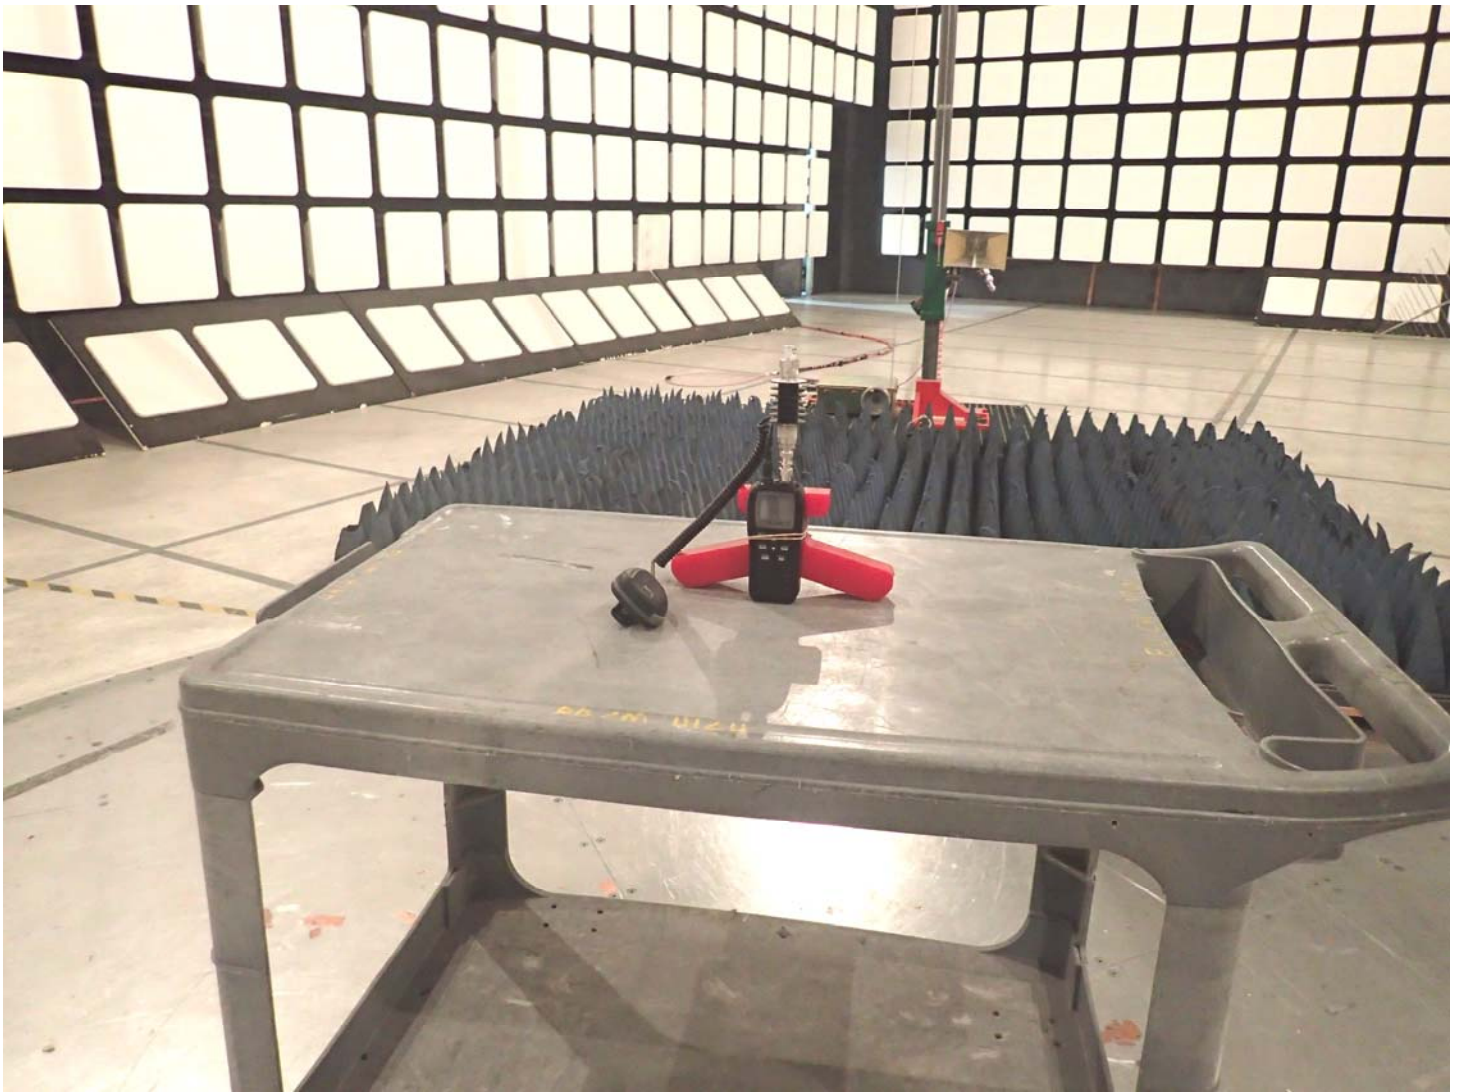

ANNEX 1 - TEST SETUP PHOTOGRAPHS

Radiated Emission at 3m (Orthogonal Position 1)

ICOM Incorporated
VHF Marine Transceiver, M/N: IC-M25
FCC ID: AFJ372300, IC:202D-372300

ANNEX 1 - TEST SETUP PHOTOGRAPHS

Radiated Emission at 3m (Orthogonal Position 2)

ICOM Incorporated
VHF Marine Transceiver, M/N: IC-M25
FCC ID: AFJ372300, IC:202D-372300

ANNEX 1 - TEST SETUP PHOTOGRAPHS

Radiated Emission at 3m (Orthogonal Position 3)

ICOM Incorporated
VHF Marine Transceiver, M/N: IC-M25
FCC ID: AFJ372300, IC:202D-372300

ANNEX 1 - TEST SETUP PHOTOGRAPHS

Radiated Emission at 3m (Orthogonal Position 3)

ICOM Incorporated
VHF Marine Transceiver, M/N: IC-M25
FCC ID: AFJ372300, IC:202D-372300