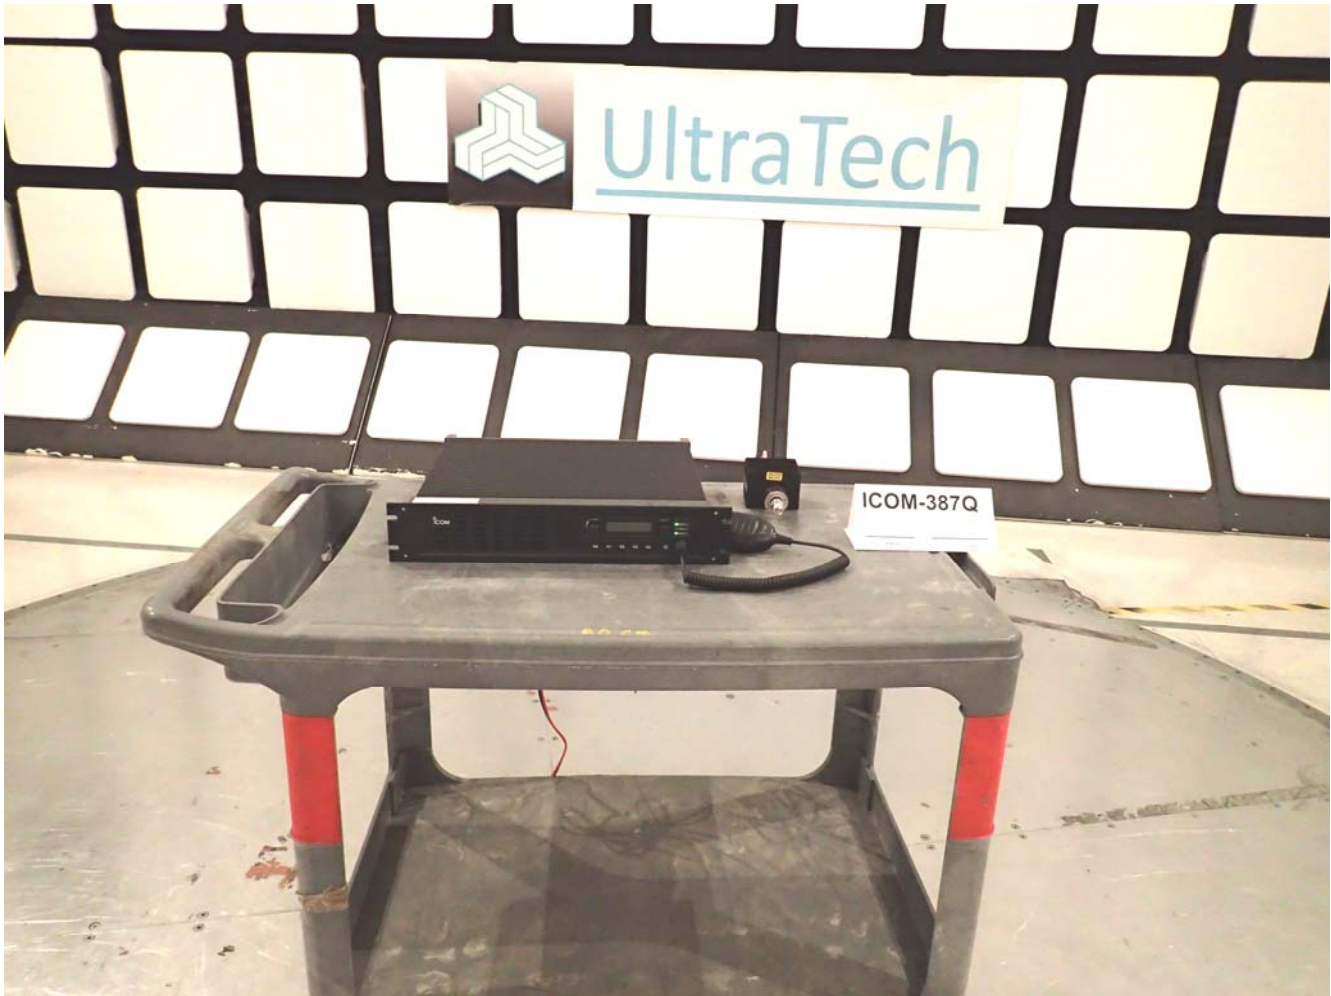

ANNEX 1 - TEST SETUP PHOTOGRAPHS

Plot #1: Tx Radiated Emission Test Setup

ICOM Incorporated
UHF FM Repeater, M/N: IC-FR6200H
FCC ID: AFJ370601, IC: 202D-370601

ANNEX 1 - TEST SETUP PHOTOGRAPHS

Plot #2: Tx Radiated Emission Test Setup

ICOM Incorporated
UHF FM Repeater, M/N: IC-FR6200H
FCC ID: AFJ370601, IC: 202D-370601

ANNEX 1 - TEST SETUP PHOTOGRAPHS

Plot #3: Tx Radiated Emission Test Setup

ICOM Incorporated
UHF FM Repeater, M/N: IC-FR6200H
FCC ID: AFJ370601, IC: 202D-370601