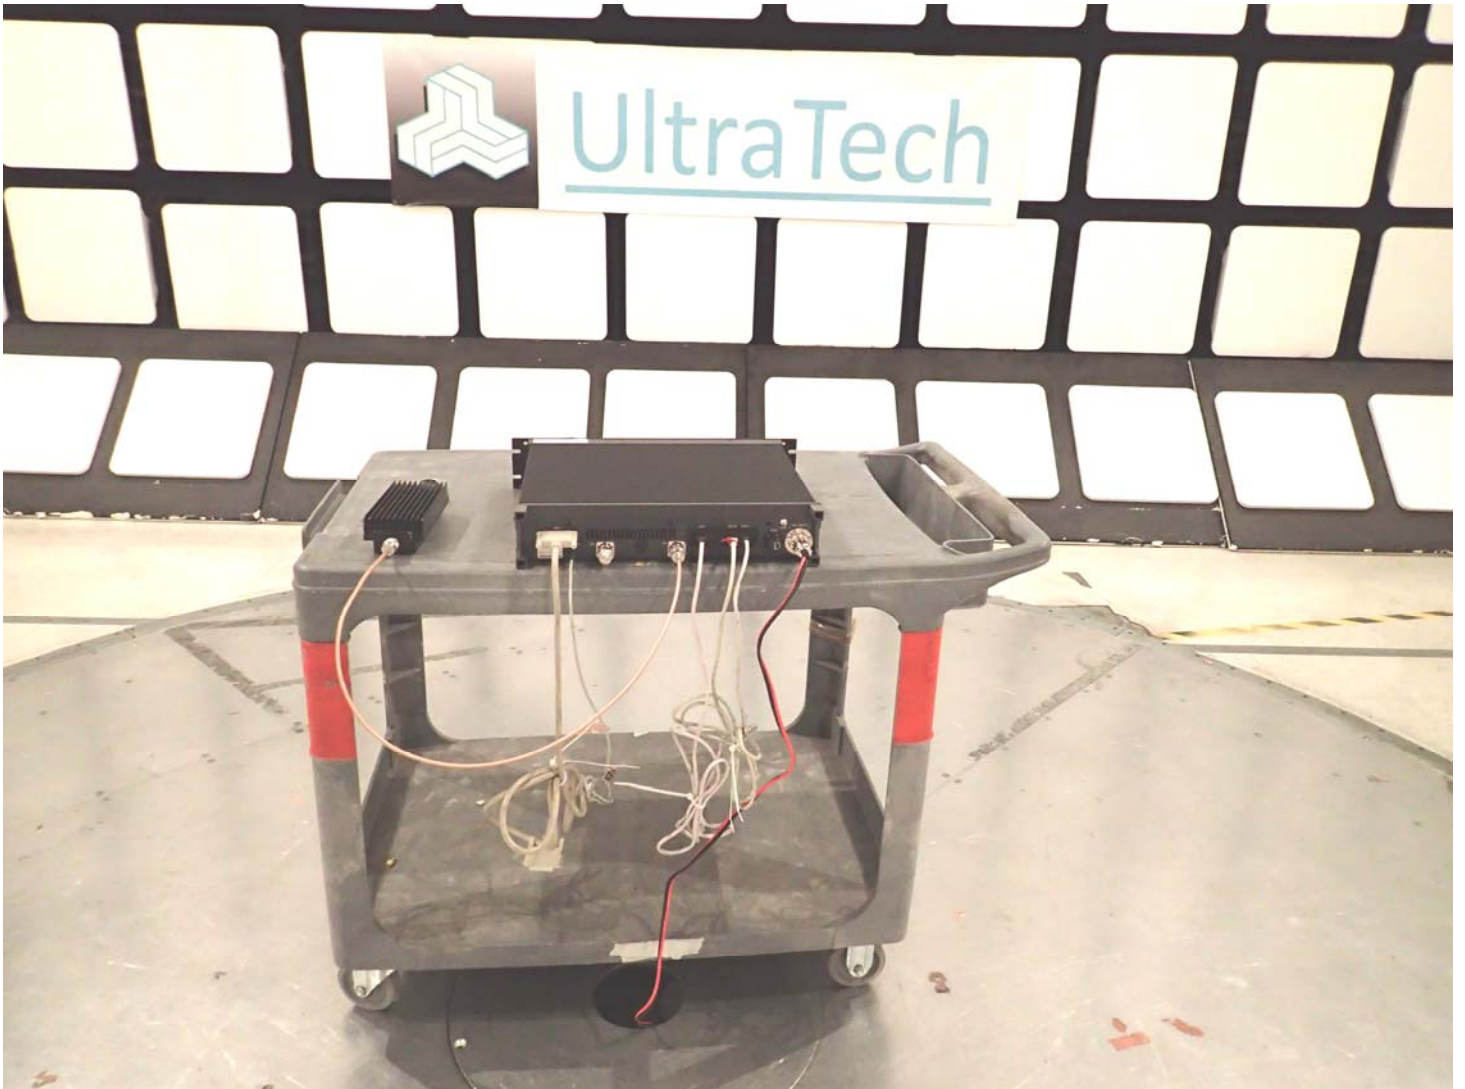

## ANNEX 1 - TEST SETUP PHOTOGRAPHS

Plot #1: Tx Radiated Emission Test Setup

ICOM Incorporated  
VHF FM Repeater, M/N: IC-FR5200H  
FCC ID: AFJ370500

## ANNEX 1 - TEST SETUP PHOTOGRAPHS

Plot #2: Tx Radiated Emission Test Setup

ICOM Incorporated  
VHF FM Repeater, M/N: IC-FR5200H  
FCC ID: AFJ370500

## ANNEX 1 - TEST SETUP PHOTOGRAPHS

Plot #3: Tx Radiated Emission Test Setup

ICOM Incorporated  
VHF FM Repeater, M/N: IC-FR5200H  
FCC ID: AFJ370500