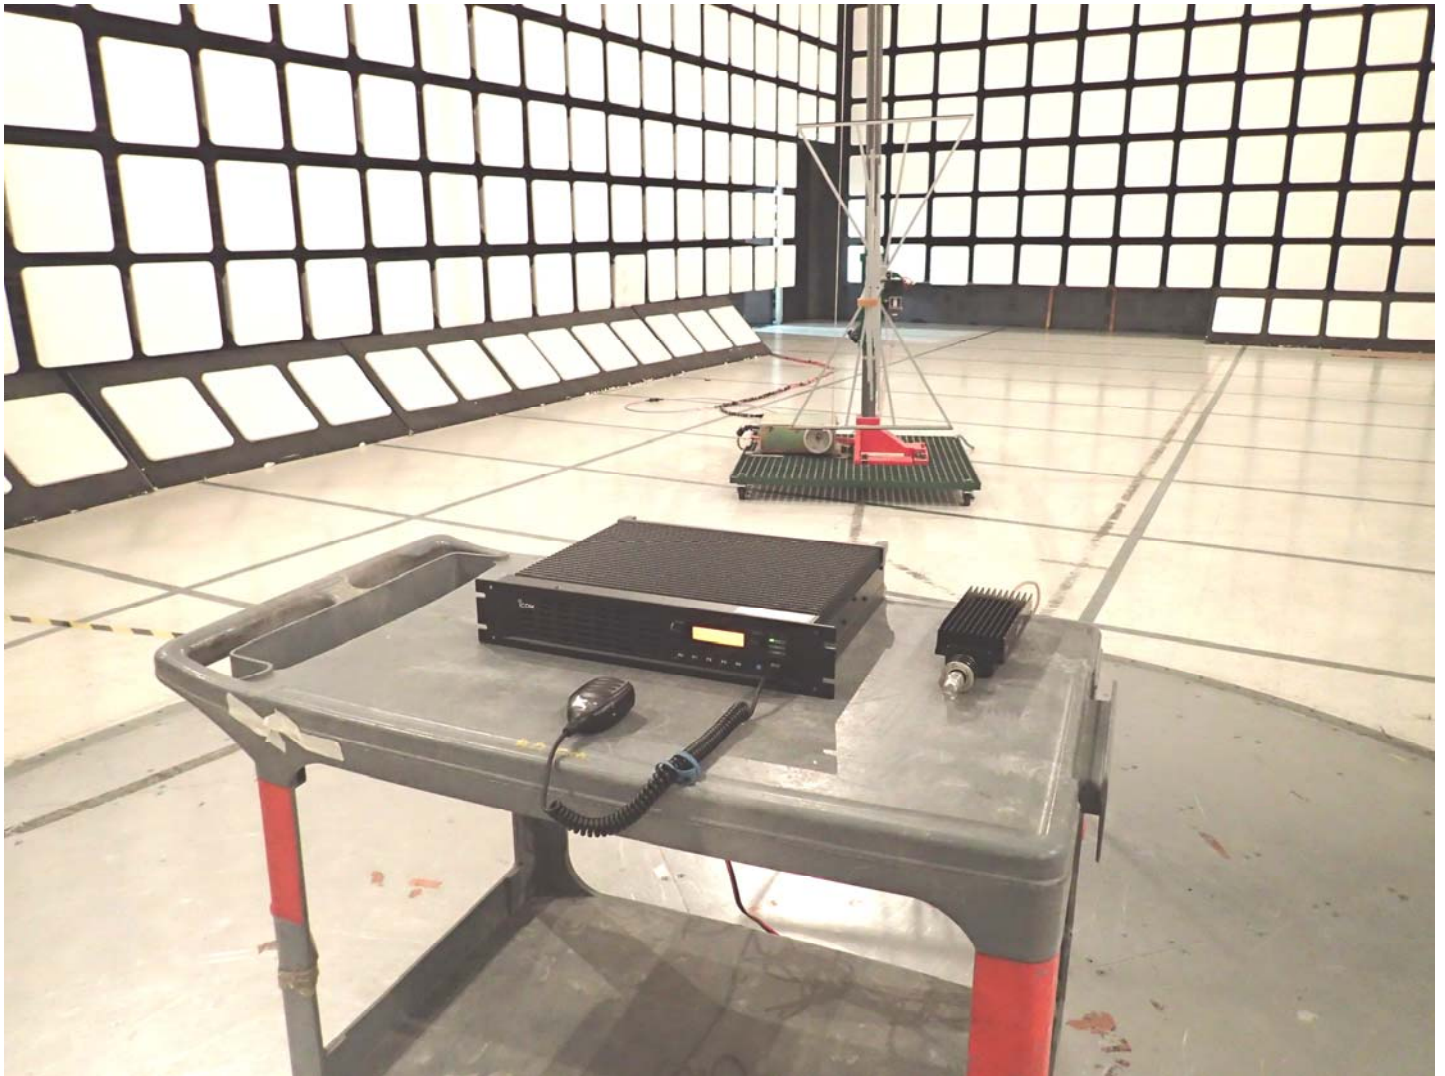

## ANNEX 1 - TEST SETUP PHOTOGRAPHS

Plot #1: Tx Radiated Emission Test Setup

ICOM Incorporated  
VHF FM Repeater, M/N: IC-FR5200H  
FCC ID: AFJ370500

## ANNEX 1 - TEST SETUP PHOTOGRAPHS

Plot #2: Tx Radiated Emission Test Setup

ICOM Incorporated  
VHF FM Repeater, M/N: IC-FR5200H  
FCC ID: AFJ370500

## ANNEX 1 - TEST SETUP PHOTOGRAPHS

Plot #3: Tx Radiated Emission Test Setup

ICOM Incorporated  
VHF FM Repeater, M/N: IC-FR5200H  
FCC ID: AFJ370500