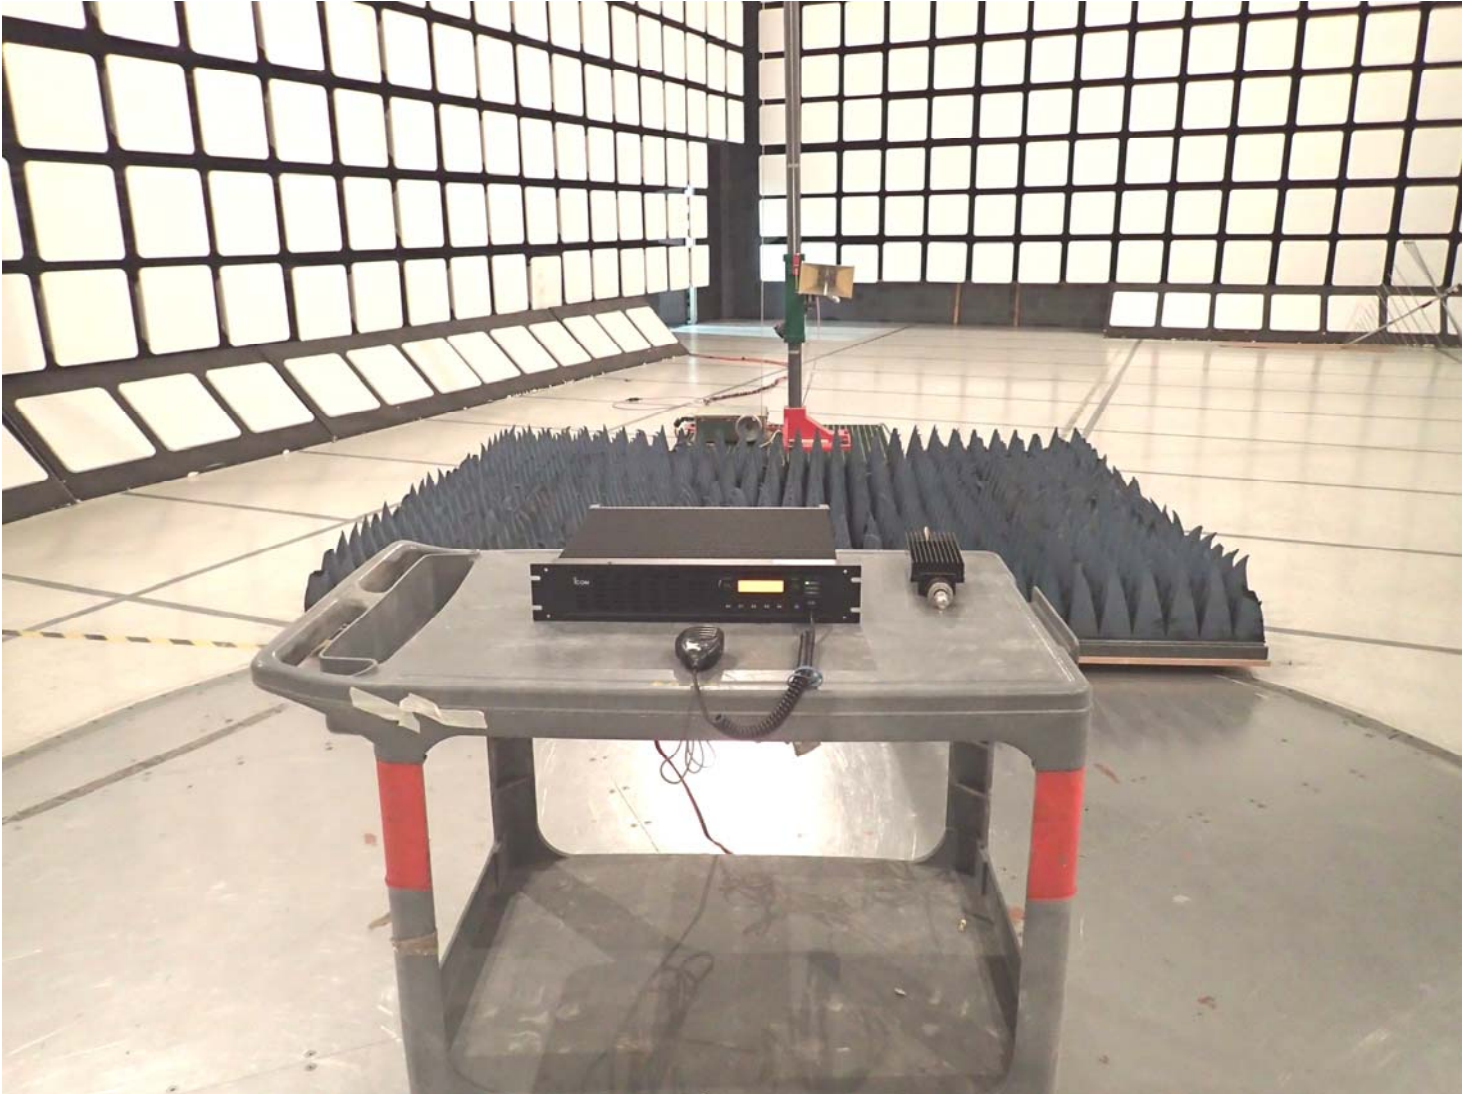

## ANNEX 1 - TEST SETUP PHOTOGRAPHS

Plot #1: Tx Radiated Emission Test Setup

ICOM Incorporated  
VHF FM Repeater, M/N: IC-FR5200H  
FCC ID: AFJ370500

## ANNEX 1 - TEST SETUP PHOTOGRAPHS

Plot #2: Tx Radiated Emission Test Setup

ICOM Incorporated  
VHF FM Repeater, M/N: IC-FR5200H  
FCC ID: AFJ370500

## ANNEX 1 - TEST SETUP PHOTOGRAPHS

Plot #3: Tx Radiated Emission Test Setup

ICOM Incorporated  
VHF FM Repeater, M/N: IC-FR5200H  
FCC ID: AFJ370500