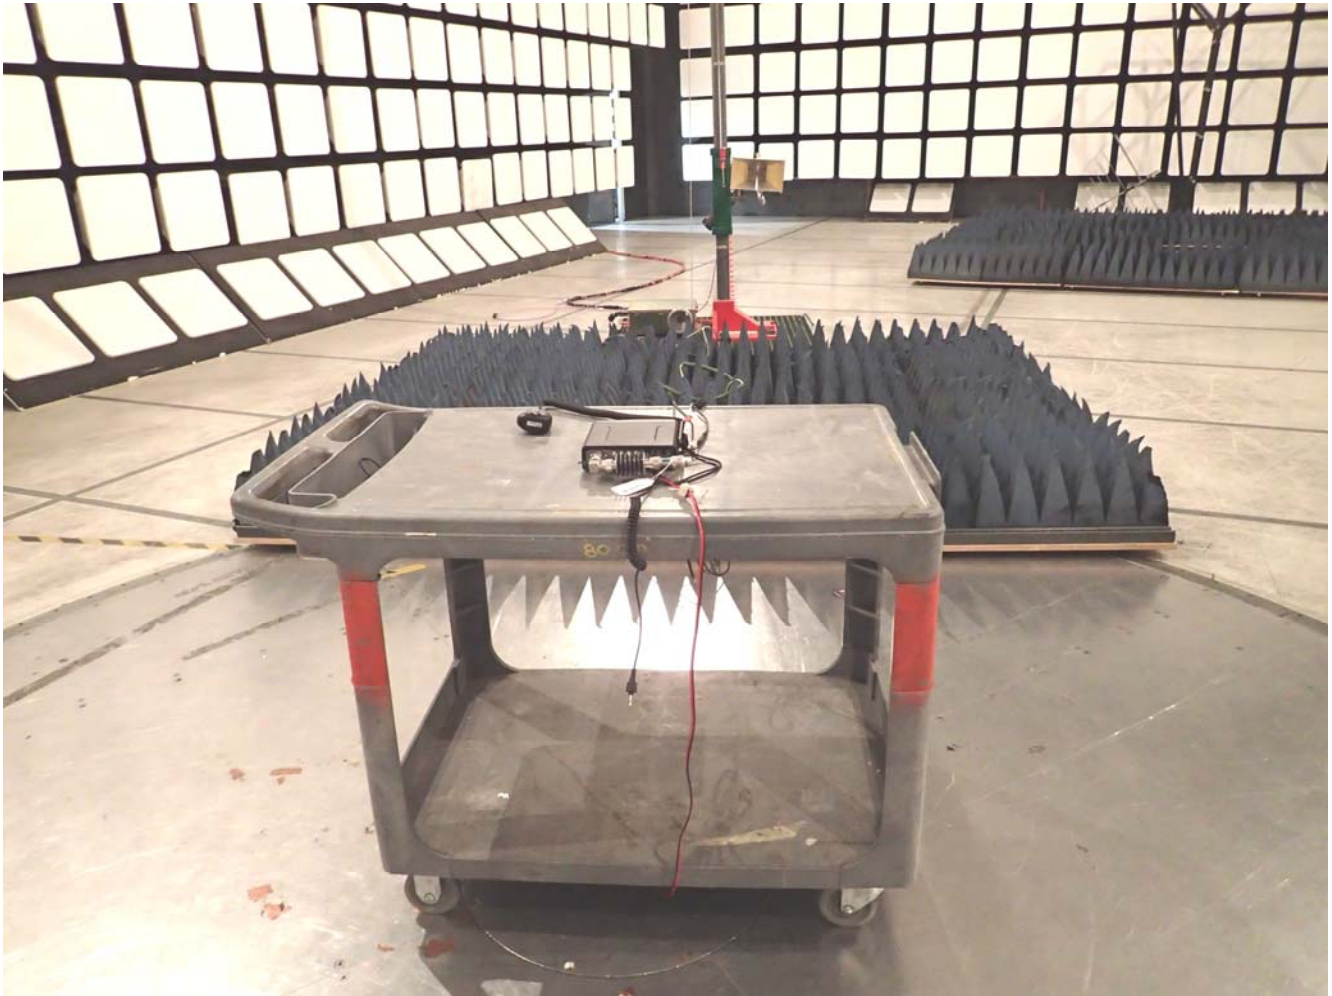

ANNEX 1 - TEST SETUP PHOTOGRAPHS

Radiated Transmitter Emission Test at 3m, 30 MHz to 1GHz

ICOM Incorporated
VHF Air Band Transceiver, M/N: IC-A120
FCC ID: AFJ369700, IC: 202D-369700

ANNEX 1 - TEST SETUP PHOTOGRAPHS

Radiated Transmitter Emission Test at 3m, 30 MHz to 1GHz

ICOM Incorporated
VHF Air Band Transceiver, M/N: IC-A120
FCC ID: AFJ369700, IC: 202D-369700

ANNEX 1 - TEST SETUP PHOTOGRAPHS

Radiated Transmitter Emission Test at 3m, Above 1GHz

ICOM Incorporated
VHF Air Band Transceiver, M/N: IC-A120
FCC ID: AFJ369700, IC: 202D-369700

ANNEX 1 - TEST SETUP PHOTOGRAPHS

DC Power Line Conducted Emission

ICOM Incorporated
VHF Air Band Transceiver, M/N: IC-A120
FCC ID: AFJ369700, IC: 202D-369700

ANNEX 1 - TEST SETUP PHOTOGRAPHS

DC Power Line Conducted Emission

ICOM Incorporated
VHF Air Band Transceiver, M/N: IC-A120
FCC ID: AFJ369700, IC: 202D-369700