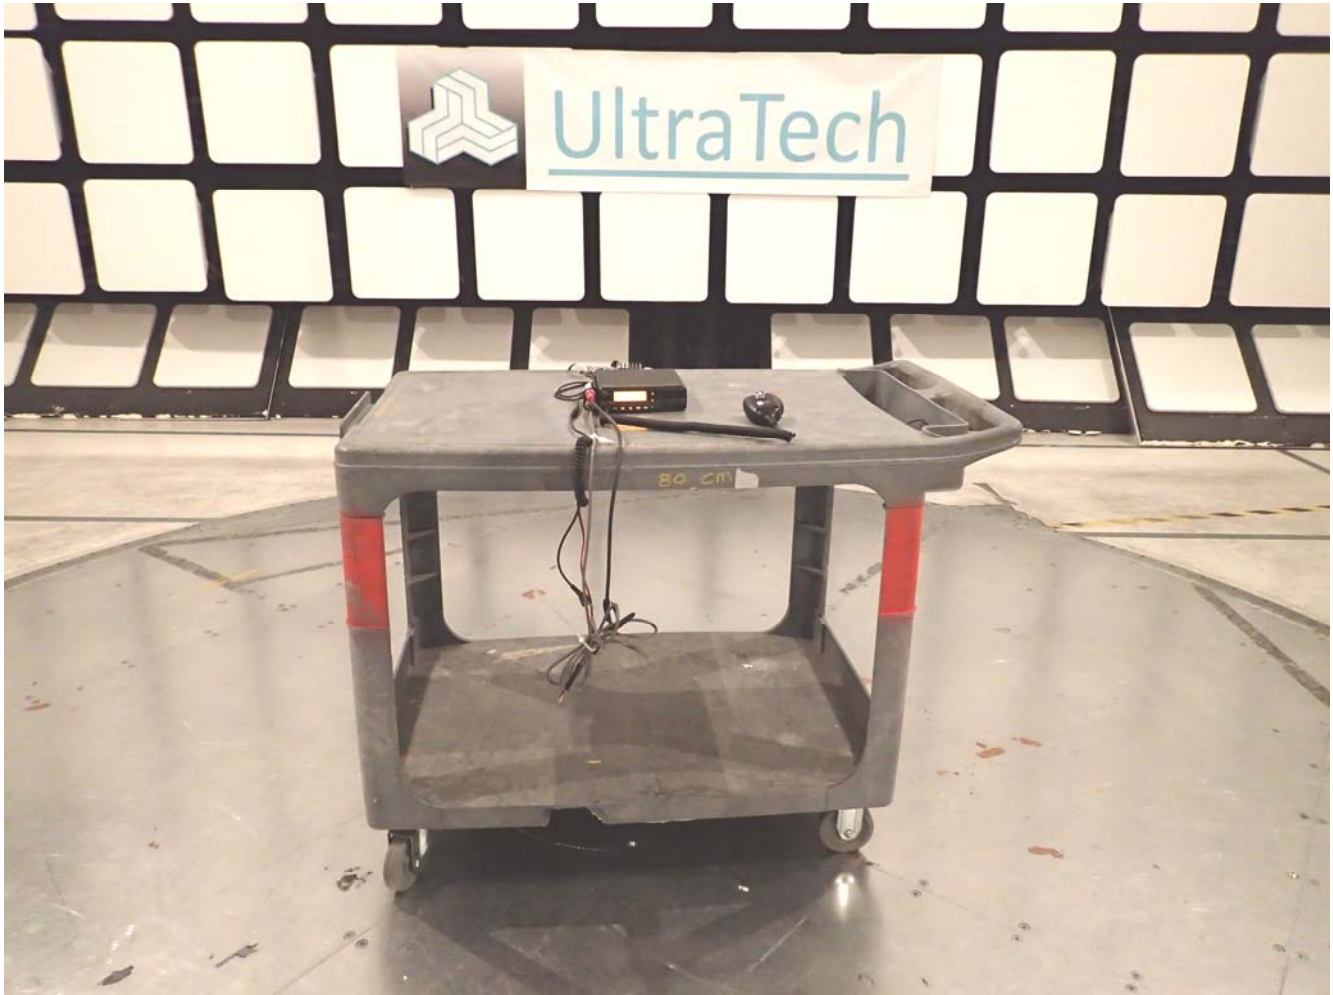

ANNEX 1 - TEST SETUP PHOTOGRAPHS

Radiated Transmitter Emission Test at 3m, 30 MHz to 1GHz

ICOM Incorporated
VHF Air Band Transceiver, M/N: IC-A120
FCC ID: AFJ369700, IC: 202D-369700

ANNEX 1 - TEST SETUP PHOTOGRAPHS

Radiated Transmitter Emission Test at 3m, 30 MHz to 1GHz

ICOM Incorporated
VHF Air Band Transceiver, M/N: IC-A120
FCC ID: AFJ369700, IC: 202D-369700

ANNEX 1 - TEST SETUP PHOTOGRAPHS

Radiated Transmitter Emission Test at 3m, Above 1GHz

ICOM Incorporated
VHF Air Band Transceiver, M/N: IC-A120
FCC ID: AFJ369700, IC: 202D-369700

ANNEX 1 - TEST SETUP PHOTOGRAPHS

DC Power Line Conducted Emission

ICOM Incorporated
VHF Air Band Transceiver, M/N: IC-A120
FCC ID: AFJ369700, IC: 202D-369700

ANNEX 1 - TEST SETUP PHOTOGRAPHS

DC Power Line Conducted Emission

ICOM Incorporated
VHF Air Band Transceiver, M/N: IC-A120
FCC ID: AFJ369700, IC: 202D-369700