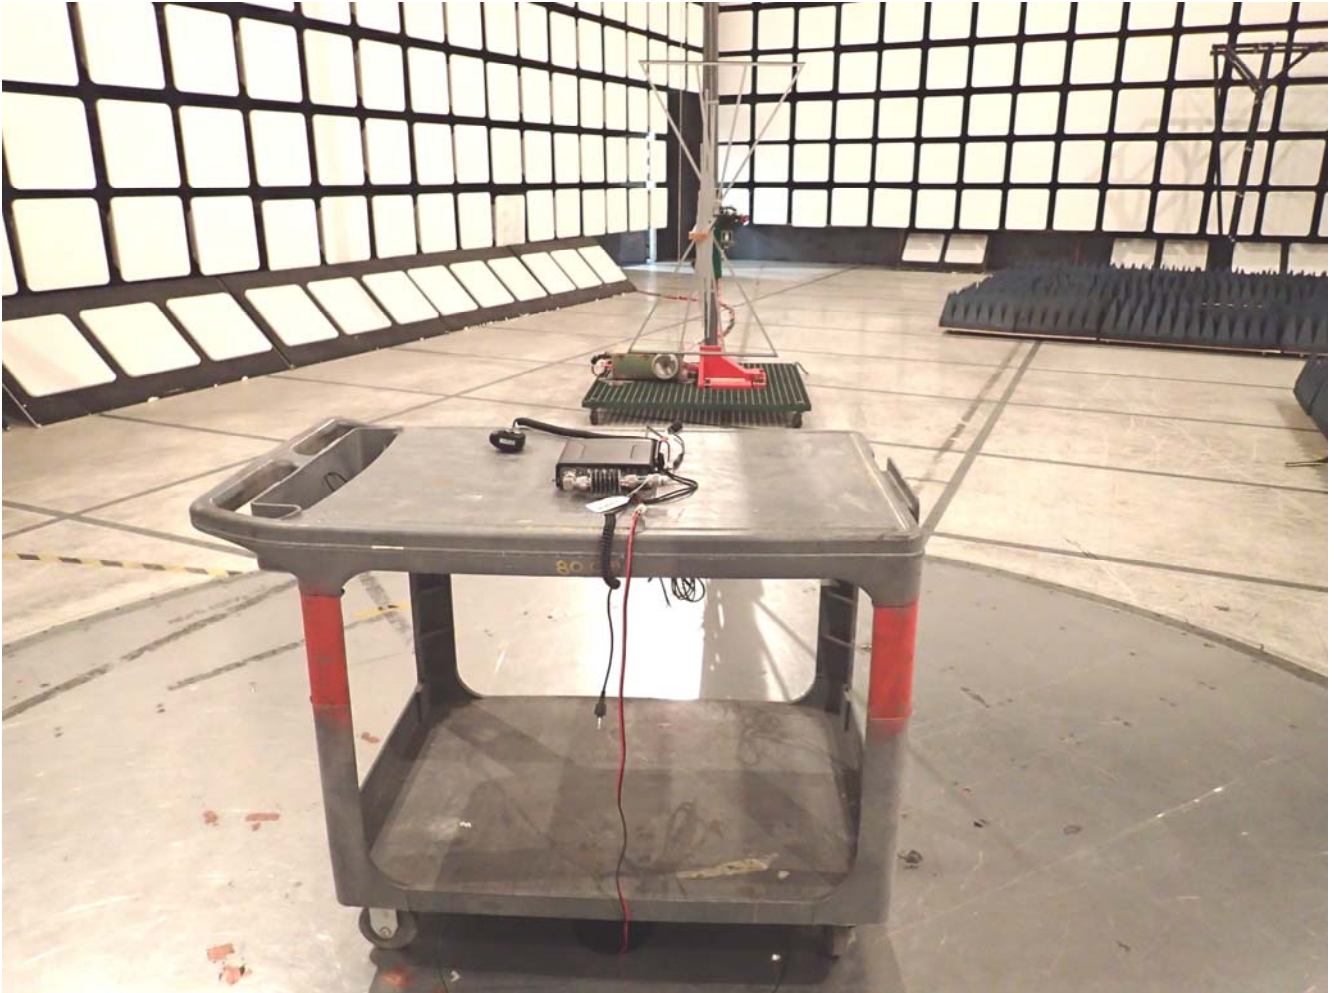

ANNEX 1 - TEST SETUP PHOTOGRAPHS

Radiated Transmitter Emission Test at 3m, 30 MHz to 1GHz

ICOM Incorporated
VHF Air Band Transceiver, M/N: IC-A120
FCC ID: AFJ369700, IC: 202D-369700

ANNEX 1 - TEST SETUP PHOTOGRAPHS

Radiated Transmitter Emission Test at 3m, 30 MHz to 1GHz

ICOM Incorporated
VHF Air Band Transceiver, M/N: IC-A120
FCC ID: AFJ369700, IC: 202D-369700

ANNEX 1 - TEST SETUP PHOTOGRAPHS

Radiated Transmitter Emission Test at 3m, Above 1GHz

ICOM Incorporated
VHF Air Band Transceiver, M/N: IC-A120
FCC ID: AFJ369700, IC: 202D-369700

ANNEX 1 - TEST SETUP PHOTOGRAPHS

DC Power Line Conducted Emission

ICOM Incorporated
VHF Air Band Transceiver, M/N: IC-A120
FCC ID: AFJ369700, IC: 202D-369700

ANNEX 1 - TEST SETUP PHOTOGRAPHS

DC Power Line Conducted Emission

ICOM Incorporated
VHF Air Band Transceiver, M/N: IC-A120
FCC ID: AFJ369700, IC: 202D-369700