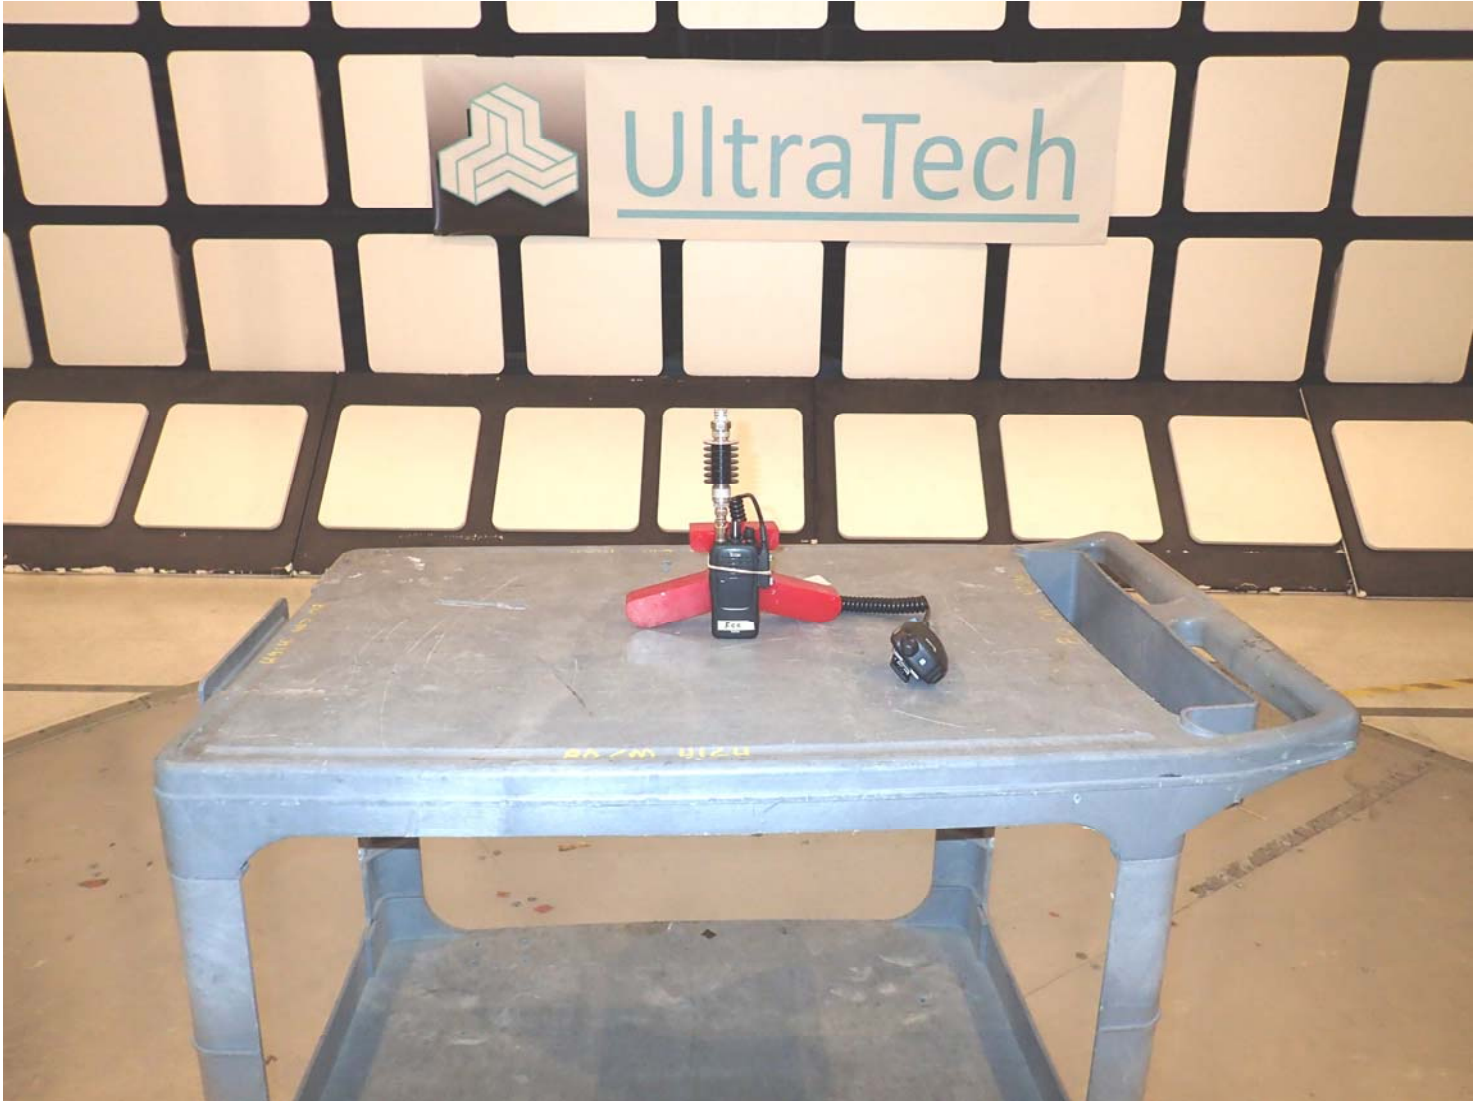

## ANNEX 1 - TEST SETUP PHOTOGRAPHS

Plot #1: Tx Radiated Emission Test Setup

ICOM Incorporated  
UHF Transceiver, M/N: IC-F2000D  
FCC ID: AFJ369401, IC: 202D-369401

## ANNEX 1 - TEST SETUP PHOTOGRAPHS

Plot #2: Tx Radiated Emission Test Setup

ICOM Incorporated  
UHF Transceiver, M/N: IC-F2000D  
FCC ID: AFJ369401, IC: 202D-369401

## ANNEX 1 - TEST SETUP PHOTOGRAPHS

Plot #3: Tx Radiated Emission Test Setup

ICOM Incorporated  
UHF Transceiver, M/N: IC-F2000D  
FCC ID: AFJ369401, IC: 202D-369401