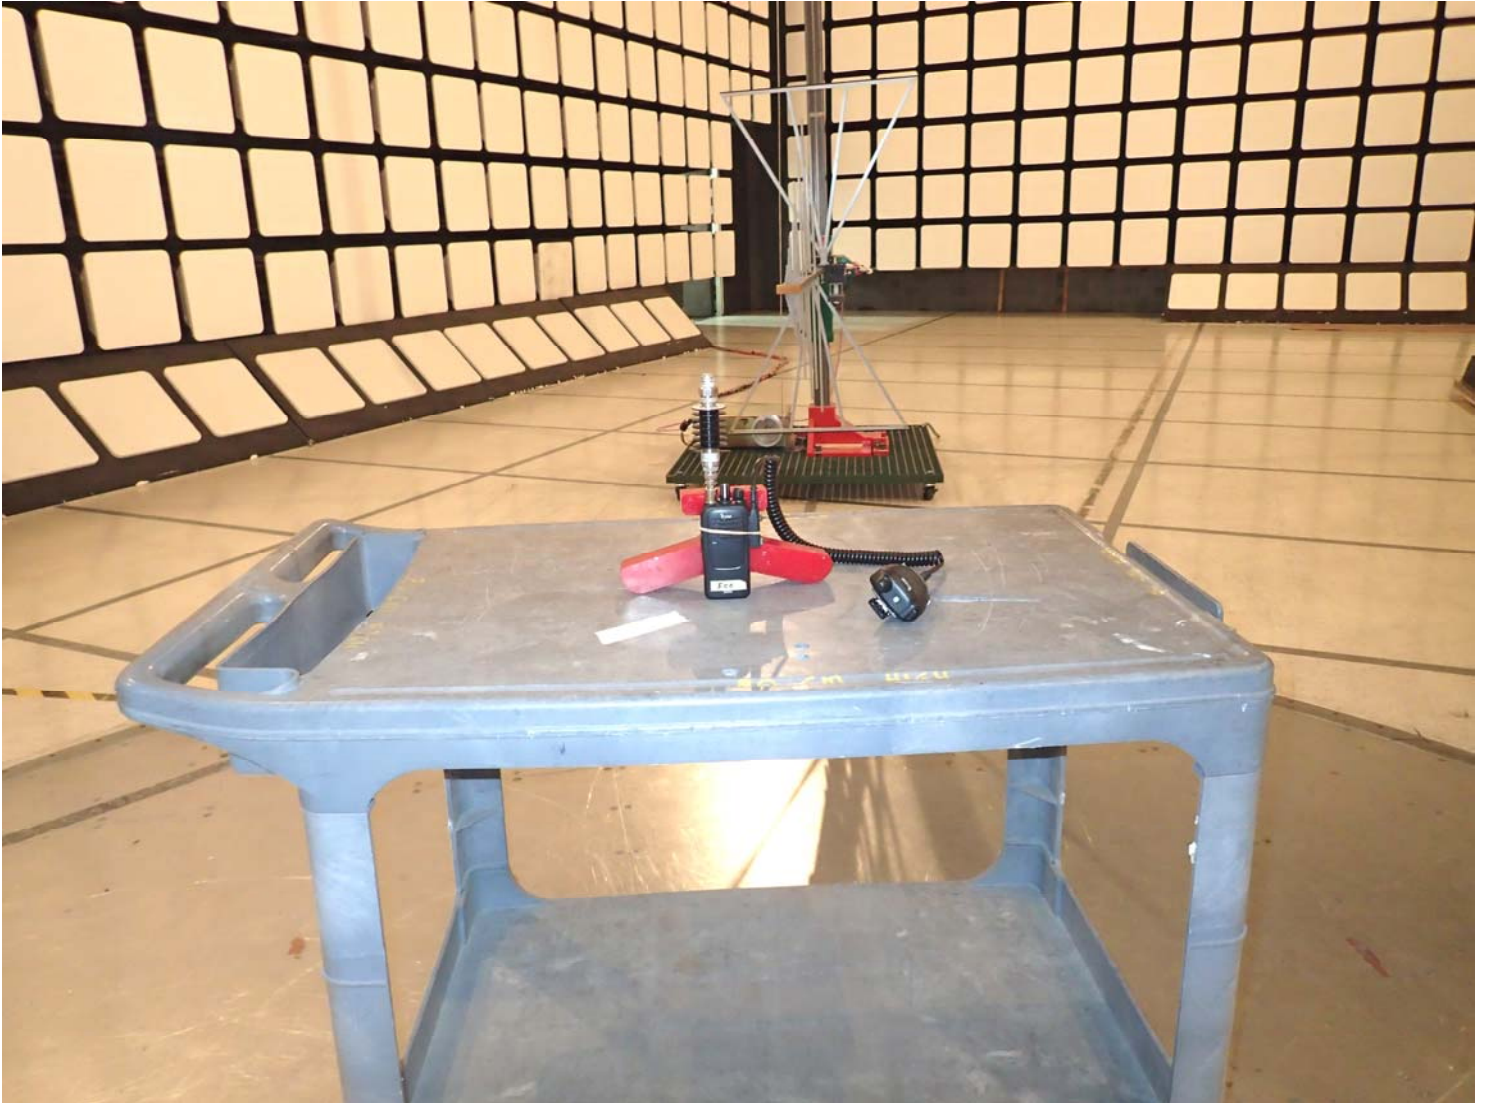

## ANNEX 1 - TEST SETUP PHOTOGRAPHS

Plot #1: Tx Radiated Emission Test Setup

ICOM Incorporated  
UHF Transceiver, M/N: IC-F2000D  
FCC ID: AFJ369401, IC: 202D-369401

## ANNEX 1 - TEST SETUP PHOTOGRAPHS

Plot #2: Tx Radiated Emission Test Setup

ICOM Incorporated  
UHF Transceiver, M/N: IC-F2000D  
FCC ID: AFJ369401, IC: 202D-369401

## ANNEX 1 - TEST SETUP PHOTOGRAPHS

Plot #3: Tx Radiated Emission Test Setup

ICOM Incorporated  
UHF Transceiver, M/N: IC-F2000D  
FCC ID: AFJ369401, IC: 202D-369401

## ANNEX 1 - TEST SETUP PHOTOGRAPHS

Plot #4: Tx Radiated Emission Test Setup

ICOM Incorporated  
UHF Transceiver, M/N: IC-F2000D  
FCC ID: AFJ369401, IC: 202D-369401