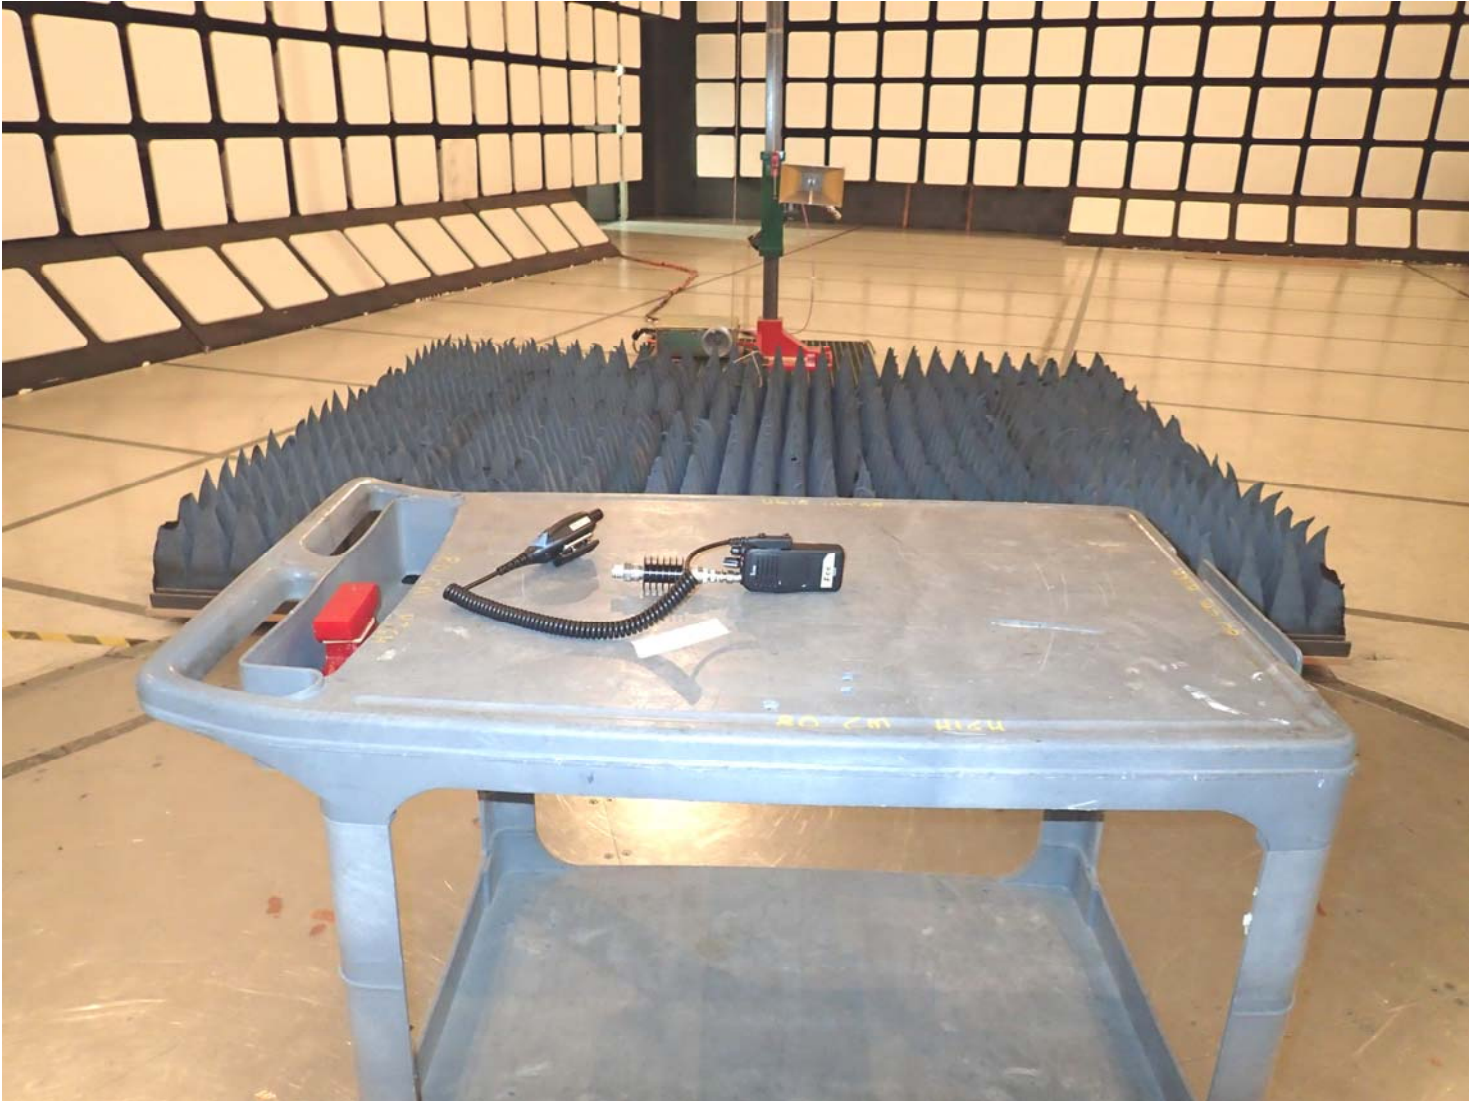

## ANNEX 1 - TEST SETUP PHOTOGRAPHS

Plot #1: Tx Radiated Emission Test Setup

ICOM Incorporated  
UHF Transceiver, M/N: IC-F2000D  
FCC ID: AFJ369401, IC: 202D-369401

## ANNEX 1 - TEST SETUP PHOTOGRAPHS

Plot #2: Tx Radiated Emission Test Setup

ICOM Incorporated  
UHF Transceiver, M/N: IC-F2000D  
FCC ID: AFJ369401, IC: 202D-369401

## ANNEX 1 - TEST SETUP PHOTOGRAPHS

Plot #3: Tx Radiated Emission Test Setup

ICOM Incorporated  
UHF Transceiver, M/N: IC-F2000D  
FCC ID: AFJ369401, IC: 202D-369401

## ANNEX 1 - TEST SETUP PHOTOGRAPHS

Plot #4: Tx Radiated Emission Test Setup

ICOM Incorporated  
UHF Transceiver, M/N: IC-F2000D  
FCC ID: AFJ369401, IC: 202D-369401