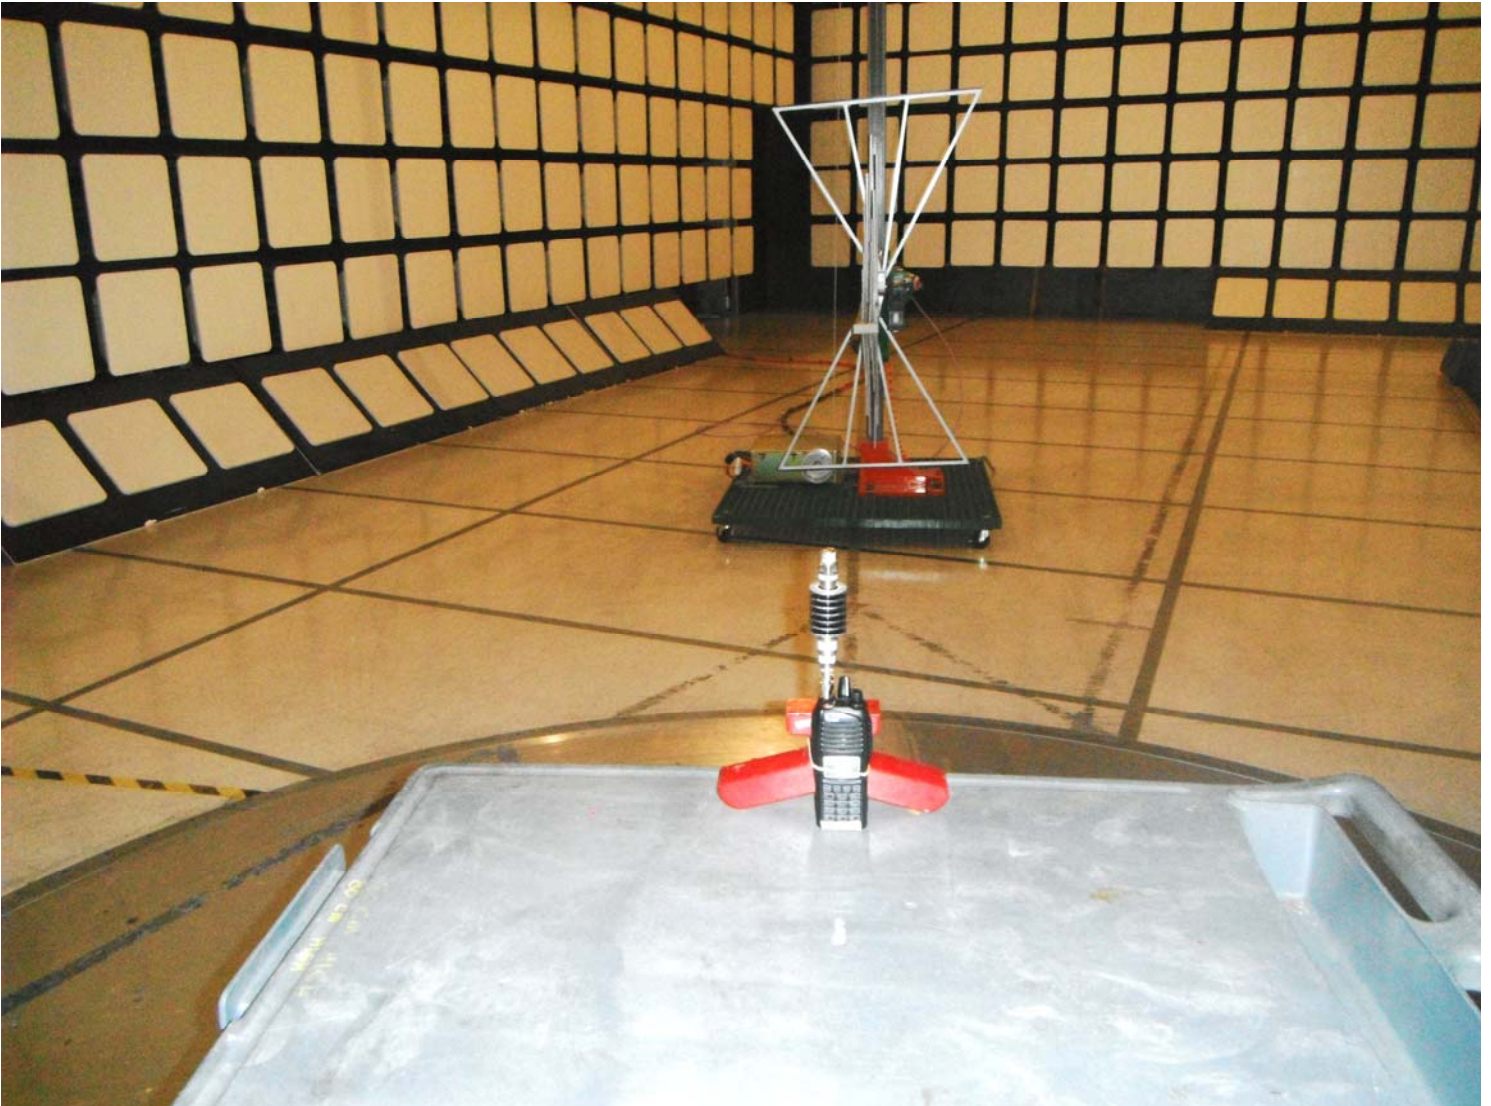

## ANNEX 1 - TEST SETUP PHOTOGRAPHS

Plot #1: Tx Radiated Emission Test Setup

ICOM Incorporated  
UHF Digital Transceivers, M/N: IC-F4360DS/DT  
FCC ID: AFJ366301, IC: 202D-366301

## ANNEX 1 - TEST SETUP PHOTOGRAPHS

Plot #2: Tx Radiated Emission Test Setup

ICOM Incorporated  
UHF Digital Transceivers, M/N: IC-F4360DS/DT  
FCC ID: AFJ366301, IC: 202D-366301

## ANNEX 1 - TEST SETUP PHOTOGRAPHS

Plot #3: Tx Radiated Emission Test Setup

ICOM Incorporated  
UHF Digital Transceivers, M/N: IC-F4360DS/DT  
FCC ID: AFJ366301, IC: 202D-366301