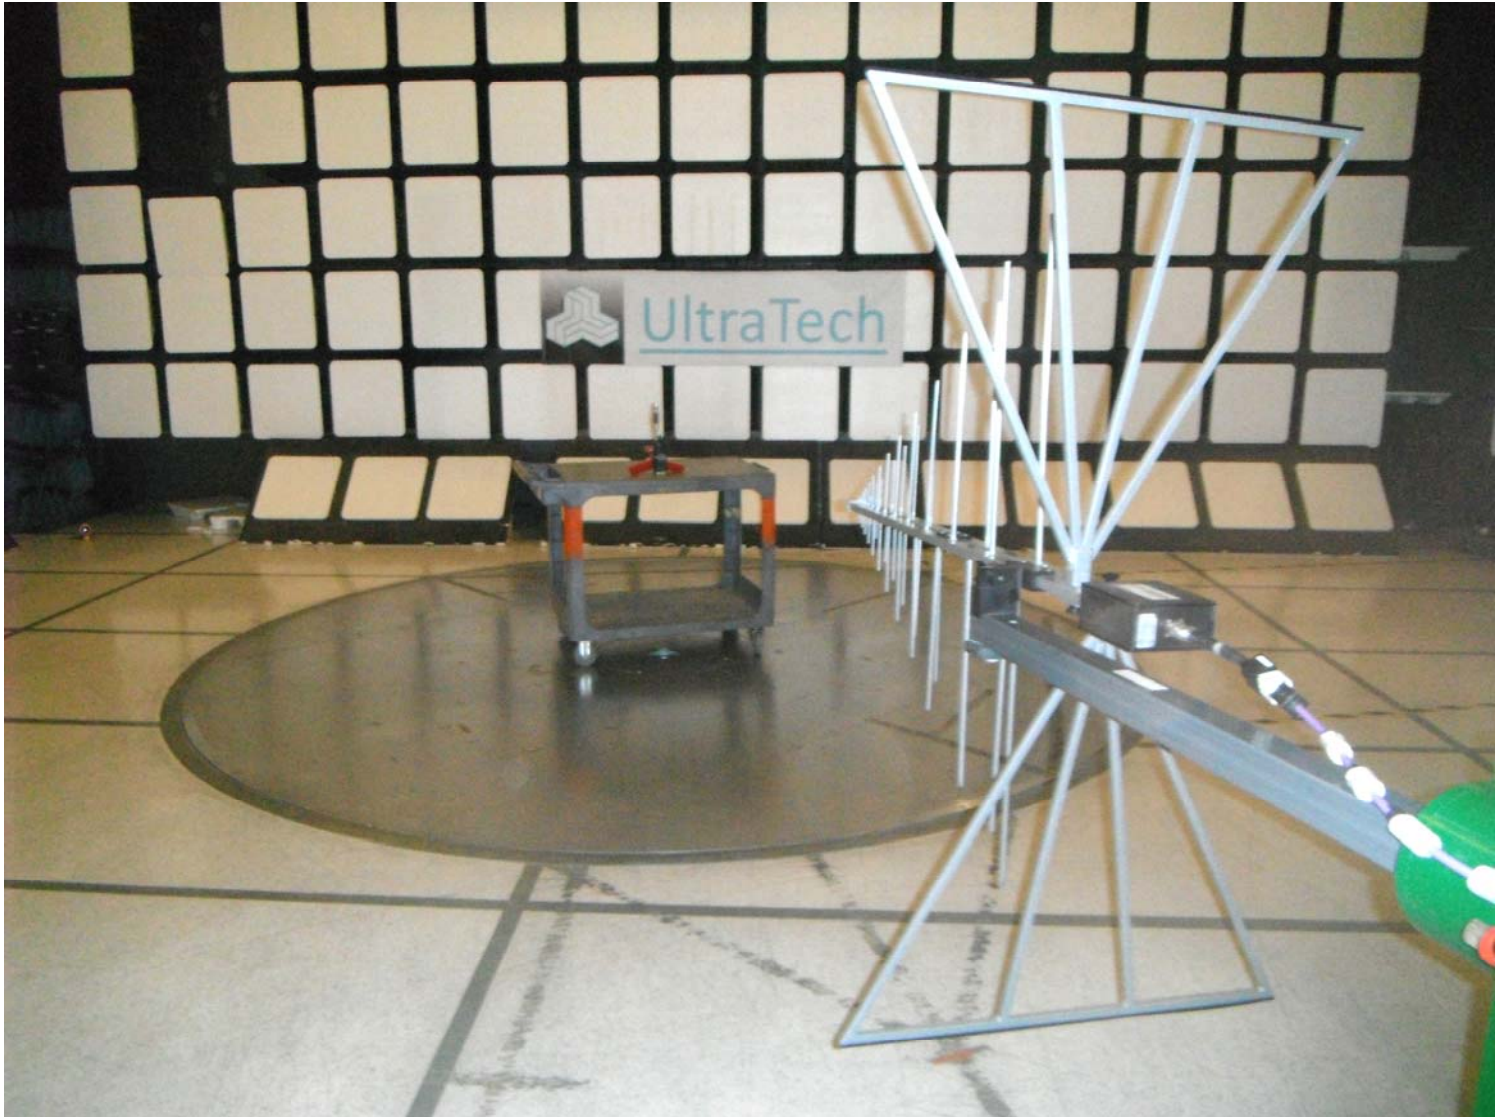

## ANNEX 1 - TEST SETUP PHOTOGRAPHS

Plot #1: Tx Radiated Emission Test Setup

ICOM Incorporated  
UHF Digital Transceivers, M/N: IC-F4360DS/DT  
FCC ID: AFJ366301, IC: 202D-366301

## ANNEX 1 - TEST SETUP PHOTOGRAPHS

Plot #2: Tx Radiated Emission Test Setup

ICOM Incorporated  
UHF Digital Transceivers, M/N: IC-F4360DS/DT  
FCC ID: AFJ366301, IC: 202D-366301

## ANNEX 1 - TEST SETUP PHOTOGRAPHS

Plot #3: Tx Radiated Emission Test Setup

ICOM Incorporated  
UHF Digital Transceivers, M/N: IC-F4360DS/DT  
FCC ID: AFJ366301, IC: 202D-366301