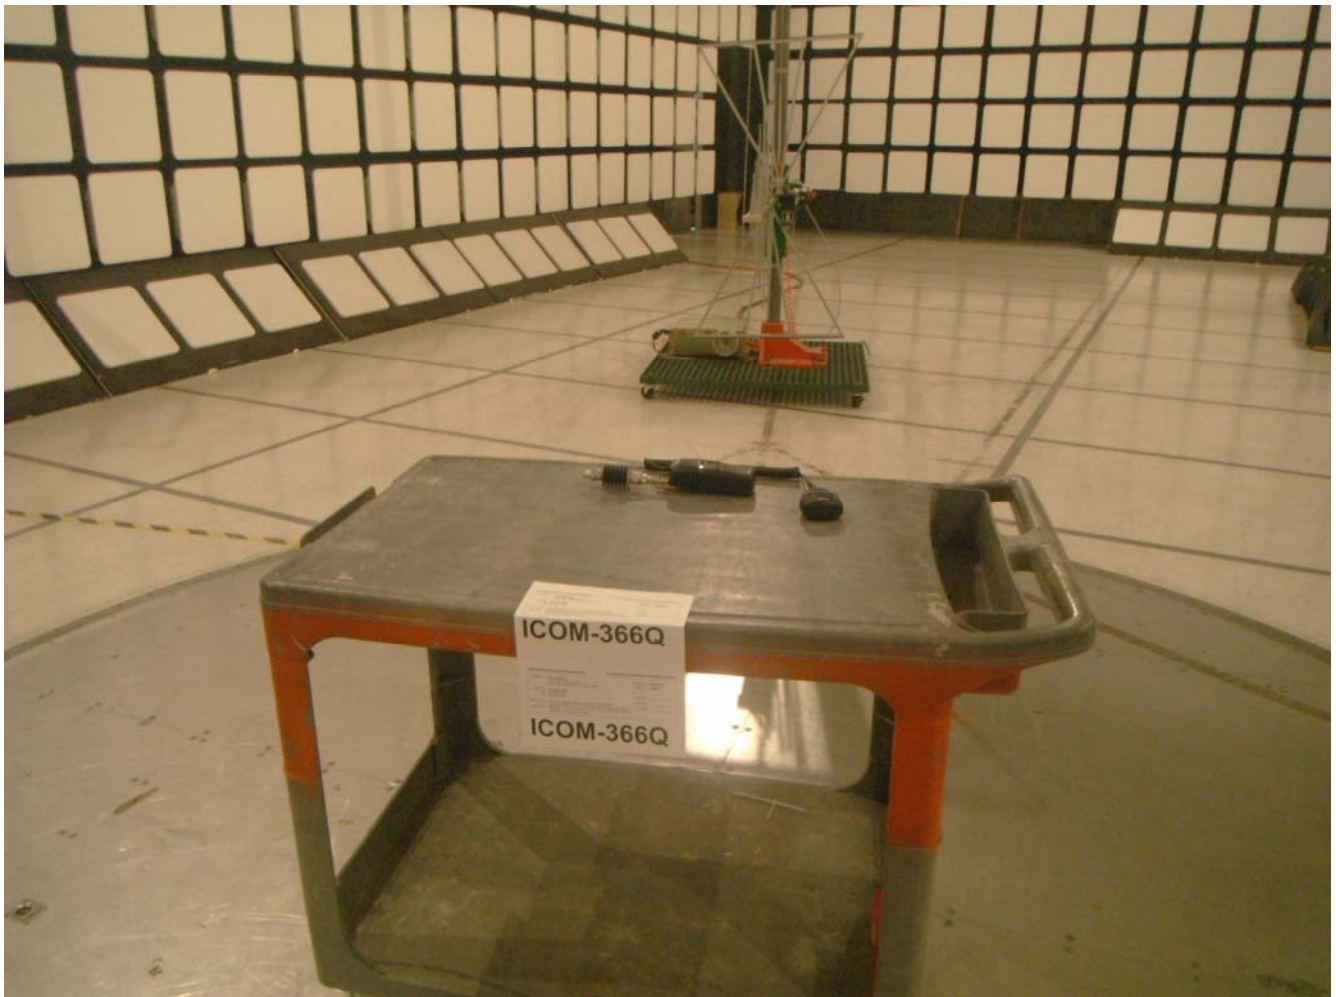

## ANNEX 1 - TEST SETUP PHOTOGRAPHS

Transmitter Radiated Emission Test at 3m, 30 MHz to 1GHz, Orthogonal Position 1

ICOM Incorporated  
VHF Digital Transceiver, Model: IC-F3360DT  
FCC ID: AFJ366200

## ANNEX 1 - TEST SETUP PHOTOGRAPHS

Transmitter Radiated Emission Test at 3m, 30 MHz to 1GHz, Orthogonal Position 2

ICOM Incorporated  
VHF Digital Transceiver, Model: IC-F3360DT  
FCC ID: AFJ366200

## ANNEX 1 - TEST SETUP PHOTOGRAPHS

Transmitter Radiated Emission Test at 3m, Above 1GHz, Orthogonal Position 3

ICOM Incorporated  
VHF Digital Transceiver, Model: IC-F3360DT  
FCC ID: AFJ366200