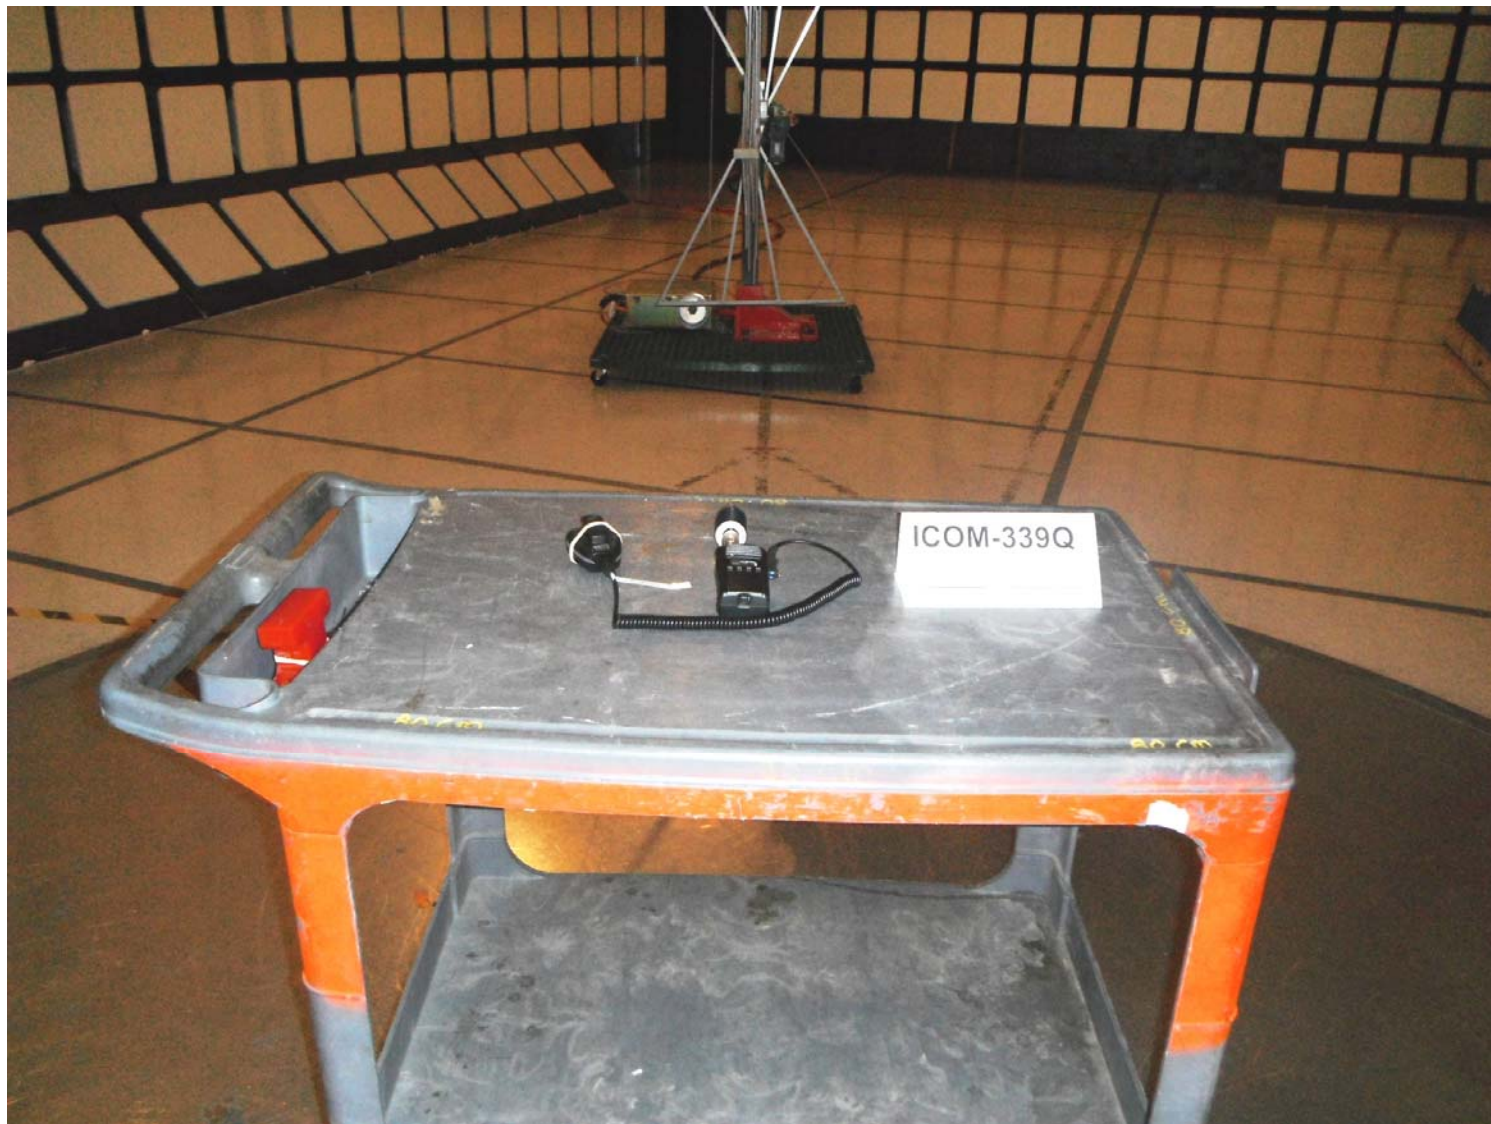

ANNEX 1 - TEST SETUP PHOTOGRAPHS

Radiated Transmitter Emission Test at 3m (Orthogonal Position 2)

ICOM Incorporated
UHF Transceiver, M/N: IC-F4230DS
FCC ID: AFJ352202