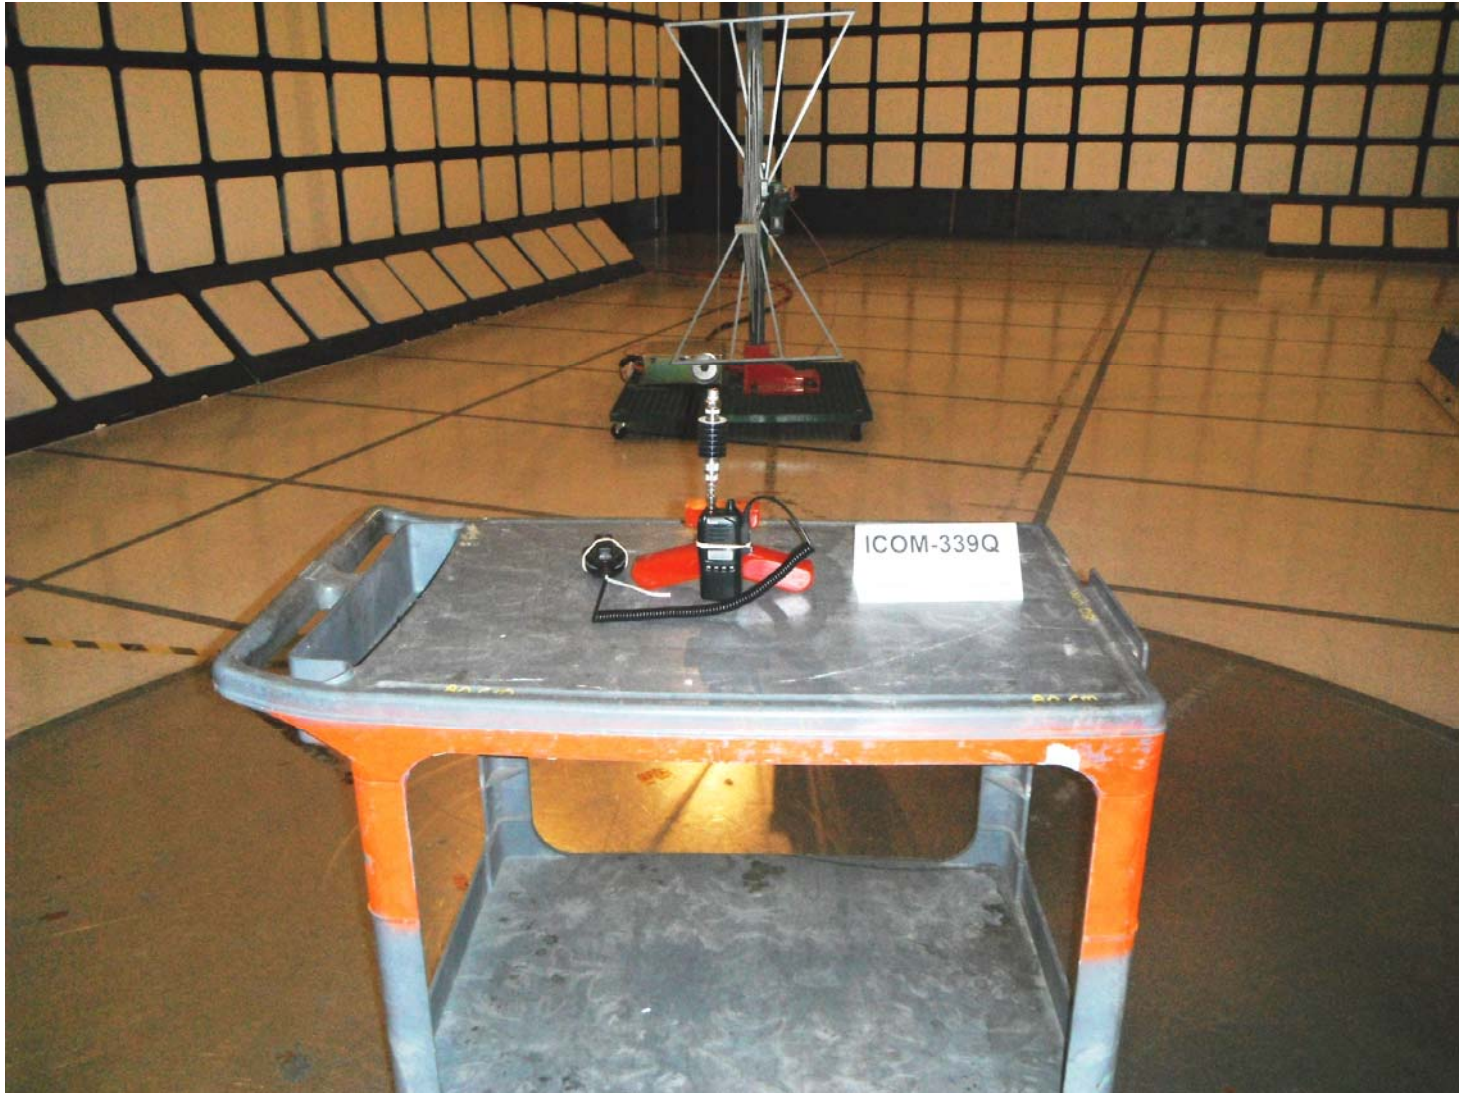

## ANNEX 1 - TEST SETUP PHOTOGRAPHS

### Radiated Transmitter Emission Test at 3m (Orthogonal Position 1)

ICOM Incorporated  
UHF Transceiver, M/N: IC-F4230DS  
FCC ID: AFJ352202