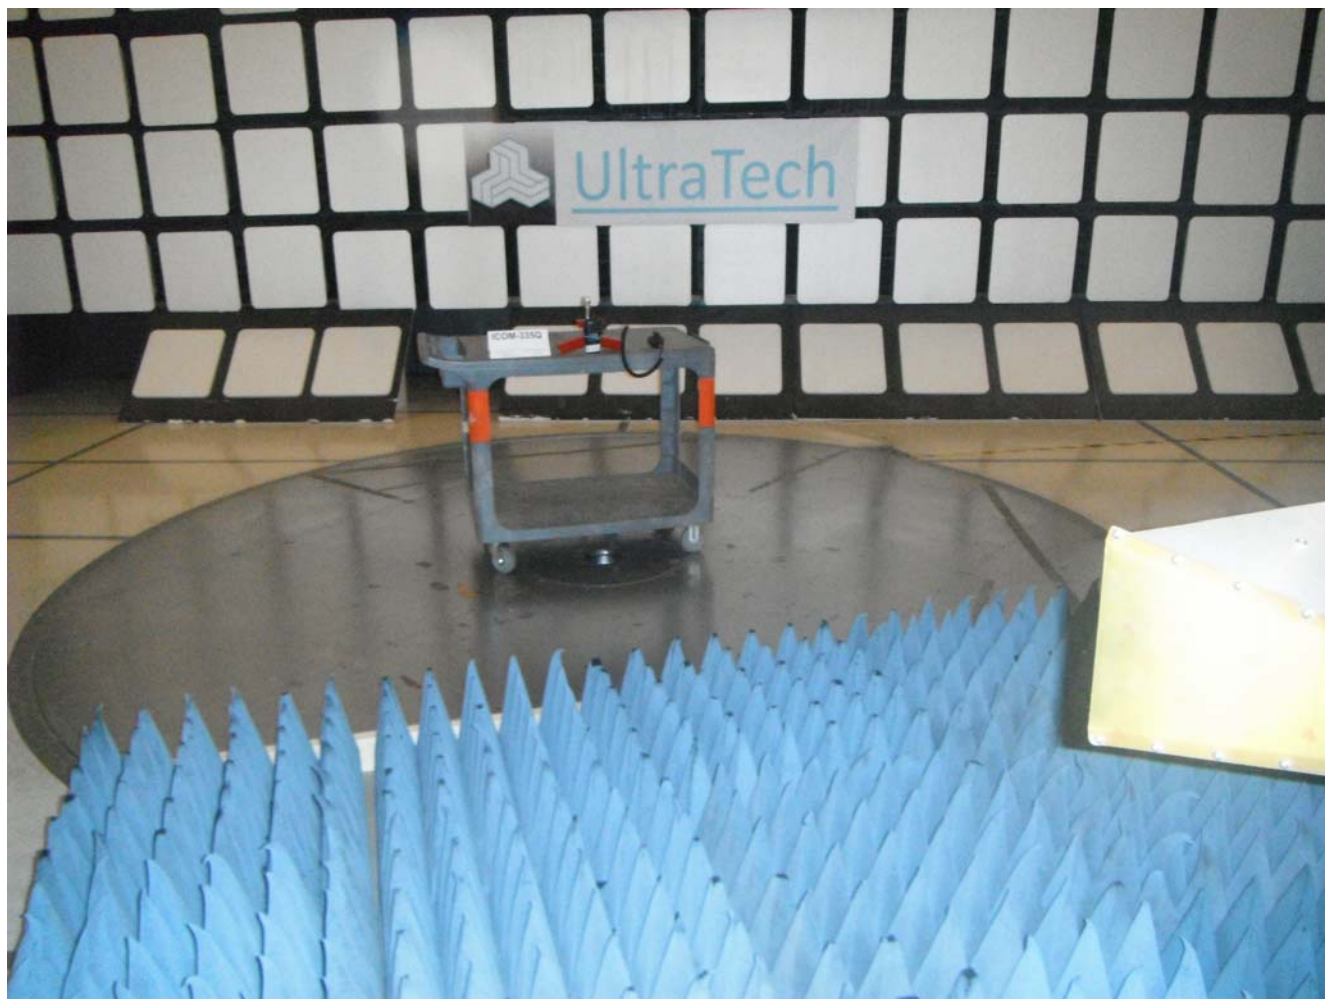

ANNEX 1 - TEST SETUP PHOTOGRAPHS

Radiated Transmitter Emission Test at 3m (Orthogonal Position 1)

ICOM Incorporated
UHF Transceiver, M/N: IC-F4230DS
FCC ID: AFJ352201

ANNEX 1 - TEST SETUP PHOTOGRAPHS

Radiated Transmitter Emission Test at 3m (Orthogonal Position 1)

ANNEX 1 - TEST SETUP PHOTOGRAPHS

Radiated Transmitter Emission Test at 3m (Orthogonal Position 2)

ICOM Incorporated
UHF Transceiver, M/N: IC-F4230DS
FCC ID: AFJ352201

ANNEX 1 - TEST SETUP PHOTOGRAPHS

Radiated Transmitter Emission Test at 3m (Orthogonal Position 3)