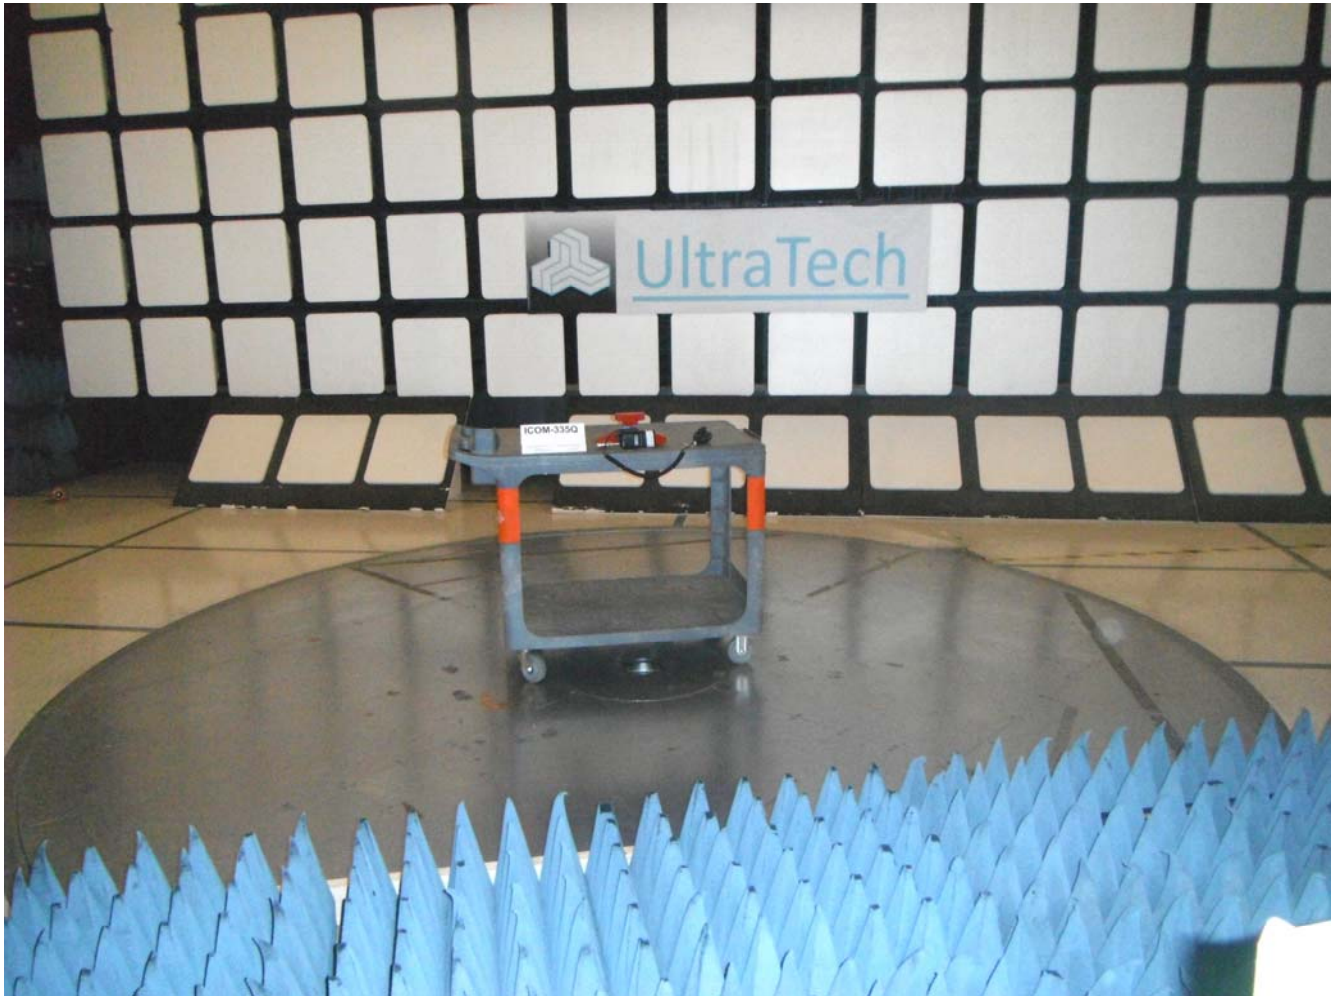

ANNEX 1 - TEST SETUP PHOTOGRAPHS

Radiated Transmitter Emission Test at 3m (Orthogonal Position 1)

ICOM Incorporated
UHF Transceiver, M/N: IC-F4230DS
FCC ID: AFJ352201

ANNEX 1 - TEST SETUP PHOTOGRAPHS

Radiated Transmitter Emission Test at 3m (Orthogonal Position 1)

ANNEX 1 - TEST SETUP PHOTOGRAPHS

Radiated Transmitter Emission Test at 3m (Orthogonal Position 2)

ICOM Incorporated
UHF Transceiver, M/N: IC-F4230DS
FCC ID: AFJ352201

ANNEX 1 - TEST SETUP PHOTOGRAPHS

Radiated Transmitter Emission Test at 3m (Orthogonal Position 3)