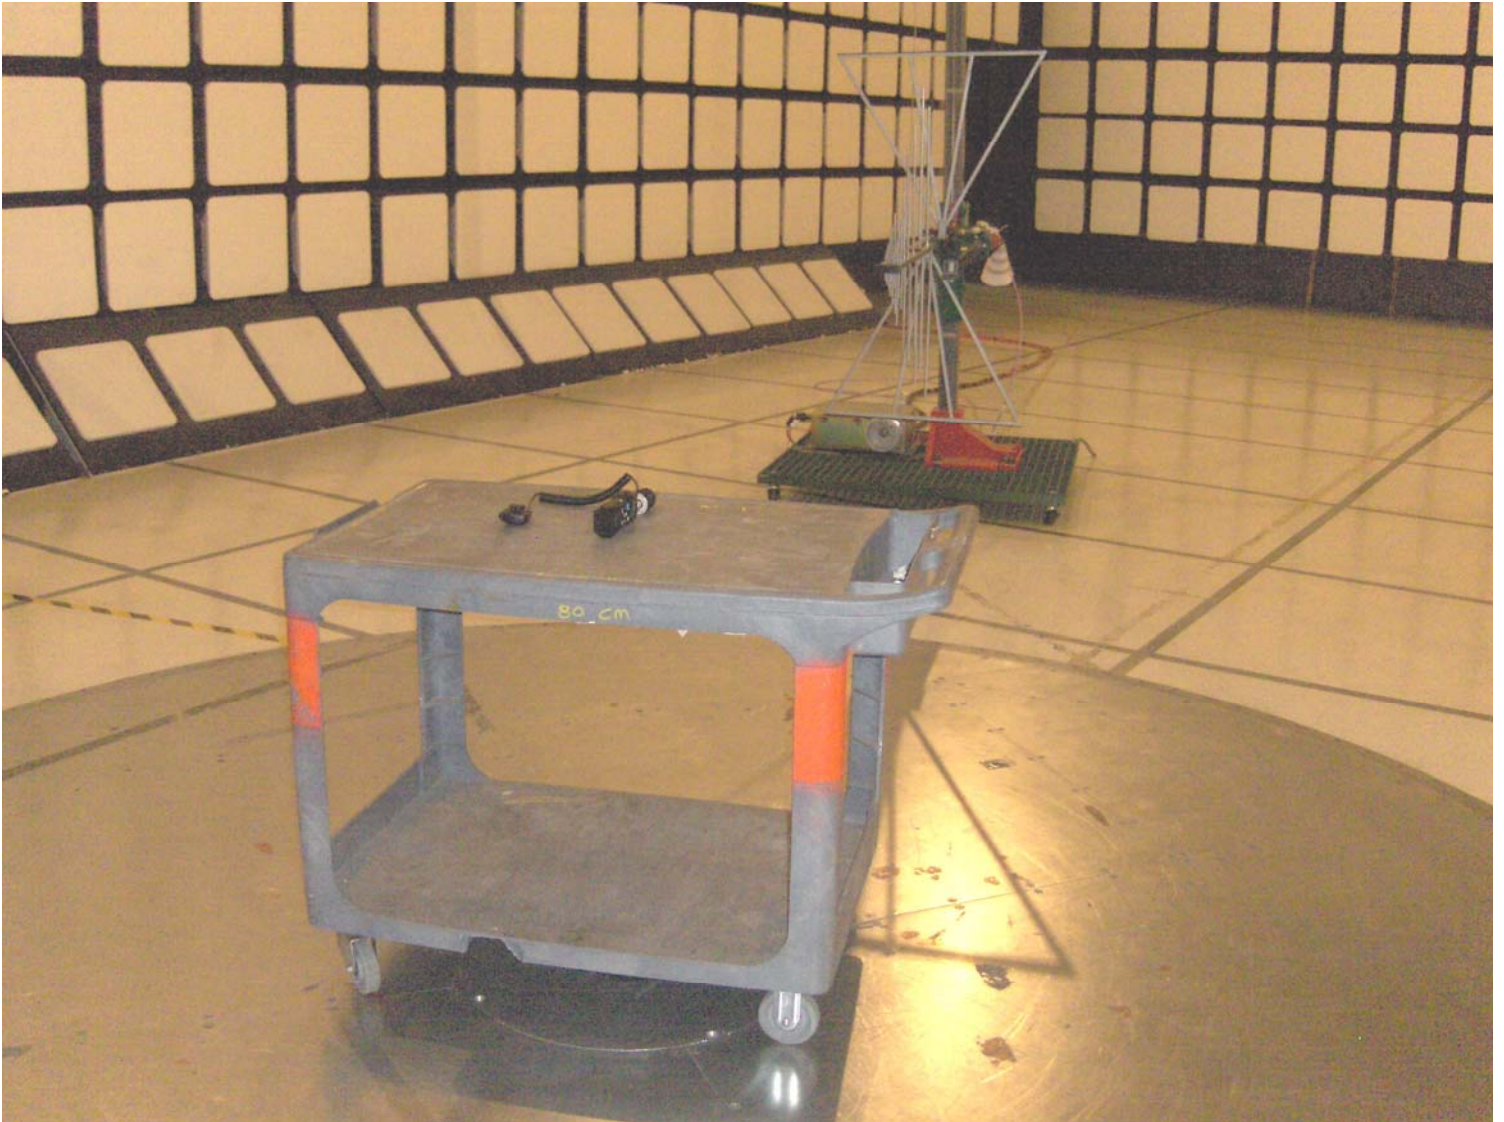

## ANNEX 1 - TEST SETUP PHOTOGRAPHS

Radiated Emission at 3m (Orthogonal Position 1)

ICOM Incorporated  
VHF Marine Transceiver, M/N: IC-M73  
FCC ID: AFJ349500, IC:202D-349500

## ANNEX 1 - TEST SETUP PHOTOGRAPHS

Radiated Emission at 3m (Orthogonal Position 2)

ICOM Incorporated  
VHF Marine Transceiver, M/N: IC-M73  
FCC ID: AFJ349500, IC:202D-349500

## ANNEX 1 - TEST SETUP PHOTOGRAPHS

### Radiated Emission at 3m (Orthogonal Position 3)