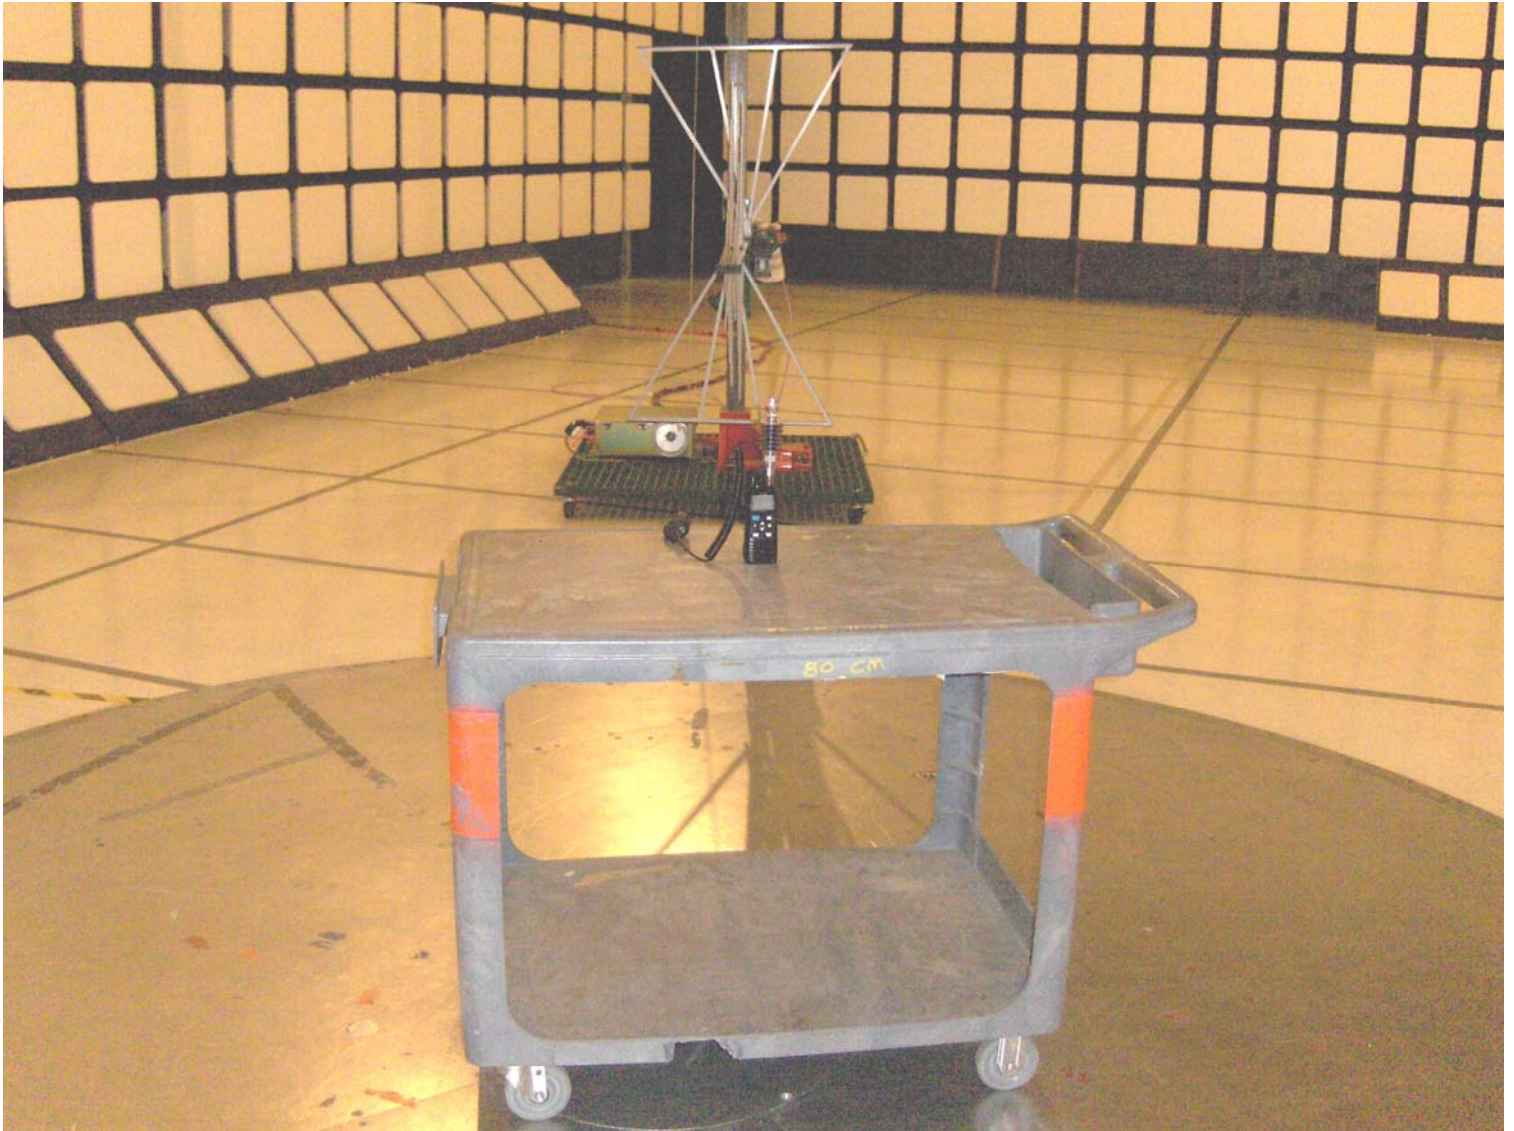

## ANNEX 1 - TEST SETUP PHOTOGRAPHS

Radiated Emission at 3m (Orthogonal Position 1)

ICOM Incorporated  
VHF Marine Transceiver, M/N: IC-M73  
FCC ID: AFJ349500, IC:202D-349500

## ANNEX 1 - TEST SETUP PHOTOGRAPHS

Radiated Emission at 3m (Orthogonal Position 2)

ICOM Incorporated  
VHF Marine Transceiver, M/N: IC-M73  
FCC ID: AFJ349500, IC:202D-349500

## ANNEX 1 - TEST SETUP PHOTOGRAPHS

### Radiated Emission at 3m (Orthogonal Position 3)