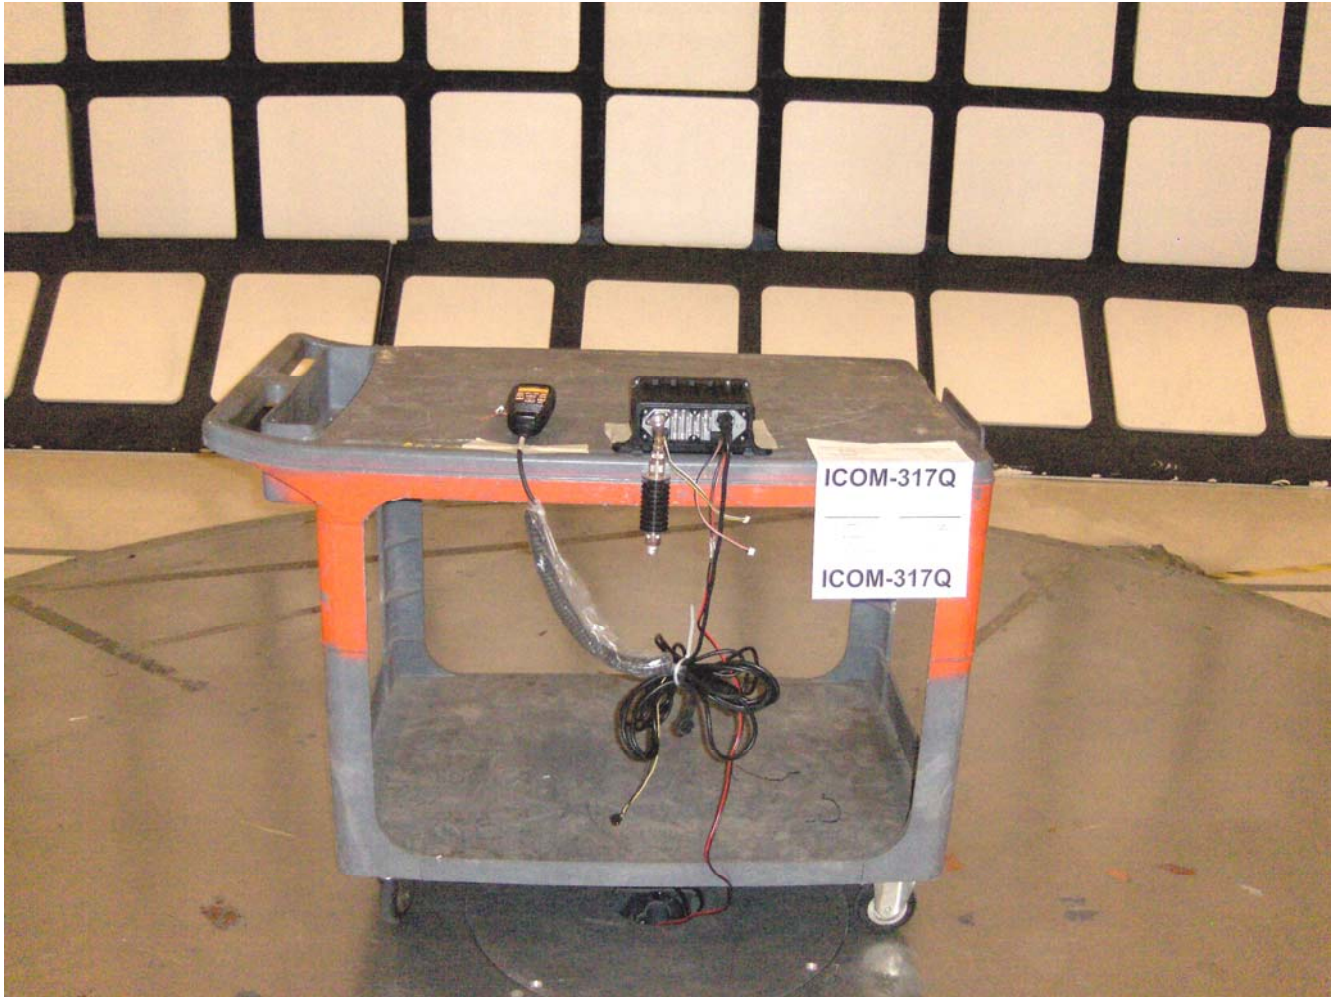

## ANNEX 1 - TEST SETUP PHOTOGRAPHS

Radiated Emission Test Setup

ICOM Incorporated  
VHF Marine Transceiver, M/N: IC-M400BB  
FCC ID: AFJ333800, IC: 202D-333800 D