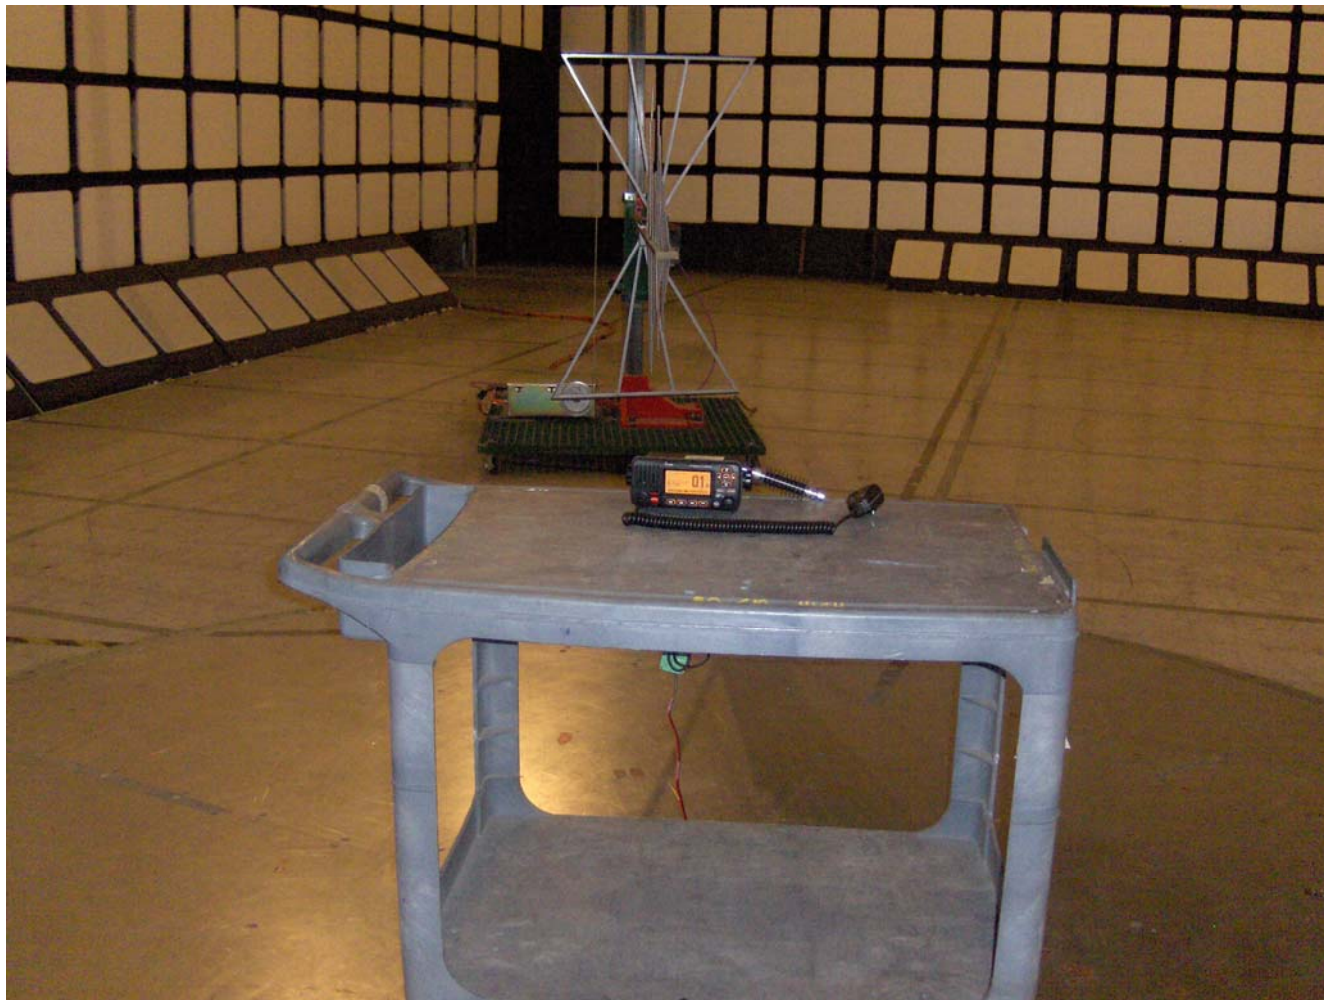

## ANNEX 1 - TEST SETUP PHOTOGRAPHS

Radiated Emission Test Setup

ICOM Incorporated  
VHF Marine Transceiver, M/N: IC-M424  
FCC ID: AFJ333800, IC: 202D-333800 D

## ANNEX 1 - TEST SETUP PHOTOGRAPHS

Radiated Emission Test Setup