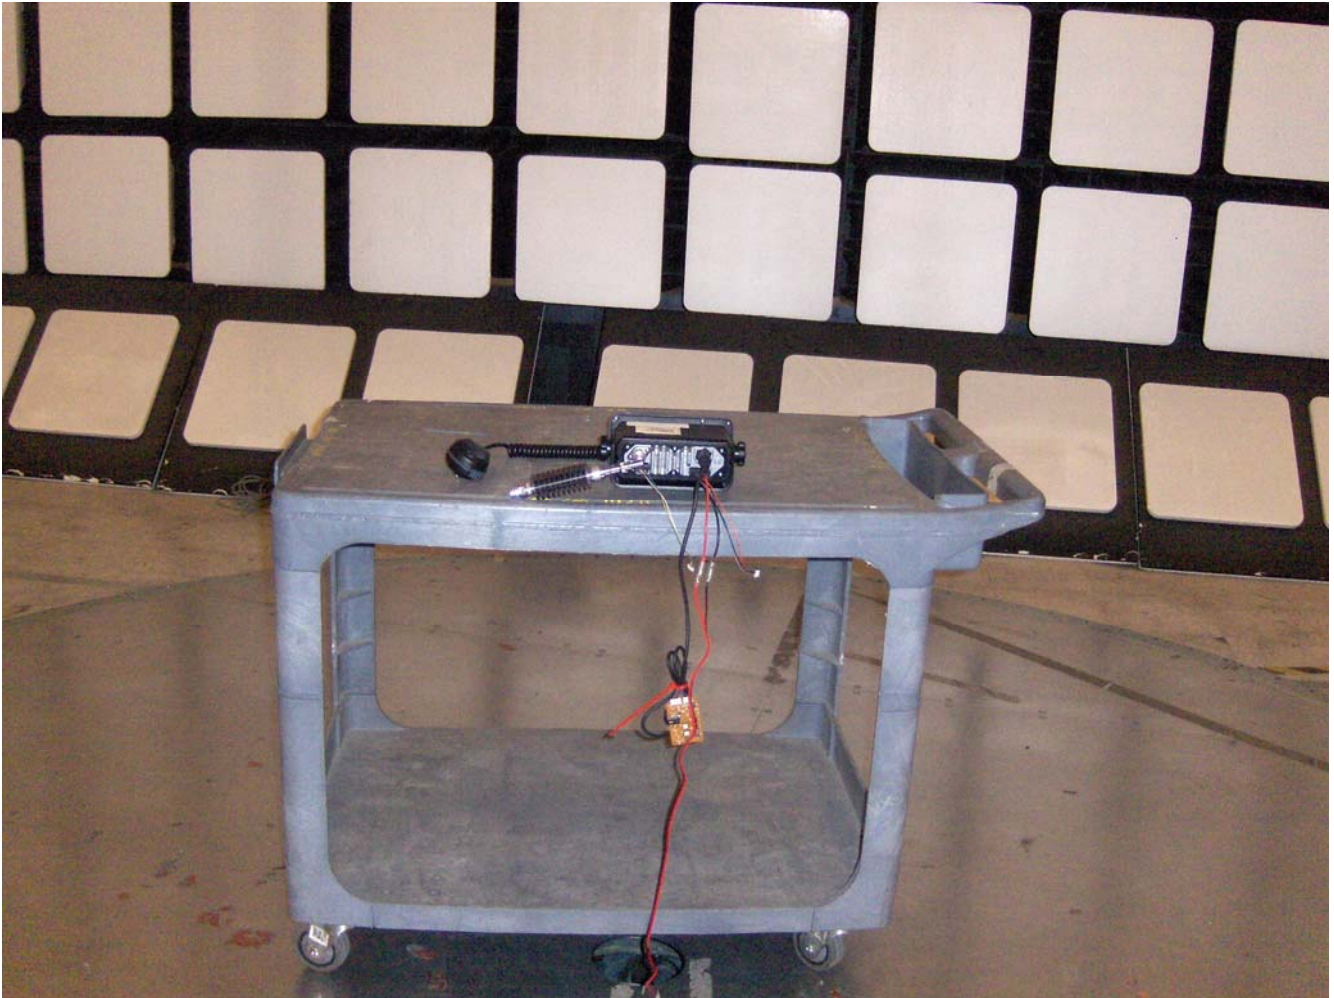

## ANNEX 1 - TEST SETUP PHOTOGRAPHS

Radiated Emission Test Setup

ICOM Incorporated  
VHF Marine Transceiver, M/N: IC-M424  
FCC ID: AFJ333800, IC: 202D-333800 D

## ANNEX 1 - TEST SETUP PHOTOGRAPHS

Radiated Emission Test Setup