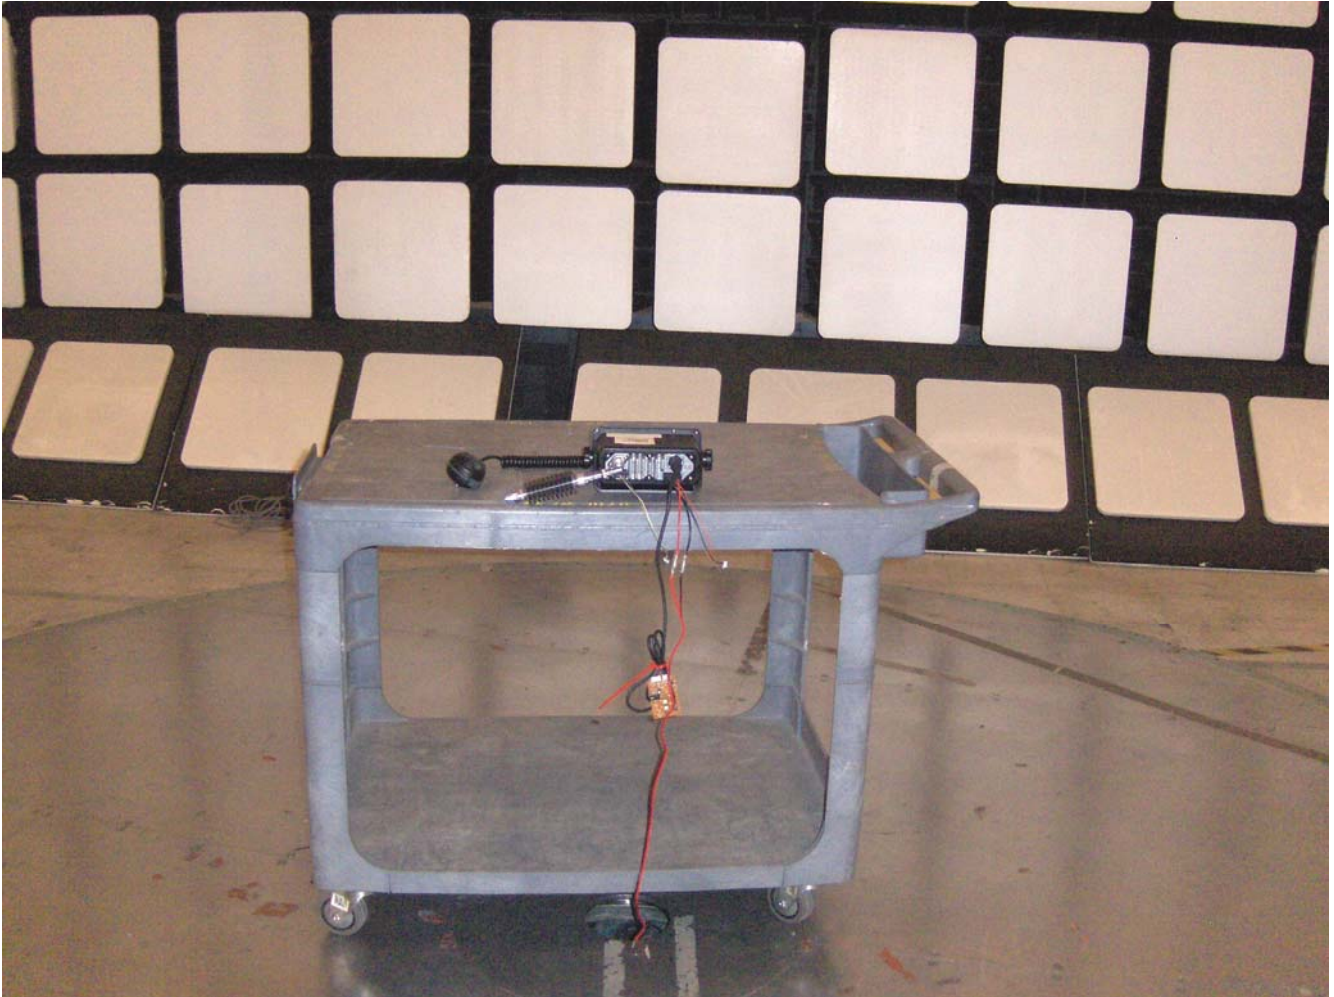

ANNEX 1 - TEST SETUP PHOTOGRAPHS

Radiated Emission Test Setup

ICOM Incorporated
VHF Marine Transceiver, M/N: IC-M424
FCC ID: AFJ333800, IC: 202D-333800 D