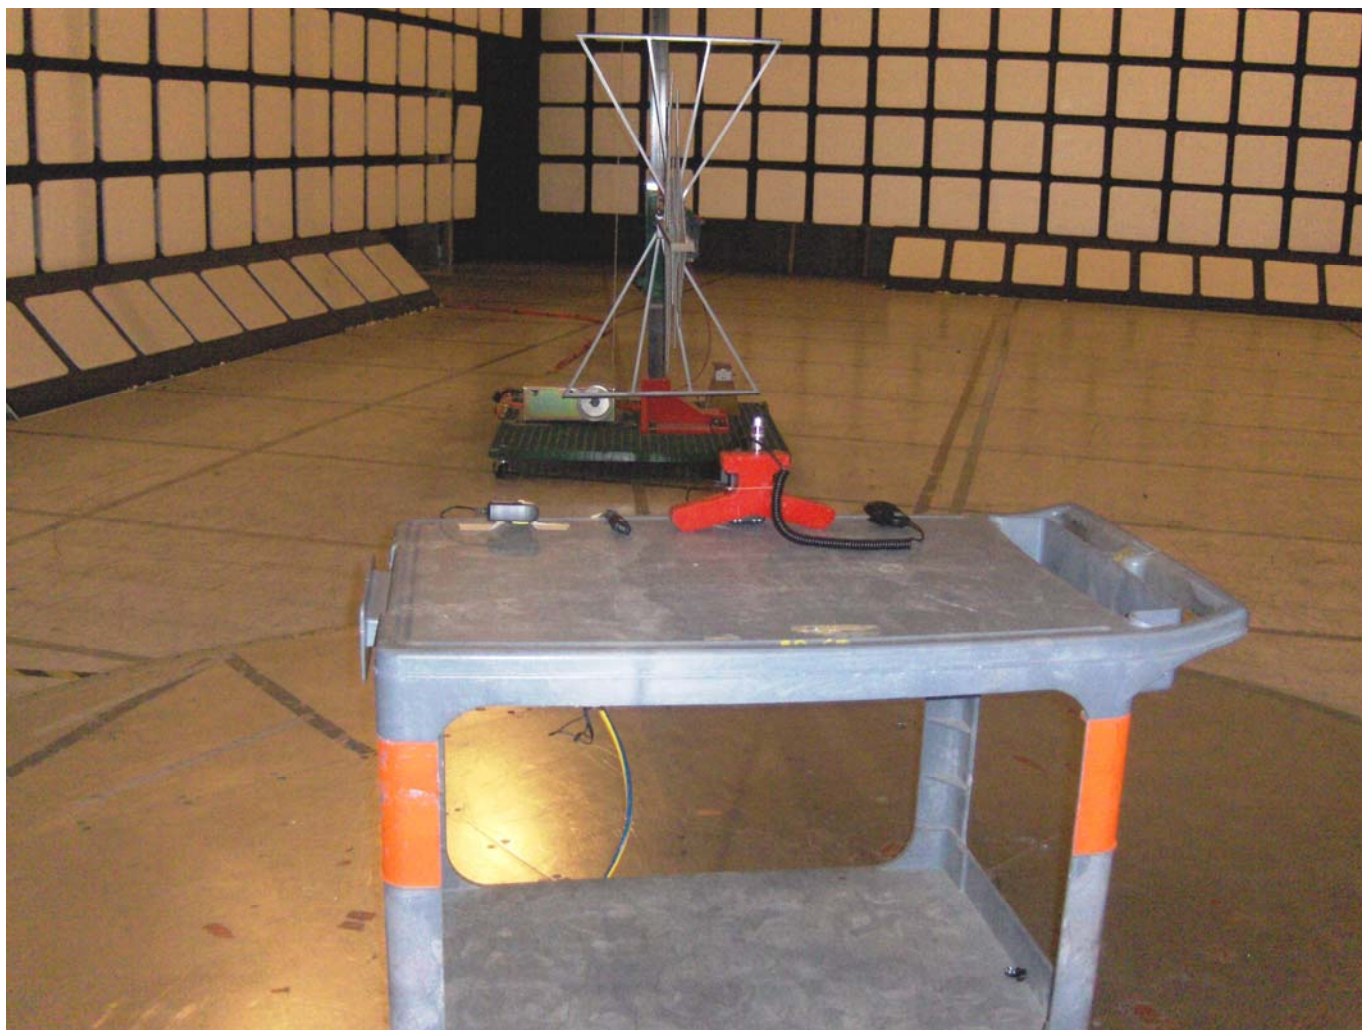

ANNEX 1 – TEST SETUP PHOTOS

AC Power-line Conducted Emission

Icom Incorporated
UHF Transceiver, Model ID-31A
FCC ID: AFJ332200, IC: 202D-332200

A1 - 1

ANNEX 1 – TEST SETUP PHOTOS

AC Power-line Conducted Emission

ANNEX 1 – TEST SETUP PHOTOS

DC Power-line Conducted Emission

Icom Incorporated
UHF Transceiver, Model ID-31A
FCC ID: AFJ332200, IC: 202D-332200

ANNEX 1 – TEST SETUP PHOTOS

Radiated Emission at 3m Distance

ANNEX 1 – TEST SETUP PHOTOS

Radiated Emission at 3m Distance

ANNEX 1 – TEST SETUP PHOTOS

Radiated Emission at 3m Distance