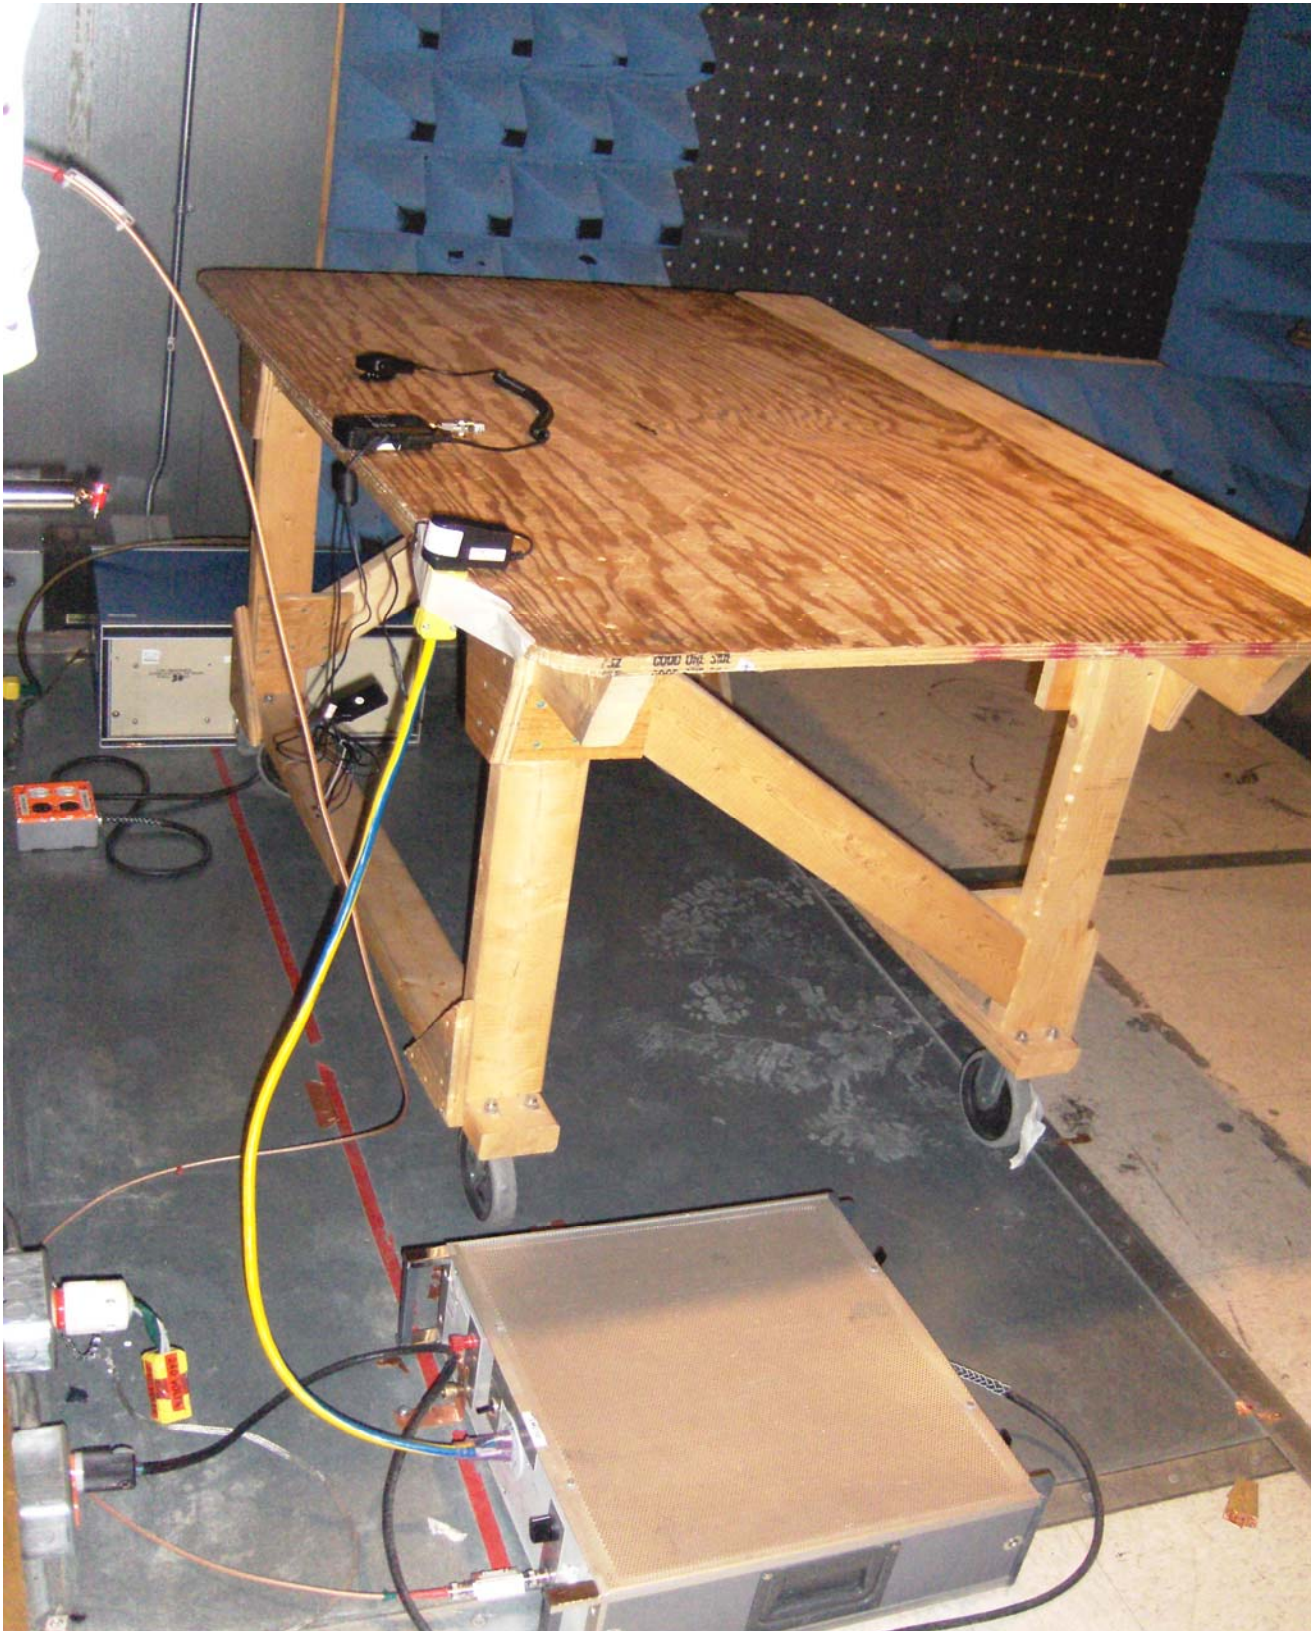

ANNEX 1 – TEST SETUP PHOTOS

AC Power-line Conducted Emission

Icom Incorporated
UHF Transceiver, Model ID-31A
FCC ID: AFJ332200, IC: 202D-332200

A1 - 1

ANNEX 1 – TEST SETUP PHOTOS

AC Power-line Conducted Emission

ANNEX 1 – TEST SETUP PHOTOS

DC Power-line Conducted Emission

Icom Incorporated
UHF Transceiver, Model ID-31A
FCC ID: AFJ332200, IC: 202D-332200

ANNEX 1 – TEST SETUP PHOTOS

Radiated Emission at 3m Distance

ANNEX 1 – TEST SETUP PHOTOS

Radiated Emission at 3m Distance

ANNEX 1 – TEST SETUP PHOTOS

Radiated Emission at 3m Distance