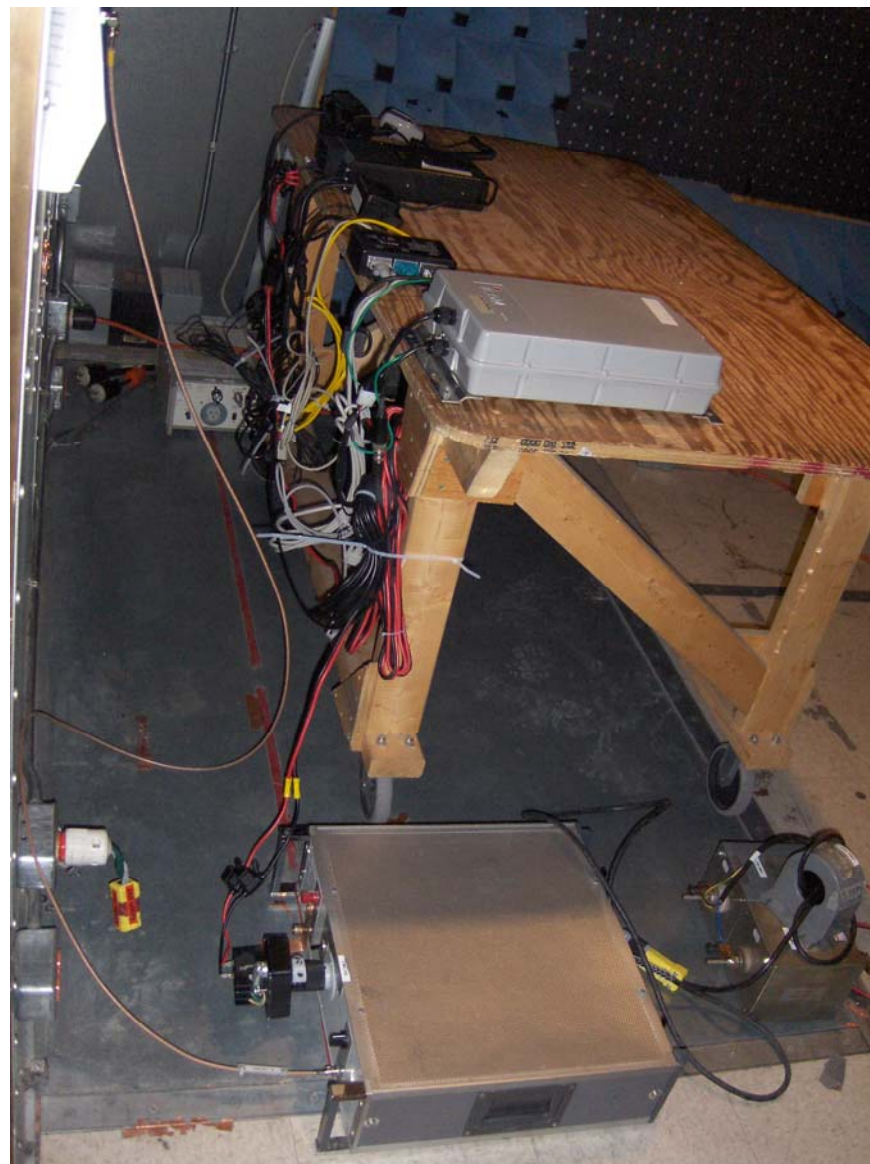

DC Powerline Conducted Emissions

ICOM Incorporated
HF Transceiver, M/N: IC-F8100
FCC ID: AFJ329600

DC Powerline Conducted Emissions

ICOM Incorporated
HF Transceiver, M/N: IC-F8100
FCC ID: AFJ329600

Radiated Transmitter Emission Test at 3m

ICOM Incorporated
HF Transceiver, M/N: IC-F8100
FCC ID: AFJ329600

Radiated Transmitter Emission Test at 3m

ICOM Incorporated
HF Transceiver, M/N: IC-F8100
FCC ID: AFJ329600

Radiated Transmitter Emission Test at 3m