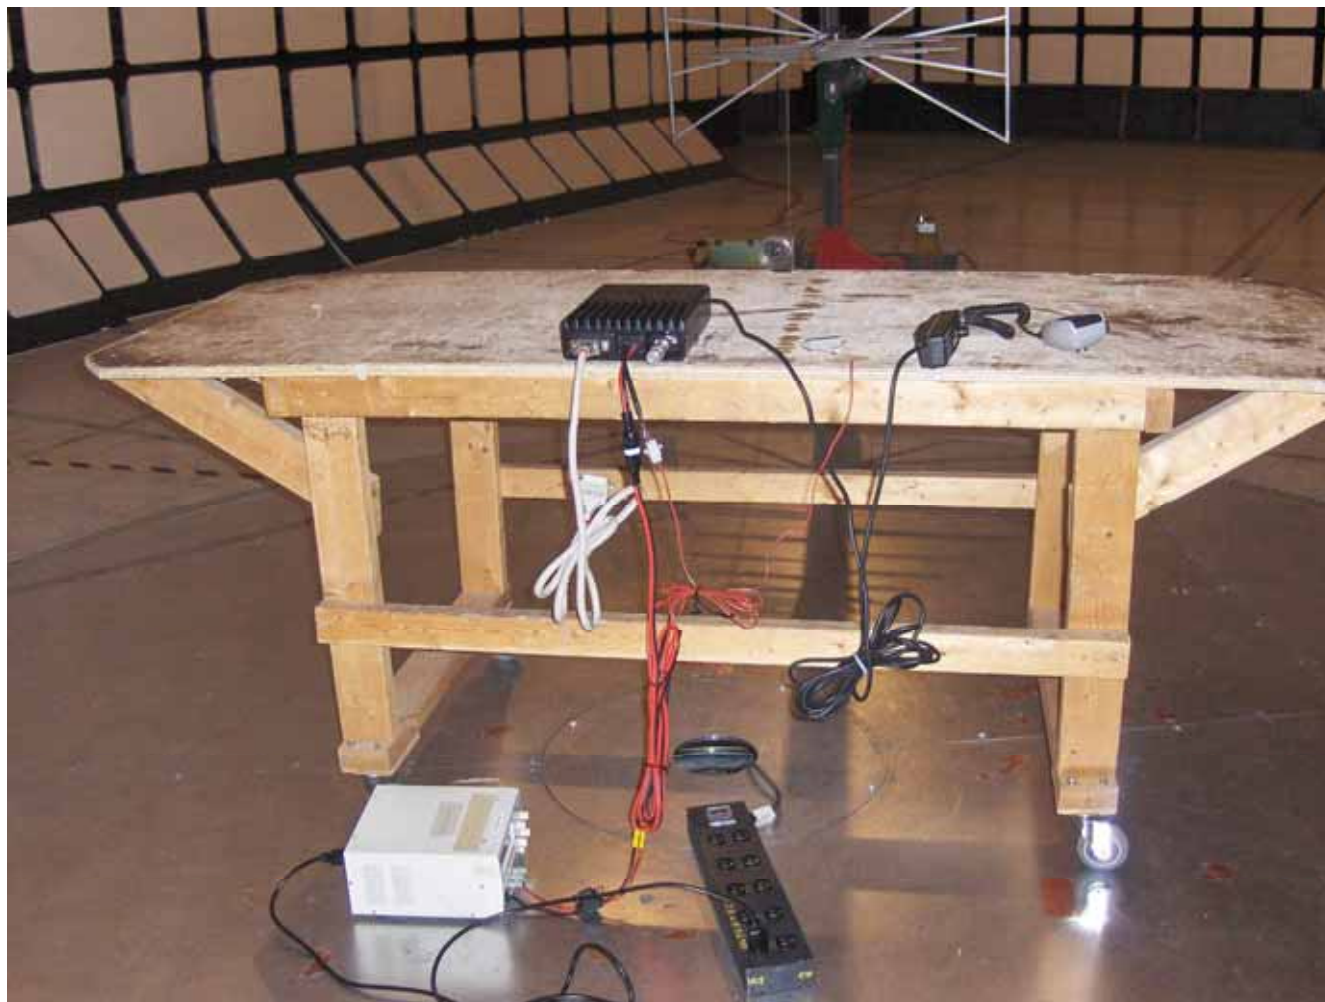

ANNEX 1 - TEST SETUP PHOTOGRAPHS

ICOM Incorporated
VHF P25 Trunking Mobile Transceiver, M/N: IC-F9511HT
FCC ID:AFJ317600, IC: 202D-317600

ANNEX 1 - TEST SETUP PHOTOGRAPHS

ICOM Incorporated
VHF P25 Trunking Mobile Transceiver, M/N: IC-F9511HT
FCC ID:AFJ317600, IC: 202D-317600