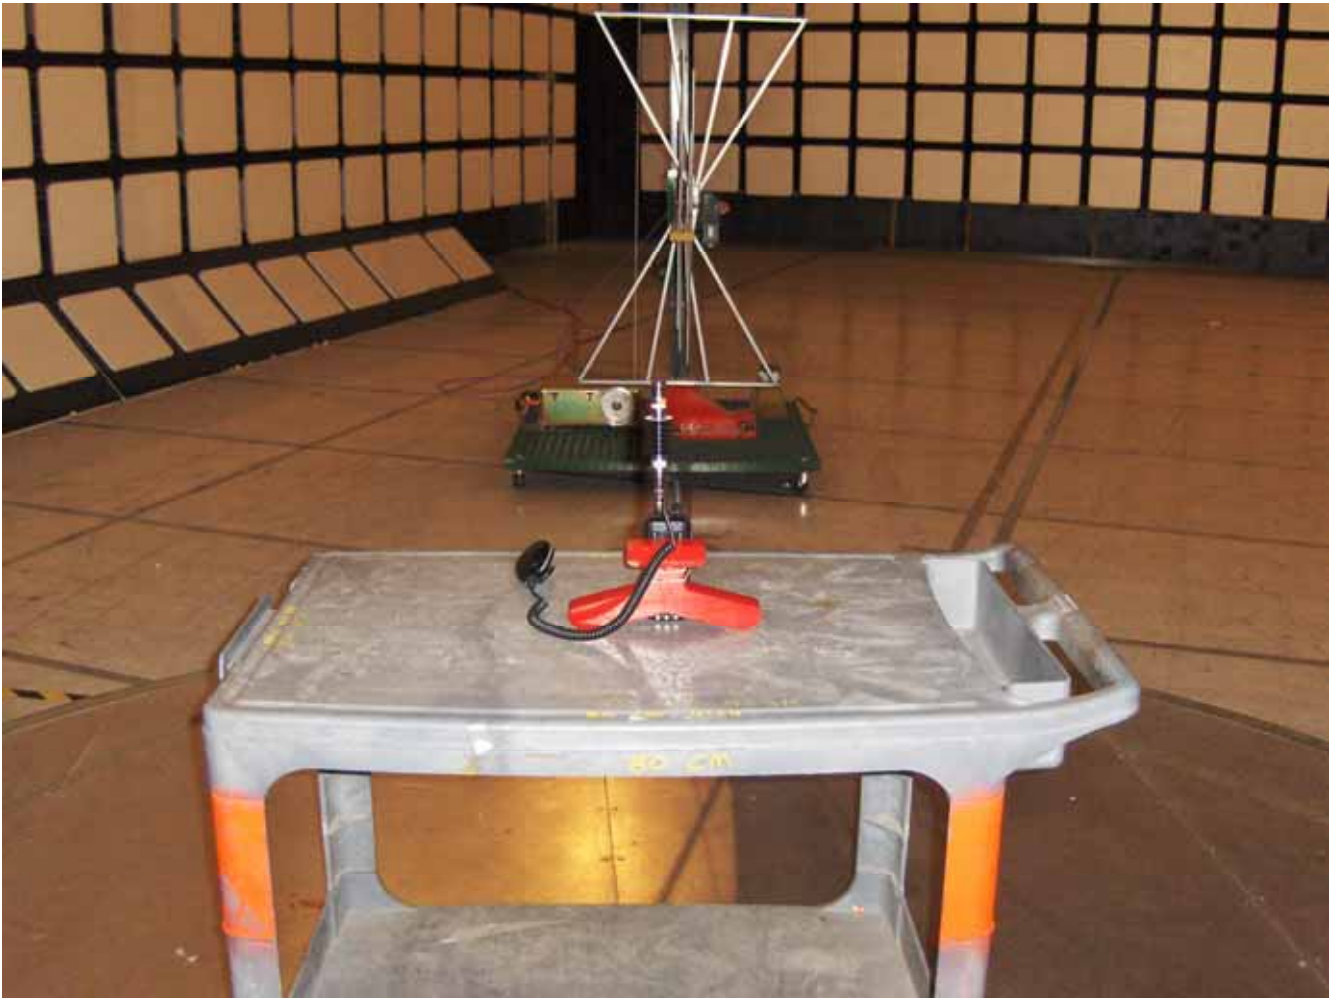

ANNEX 1 - TEST SETUP PHOTOGRAPHS

ICOM Incorporated
VHF Marine Transceiver, M/N: IC-M36
FCC ID:AFJ316800, IC: 202D-316800