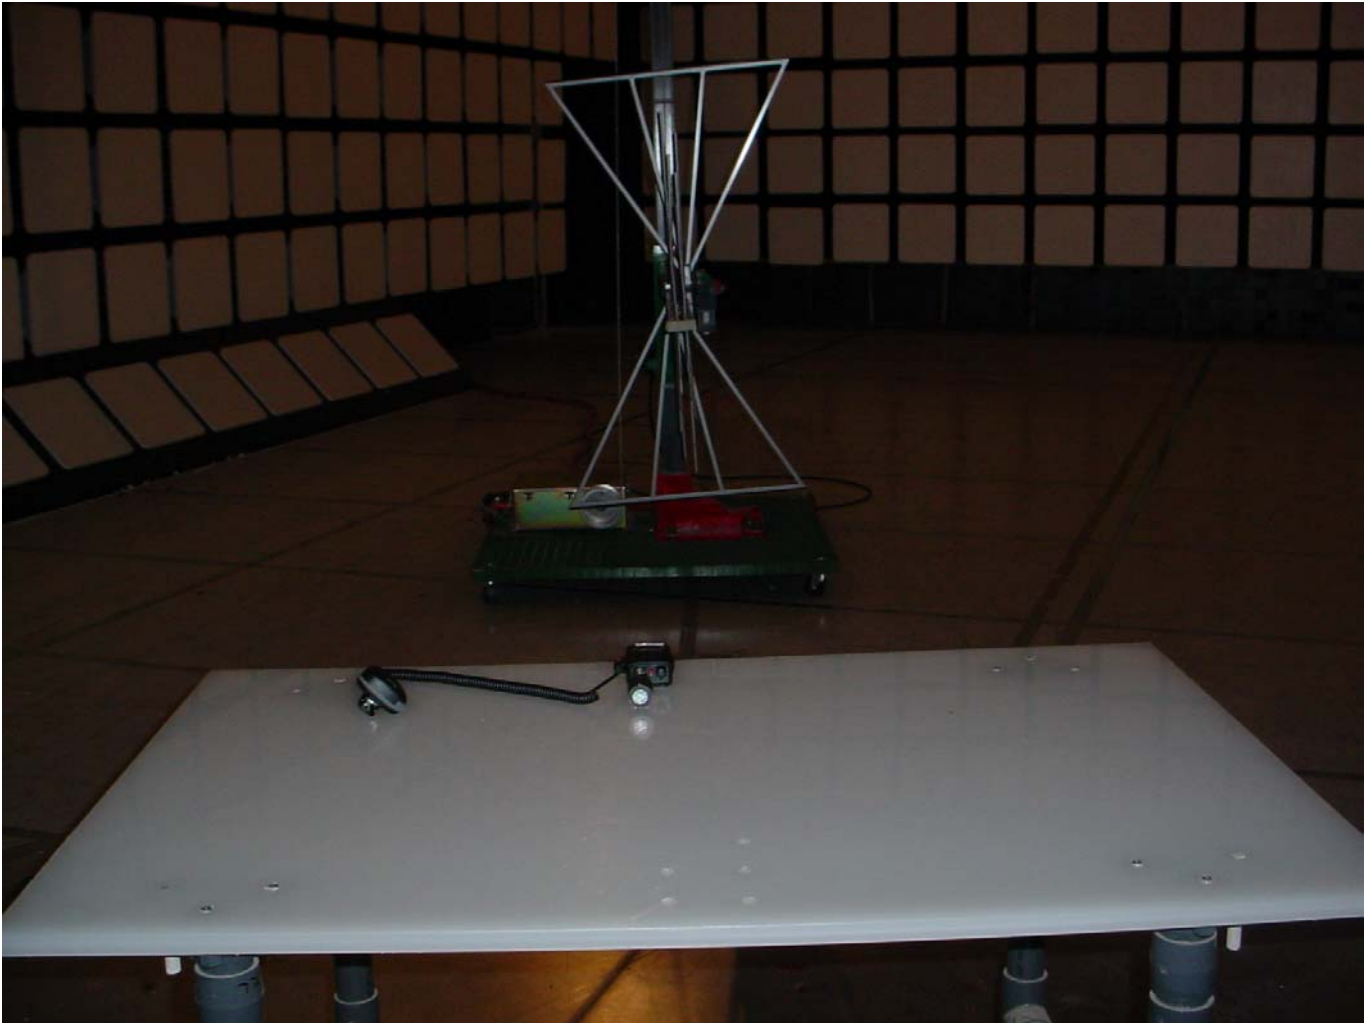

TEST SETUP PHOTOGRAPHS

Icom Incorporated
UHF Transceiver, Model(s): IC-F60V
FCC ID: AFJ312002

TEST SETUP PHOTOGRAPHS

Icom Incorporated
UHF Transceiver, Model(s): IC-F60V
FCC ID: AFJ312002

TEST SETUP PHOTOGRAPHS

Icom Incorporated
UHF Transceiver, Model(s): IC-F60V
FCC ID: AFJ312002

TEST SETUP PHOTOGRAPHS

Icom Incorporated
UHF Transceiver, Model(s): IC-F60V
FCC ID: AFJ312002

TEST SETUP PHOTOGRAPHS

Icom Incorporated
UHF Transceiver, Model(s): IC-F60V
FCC ID: AFJ312002