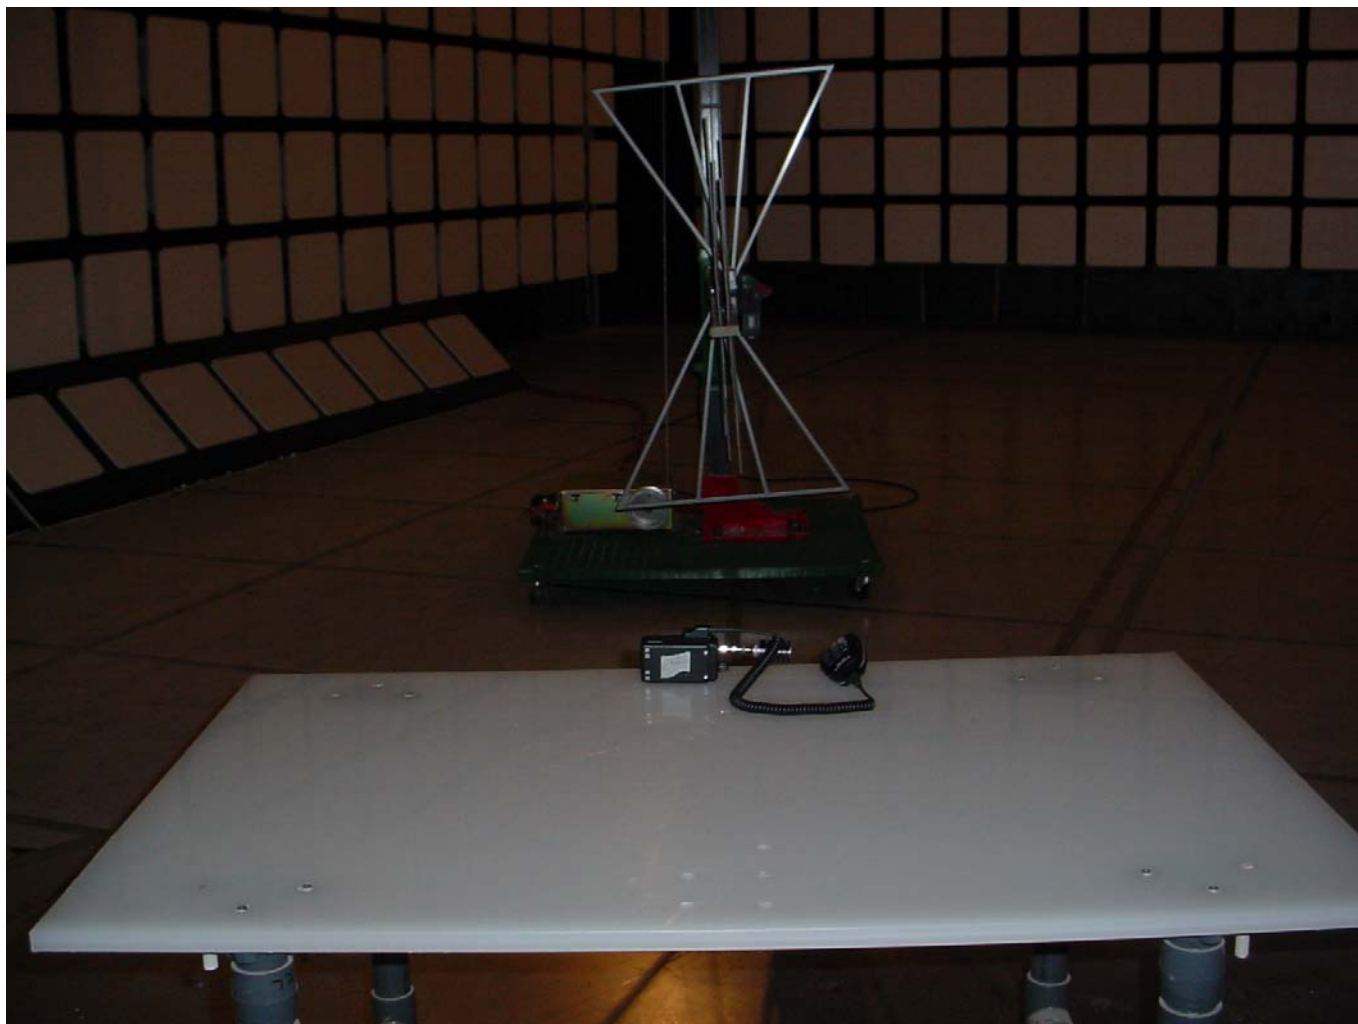

TEST SETUP PHOTOGRAPHS

Icom Incorporated
UHF Transceiver, Model(s): IC-F60V
FCC ID: AFJ312002

TEST SETUP PHOTOGRAPHS

Icom Incorporated
UHF Transceiver, Model(s): IC-F60V
FCC ID: AFJ312002

TEST SETUP PHOTOGRAPHS

Icom Incorporated
UHF Transceiver, Model(s): IC-F60V
FCC ID: AFJ312002

TEST SETUP PHOTOGRAPHS

Icom Incorporated
UHF Transceiver, Model(s): IC-F60V
FCC ID: AFJ312002

TEST SETUP PHOTOGRAPHS

Icom Incorporated
UHF Transceiver, Model(s): IC-F60V
FCC ID: AFJ312002