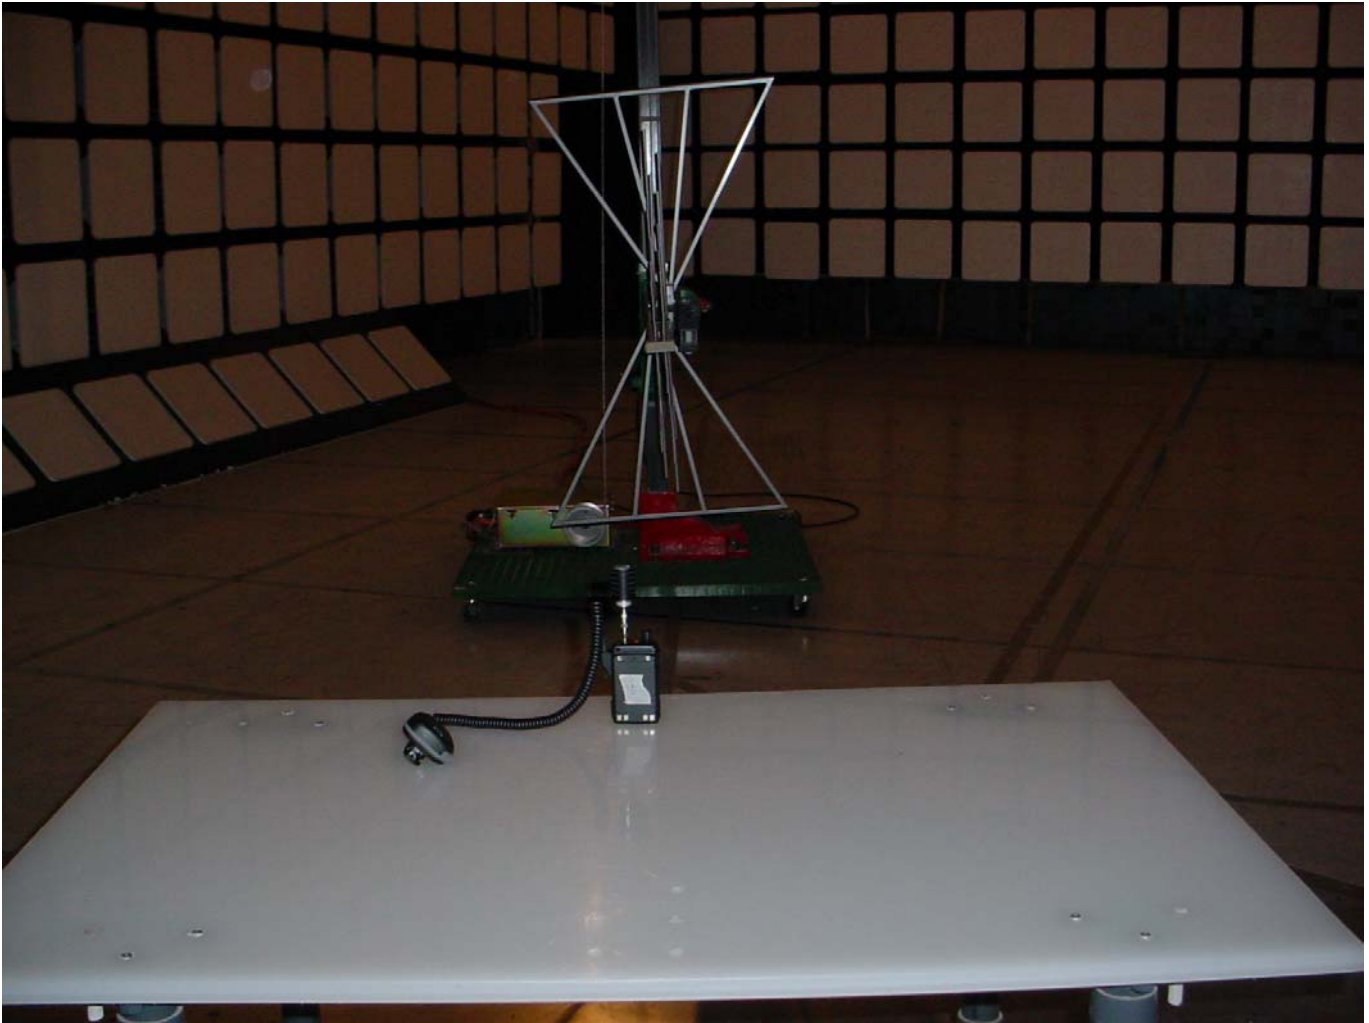

TEST SETUP PHOTOGRAPHS

Icom Incorporated
UHF Transceiver, Model(s): IC-F60V
FCC ID: AFJ312002

TEST SETUP PHOTOGRAPHS

Icom Incorporated
UHF Transceiver, Model(s): IC-F60V
FCC ID: AFJ312002

TEST SETUP PHOTOGRAPHS

Icom Incorporated
UHF Transceiver, Model(s): IC-F60V
FCC ID: AFJ312002

TEST SETUP PHOTOGRAPHS

Icom Incorporated
UHF Transceiver, Model(s): IC-F60V
FCC ID: AFJ312002

TEST SETUP PHOTOGRAPHS

Icom Incorporated
UHF Transceiver, Model(s): IC-F60V
FCC ID: AFJ312002