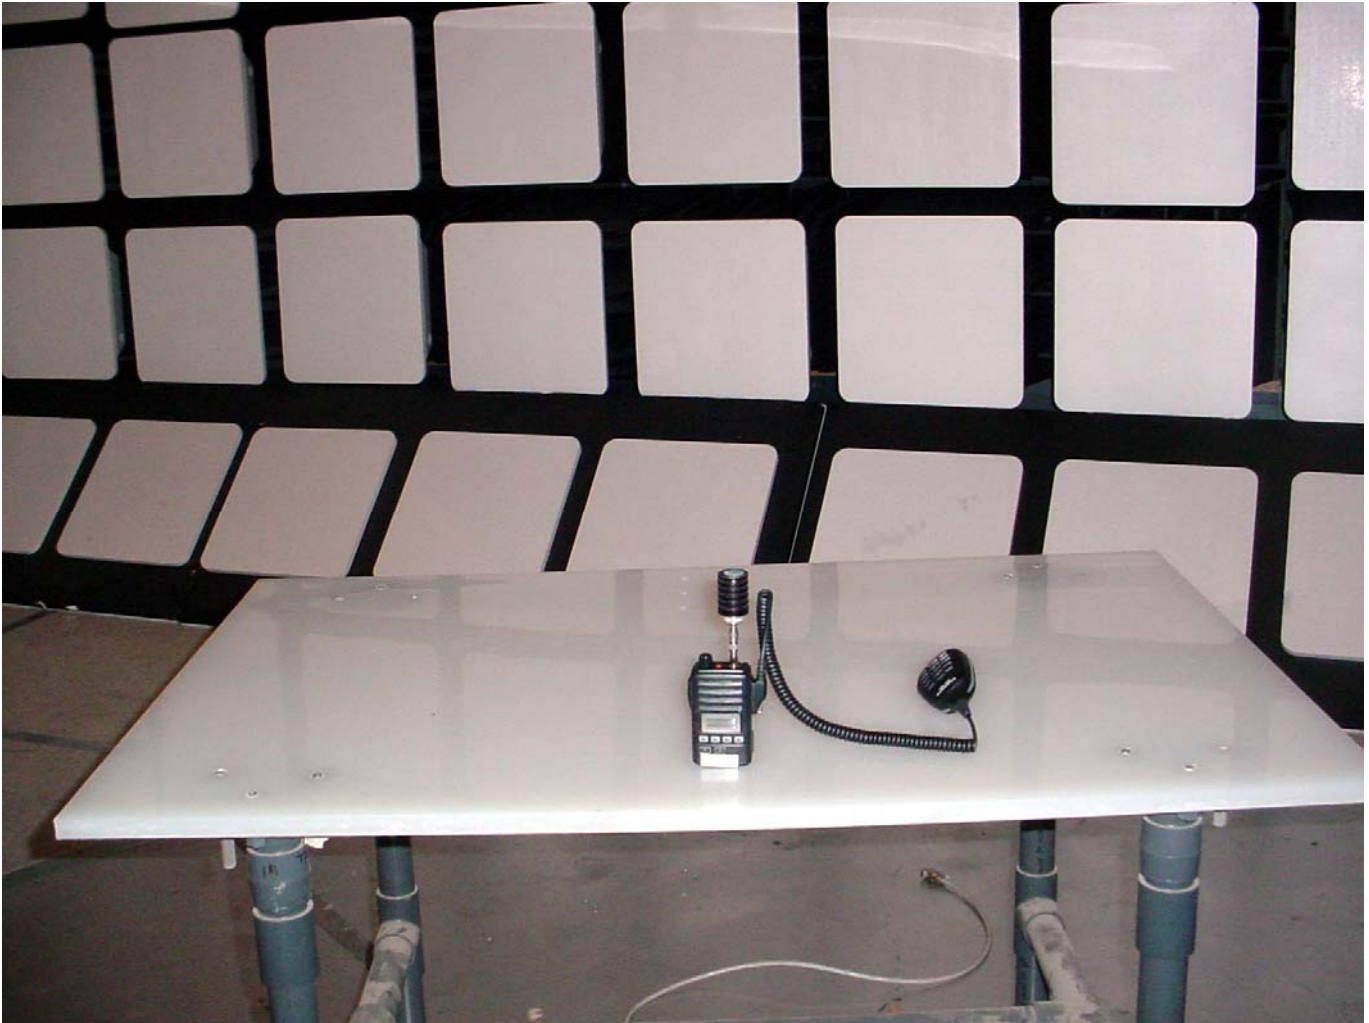

TEST SETUP PHOTOGRAPHS

Icom Incorporated
UHF Transceiver, Model(s): IC-F60V
FCC ID: AFJ312001
IC: 202D-312001

TEST SETUP PHOTOGRAPHS

Icom Incorporated
UHF Transceiver, Model(s): IC-F60V
FCC ID: AFJ312001
IC: 202D-312001