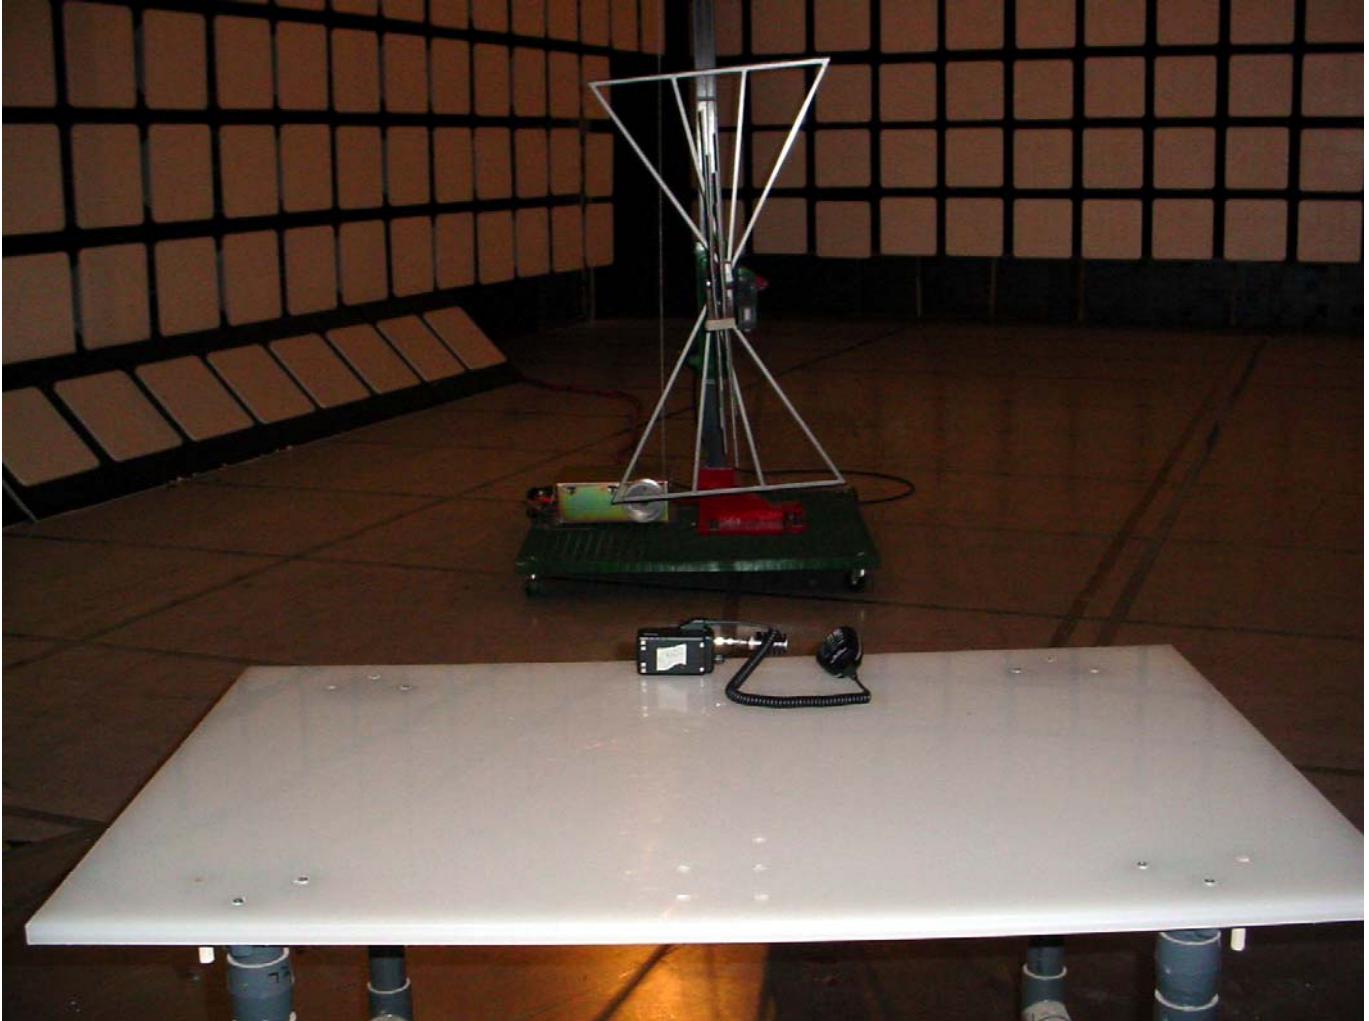

TEST SETUP PHOTOGRAPHS

Icom Incorporated
UHF Transceiver, Model(s): IC-F60V
FCC ID: AFJ312001
IC: 202D-312001

TEST SETUP PHOTOGRAPHS

Icom Incorporated
UHF Transceiver, Model(s): IC-F60V
FCC ID: AFJ312001
IC: 202D-312001