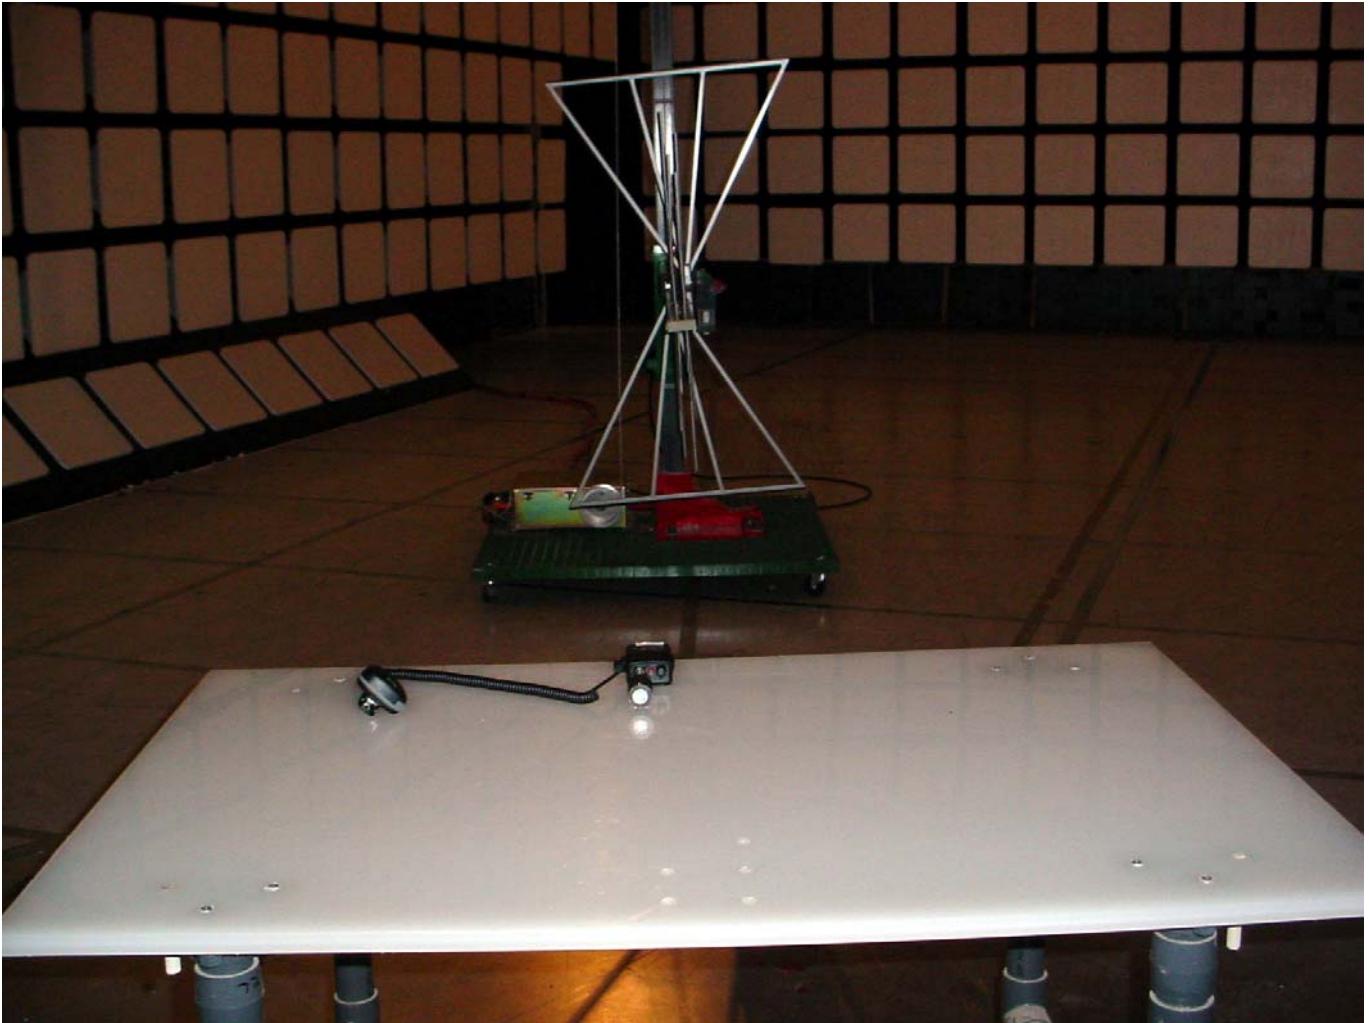

TEST SETUP PHOTOGRAPHS

Icom Incorporated
UHF Transceiver, Model(s): IC-F60V
FCC ID: AFJ312001
IC: 202D-312001

TEST SETUP PHOTOGRAPHS

Icom Incorporated
UHF Transceiver, Model(s): IC-F60V
FCC ID: AFJ312001
IC: 202D-312001