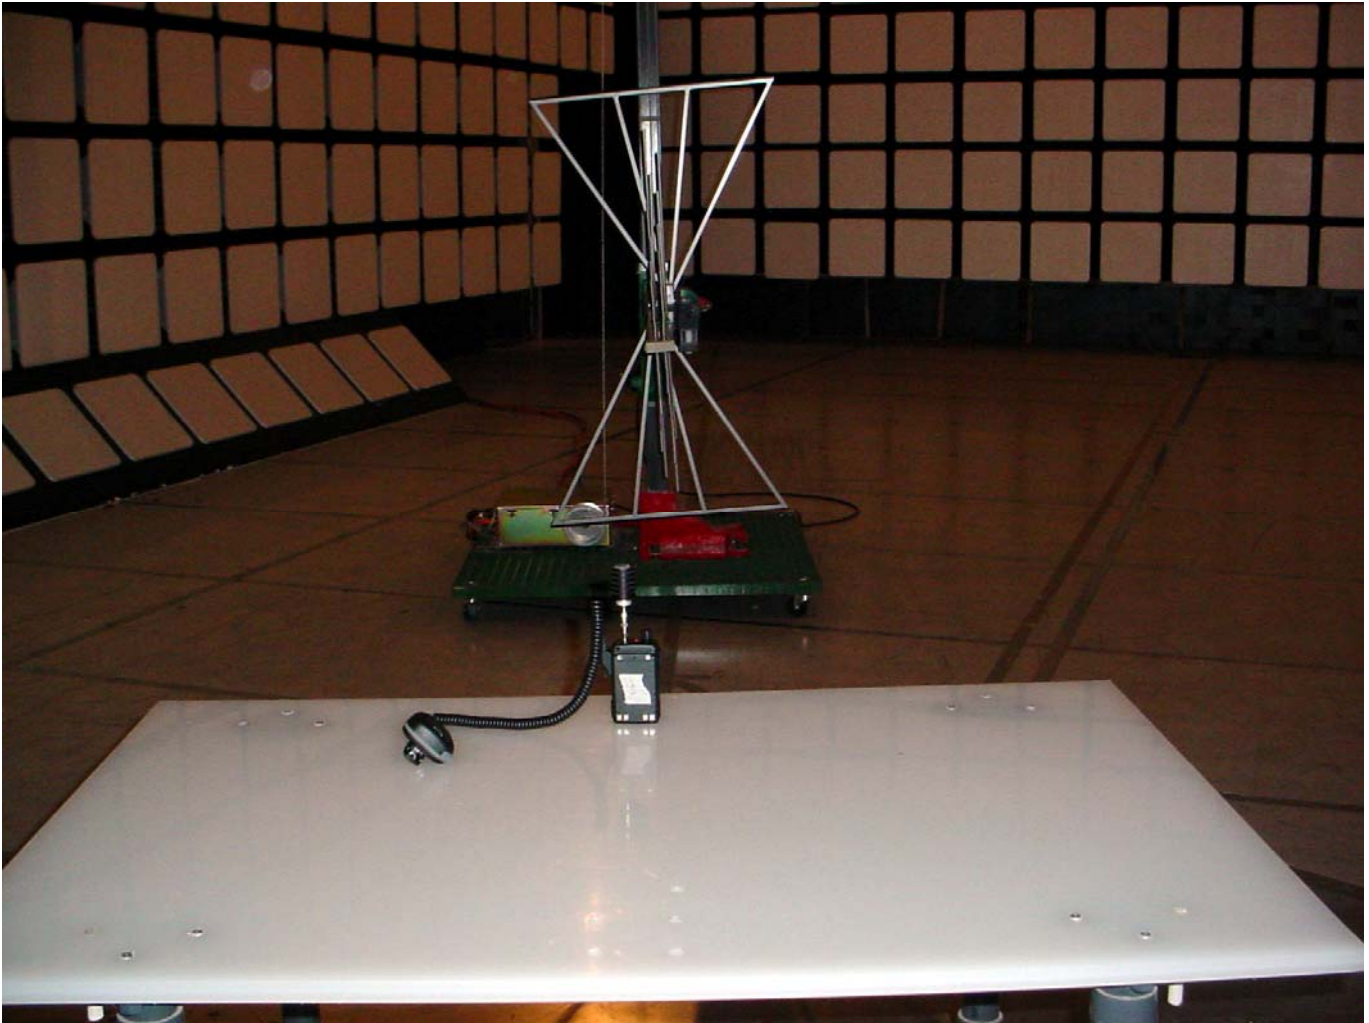

TEST SETUP PHOTOGRAPHS

Icom Incorporated
UHF Transceiver, Model(s): IC-F60V
FCC ID: AFJ312001
IC: 202D-312001

TEST SETUP PHOTOGRAPHS

Icom Incorporated
UHF Transceiver, Model(s): IC-F60V
FCC ID: AFJ312001
IC: 202D-312001