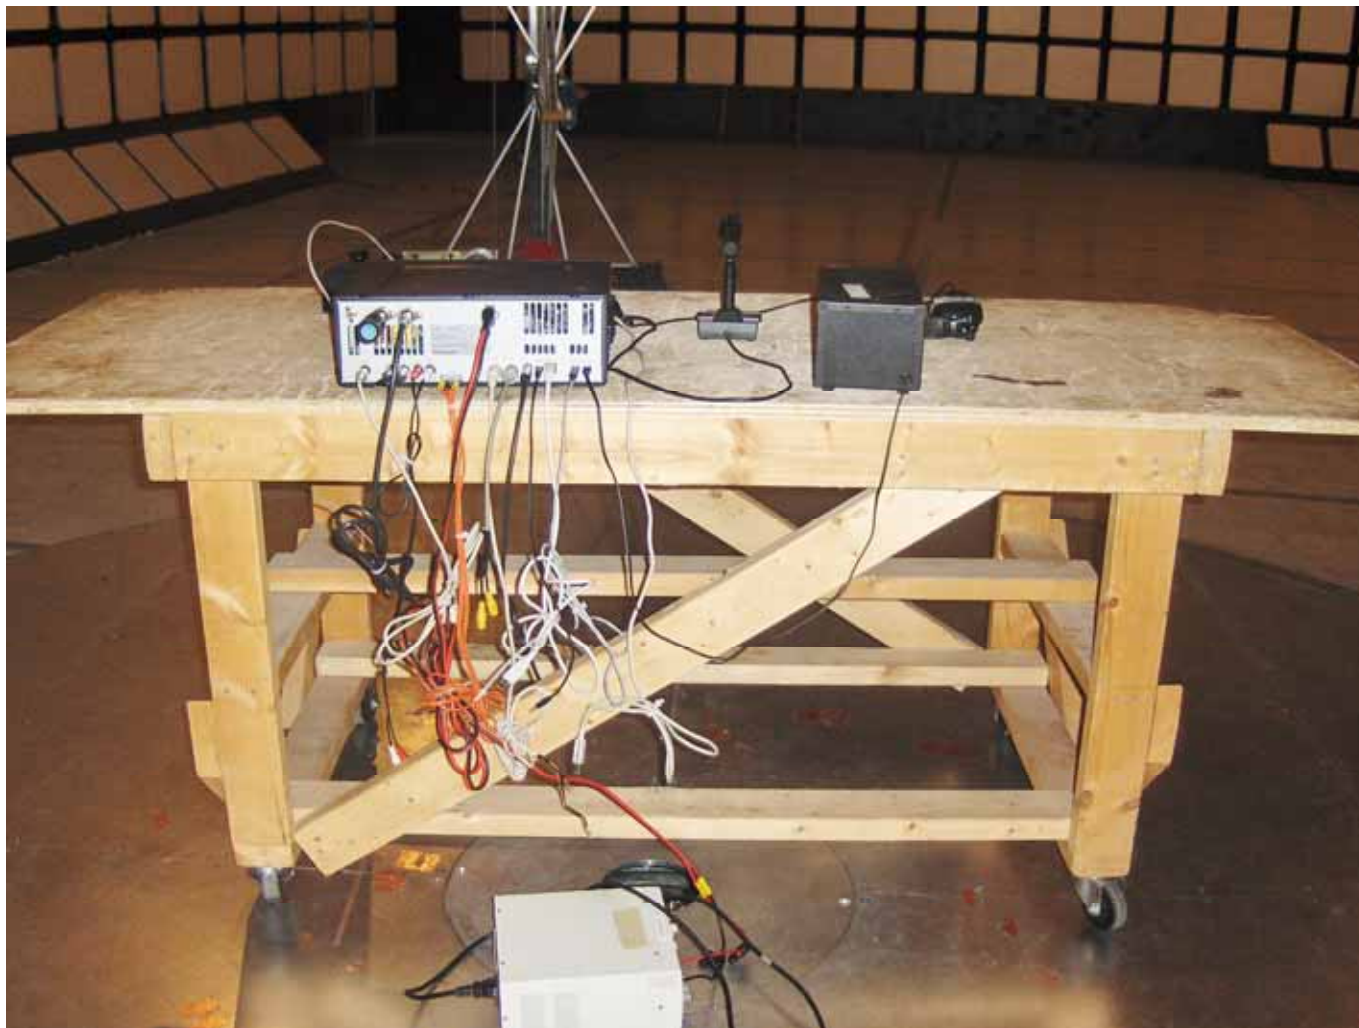

ANNEX 1 – TEST SETUP PHOTOS

<Radiated emission>

ANNEX 1 – TEST SETUP PHOTOS

ANNEX 1 – TEST SETUP PHOTOS

ANNEX 1 – TEST SETUP PHOTOS

ANNEX 1 – TEST SETUP PHOTOS

<Power line conducted emission>

ANNEX 1 – TEST SETUP PHOTOS

**Icom Incorporated
HF/50 MHz Transceiver, Model IC-7600
FCC ID: AFJ307300**

ANNEX 1 – TEST SETUP PHOTOS

**Icom Incorporated
HF/50 MHz Transceiver, Model IC-7600
FCC ID: AFJ307300**