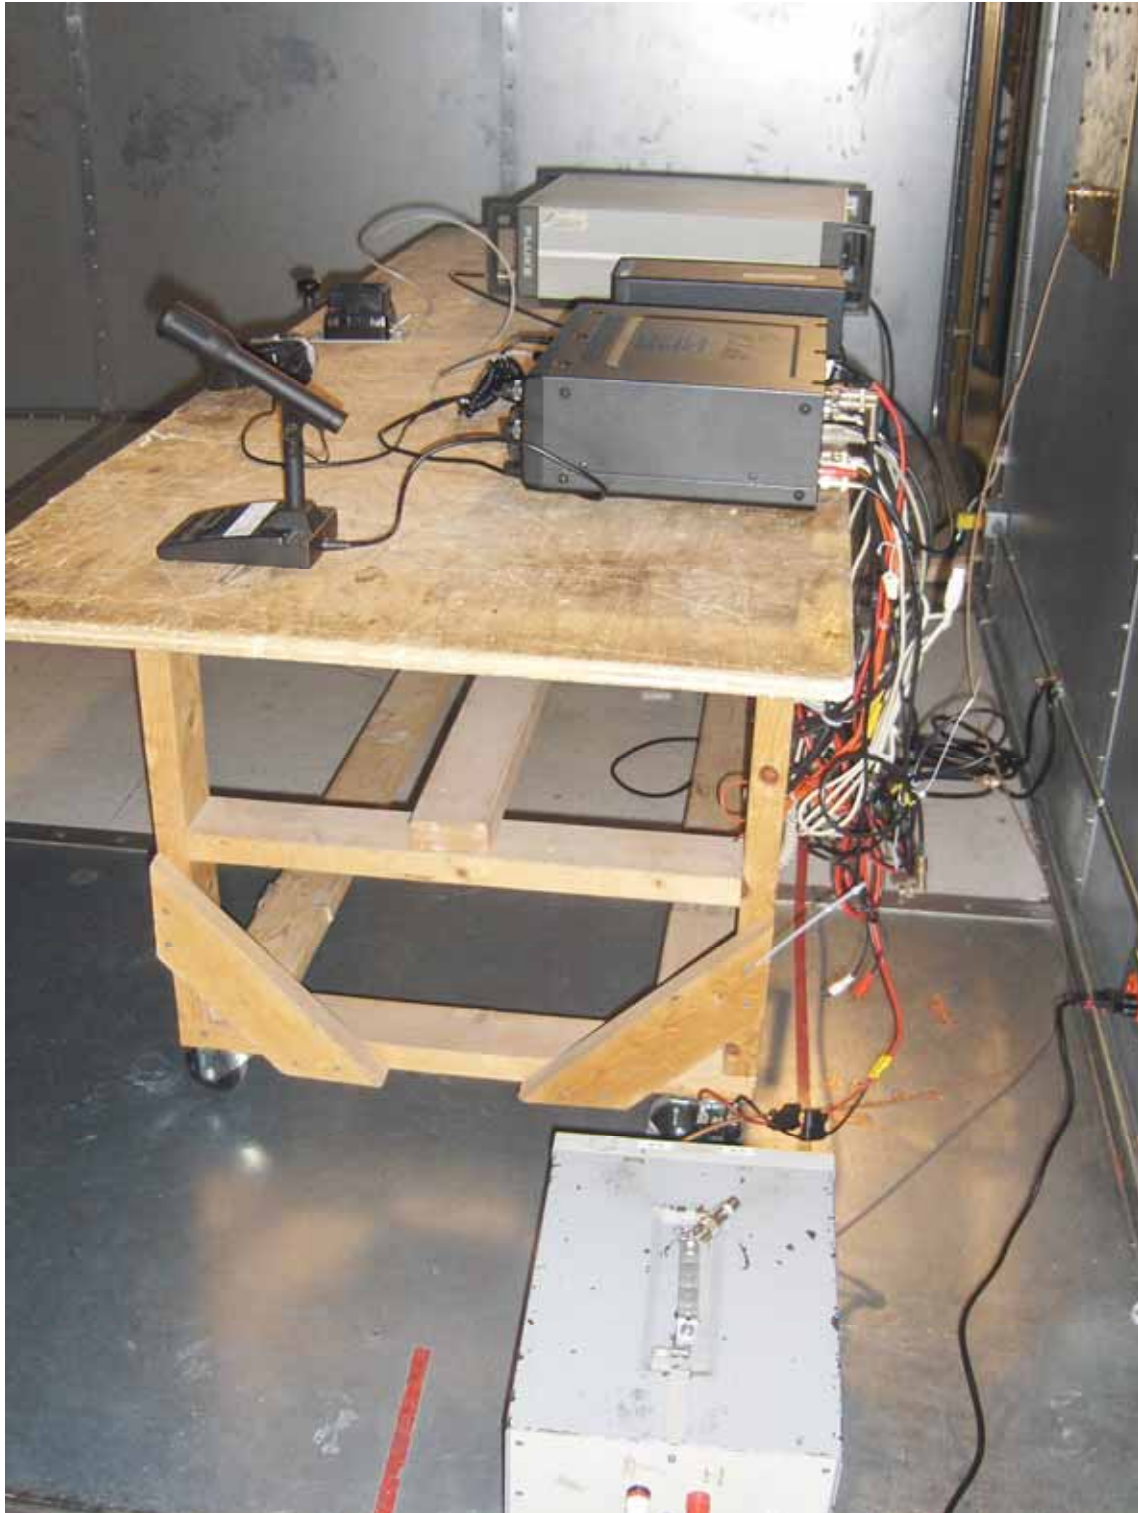

ANNEX 1 – TEST SETUP PHOTOS

<Radiated emission>

ANNEX 1 – TEST SETUP PHOTOS

ANNEX 1 – TEST SETUP PHOTOS

ANNEX 1 – TEST SETUP PHOTOS

ANNEX 1 – TEST SETUP PHOTOS

<Power line conducted emission>

ANNEX 1 – TEST SETUP PHOTOS

**Icom Incorporated
HF/50 MHz Transceiver, Model IC-7600
FCC ID: AFJ307300**

ANNEX 1 – TEST SETUP PHOTOS

**Icom Incorporated
HF/50 MHz Transceiver, Model IC-7600
FCC ID: AFJ307300**