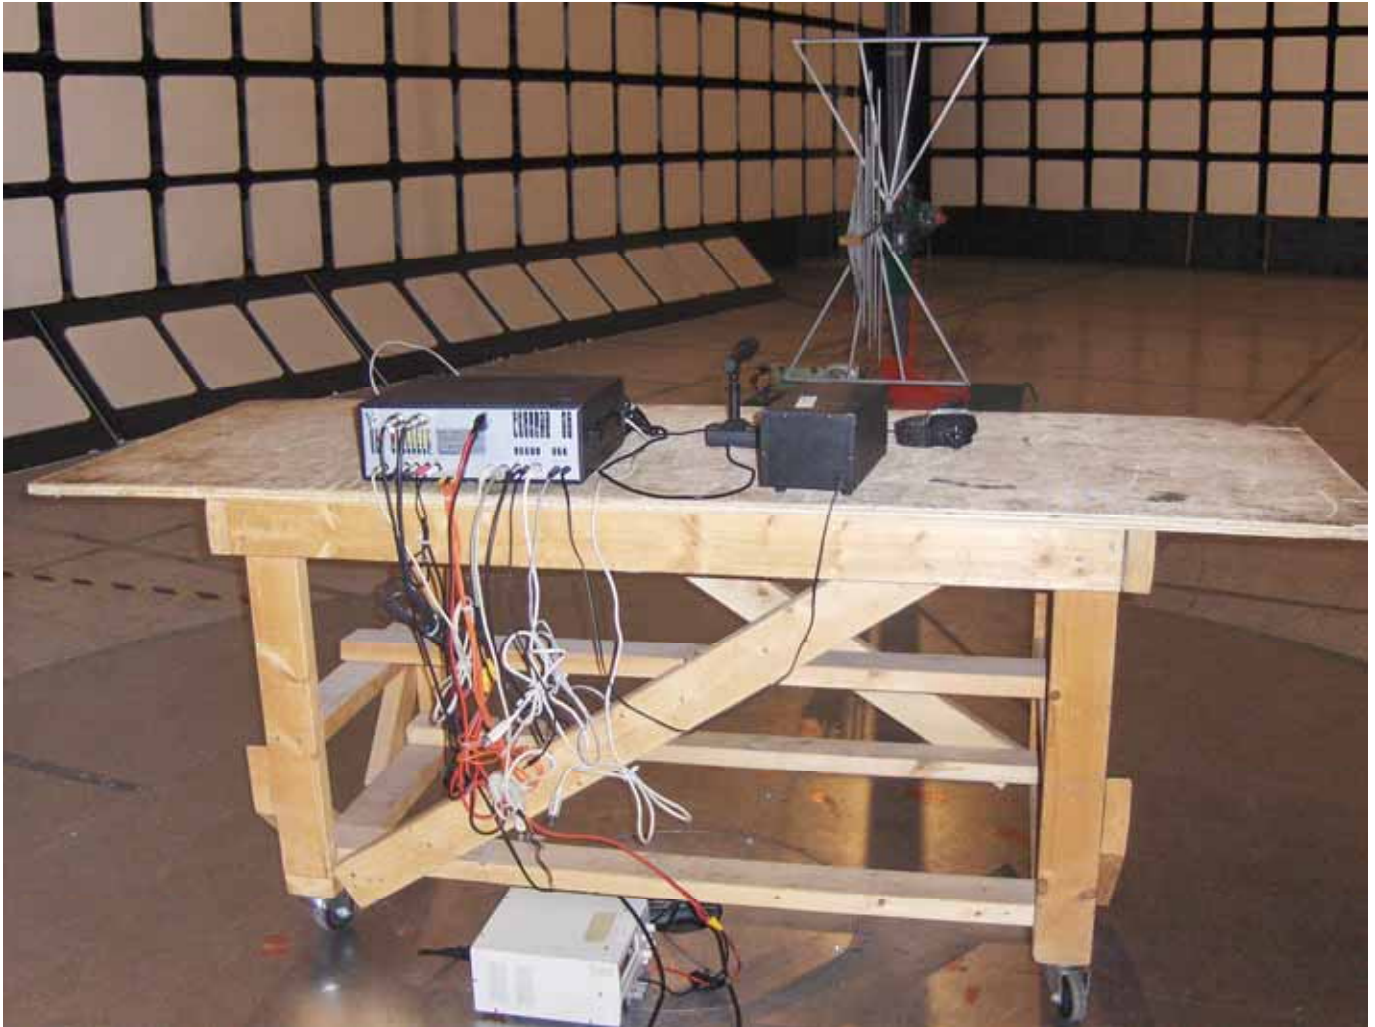

ANNEX 1 – TEST SETUP PHOTOS

<Radiated emission>

ANNEX 1 – TEST SETUP PHOTOS

ANNEX 1 – TEST SETUP PHOTOS

ANNEX 1 – TEST SETUP PHOTOS

ANNEX 1 – TEST SETUP PHOTOS

<Power line conducted emission>

ANNEX 1 – TEST SETUP PHOTOS

**Icom Incorporated
HF/50 MHz Transceiver, Model IC-7600
FCC ID: AFJ307300**

ANNEX 1 – TEST SETUP PHOTOS

**Icom Incorporated
HF/50 MHz Transceiver, Model IC-7600
FCC ID: AFJ307300**