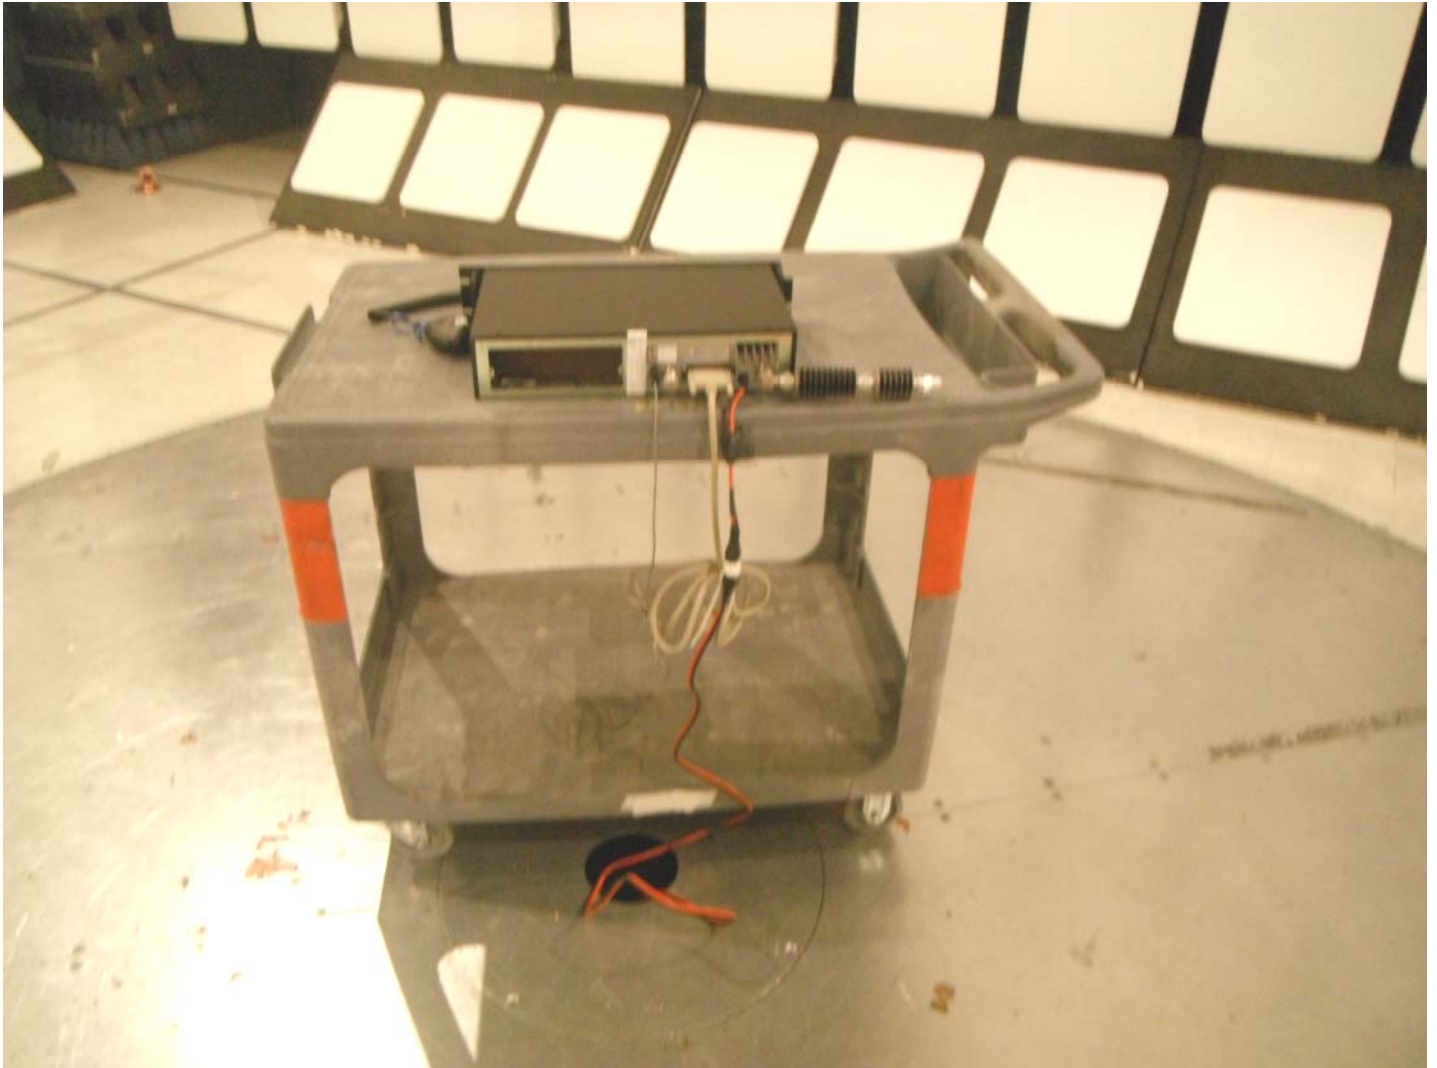

ANNEX 1 - TEST SETUP PHOTOGRAPHS

Transmitter Radiated Emission Test at 3m, 30 MHz to 1GHz

ICOM Incorporated
UHF FM Repeater, Model: IC-FR6000
FCC ID: AFJ306302

ANNEX 1 - TEST SETUP PHOTOGRAPHS

Transmitter Radiated Emission Test at 3m, Above 1GHz

ICOM Incorporated
UHF FM Repeater, Model: IC-FR6000
FCC ID: AFJ306302

ANNEX 1 - TEST SETUP PHOTOGRAPHS

Transmitter Radiated Emission Test

ICOM Incorporated
UHF FM Repeater, Model: IC-FR6000
FCC ID: AFJ306302